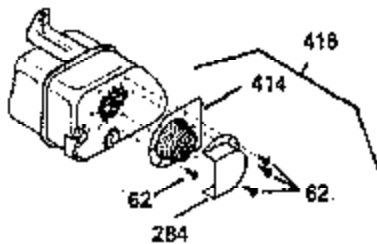

ILLUSTRATION SHOWS TYPICAL PARTS ONLY. ORDER BY PART NUMBER. PARTS NOT LISTED ARE SUPPLIED BY OEM. .

Ref #	Part Number	Qty	Description
64	30063	1	Screw, Torx T-30, 1/4-20 x 1/2"
245	35403	1	Air Cleaner Filter (Incl. 234)
262	29747B	2	Screw, Torx T-40, 5/16-24 x 21/32"
286A	35792	1	Debris Screen
287	650936	1	Screw, 10-32 x 13/32"
290	30705	1	Fuel Line
292	26460	2	Fuel Line Clamp
296	34279B	1	Fuel Filter (Incl. 292)
308A	33997	1	Fuel Tube Clip
325	34246	1	Wire Clip
370B	35274	1	Instruction Decal
370A	34686	1	Name Decal
380	632490	1	Carburetor (Incl. 184)

ILLUSTRATION SHOWS TYPICAL PARTS ONLY. ORDER BY PART NUMBER. PARTS NOT LISTED ARE SUPPLIED BY OEM.

**OPTIONAL ELECTRIC STARTER MOTOR**

**OPTIONAL SPARK ARRESTOR**

**OPTIONAL DEBRIS SCREEN**

Ref #	Part Number	Qty	Description
16	35520	1	Governor Lever
17	29916	1	Governor Lever Clamp
18	650548	1	Screw, 8-32 x 5/16"
19	35945	1	Extension Spring
28	30322	1	Lock Nut, 8-32
35	29826	1	Screw, 10-32 x 3/4"
36	29918	1	Lock Washer
37	29216	1	Lock Nut, 10-32
38	29642	1	Retaining Ring
60	35316	1	Blower Housing Extension
64	30063	1	Screw, Torx T-30, 1/4-20 x 1/2"
65	650128	1	Screw, 10-24 x 1/2"
172	28425	1	Valve Cover
173	35350	1	Breather Tube
174	650128	2	Screw, 10-24 x 1/2"
182	650517	2	Screw, 1/4-20 x 27/32"
186	35522	1	Governor Link
186A	35957	1	Choke Link
210	27793	1	Conduit Clip
211	28942	1	Screw, 10-32 x 3/8"
266	650876	2	Screw, 5/16-18 x 1-1/4"
269	35762	1	* Exhaust Manifold Gasket
270	35292	1	Exhaust Manifold
271	35293	1	Locking Plate
325	34246	1	Wire Clip
361	30063	4	Screw, Torx T-30, 1/4-20 x 1/2"
363	34148	1	Spring
370B	35274	1	Instruction Decal
380	632490	1	Carburetor (Incl. 184)
395	35763A	1	Electric Starter Motor (12 Volt)