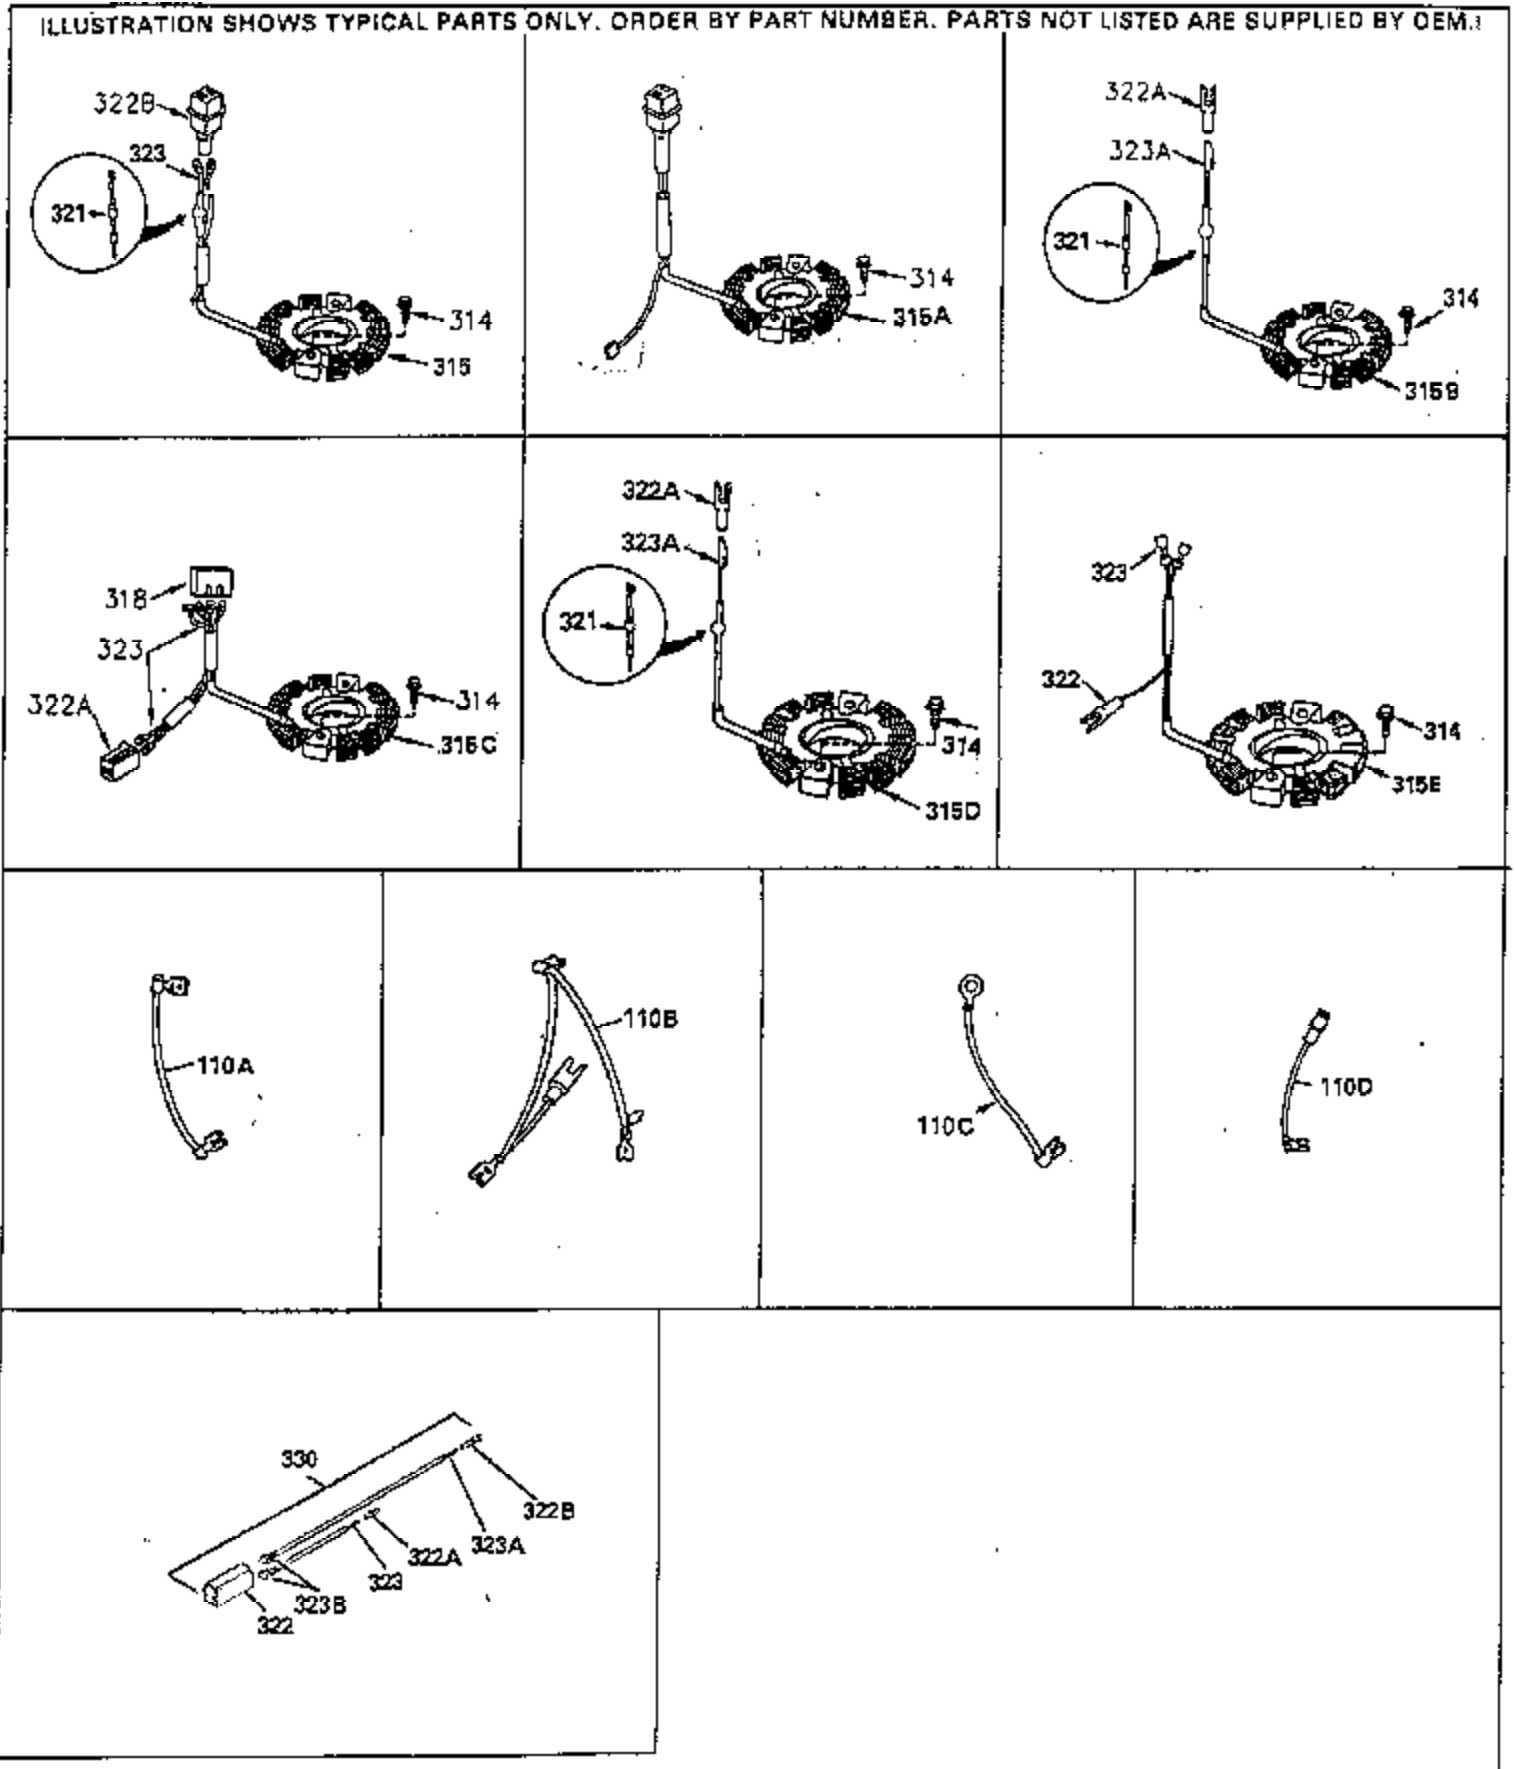

ILLUSTRATION SHOWS TYPICAL PARTS ONLY. ORDER BY PART NUMBER. PARTS NOT LISTED ARE SUPPLIED BY OEM. .

| Ref # | Part Number | Qty | Description                        |
|-------|-------------|-----|------------------------------------|
| 64    | 30063       | 1   | Screw, Torx T-30, 1/4-20 x 1/2"    |
| 245   | 35403       | 1   | Air Cleaner Filter (Incl. 234)     |
| 262   | 29747B      | 2   | Screw, Torx T-40, 5/16-24 x 21/32" |
| 286   | 35792       | 1   | Debris Screen                      |
| 287   | 650936      | 1   | Screw, 10-32 x 13/32"              |
| 290   | 30705       | 1   | Fuel Line                          |
| 292A  | 35864       | 1   | Fuel Filter Clamp                  |
| 292   | 26460       | 2   | Fuel Line Clamp                    |
| 296   | 34279B      | 1   | Fuel Filter (Incl. 292A)           |
| 308A  | 33997       | 1   | Fill Tube Clip                     |
| 380   | 632490      | 1   | Carburetor (Incl. 184)             |

ILLUSTRATION SHOWS TYPICAL PARTS ONLY. ORDER BY PART NUMBER. PARTS NOT LISTED ARE SUPPLIED BY OEM.

| Ref # | Part Number | Qty | Description                               |
|-------|-------------|-----|---|
| 64    | 30063       | 1   | Screw, Torx T-30, 1/4-20 x 1/2"           |
| 314   | 650873      | 2   | Screw, 1/4-20 x 3/4"                      |
| 315   | 611176      | 1   | Alternator Coil (5 Amp)(Incl. 322 & 3 23) |
| 322   | 611117      | 1   | Connector Body                            |
| 323   | 611118      | 1   | Terminal                                  |