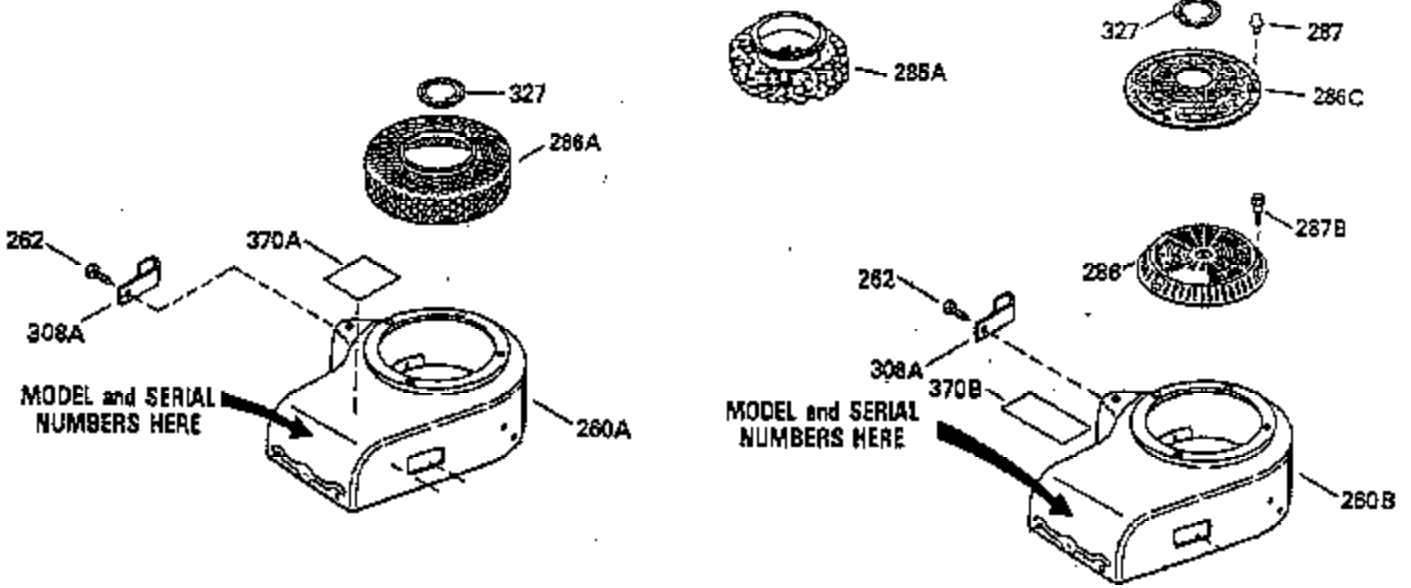

ILLUSTRATION SHOWS TYPICAL PARTS ONLY. ORDER BY PART NUMBER. PARTS NOT LISTED ARE SUPPLIED BY OEM. .

Ref #	Part Number	Qty	Description
64	30063	1	Screw, Torx T-30, 1/4-20 x 1/2"
245	35403	1	Air Cleaner Filter (Incl. 234)
262	29747B	2	Screw, Torx T-40, 5/16-24 x 21/32"
286	35792	1	Debris Screen
287	650936	1	Screw, 10-32 x 13/32"
290	30705	1	Fuel Line
292A	35864	1	Fuel Filter Clamp
292	26460	2	Fuel Line Clamp
296	34279B	1	Fuel Filter (Incl. 292A)
308A	33997	1	Fill Tube Clip
380	632490	1	Carburetor (Incl. 184)