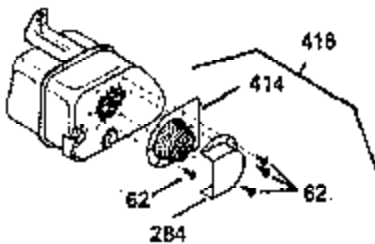

ILLUSTRATION SHOWS TYPICAL PARTS ONLY. ORDER BY PART NUMBER. PARTS NOT LISTED ARE SUPPLIED BY OEM. .

Ref #	Part Number	Qty	Description
64	30063	1	Screw, Torx T-30, 1/4-20 x 1/2"
245	35403	1	Air Cleaner Filter (Incl. 234)
262	29747B	2	Screw, Torx T-40, 5/16-24 x 21/32"
286	35446	1	Starter Screen
287	29752	4	Nut & Lock Washer, 1/4-28
290	30705	1	Fuel Line
292	26460	2	Fuel Line Clamp
325	34246	1	Wire Clip
327	35392	1	Starter Plug
370B	35274	1	Instruction Decal
370A	34686	1	Name Decal
380	632490	1	Carburetor (Incl. 184)

ILLUSTRATION SHOWS TYPICAL PARTS ONLY. ORDER BY PART NUMBER. PARTS NOT LISTED ARE SUPPLIED BY OEM.

**OPTIONAL ELECTRIC STARTER MOTOR**

**OPTIONAL SPARK ARRESTOR**

**OPTIONAL DEBRIS SCREEN**

Ref #	Part Number	Qty	Description
16	35520	1	Governor Lever
17	29916	1	Governor Lever Clamp
18	650548	1	Screw, 8-32 x 5/16"
19	35945	1	Extension Spring
28	30322	1	Lock Nut, 8-32
35	29826	1	Screw, 10-32 x 3/4"
36	29918	1	Lock Washer
37	29216	1	Lock Nut, 10-32
38	29642	1	Retaining Ring
60	35316	1	Blower Housing Extension
62	650760	1	Screw, 8-32 x 3/8"
63	28545	1	Grommet
64	30063	1	Screw, Torx T-30, 1/4-20 x 1/2"
65	650128	1	Screw, 10-24 x 1/2"
66	30063	1	Screw, Torx T-30, 1/4-20 x 1/2"
68	33356	1	Ground Terminal
172	28425	1	Valve Cover
173	35350	1	Breather Tube
174	650128	2	Screw, 10-24 x 1/2"
182	650517	2	Screw, 1/4-20 x 27/32"
186	35522	1	Governor Link
186A	35957	1	Choke Link
210	27793	1	Conduit Clip
211	28942	1	Screw, 10-32 x 3/8"
266	650876	2	Screw, 5/16-18 x 1-1/4"
269	35762	2	* Exhaust Manifold Gasket
270	35292	1	Exhaust Manifold
271	35293	1	Locking Plate
276	35348	1	Locking Plate
277	650877	2	Screw, 5/16-18 x 4-1/2"
325	34246	1	Wire Clip
327	35392	1	Starter Plug
363	34148	1	Spring
370B	35274	1	Instruction Decal
380	632490	1	Carburetor (Incl. 184)
390	590671	1	Rewind Starter