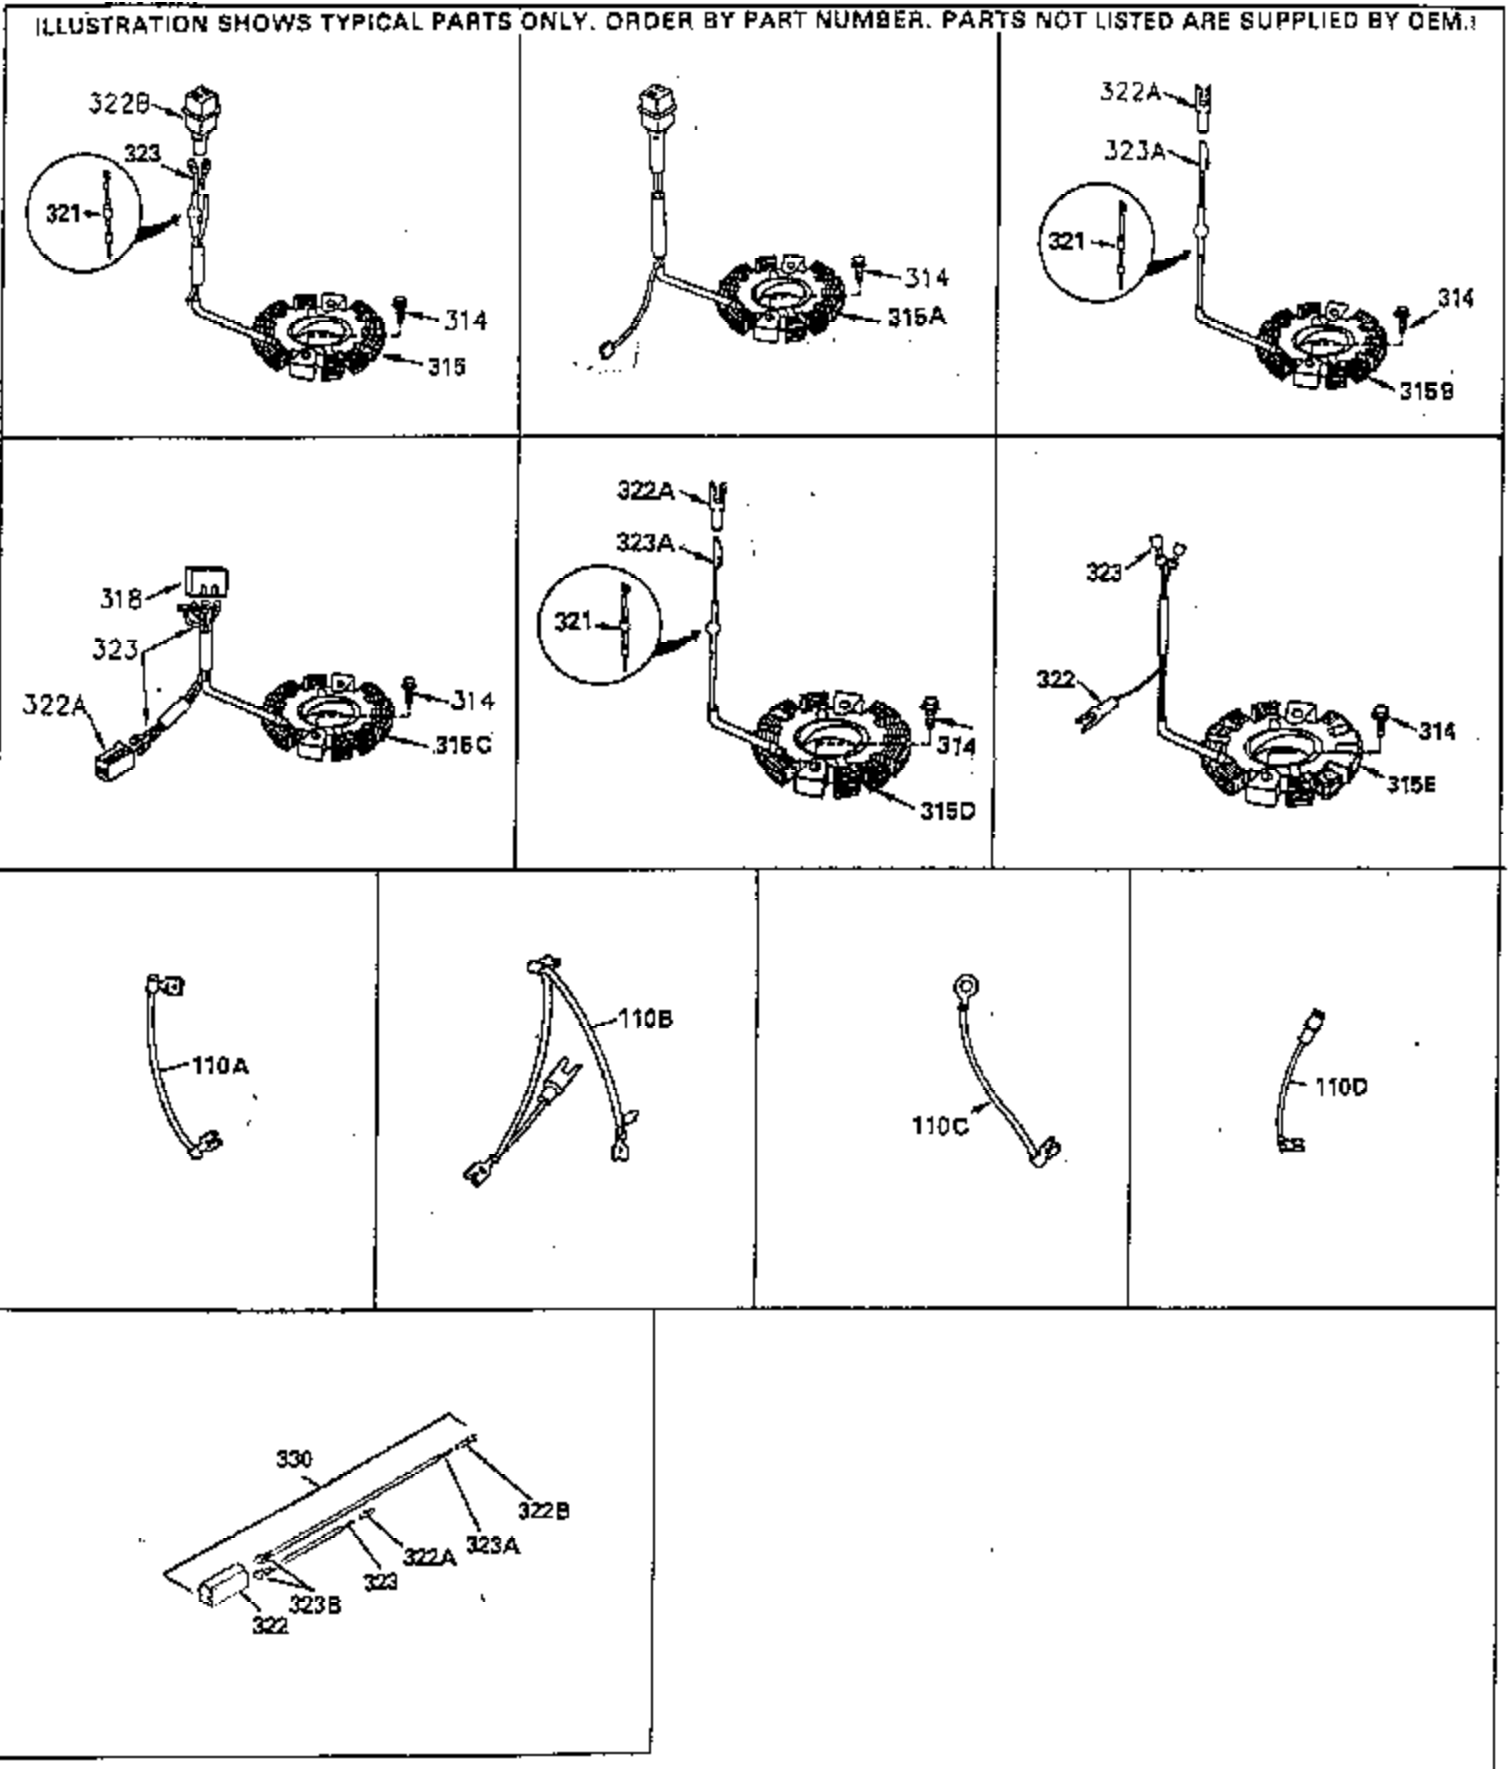

ILLUSTRATION SHOWS TYPICAL PARTS ONLY. ORDER BY PART NUMBER. PARTS NOT LISTED ARE SUPPLIED BY OEM.

Ref #	Part Number	Qty	Description
64	30063	1	Screw, Torx T-30, 1/4-20 x 1/2"
325	34246	1	Wire Clip