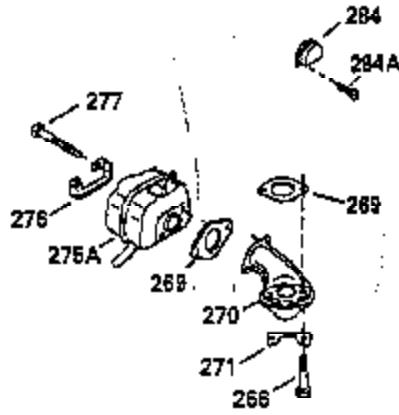

ILLUSTRATION SHOWS TYPICAL PARTS ONLY. ORDER BY PART NUMBER. PARTS NOT LISTED ARE SUPPLIED BY OEM.