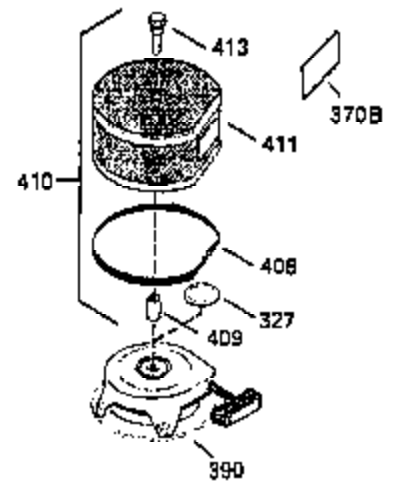

ILLUSTRATION SHOWS TYPICAL PARTS ONLY. ORDER BY PART NUMBER. PARTS NOT LISTED ARE SUPPLIED BY OEM.

OPTIONAL ELECTRIC STARTER MOTOR

OPTIONAL SPARK ARRESTOR

OPTIONAL DEBRIS SCREEN

Ref #	Part Number	Qty	Description
16	35520		Governor Lever
17	29916		Governor Lever Clamp
18	650548		Screw, 8-32 x 5/16"
19	35203		Extension Spring
28	30322		Lock Nut, 8-32
35	29826		Screw, 10-32 x 3/4"
36	29918		Lock Washer
37	29216		Lock Nut, 10-32
38	29642		Retaining Ring
60	35316A		Blower Housing Extension
62	650760		Screw, 8-32 x 3/8"
63	28545		Grommet
65	650128		Screw, 10-24 x 1/2"
66	30063		Screw, Torx T-30 , 1/4-20 x 1/2"
68	33356		Ground Terminal
172	28425		Valve Cover
173	35350		Breather Tube
174	650128		Screw, 10-24 x 1/2"
182	650517		Screw, 1/4-20 x 27/32"
186A	35523		Choke Link
186	35522		Governor Link
202	33802		Compression Spring
205	650777		Screw, 6-32 x 21/32"
207	35525		Throttle Link
210	27793		Conduit Clip
211	28942		Screw, 10-32 x 3/8"
216	35524		R.P.M. Adjusting Lever (Incl. 202, 205 & 206)
266	650876		Screw, 5/16-18 x 1-1/4"
270	35292		Exhaust Manifold
271	35293		Locking Plate (Manifold)
276	35348		Locking Plate
277	650877		Screw, 5/16-18 x 4-1/2"
284	35428		Muffler Deflector
361	30063		Screw, Torx T-30, 1/4-20 x 1/2"
380	632573		Carburetor (Incl. 184) (Refer to Division 5, Section A, page A4-8 or Fiche 12, Grid F-7for breakdown)
390	590633		Rewind Starter (Refer to Division 5, Section C, page 30 or Fiche 12, Grid G-9 for breakdown)
395	35763A		Electric Starter Motor (12 Volt) (Refer to Division 5, Section D, page 30 or Fiche 12, Grid G-12 for breakdown)
396	33329D		Electric Starter Motor (120 Volt)(optional) Engine requires a ring gear flywheel (611091 minimum) and the cylinder must have drilled and tapped startermounting bosses to add the electric starter.
414	35352		Spark Arrestor Screen (Incl.416)(Optional)
416	650760		Screw, 8-32 x 3/8" (Optional)