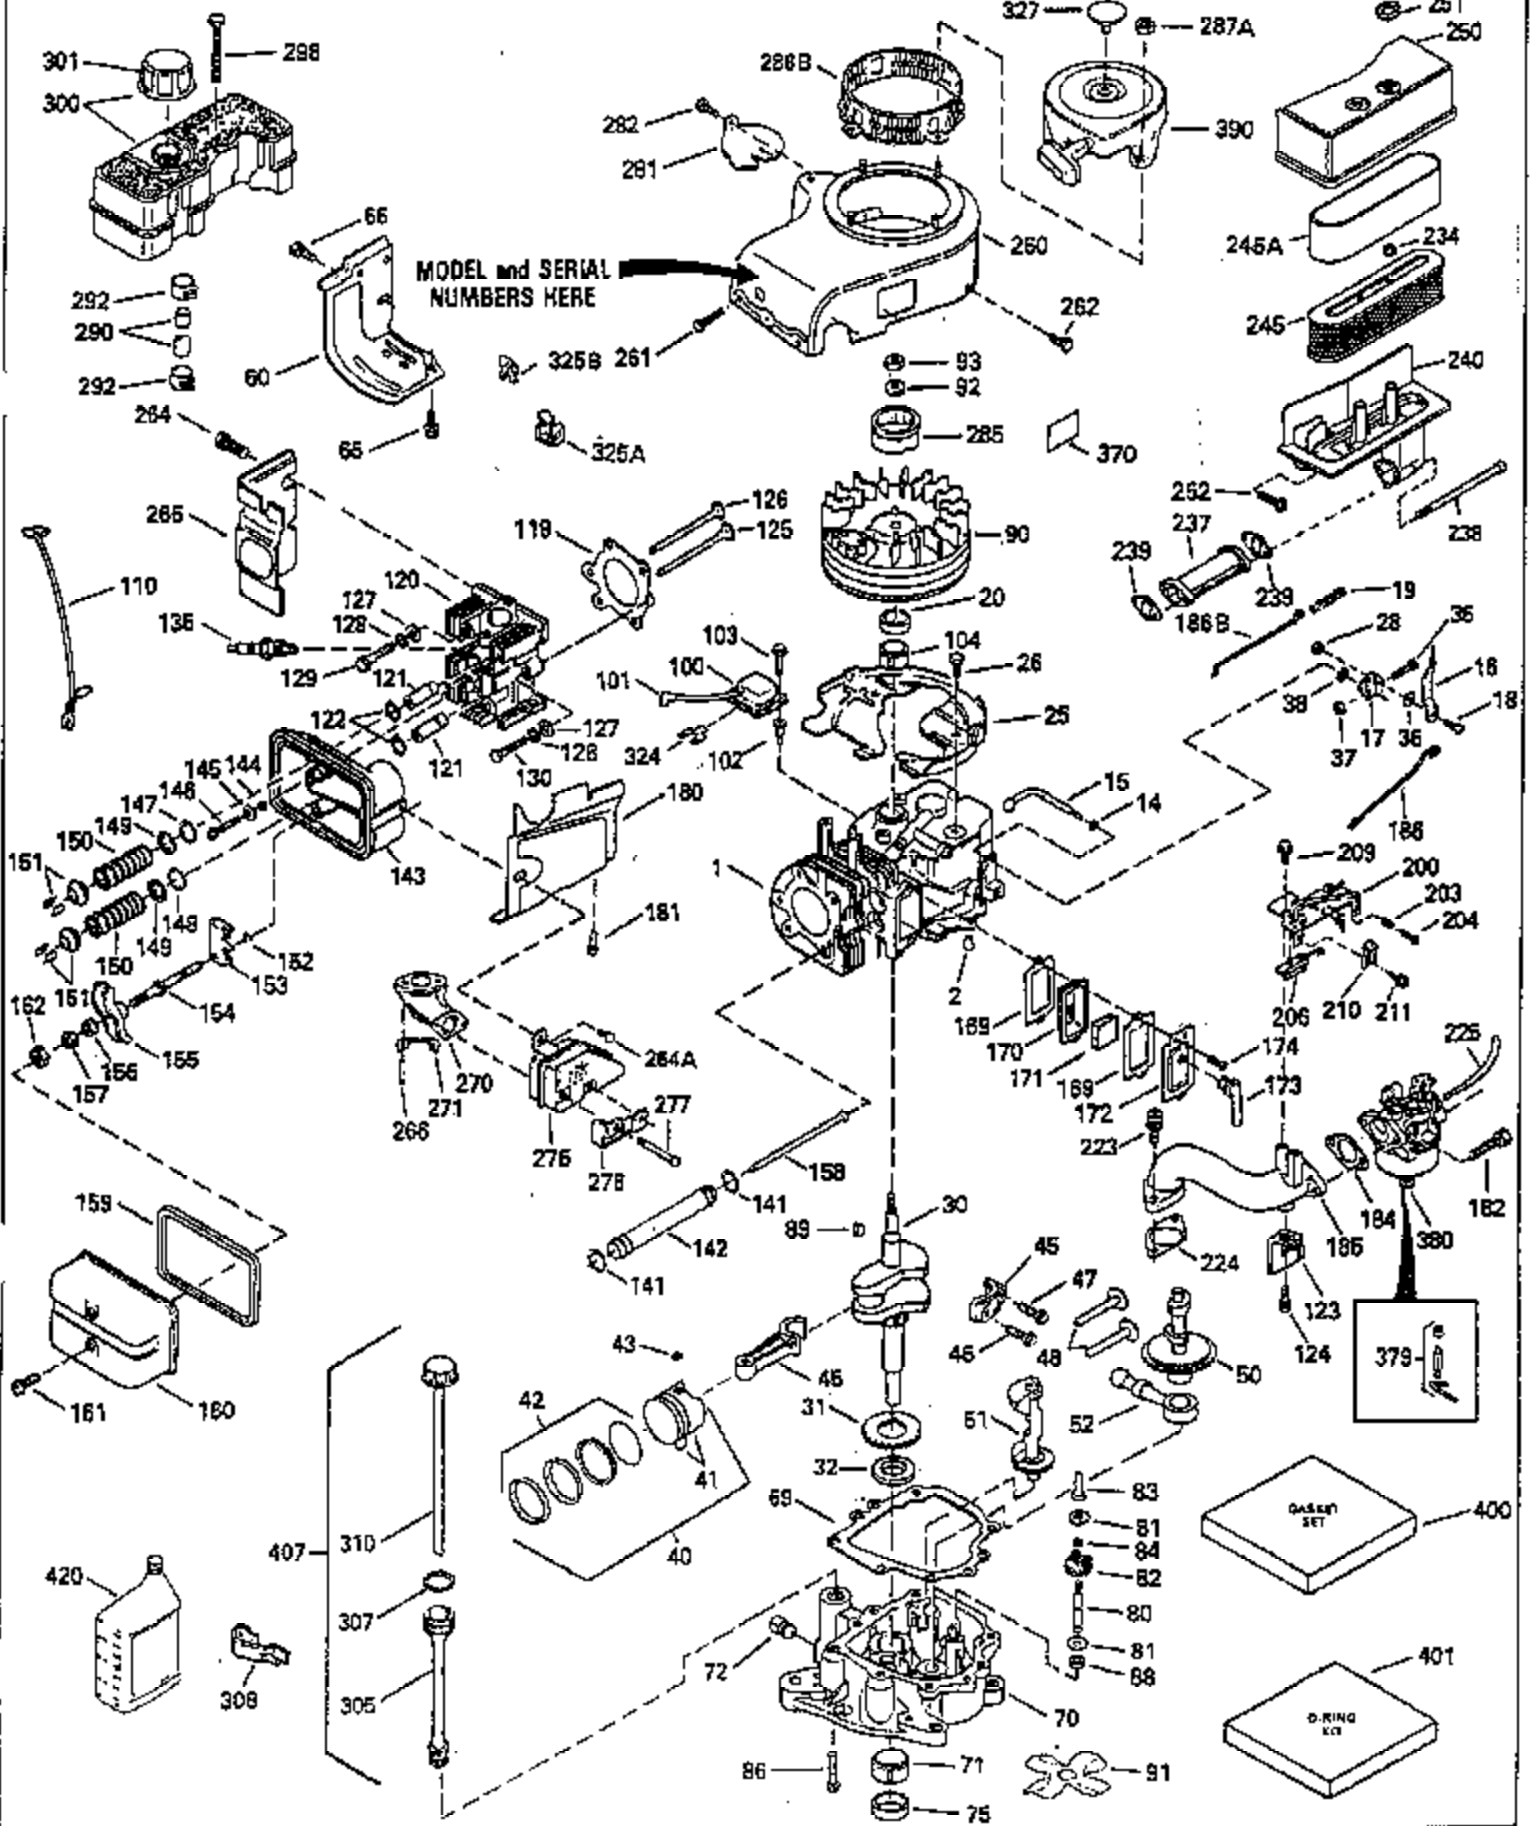

ILLUSTRATION SHOWS TYPICAL PARTS ONLY. ORDER BY PART NUMBER. PARTS NOT LISTED ARE SUPPLIED BY OEM.

Engine Parts List #1

Ref #	Part Number	Qty	Description
1	35323A		Cylinder (Incl. 2 & 20) (3-5/16" Bore)
2	27652		Dowel Pin
14	28277		Washer
15	35324		Governor Rod
16	35520		Governor Lever
17	29916		Governor Lever Clamp
18	650548		Screw, 8-32 x 5/16"
19	35203		Extension Spring
20	35319		Oil Seal
25	35326		Blower Housing Baffle
26	650561		Screw, 1/4-20 x 5/8"
28	30322		Lock Nut, 8-32
30	35336B		Crankshaft (Counterbalance)
31	35327		Counterbalance Gear
32	35653		Shim Washer (.015") (Use as required)
35	29826		Screw, 10-32 x 3/4"
36	29918		Lock Washer
37	29216		Lock Nut, 10-32
38	29642		Retaining Ring
40	35776		Piston, Pin & Ring Set (Std.)
40	35777		Piston, Pin & Ring Set (.010" OS)
40	35778		Piston, Pin & Ring Set (.020" OS)
41	35773		Piston & Pin Ass'y. (Std.) (Incl. 43)
41	35774		Piston & Pin Ass'y. (.010" OS) (Incl. 43)
41	35775		Piston & Pin Ass'y. (.020" OS) (Incl. 43)
42	35779		Ring Set (Std.)
42	35780		Ring Set (.010" O.S.)
42	35781		Ring Set (.020" O.S.)
43	35772		Piston Pin Retaining Ring
45	35330A		Connecting Rod Ass'y. (Incl. 46 & 47)
46	650908		Connecting Rod Bolt
47	650882		Connecting Rod Bolt
48	35313		Valve Lifter
50	35314		Camshaft (MCR)
51	35315A		Counterbalance Weight
52	31356		Oil Pump
60	35316A		Blower Housing Extension
65	650128		Screw, 10-24 x 1/2"
66	30063		Screw, Torx T-30 , 1/4-20 x 1/2"
69	35317		* Mounting Flange Gasket
70	35711A		Mounting Flange (Incl. 72, 75 & 80)
72	31927		Oil Drain Plug
75	35319		Oil Seal
80	35712		Governor Shaft
81	35479		Washer, Flat
82	35321		Governor Gear Ass'y. (Incl. 81)
83	35322		Governor Spool
84	29193		Retaining Ring
86	650833		Screw, 1/4-20 x 1-3/16"
88	31707A		Spacer (Incl. 81)
89	32589		Flywheel Key
90	611093		Flywheel (3 amp w/ring gear)
92	650880		Lock Washer
93	650881		Flywheel Nut
100	35135		Solid State Ignition
101	610118		Spark Plug Cover
102	650872		Solid State Mounting Stud
103	650814		Screw, Torx T-15, 10-24 x 1"