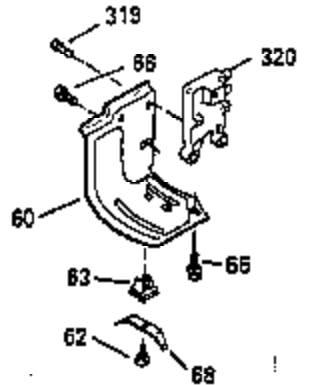

ILLUSTRATION SHOWS TYPICAL PARTS ONLY. ORDER BY PART NUMBER. PARTS NOT LISTED ARE SUPPLIED BY OEM.