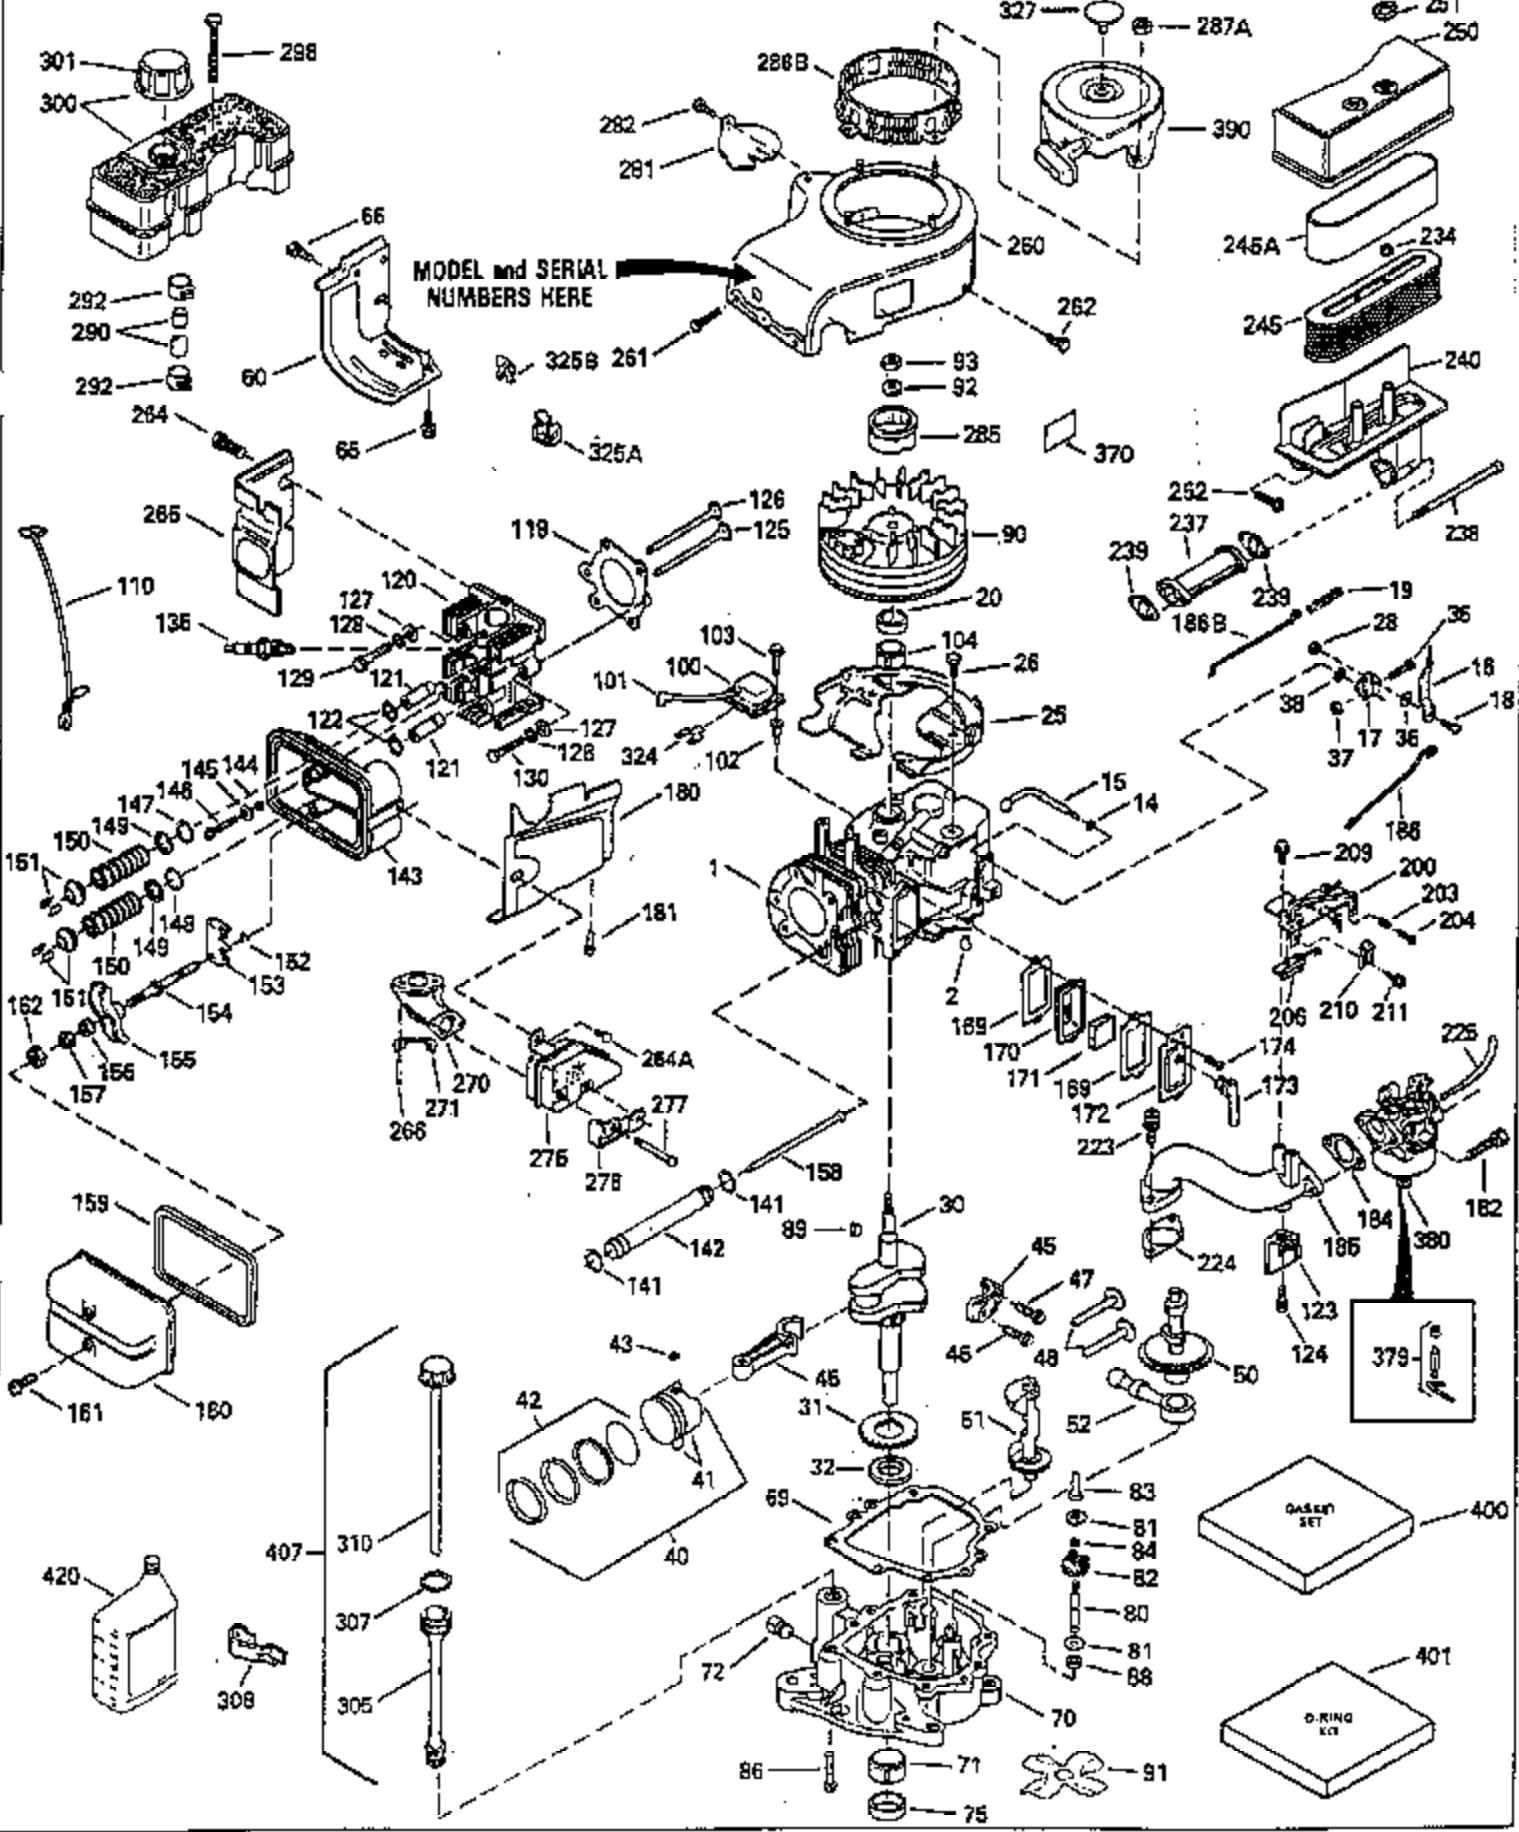

ILLUSTRATION SHOWS TYPICAL PARTS ONLY. ORDER BY PART NUMBER. PARTS NOT LISTED ARE SUPPLIED BY OEM.

MODEL and SERIAL NUMBERS HERE

Engine Parts List #1

Ref #	Part Number	Qty	Description
1	35323A		Cylinder (Incl. 2 & 20) (3-5/16" Bore)
2	27652		Dowel Pin
14	28277		Washer
15	35324		Governor Rod
16	35520		Governor Lever
17	29916		Governor Lever Clamp
18	650548		Screw, 8-32 x 5/16"
19	35203		Extension Spring
20	35319		Oil Seal
25	35326		Blower Housing Baffle
26	650561		Screw, 1/4-20 x 5/8"
28	30322		Lock Nut, 8-32
30	35336B		Crankshaft (Counterbalance)
31	35327		Counterbalance Gear
32	35653		Shim Washer (.015") (Use as required)
35	29826		Screw, 10-32 x 3/4"
36	29918		Lock Washer
37	29216		Lock Nut, 10-32
38	29642		Retaining Ring
40	35776		Piston, Pin & Ring Set (Std.)
40	35777		Piston, Pin & Ring Set (.010" OS)
40	35778		Piston, Pin & Ring Set (.020" OS)
41	35773		Piston & Pin Ass'y. (Std.) (Incl. 43)
41	35774		Piston & Pin Ass'y. (.010" OS) (Incl. 43)
41	35775		Piston & Pin Ass'y. (.020" OS) (Incl. 43)
42	35779		Ring Set (Std.)
42	35780		Ring Set (.010" O.S.)
42	35781		Ring Set (.020" O.S.)
43	35772		Piston Pin Retaining Ring
45	35330A		Connecting Rod Ass'y. (Incl. 46 & 47)
46	650908		Connecting Rod Bolt
47	650882		Connecting Rod Bolt
48	35313		Valve Lifter
50	35314		Camshaft (MCR)
51	35315A		Counterbalance Weight
52	31356		Oil Pump
60	35316A		Blower Housing Extension
65	650128		Screw, 10-24 x 1/2"
66	30063		Screw, Torx T-30 , 1/4-20 x 1/2"
69	35317		* Mounting Flange Gasket
70	35711A		Mounting Flange (Incl. 72, 75 & 80)
72	31927		Oil Drain Plug
75	35319		Oil Seal
80	35712		Governor Shaft
81	35479		Washer, Flat
82	35321		Governor Gear Ass'y. (Incl. 81)
83	35322		Governor Spool
84	29193		Retaining Ring
86	650833		Screw, 1/4-20 x 1-3/16"
88	31707A		Spacer (Incl. 81)
89	32589		Flywheel Key
90	611093		Flywheel (3 amp w/ring gear)
92	650880		Lock Washer
93	650881		Flywheel Nut
100	35135		Solid State Ignition
101	610118		Spark Plug Cover
102	650872		Solid State Mounting Stud
103	650814		Screw, Torx T-15, 10-24 x 1"