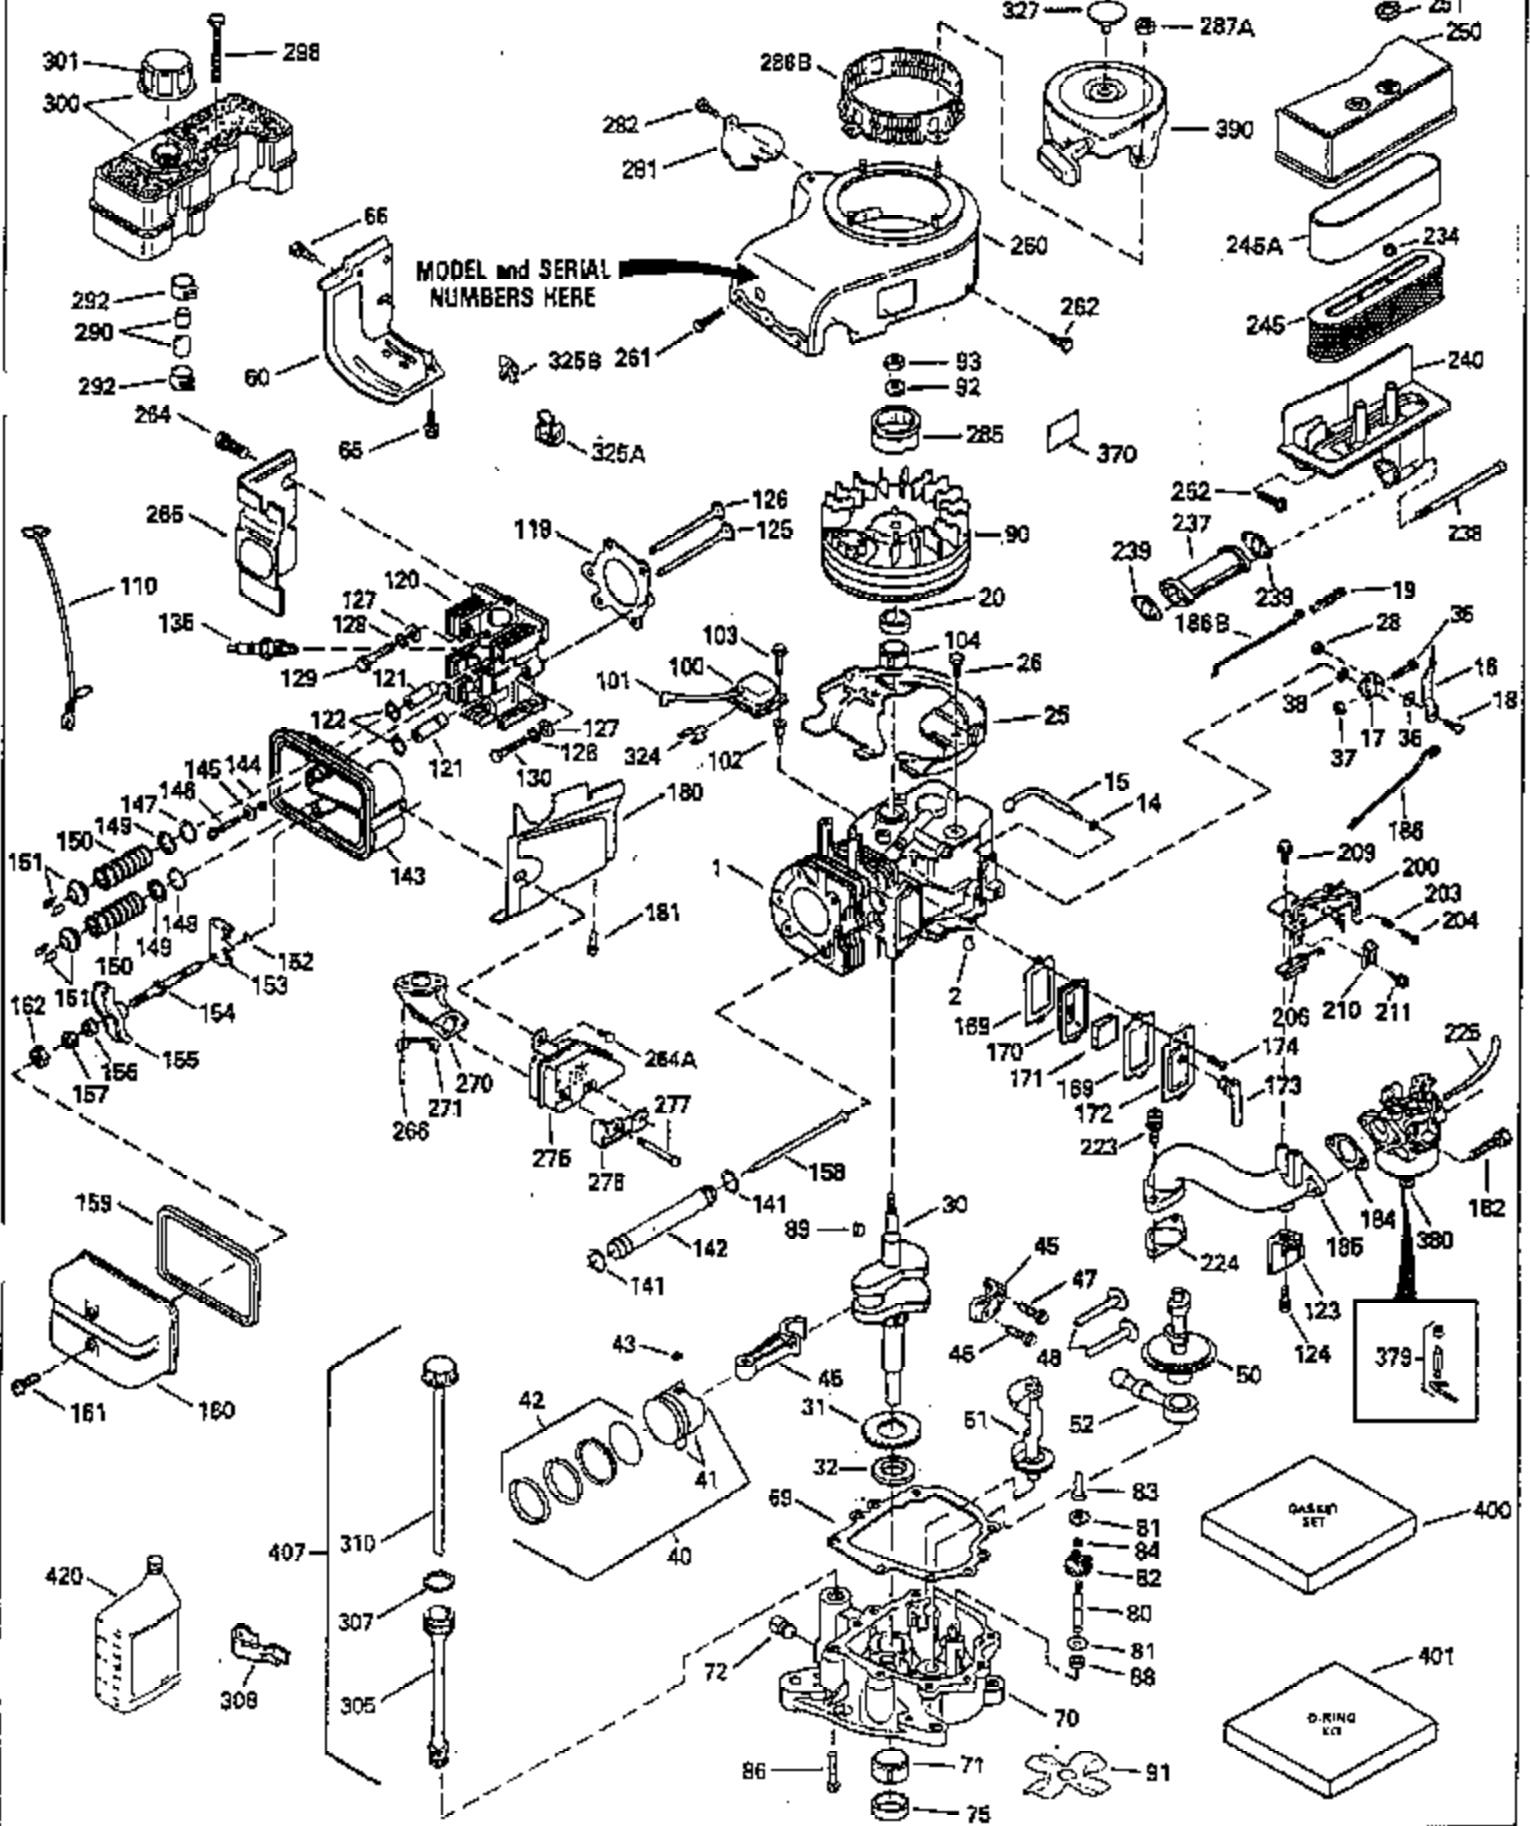

ILLUSTRATION SHOWS TYPICAL PARTS ONLY. ORDER BY PART NUMBER. PARTS NOT LISTED ARE SUPPLIED BY OEM.

Ref #	Part Number	Qty	Description
1	35323A		Cylinder (Incl. 2 & 20) (3-5/16" Bore)
2	27652		Dowel Pin
14	28277		Washer
15	35324		Governor Rod
16	35520		Governor Lever
17	29916		Governor Lever Clamp
18	650548		Screw, 8-32 x 5/16"
19	35203		Extension Spring
20	35319		Oil Seal
25	35326		Blower Housing Baffle
26	650561		Screw, 1/4-20 x 5/8"
28	30322		Lock Nut, 8-32
30	35336B		Crankshaft (Counterbalance)
31	35327		Counterbalance Gear
32	35653		Shim Washer (.015") (Use as required)
35	29826		Screw, 10-32 x 3/4"
36	29918		Lock Washer
37	29216		Lock Nut, 10-32
38	29642		Retaining Ring
40	35339A		Piston, Pin & Ring Set (Std.) (3-5/16 ")
40	35340A		Piston, Pin & Ring Set (.010" OS)
40	35341A		Piston, Pin & Ring Set (.020" OS)
41	35329		Piston & Pin Assy. (Std.) (Incl. No. 43)
41	35430		Piston & Pin Assy. (.010" OS) (Incl. 43)
41	35431		Piston & Pin Assy. (.020" OS) (Incl. 43)
42	34866A		Ring Set (Std.)
42	34867A		Ring Set (.010" OS)
42	34868A		Ring Set (.020" OS)
43	31919		Piston Pin Retaining Ring
45	35330A		Connecting Rod Ass'y. (Incl. 46 & 47)
46	650908		Connecting Rod Bolt
47	650882		Connecting Rod Bolt
48	35313		Valve Lifter
50	35314		Camshaft (MCR)
51	35315A		Counterbalance Weight
52	31356		Oil Pump
60	35316A		Blower Housing Extension
65	650128		Screw, 10-24 x 1/2"
66	30063		Screw, Torx T-30 , 1/4-20 x 1/2"
69	35317		* Mounting Flange Gasket
70	35711A		Mounting Flange (Incl. 72, 75 & 80)
72	31927		Oil Drain Plug
75	35319		Oil Seal
80	35712		Governor Shaft
81	35479		Washer, Flat
82	35321		Governor Gear Ass'y. (Incl. 81)
83	35322		Governor Spool
84	29193		Retaining Ring
86	650833		Screw, 1/4-20 x 1-3/16"
88	31707A		Spacer (Incl. 81)
89	32589		Flywheel Key
90	611093		Flywheel (3 amp w/ring gear)
92	650880		Lock Washer
93	650881		Flywheel Nut
100	35135		Solid State Ignition
101	610118		Spark Plug Cover
102	650872		Solid State Mounting Stud
103	650814		Screw, Torx T-15, 10-24 x 1"