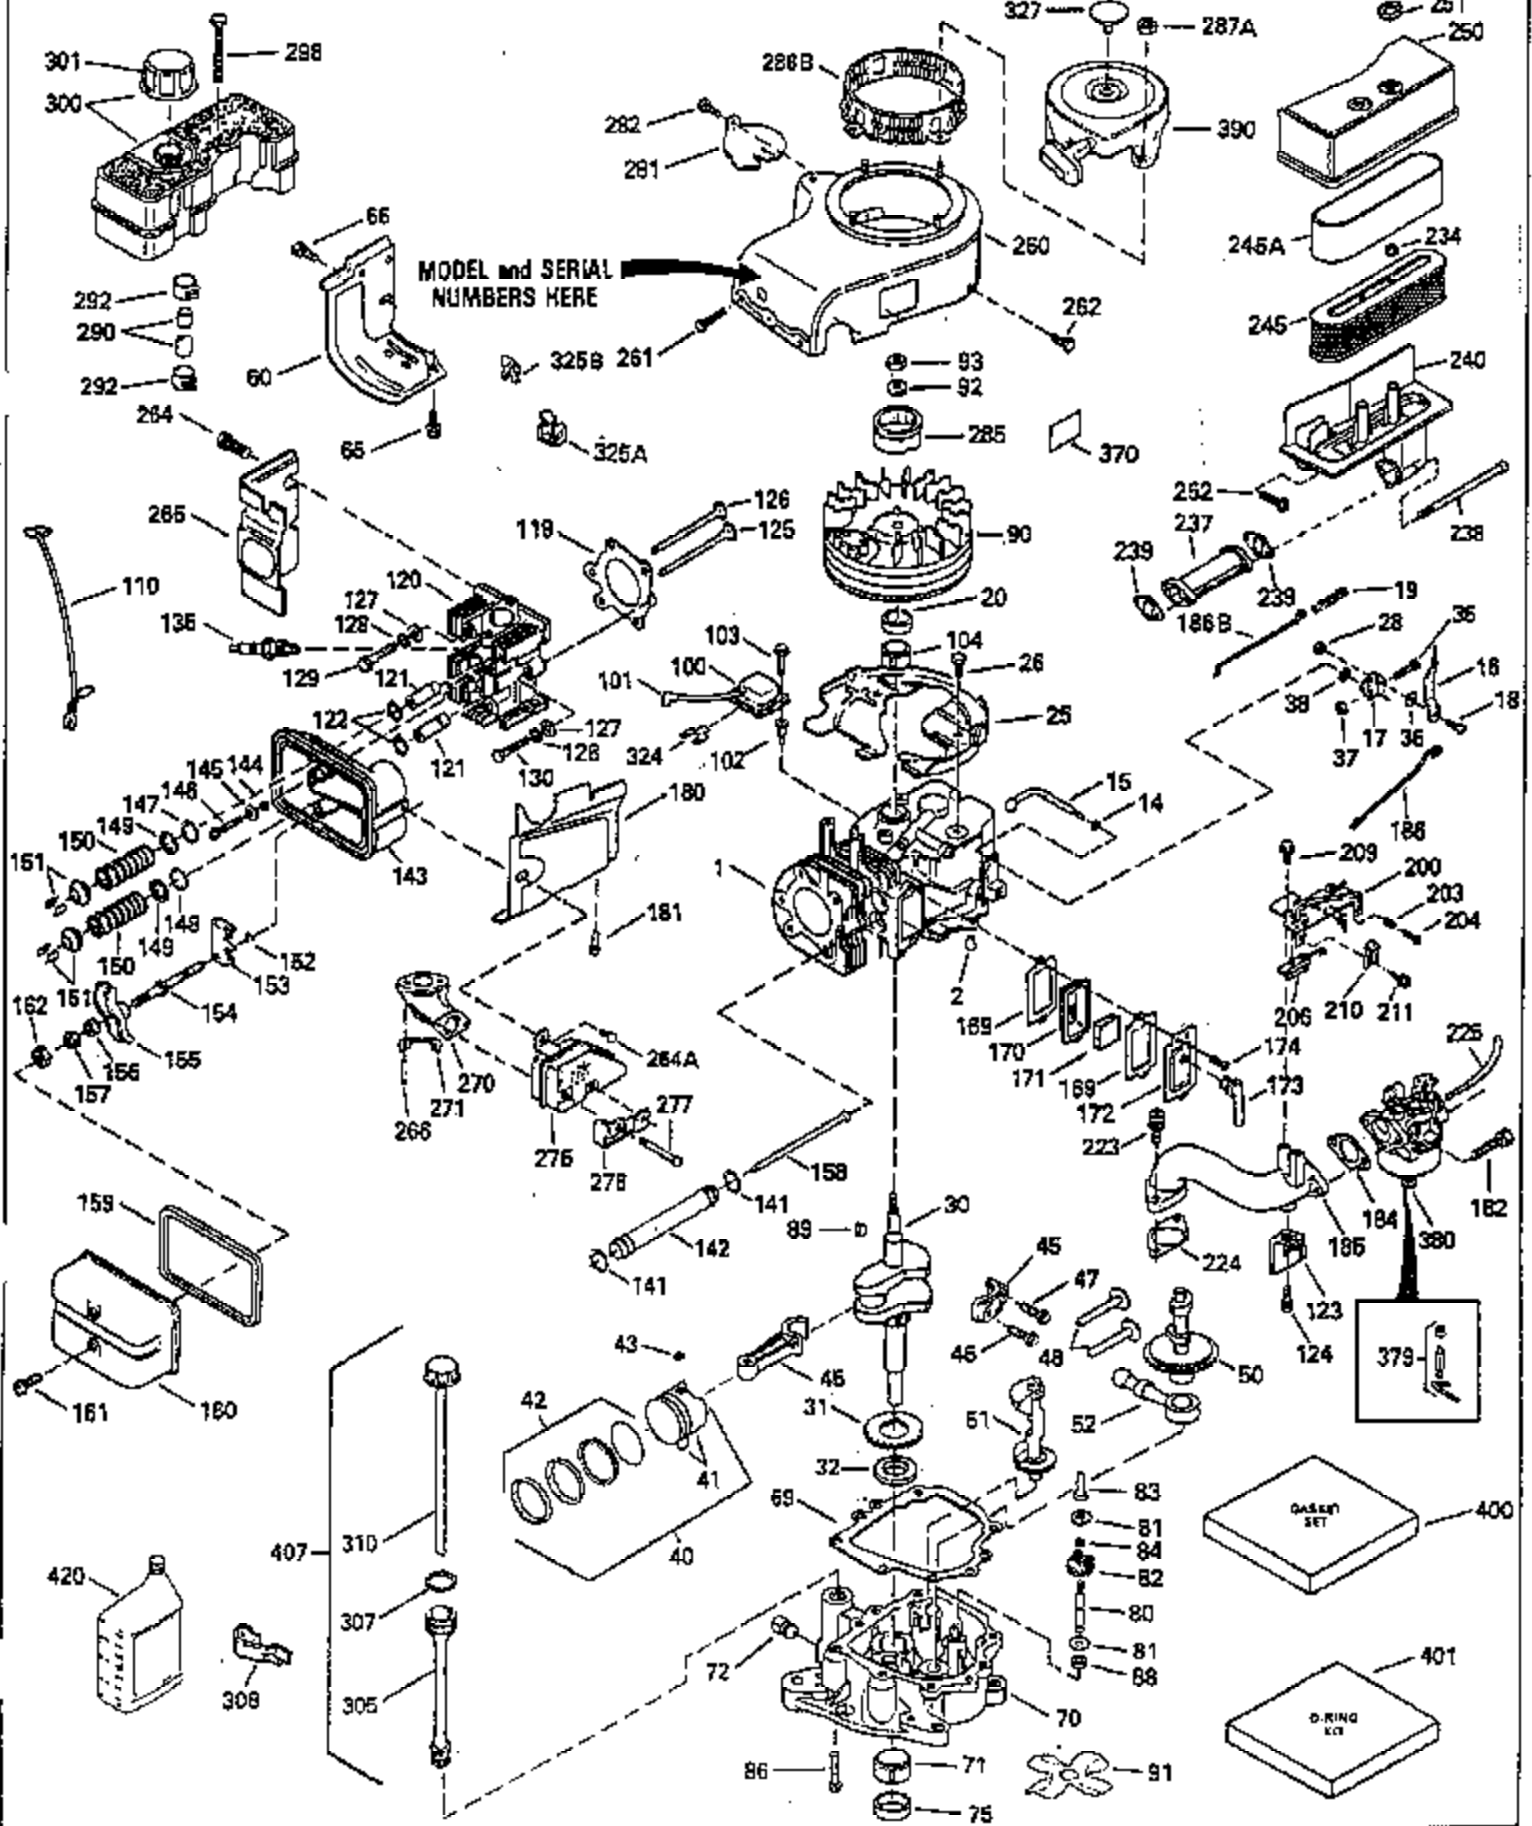

ILLUSTRATION SHOWS TYPICAL PARTS ONLY. ORDER BY PART NUMBER. PARTS NOT LISTED ARE SUPPLIED BY OEM.

Ref #	Part Number	Qty	Description
1	35323A		Cylinder (Incl. 2 & 20) (3-5/16" Bore)
2	27652		Dowel Pin
14	28277		Washer
15	35324		Governor Rod
16	35520		Governor Lever
17	29916		Governor Lever Clamp
18	650548		Screw, 8-32 x 5/16"
19	35203		Extension Spring
20	35319		Oil Seal
25	35326		Blower Housing Baffle
26	650561		Screw, 1/4-20 x 5/8"
28	30322		Lock Nut, 8-32
30	35336B		Crankshaft (Counterbalance)
31	35327		Counterbalance Gear
32	35653		Shim Washer (.015") (Use as required)
35	29826		Screw, 10-32 x 3/4"
36	29918		Lock Washer
37	29216		Lock Nut, 10-32
38	29642		Retaining Ring
40	35776		Piston, Pin & Ring Set (Std.)
40	35777		Piston, Pin & Ring Set (.010" OS)
40	35778		Piston, Pin & Ring Set (.020" OS)
41	35773		Piston & Pin Ass'y. (Std.) (Incl. 43)
41	35774		Piston & Pin Ass'y. (.010" OS) (Incl. 43)
41	35775		Piston & Pin Ass'y. (.020" OS) (Incl. 43)
42	35779		Ring Set (Std.)
42	35780		Ring Set (.010" O.S.)
42	35781		Ring Set (.020" O.S.)
43	35772		Piston Pin Retaining Ring
45	35330A		Connecting Rod Ass'y. (Incl. 46 & 47)
46	650908		Connecting Rod Bolt
47	650882		Connecting Rod Bolt
48	35313		Valve Lifter
50	35314		Camshaft (MCR)
51	35315A		Counterbalance Weight
52	31356		Oil Pump
60	35316A		Blower Housing Extension
65	650128		Screw, 10-24 x 1/2"
66	30063		Screw, Torx T-30 , 1/4-20 x 1/2"
69	35317		* Mounting Flange Gasket
70	35711A		Mounting Flange (Incl. 72, 75 & 80)
72	31927		Oil Drain Plug
75	35319		Oil Seal
80	35712		Governor Shaft
81	35479		Washer, Flat
82	35321		Governor Gear Ass'y. (Incl. 81)
83	35322		Governor Spool
84	29193		Retaining Ring
86	650833		Screw, 1/4-20 x 1-3/16"
88	31707A		Spacer (Incl. 81)
89	32589		Flywheel Key
90	611094		Flywheel (7 amp w/ring gear)
92	650880		Lock Washer
93	650881		Flywheel Nut
100	35135		Solid State Ignition
101	610118		Spark Plug Cover
102	650872		Solid State Mounting Stud
103	650814		Screw, Torx T-15, 10-24 x 1"