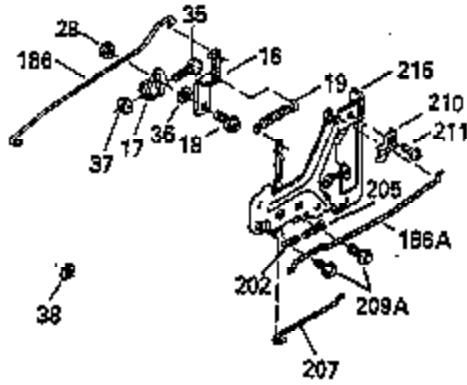

ILLUSTRATION SHOWS TYPICAL PARTS ONLY. ORDER BY PART NUMBER. PARTS NOT LISTED ARE SUPPLIED BY OEM.