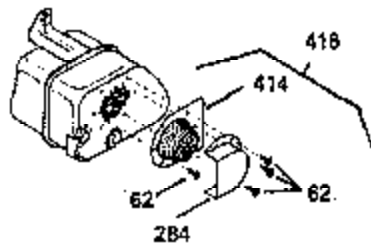

OPTIONAL SPARK ARRESTOR