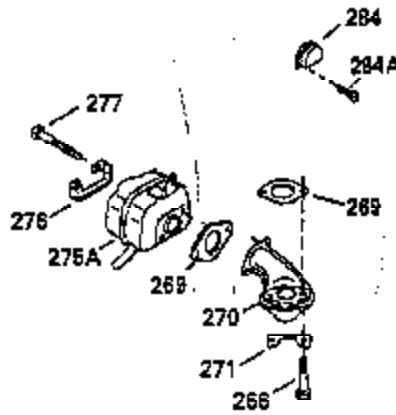

ILLUSTRATION SHOWS TYPICAL PARTS ONLY. ORDER BY PART NUMBER. PARTS NOT LISTED ARE SUPPLIED BY OEM.