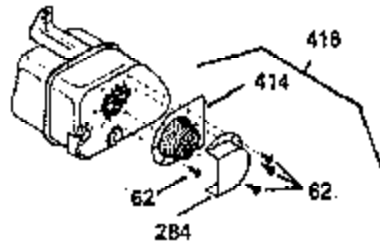

ILLUSTRATION SHOWS TYPICAL PARTS ONLY. ORDER BY PART NUMBER. PARTS NOT LISTED ARE SUPPLIED BY OEM. .

Ref #	Part Number	Qty	Description
245	35403		Air Cleaner Element (Incl. 234)
260B	35793		Blower Housing
262	29747B		Screw, 5/16-24 x 21/32"
286	35792		Starter Screen
287B	650936		Screw, 10-32 x 13/32"
290	29774		Fuel Line (8 1/4" or 21cm)
292A	35864		Fuel Line Clamp
292	26460		Fuel Line Clamp
296	34279B		Fuel Filter (Incl. 2 each of 292 & 29 2A)
308A	35437		Fill Tube Clip
370A	34686		Name Decal
380	632518		Carburetor (Incl. 184) (Refer to Division 5, Section A, page A4-6 or Fiche 12, Grid F-5for breakdown)

ILLUSTRATION SHOWS TYPICAL PARTS ONLY. ORDER BY PART NUMBER. PARTS NOT LISTED ARE SUPPLIED BY OEM.

OPTIONAL ELECTRIC STARTER MOTOR

OPTIONAL SPARK ARRESTOR

OPTIONAL DEBRIS SCREEN

Ref #	Part Number	Qty	Description
16	35520		Governor Lever
17	29916		Governor Lever Clamp
18	650548		Screw, 8-32 x 5/16"
19	35203		Extension Spring
28	30322		Lock Nut, 8-32
35	29826		Screw, 10-32 x 3/4"
36	29918		Lock Washer
37	29216		Lock Nut, 10-32
38	29642		Retaining Ring
60	35316A		Blower Housing Extension
65	650128		Screw, 10-24 x 1/2"
66	30063		Screw, Torx T-30 , 1/4-20 x 1/2"
172	28425		Valve Cover
173	35350		Breather Tube
174	650128		Screw, 10-24 x 1/2"
182	650517		Screw, 1/4-20 x 27/32"
186A	35523		Choke Link
186	35522		Governor Link
202	33802		Compression Spring
205	650777		Screw, 6-32 x 21/32"
207	35525		Throttle Link
210	27793		Conduit Clip
211	28942		Screw, 10-32 x 3/8"
216	35524		R.P.M. Adjusting Lever (Incl. 202, 205 & 206)
284	35428		Muffler Deflector
380	632518		Carburetor (Incl. 184) (Refer to Division 5, Section A, page A4-6 or Fiche 12, Grid F-5for breakdown)
396	33329D		Electric Starter Motor (120 Volt)(opt ional) Engine requires a ring gear flywheel (611091 minimum) and the cylinder must have drilled and tapped startermounting bosses to add the electric starter.
414	35352		Spark Arrestor Screen (Incl.416)(Opti onal)
416	650760		Screw, 8-32 x 3/8" (Optional)