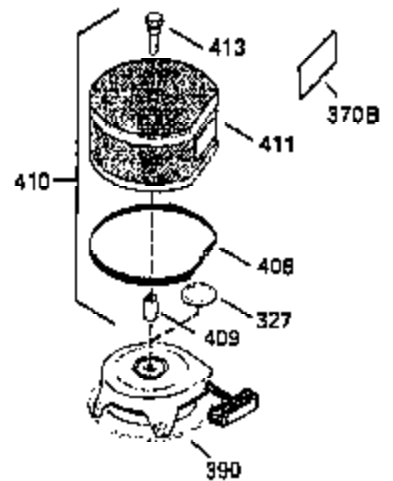

ILLUSTRATION SHOWS TYPICAL PARTS ONLY. ORDER BY PART NUMBER. PARTS NOT LISTED ARE SUPPLIED BY OEM.

OPTIONAL ELECTRIC STARTER MOTOR

OPTIONAL SPARK ARRESTOR

OPTIONAL DEBRIS SCREEN

Ref #	Part Number	Qty	Description
16	35520		Governor Lever
17	29916		Governor Lever Clamp
18	650548		Screw, 8-32 x 5/16"
19	35203		Extension Spring
28	30322		Lock Nut, 8-32
35	29826		Screw, 10-32 x 3/4"
36	29918		Lock Washer
37	29216		Lock Nut, 10-32
38	29642		Retaining Ring
60	35316A		Blower Housing Extension
65	650128		Screw, 10-24 x 1/2"
66	30063		Screw, Torx T-30 , 1/4-20 x 1/2"
172	28425		Valve Cover
173	35350		Breather Tube
174	650128		Screw, 10-24 x 1/2"
182	650517		Screw, 1/4-20 x 27/32"
186A	35523		Choke Link
186	35522		Governor Link
202	33802		Compression Spring
205	650777		Screw, 6-32 x 21/32"
207	35525		Throttle Link
210	27793		Conduit Clip
211	28942		Screw, 10-32 x 3/8"
216	35524		R.P.M. Adjusting Lever (Incl. 202, 205 & 206)
284	35428		Muffler Deflector
380	632518		Carburetor (Incl. 184) (Refer to Division 5, Section A, page A4-6 or Fiche 12, Grid F-5for breakdown)
396	33329D		Electric Starter Motor (120 Volt)(opt ional) Engine requires a ring gear flywheel (611091 minimum) and the cylinder must have drilled and tapped startermounting bosses to add the electric starter.
414	35352		Spark Arrestor Screen (Incl.416)(Opti onal)
416	650760		Screw, 8-32 x 3/8" (Optional)

ILLUSTRATION SHOWS TYPICAL PARTS ONLY. ORDER BY PART NUMBER. PARTS NOT LISTED ARE SUPPLIED BY OEM.

Ref #	Part Number	Qty	Description
314	650873		Screw, 1/4-20 x 3/4"
315A	611113		Alt.Coil (3 Amp DC)(Incl.321,322 & 32 3)