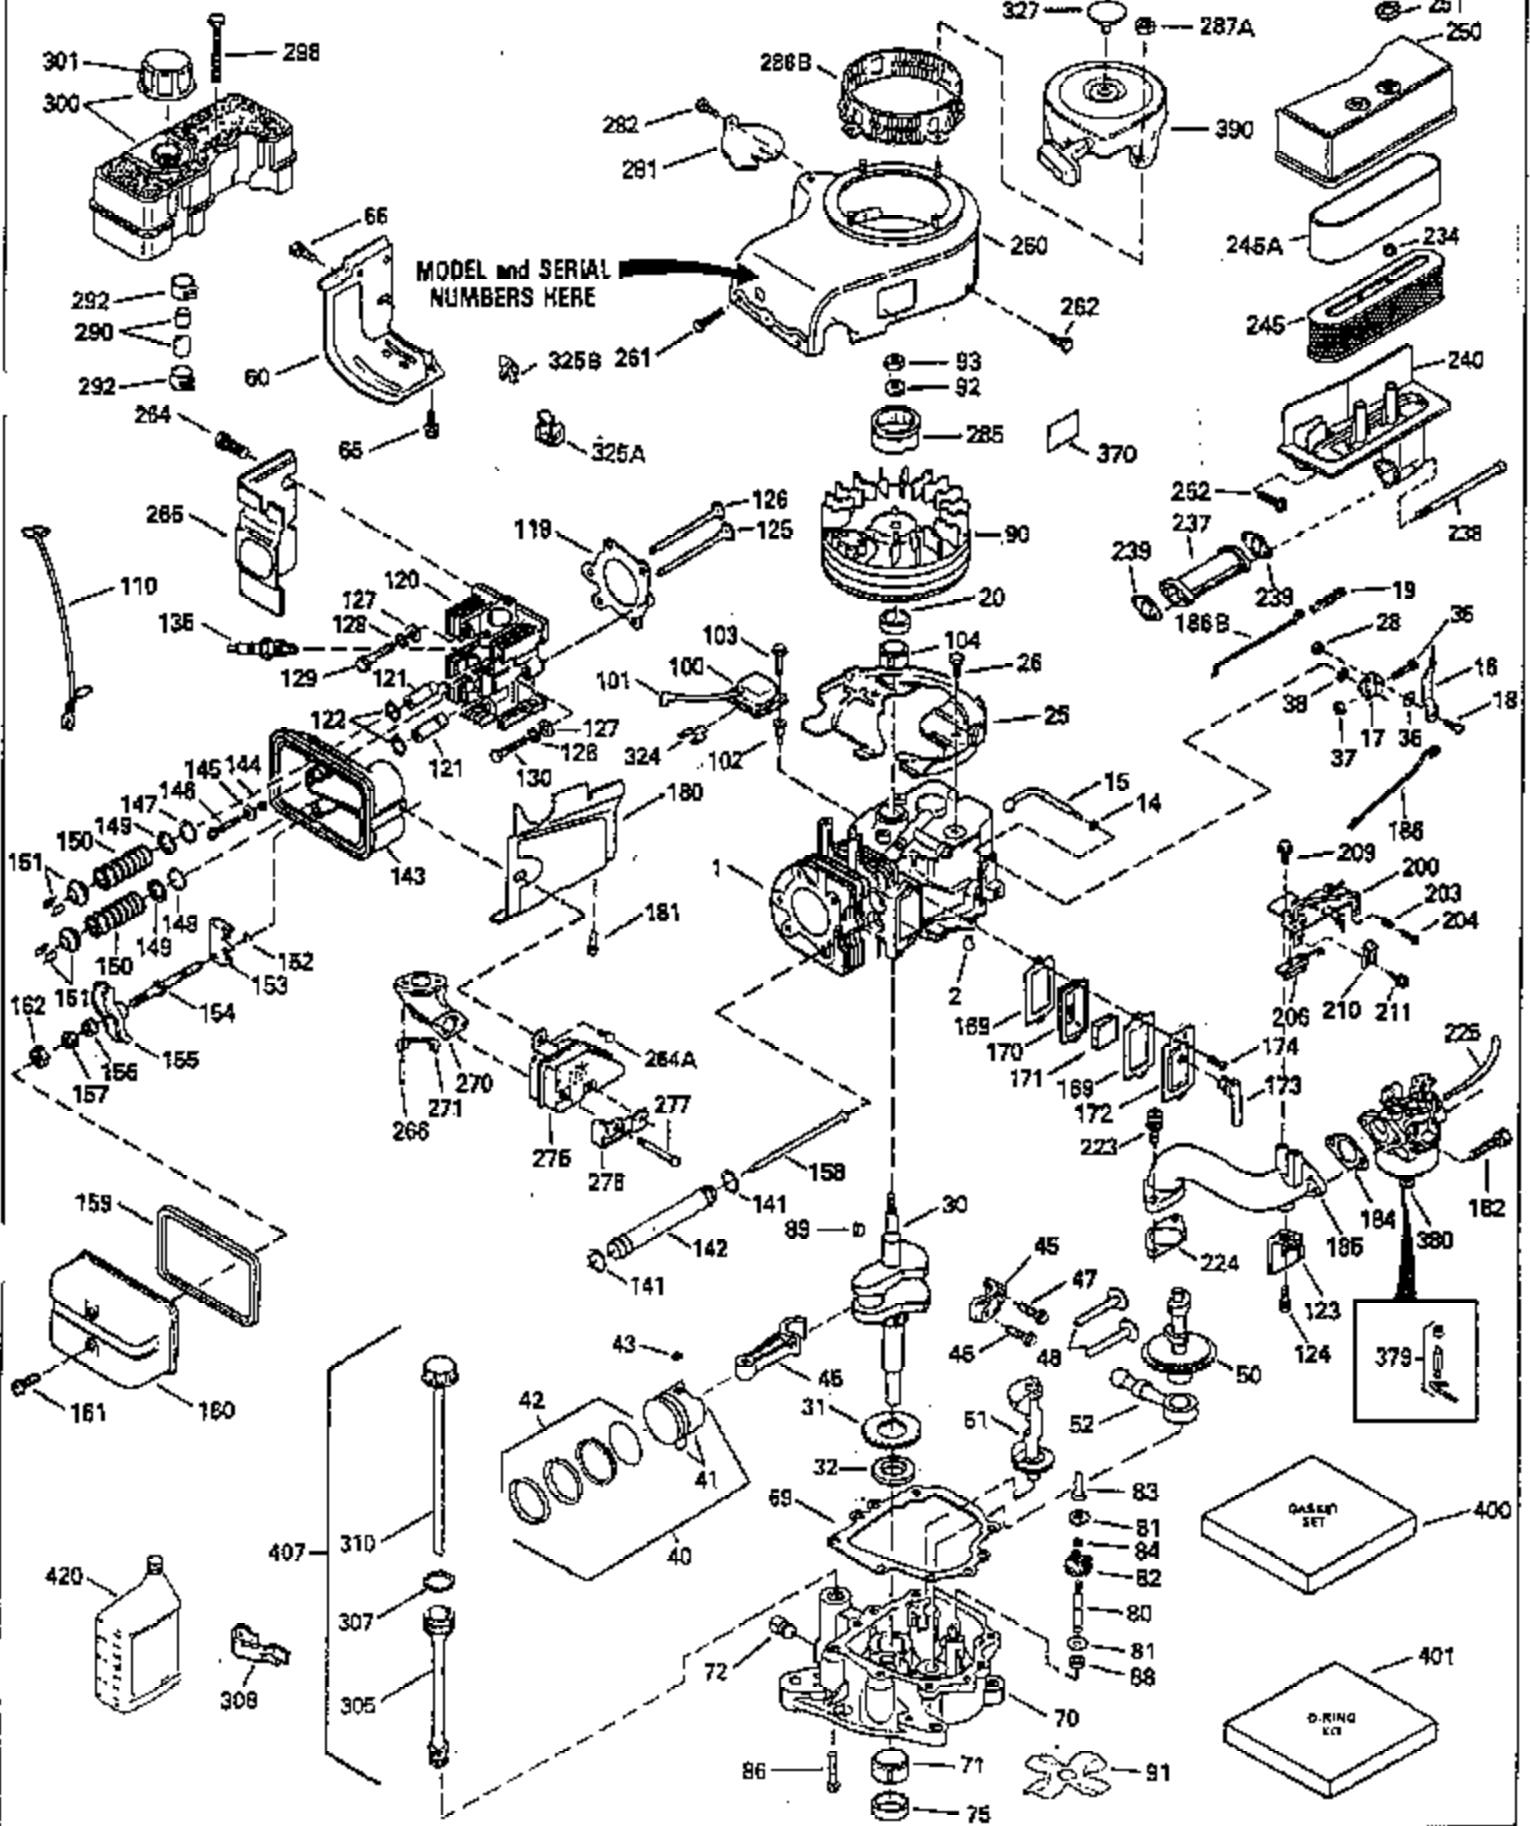

ILLUSTRATION SHOWS TYPICAL PARTS ONLY. ORDER BY PART NUMBER. PARTS NOT LISTED ARE SUPPLIED BY OEM.

Ref #	Part Number	Qty	Description
1	35399B		Cylinder (Incl. 2, 20 & 104) (3-5/16" Bore)
2	27652		Dowel Pin
14	28277		Washer
15	35324		Governor Rod
16	35520		Governor Lever
17	29916		Governor Lever Clamp
18	650548		Screw, 8-32 x 5/16"
19	35203		Extension Spring
20	35319		Oil Seal
25	35326		Blower Housing Baffle
26	650561		Screw, 1/4-20 x 5/8"
28	30322		Lock Nut, 8-32
30	35335A		Crankshaft (Counterbalance)
30	35336B		Crankshaft (Counterbalance)
31	35327		Counterbalance Gear
32	35653		Shim Washer (.015") (Use as required)
35	29826		Screw, 10-32 x 3/4"
36	29918		Lock Washer
37	29216		Lock Nut, 10-32
38	29642		Retaining Ring
40	35339A		Piston, Pin & Ring Set (Std.) (3-5/16 ")
40	35340A		Piston, Pin & Ring Set (.010" OS)
40	35341A		Piston, Pin & Ring Set (.020" OS)
41	35329		Piston & Pin Assy. (Std.) (Incl. No. 43)
41	35430		Piston & Pin Assy. (.010" OS) (Incl. 43)
41	35431		Piston & Pin Assy. (.020" OS) (Incl. 43)
42	34866A		Ring Set (Std.)
42	34867A		Ring Set (.010" OS)
42	34868A		Ring Set (.020" OS)
43	31919		Piston Pin Retaining Ring
45	35330A		Connecting Rod Ass'y. (Incl. 46 & 47)
46	650908		Connecting Rod Bolt
47	650882		Connecting Rod Bolt
48	35313		Valve Lifter
50	35314		Camshaft (MCR)
51	35315A		Counterbalance Weight
52	31356		Oil Pump
60	35316A		Blower Housing Extension
65	650128		Screw, 10-24 x 1/2"
66	30063		Screw, Torx T-30 , 1/4-20 x 1/2"
69	35317		* Mounting Flange Gasket
70	35711A		Mounting Flange (Incl. 72, 75 & 80)
72	31927		Oil Drain Plug
75	35319		Oil Seal
80	35320		Governor Shaft
81	35479		Washer, Flat
82	35321		Governor Gear Ass'y. (Incl. 81)
83	35322		Governor Spool
84	29193		Retaining Ring
86	650833		Screw, 1/4-20 x 1-3/16"
88	31707A		Spacer (Incl. 81)
89	32589		Flywheel Key
90	611093		Flywheel (3 amp w/ring gear)
92	650880		Lock Washer
93	650881		Flywheel Nut
100	35135		Solid State Ignition
101	610118		Spark Plug Cover
102	650872		Solid State Mounting Stud