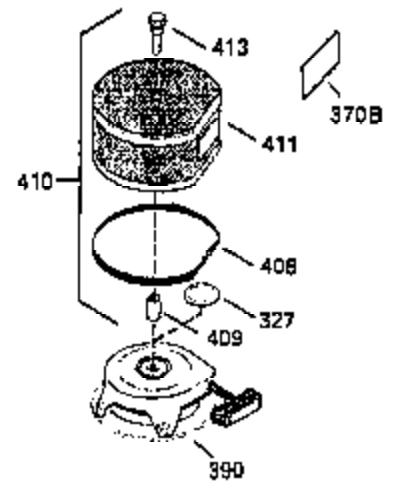

ILLUSTRATION SHOWS TYPICAL PARTS ONLY. ORDER BY PART NUMBER. PARTS NOT LISTED ARE SUPPLIED BY OEM.

**OPTIONAL ELECTRIC STARTER MOTOR**

**OPTIONAL SPARK ARRESTOR**

**OPTIONAL DEBRIS SCREEN**

Ref #	Part Number	Qty	Description
16	35520		Governor Lever
17	29916		Governor Lever Clamp
18	650548		Screw, 8-32 x 5/16"
19	35203		Extension Spring
28	30322		Lock Nut, 8-32
35	29826		Screw, 10-32 x 3/4"
36	29918		Lock Washer
37	29216		Lock Nut, 10-32
38	29642		Retaining Ring
60	35316A		Blower Housing Extension
62	650760		Screw, 8-32 x 3/8"
63	28545		Grommet
65	650128		Screw, 10-24 x 1/2"
66	30063		Screw, Torx T-30 , 1/4-20 x 1/2"
68	33356		Ground Terminal
172	28425		Valve Cover
173	35350		Breather Tube
174	650128		Screw, 10-24 x 1/2"
182	650517		Screw, 1/4-20 x 27/32"
186	35522		Governor Link
209A	30200		Screw, 10-24 x 9/16"
210	27793		Conduit Clip
211	28942		Screw, 10-32 x 3/8"
266	650876		Screw, 5/16-18 x 1-1/4"
270	35292		Exhaust Manifold
271	35293		Locking Plate (Manifold)
276	35348		Locking Plate
277	650877		Screw, 5/16-18 x 4-1/2"
284	35428		Muffler Deflector
327	34113		Starter Plug
361	30063		Screw, Torx T-30, 1/4-20 x 1/2"
380	632507		Carburetor (Incl. 184) (Refer to Division 5, Section A, page A4-2 or Fiche 12, Grid F-3for breakdown)
390	590633		Rewind Starter (Refer to Division 5, Section C, page 30 or Fiche 12, Grid G-9 for breakdown)
395	33605		Electric Starter Motor (12 Volt) (Refer to Division 5, Section D, page 20 or Fiche 12, Grid G-13 for breakdown)
396	33329D		Electric Starter Motor (120 Volt)(opt ional) Engine requires a ring gear flywheel (611091 minimum) and the cylinder must have drilled and tapped startermounting bosses to add the electric starter.
414	35352		Spark Arrestor Screen (Incl.416)(Opti onal)
416	650760		Screw, 8-32 x 3/8" (Optional)