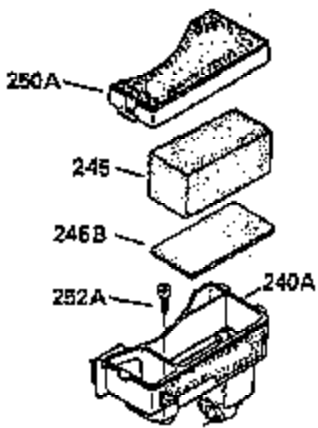

ILLUSTRATION SHOWS TYPICAL PARTS ONLY. ORDER BY PART NUMBER. PARTS NOT LISTED ARE SUPPLIED BY OEM. .

Ref #	Part Number	Qty	Description
245	35403		Air Cleaner Element (Incl. 234)
260B	35793		Blower Housing
262	29747B		Screw, 5/16-24 x 21/32"
286C	35411		Starter Screen
287			Pop Rivet (Can be purchased locally)
292	26460		Fuel Line Clamp
296	34279B		Fuel Filter (Incl. 2 each of 292 & 29 2A)
308A	35437		Fill Tube Clip
327	34113		Starter Plug
370A	34686		Name Decal
380	632507		Carburetor (Incl. 184) (Refer to Division 5, Section A, page A4-2 or Fiche 12, Grid F-3for breakdown)