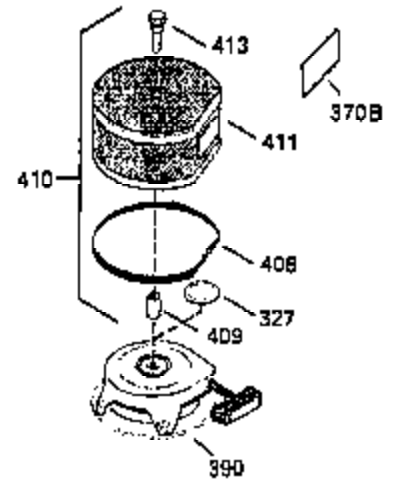

ILLUSTRATION SHOWS TYPICAL PARTS ONLY. ORDER BY PART NUMBER. PARTS NOT LISTED ARE SUPPLIED BY OEM.

OPTIONAL ELECTRIC STARTER MOTOR

OPTIONAL SPARK ARRESTOR

OPTIONAL DEBRIS SCREEN

Ref #	Part Number	Qty	Description
16	35520		Governor Lever
17	29916		Governor Lever Clamp
18	650548		Screw, 8-32 x 5/16"
19	35203		Extension Spring
28	30322		Lock Nut, 8-32
35	29826		Screw, 10-32 x 3/4"
36	29918		Lock Washer
37	29216		Lock Nut, 10-32
38	29642		Retaining Ring
60	35316A		Blower Housing Extension
62	650760		Screw, 8-32 x 3/8"
63	28545		Grommet
65	650128		Screw, 10-24 x 1/2"
66	30063		Screw, Torx T-30 , 1/4-20 x 1/2"
68	33356		Ground Terminal
172	28425		Valve Cover
173	35350		Breather Tube
174	650128		Screw, 10-24 x 1/2"
182	650517		Screw, 1/4-20 x 27/32"
186	35522		Governor Link
209A	30200		Screw, 10-24 x 9/16"
210	27793		Conduit Clip
211	28942		Screw, 10-32 x 3/8"
266	650876		Screw, 5/16-18 x 1-1/4"
270	35292		Exhaust Manifold
271	35293		Locking Plate (Manifold)
284	35428		Muffler Deflector
327	34113		Starter Plug
348	35426		Remote Choke Bracket
349	650767		Screw, 8-32 x 27/64"
361	30063		Screw, Torx T-30, 1/4-20 x 1/2"
380	632494		Carburetor (Incl. 184) (Refer to Division 5, Section A, page A4-4 or Fiche 12, Grid F-3for breakdown)
390	590633		Rewind Starter (Refer to Division 5, Section C, page 30 or Fiche 12, Grid G-9 for breakdown)
395	35763		Electric Starter Motor (12 Volt) (Refer to Division 5, Section D, page 20 or Fiche 12, Grid G-13 for breakdown)
396	33329D		Electric Starter Motor (120 Volt)(opt ional) Engine requires a ring gear flywheel (611091 minimum) and the cylinder must have drilled and tapped startermounting bosses to add the electric starter.
414	35352		Spark Arrestor Screen (Incl.416)(Opti onal)
416	650760		Screw, 8-32 x 3/8" (Optional)