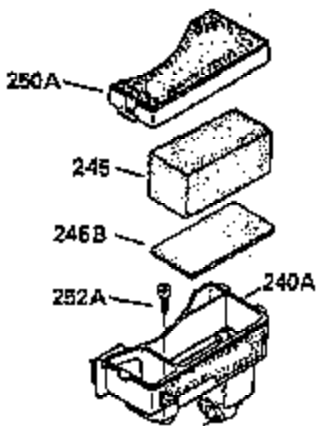

ILLUSTRATION SHOWS TYPICAL PARTS ONLY. ORDER BY PART NUMBER. PARTS NOT LISTED ARE SUPPLIED BY OEM. .

Ref #	Part Number	Qty	Description
245	35403		Air Cleaner Element (Incl. 234)
260A	35338A		Blower Housing (Incl. 281 & 282)
262	29747B		Screw, 5/16-24 x 21/32"
292	26460		Fuel Line Clamp
296	34279B		Fuel Filter (Incl. 2 each of 292 & 29 2A)
308A	35437		Fill Tube Clip
370B	34387		Instruction Decal
370A	34686		Name Decal
380	632490		Carburetor (Incl. 184) (Refer to Division 5, Section A, page A4-6 or Fiche 12, Grid F-5for breakdown)