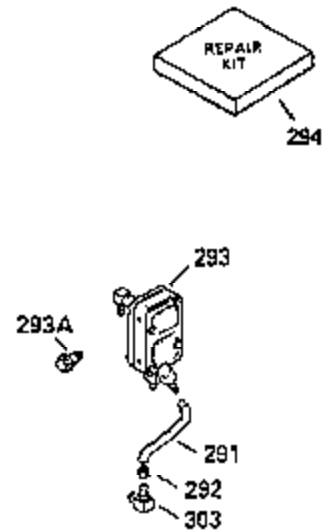

ILLUSTRATION SHOWS TYPICAL PARTS ONLY. ORDER BY PART NUMBER. PARTS NOT LISTED ARE SUPPLIED BY OEM. .

Ref #	Part Number	Qty	Description
245	35403		Air Cleaner Element (Incl. 234)
260A	35338A		Blower Housing (Incl. 281 & 282)
262	29747B		Screw, 5/16-24 x 21/32"
292	26460		Fuel Line Clamp
296	34279B		Fuel Filter (Incl. 2 each of 292 & 29 2A)
308A	35437		Fill Tube Clip
370B	34387		Instruction Decal
370A	34686		Name Decal
380	632490		Carburetor (Incl. 184) (Refer to Division 5, Section A, page A4-6 or Fiche 12, Grid F-5for breakdown)