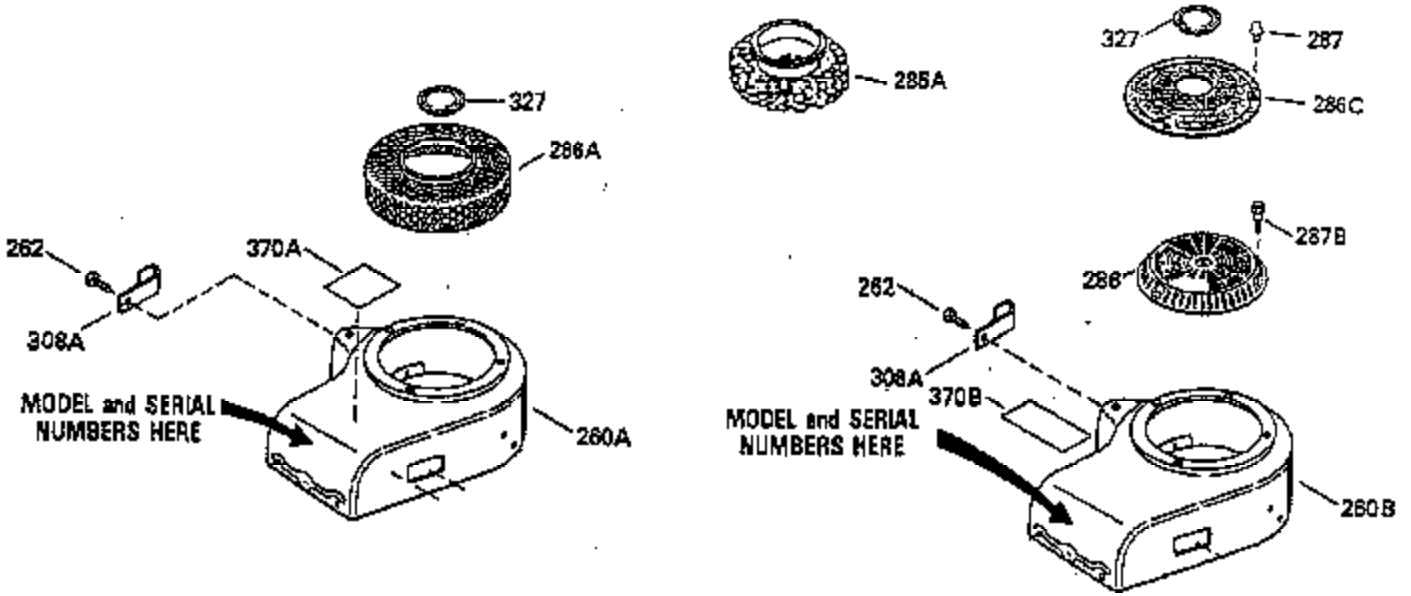

ILLUSTRATION SHOWS TYPICAL PARTS ONLY. ORDER BY PART NUMBER. PARTS NOT LISTED ARE SUPPLIED BY OEM. .

Ref #	Part Number	Qty	Description
245	35403		Air Cleaner Element (Incl. 234)
260A	35338A		Blower Housing (Incl. 281 & 282)
262	29747B		Screw, 5/16-24 x 21/32"
292	26460		Fuel Line Clamp
296	34279B		Fuel Filter (Incl. 2 each of 292 & 29 2A)
308A	35437		Fill Tube Clip
370B	34387		Instruction Decal
370A	34686		Name Decal
380	632490		Carburetor (Incl. 184) (Refer to Division 5, Section A, page A4-6 or Fiche 12, Grid F-5for breakdown)