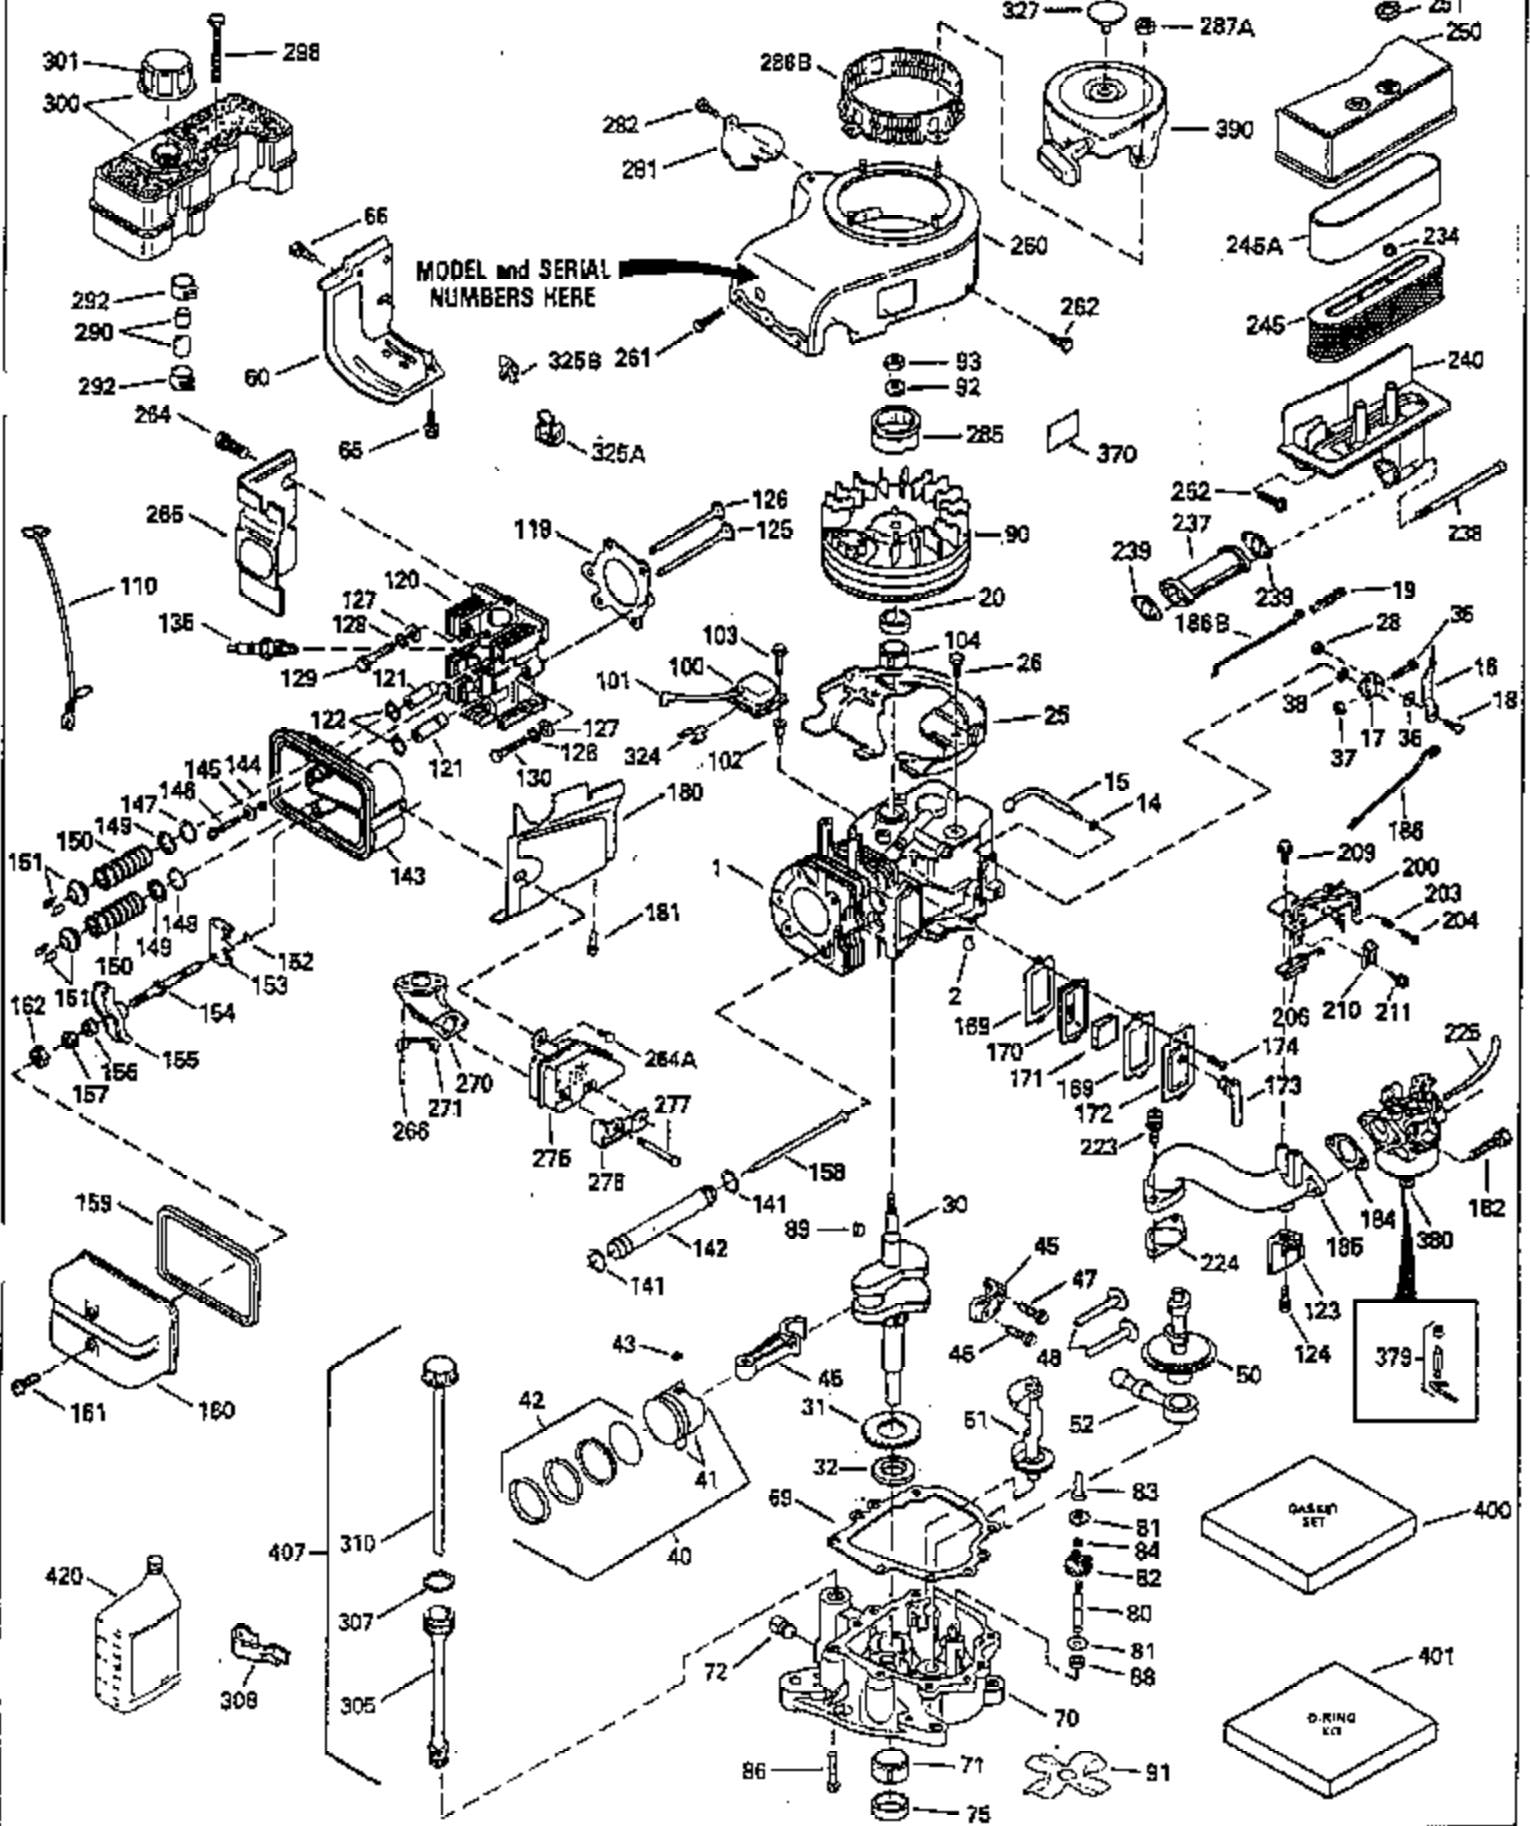

ILLUSTRATION SHOWS TYPICAL PARTS ONLY. ORDER BY PART NUMBER. PARTS NOT LISTED ARE SUPPLIED BY OEM.

Engine Parts List #1

Ref #	Part Number	Qty	Description
1	35399B		Cylinder (Incl. 2, 20 & 104) (3-5/16" Bore)
2	27652		Dowel Pin
14	28277		Washer
15	35324		Governor Rod
16	35520		Governor Lever
17	29916		Governor Lever Clamp
18	650548		Screw, 8-32 x 5/16"
19	35203		Extension Spring
20	35319		Oil Seal
25	35326		Blower Housing Baffle
26	650561		Screw, 1/4-20 x 5/8"
28	30322		Lock Nut, 8-32
30	35335A		Crankshaft (Counterbalance)
30	35336B		Crankshaft (Counterbalance)
31	35327		Counterbalance Gear
32	35653		Shim Washer (.015") (Use as required)
35	29826		Screw, 10-32 x 3/4"
36	29918		Lock Washer
37	29216		Lock Nut, 10-32
38	29642		Retaining Ring
40	35339A		Piston, Pin & Ring Set (Std.) (3-5/16 ")
40	35340A		Piston, Pin & Ring Set (.010" OS)
40	35341A		Piston, Pin & Ring Set (.020" OS)
41	35329		Piston & Pin Assy. (Std.) (Incl. No. 43)
41	35430		Piston & Pin Assy. (.010" OS) (Incl. 43)
41	35431		Piston & Pin Assy. (.020" OS) (Incl. 43)
42	34866A		Ring Set (Std.)
42	34867A		Ring Set (.010" OS)
42	34868A		Ring Set (.020" OS)
43	31919		Piston Pin Retaining Ring
45	35330A		Connecting Rod Ass'y. (Incl. 46 & 47)
46	650908		Connecting Rod Bolt
47	650882		Connecting Rod Bolt
48	35313		Valve Lifter
50	35314		Camshaft (MCR)
51	35315A		Counterbalance Weight
52	31356		Oil Pump
60	35316A		Blower Housing Extension
65	650128		Screw, 10-24 x 1/2"
66	30063		Screw, Torx T-30 , 1/4-20 x 1/2"
69	35317		* Mounting Flange Gasket
70	35401A		Mounting Flange (Incl. 71, 72, 75 & 8 0)
71	35377		Crankshaft Bushing
72	31927		Oil Drain Plug
75	35319		Oil Seal
80	35320		Governor Shaft
81	35479		Washer, Flat
82	35321		Governor Gear Ass'y. (Incl. 81)
83	35322		Governor Spool
84	29193		Retaining Ring
86	650833		Screw, 1/4-20 x 1-3/16"
88	31707A		Spacer (Incl. 81)
89	32589		Flywheel Key
90	611094		Flywheel (7 amp w/ring gear)
92	650880		Lock Washer
93	650881		Flywheel Nut
100	35135		Solid State Ignition
101	610118		Spark Plug Cover