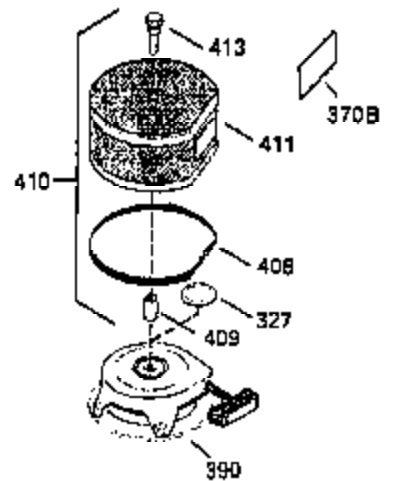

ILLUSTRATION SHOWS TYPICAL PARTS ONLY. ORDER BY PART NUMBER. PARTS NOT LISTED ARE SUPPLIED BY OEM.

OPTIONAL ELECTRIC STARTER MOTOR

OPTIONAL SPARK ARRESTOR

OPTIONAL DEBRIS SCREEN

Ref #	Part Number	Qty	Description
16	35520		Governor Lever
17	29916		Governor Lever Clamp
18	650548		Screw, 8-32 x 5/16"
19	35203		Extension Spring
28	30322		Lock Nut, 8-32
35	29826		Screw, 10-32 x 3/4"
36	29918		Lock Washer
37	29216		Lock Nut, 10-32
38	29642		Retaining Ring
60	35316A		Blower Housing Extension
62	650760		Screw, 8-32 x 3/8"
63	28545		Grommet
65	650128		Screw, 10-24 x 1/2"
66	30063		Screw, Torx T-30 , 1/4-20 x 1/2"
68	33356		Ground Terminal
172	28425		Valve Cover
173	35350		Breather Tube
174	650128		Screw, 10-24 x 1/2"
179	30593		Retainer Clip
182	650517		Screw, 1/4-20 x 27/32"
186A	35523		Choke Link
186	35522		Governor Link
202	33802		Compression Spring
205	650777		Screw, 6-32 x 21/32"
207	35525		Throttle Link
210	27793		Conduit Clip
211	28942		Screw, 10-32 x 3/8"
216	35572		R.P.M. Adjusting Lever (Incl. 202, 205 & 206)
266	650876		Screw, 5/16-18 x 1-1/4"
270	35292		Exhaust Manifold
271	35293		Locking Plate (Manifold)
276	35348		Locking Plate
277	650877		Screw, 5/16-18 x 4-1/2"
284A	650760		Screw, 8-32 x 3/8"
284	35428		Muffler Deflector
361	30063		Screw, Torx T-30, 1/4-20 x 1/2"
370B	34387		Instruction Decal
380	632490		Carburetor (Incl. 184) (Refer to Division 5, Section A, page A4-6 or Fiche 12, Grid F-5for breakdown)
390	590633		Rewind Starter (Refer to Division 5, Section C, page 30 or Fiche 12, Grid G-9 for breakdown)
395	33605		Electric Starter Motor (12 Volt) (Refer to Division 5, Section D, page 20 or Fiche 12, Grid G-13 for breakdown)
396	33329D		Electric Starter Motor (120 Volt)(optional) Engine requires a ring gear flywheel (611091 minimum) and the cylinder must have drilled and tapped startermounting bosses to add the electric starter.
408	35570		Screen Seal
409	35569		Spacer
410	730573		Debris Screen Kit (Incl. 370B & 413)
411	35568		Debris Screen
413	650907		Screw, 5/16-18 x 1-5/8"
414	35352		Spark Arrestor Screen (Incl.416)(Optional)
416	650760		Screw, 8-32 x 3/8" (Optional)