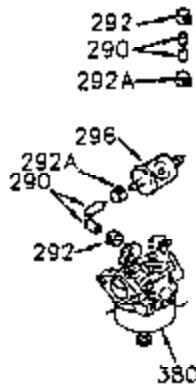

ILLUSTRATION SHOWS TYPICAL PARTS ONLY. ORDER BY PART NUMBER. PARTS NOT LISTED ARE SUPPLIED BY OEM. .

Ref #	Part Number	Qty	Description
245	35403		Air Cleaner Element (Incl. 234)
260A	35338A		Blower Housing (Incl. 281 & 282)
262	29747B		Screw, 5/16-24 x 21/32"
292	26460		Fuel Line Clamp
296	34279B		Fuel Filter (Incl. 2 each of 292 & 29 2A)
308A	35437		Fill Tube Clip
370B	34387		Instruction Decal
370A	34686		Name Decal
380	632490		Carburetor (Incl. 184) (Refer to Division 5, Section A, page A4-6 or Fiche 12, Grid F-5for breakdown)