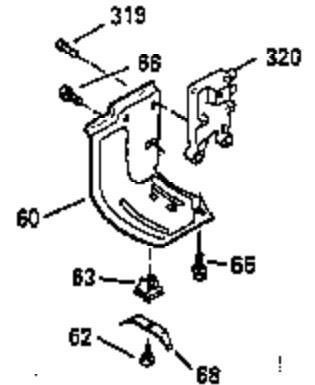

ILLUSTRATION SHOWS TYPICAL PARTS ONLY. ORDER BY PART NUMBER. PARTS NOT LISTED ARE SUPPLIED BY OEM.