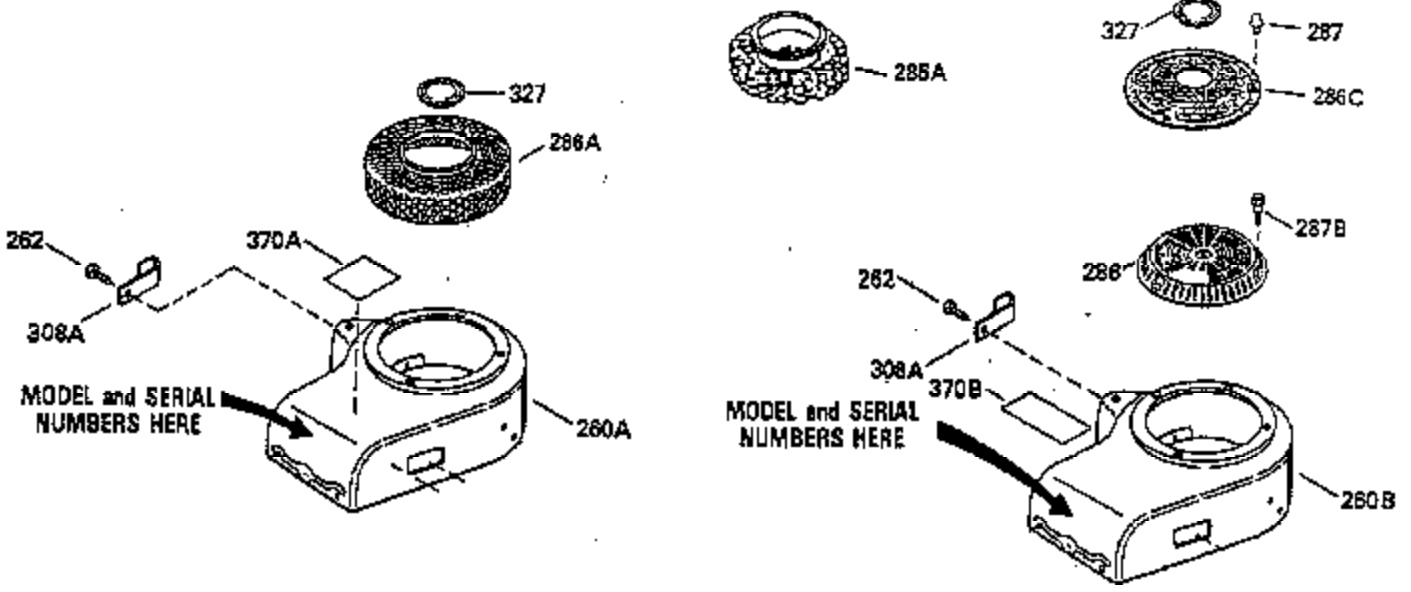

ILLUSTRATION SHOWS TYPICAL PARTS ONLY. ORDER BY PART NUMBER. PARTS NOT LISTED ARE SUPPLIED BY OEM. .

Ref #	Part Number	Qty	Description
245	35403		Air Cleaner Element (Incl. 234)
260A	35338A		Blower Housing (Incl. 281 & 282)
262	29747B		Screw, 5/16-24 x 21/32"
292	26460		Fuel Line Clamp
308A	35437		Fill Tube Clip
370B	34387		Instruction Decal
370A	34686		Name Decal
380	632413		Carburetor (Incl. 184) (Refer to Division 5, Section A, page A4-2 or Fiche 12, Grid F-1for breakdown)