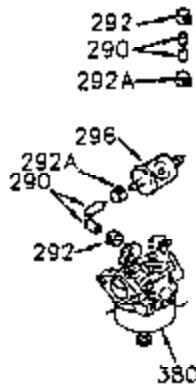

ILLUSTRATION SHOWS TYPICAL PARTS ONLY. ORDER BY PART NUMBER. PARTS NOT LISTED ARE SUPPLIED BY OEM. .

Ref #	Part Number	Qty	Description
245	35403		Air Cleaner Element (Incl. 234)
262	29747B		Screw, 5/16-24 x 21/32"
290	30705		Fuel Line (16" or 40cm)
292	26460		Fuel Line Clamp
308A	35437		Fill Tube Clip
327	35392		Starter Plug
370A	34686		Name Decal
380	632498		Carburetor (Incl. 184) (Refer to Division 5, Section A, page A4-2 or Fiche 12, Grid F-1for breakdown)