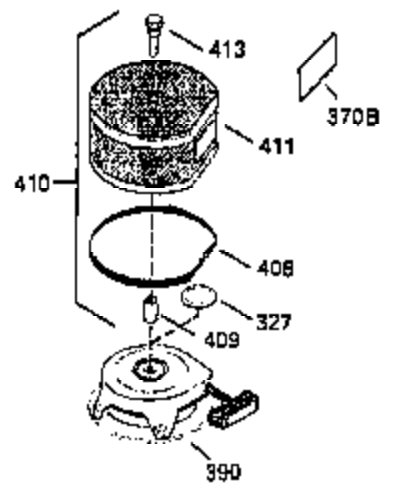

ILLUSTRATION SHOWS TYPICAL PARTS ONLY. ORDER BY PART NUMBER. PARTS NOT LISTED ARE SUPPLIED BY OEM. .

Ref #	Part Number	Qty	Description
245	35403		Air Cleaner Element (Incl. 234)
262	29747B		Screw, 5/16-24 x 21/32"
290	30705		Fuel Line (16" or 40cm)
292	26460		Fuel Line Clamp
308A	35437		Fill Tube Clip
327	35392		Starter Plug
370A	34686		Name Decal
380	632498		Carburetor (Incl. 184) (Refer to Division 5, Section A, page A4-2 or Fiche 12, Grid F-1for breakdown)

ILLUSTRATION SHOWS TYPICAL PARTS ONLY. ORDER BY PART NUMBER. PARTS NOT LISTED ARE SUPPLIED BY OEM.

OPTIONAL ELECTRIC STARTER MOTOR

OPTIONAL SPARK ARRESTOR

OPTIONAL DEBRIS SCREEN

Ref #	Part Number	Qty	Description
16	35520		Governor Lever
17	29916		Governor Lever Clamp
18	650548		Screw, 8-32 x 5/16"
19	35203		Extension Spring
28	30322		Lock Nut, 8-32
35	29826		Screw, 10-32 x 3/4"
36	29918		Lock Washer
37	29216		Lock Nut, 10-32
38	29642		Retaining Ring
60	35316A		Blower Housing Extension
65	650128		Screw, 10-24 x 1/2"
66	30063		Screw, Torx T-30 , 1/4-20 x 1/2"
172	28425		Valve Cover
173	35350		Breather Tube
174	650128		Screw, 10-24 x 1/2"
182	650517		Screw, 1/4-20 x 27/32"
186	35522		Governor Link
209A	30200		Screw, 10-24 x 9/16"
210	27793		Conduit Clip
211	28942		Screw, 10-32 x 3/8"
266	650876		Screw, 5/16-18 x 1-1/4"
270	35292		Exhaust Manifold
271	35293		Locking Plate (Manifold)
276	35348		Locking Plate
277	650877		Screw, 5/16-18 x 4-1/2"
284	35428		Muffler Deflector
327	35392		Starter Plug
380	632498		Carburetor (Incl. 184) (Refer to Division 5, Section A, page A4-2 or Fiche 12, Grid F-1for breakdown)
390	590633		Rewind Starter (Refer to Division 5, Section C, page 30 or Fiche 12, Grid G-9 for breakdown)
396	33329D		Electric Starter Motor (120 Volt)(opt ional) Engine requires a ring gear flywheel (611091 minimum) and the cylinder must have drilled and tapped startermounting bosses to add the electric starter.
414	35352		Spark Arrestor Screen (Incl.416)(Opti onal)
416	650760		Screw, 8-32 x 3/8" (Optional)