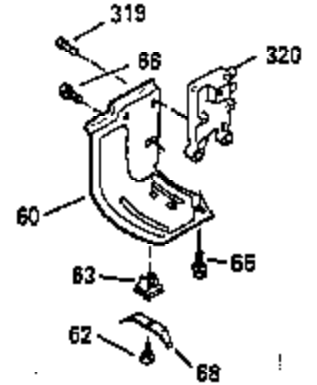

ILLUSTRATION SHOWS TYPICAL PARTS ONLY. ORDER BY PART NUMBER. PARTS NOT LISTED ARE SUPPLIED BY OEM.