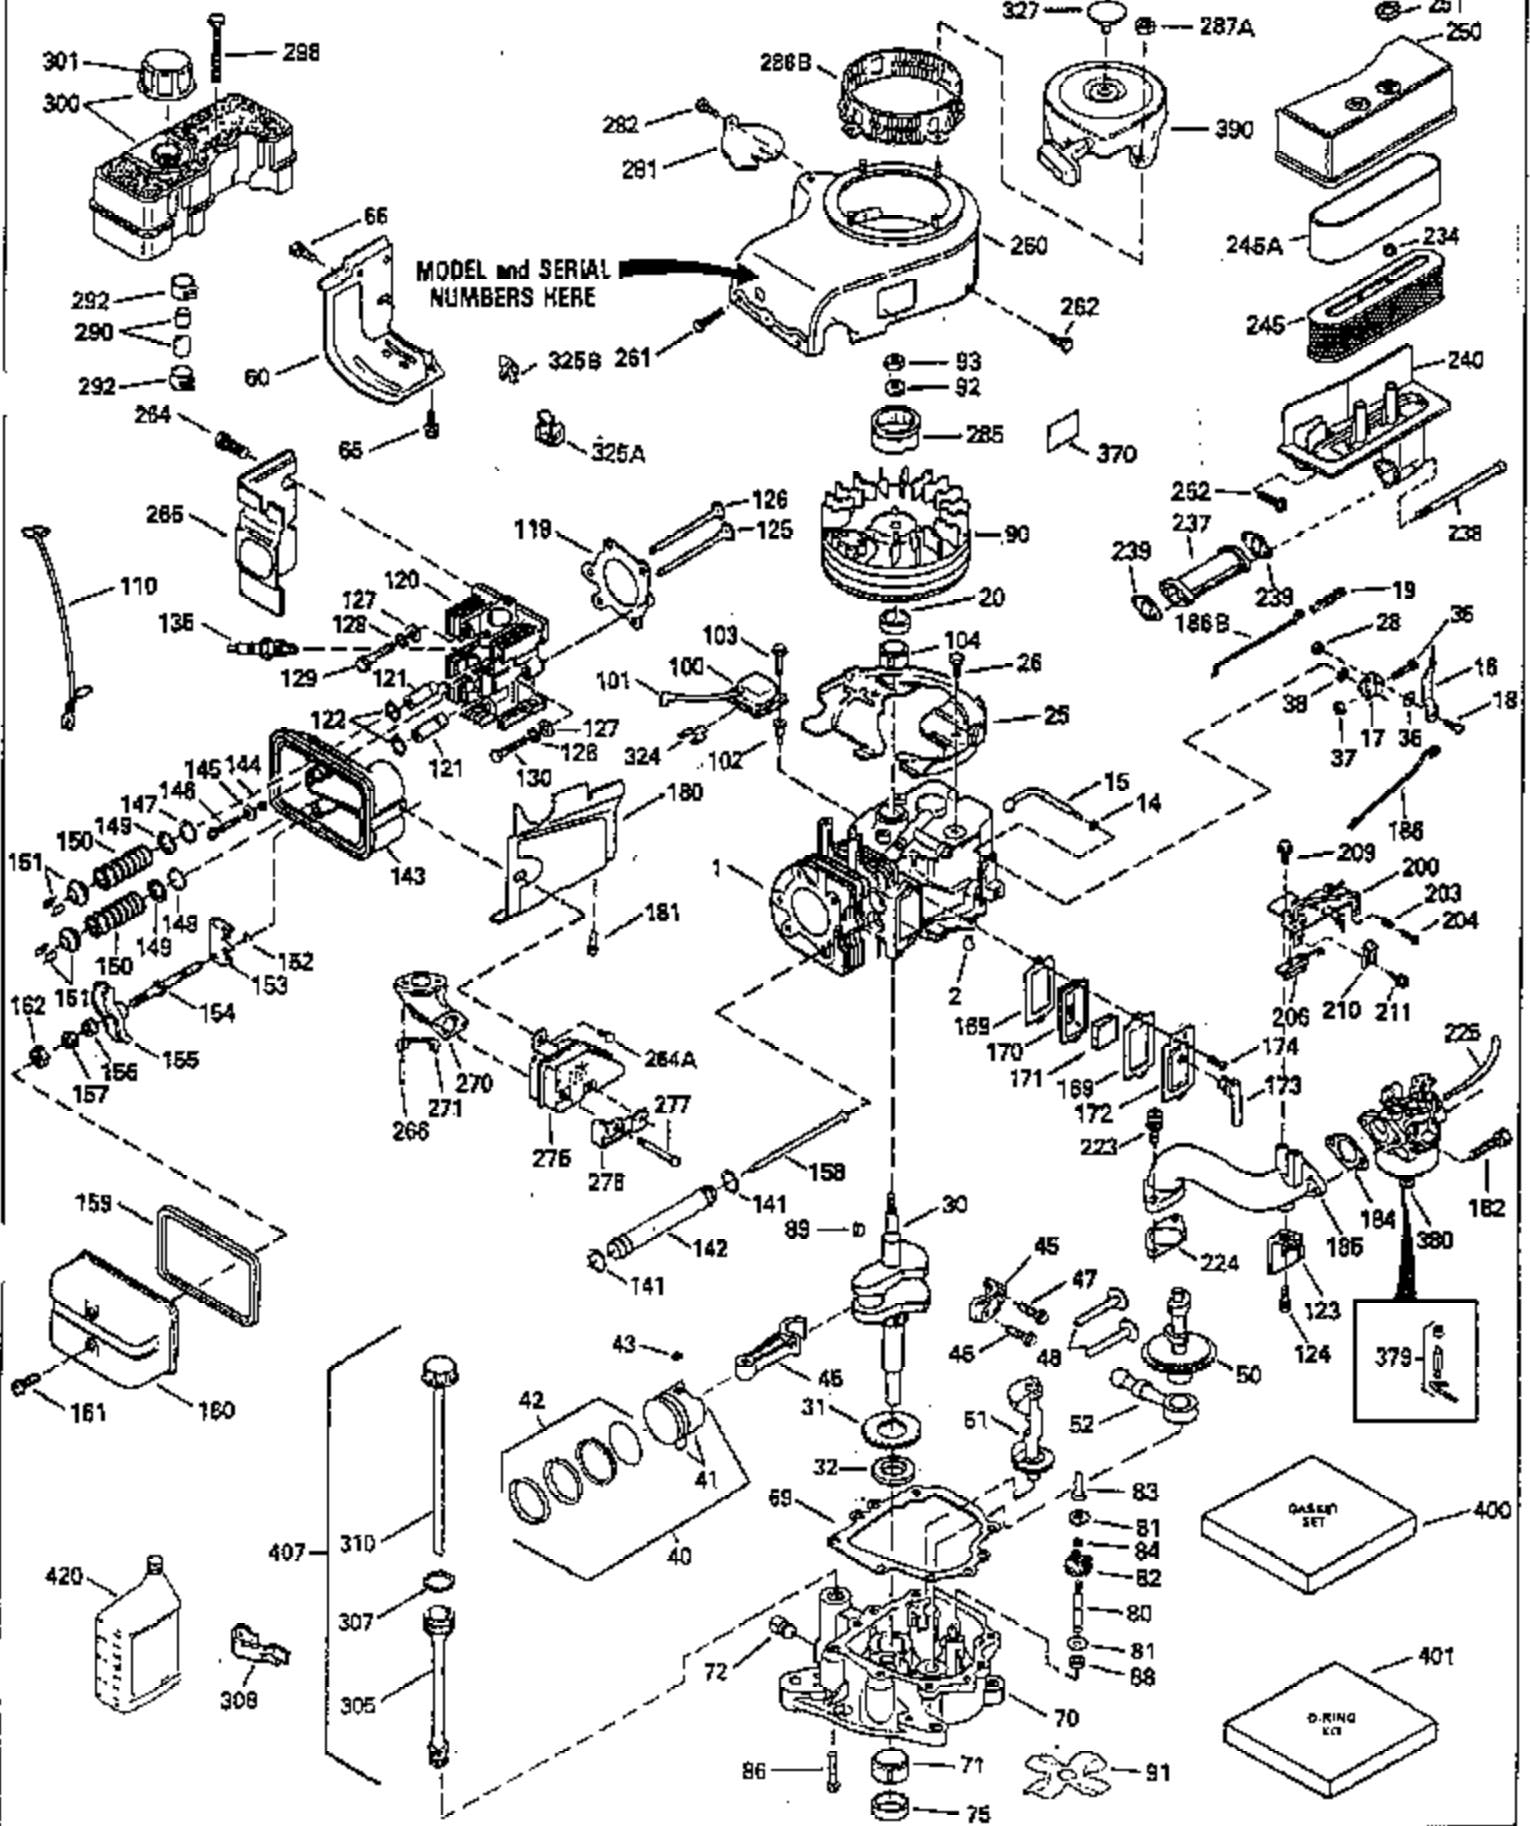

ILLUSTRATION SHOWS TYPICAL PARTS ONLY. ORDER BY PART NUMBER. PARTS NOT LISTED ARE SUPPLIED BY OEM.

Ref #	Part Number	Qty	Description
1	35323A		Cylinder (Incl. 2 & 20) (3-5/16" Bore)
2	27652		Dowel Pin
14	28277		Washer
15	35324		Governor Rod
16	35520		Governor Lever
17	29916		Governor Lever Clamp
18	650548		Screw, 8-32 x 5/16"
19	35203		Extension Spring
20	35319		Oil Seal
25	35326		Blower Housing Baffle
26	650561		Screw, 1/4-20 x 5/8"
28	30322		Lock Nut, 8-32
30	35336B		Crankshaft (Counterbalance)
31	35327		Counterbalance Gear
32	35653		Shim Washer (.015") (Use as required)
35	29826		Screw, 10-32 x 3/4"
36	29918		Lock Washer
37	29216		Lock Nut, 10-32
38	29642		Retaining Ring
40	35339A		Piston, Pin & Ring Set (Std.) (3-5/16 ")
40	35340A		Piston, Pin & Ring Set (.010" OS)
40	35341A		Piston, Pin & Ring Set (.020" OS)
41	35329		Piston & Pin Assy. (Std.) (Incl. No. 43)
41	35430		Piston & Pin Assy. (.010" OS) (Incl. 43)
41	35431		Piston & Pin Assy. (.020" OS) (Incl. 43)
42	34866A		Ring Set (Std.)
42	34867A		Ring Set (.010" OS)
42	34868A		Ring Set (.020" OS)
43	31919		Piston Pin Retaining Ring
45	35330A		Connecting Rod Ass'y. (Incl. 46 & 47)
46	650908		Connecting Rod Bolt
47	650882		Connecting Rod Bolt
48	35313		Valve Lifter
50	35314		Camshaft (MCR)
51	35315A		Counterbalance Weight
52	31356		Oil Pump
60	35316A		Blower Housing Extension
65	650128		Screw, 10-24 x 1/2"
66	30063		Screw, Torx T-30 , 1/4-20 x 1/2"
69	35317		* Mounting Flange Gasket
70	35711A		Mounting Flange (Incl. 72, 75 & 80)
72	31927		Oil Drain Plug
75	35319		Oil Seal
80	35712		Governor Shaft
81	35479		Washer, Flat
82	35321		Governor Gear Ass'y. (Incl. 81)
83	35322		Governor Spool
84	29193		Retaining Ring
86	650833		Screw, 1/4-20 x 1-3/16"
88	31707A		Spacer (Incl. 81)
89	32589		Flywheel Key
90	611090		Flywheel
92	650880		Lock Washer
93	650881		Flywheel Nut
100	35135		Solid State Ignition
101	610118		Spark Plug Cover
102	650872		Solid State Mounting Stud
103	650814		Screw, Torx T-15, 10-24 x 1"