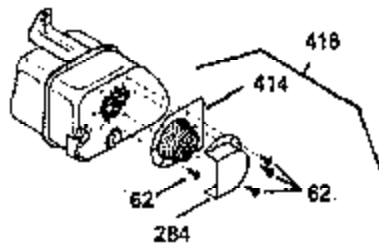

ILLUSTRATION SHOWS TYPICAL PARTS ONLY. ORDER BY PART NUMBER. PARTS NOT LISTED ARE SUPPLIED BY OEM. .

Ref #	Part Number	Qty	Description
245	35403		Air Cleaner Element (Incl. 234)
262	29747B		Screw, 5/16-24 x 21/32"
290	30705		Fuel Line (16" or 40cm)
292	26460		Fuel Line Clamp
308A	35437		Fill Tube Clip
327	35392		Starter Plug
370A	34686		Name Decal
380	632498		Carburetor (Incl. 184) (Refer to Division 5, Section A, page A4-2 or Fiche 12, Grid F-1for breakdown)

ILLUSTRATION SHOWS TYPICAL PARTS ONLY. ORDER BY PART NUMBER. PARTS NOT LISTED ARE SUPPLIED BY OEM.

OPTIONAL ELECTRIC STARTER MOTOR

OPTIONAL SPARK ARRESTOR

OPTIONAL DEBRIS SCREEN

Ref #	Part Number	Qty	Description
16	35520		Governor Lever
17	29916		Governor Lever Clamp
18	650548		Screw, 8-32 x 5/16"
19	35203		Extension Spring
28	30322		Lock Nut, 8-32
35	29826		Screw, 10-32 x 3/4"
36	29918		Lock Washer
37	29216		Lock Nut, 10-32
38	29642		Retaining Ring
60	35316A		Blower Housing Extension
65	650128		Screw, 10-24 x 1/2"
66	30063		Screw, Torx T-30 , 1/4-20 x 1/2"
172	28425		Valve Cover
173	35350		Breather Tube
174	650128		Screw, 10-24 x 1/2"
182	650517		Screw, 1/4-20 x 27/32"
186	35522		Governor Link
209A	30200		Screw, 10-24 x 9/16"
210	27793		Conduit Clip
211	28942		Screw, 10-32 x 3/8"
266	650876		Screw, 5/16-18 x 1-1/4"
270	35292		Exhaust Manifold
271	35293		Locking Plate (Manifold)
276	35348		Locking Plate
277	650877		Screw, 5/16-18 x 4-1/2"
284	35428		Muffler Deflector
327	35392		Starter Plug
380	632498		Carburetor (Incl. 184) (Refer to Division 5, Section A, page A4-2 or Fiche 12, Grid F-1for breakdown)
390	590633		Rewind Starter (Refer to Division 5, Section C, page 30 or Fiche 12, Grid G-9 for breakdown)
396	33329D		Electric Starter Motor (120 Volt)(opt ional) Engine requires a ring gear flywheel (611091 minimum) and the cylinder must have drilled and tapped startermounting bosses to add the electric starter.
414	35352		Spark Arrestor Screen (Incl.416)(Opti onal)
416	650760		Screw, 8-32 x 3/8" (Optional)