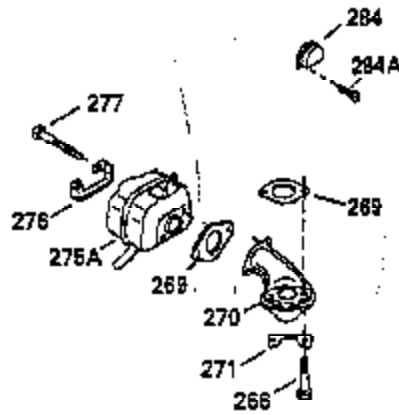

ILLUSTRATION SHOWS TYPICAL PARTS ONLY. ORDER BY PART NUMBER. PARTS NOT LISTED ARE SUPPLIED BY OEM.