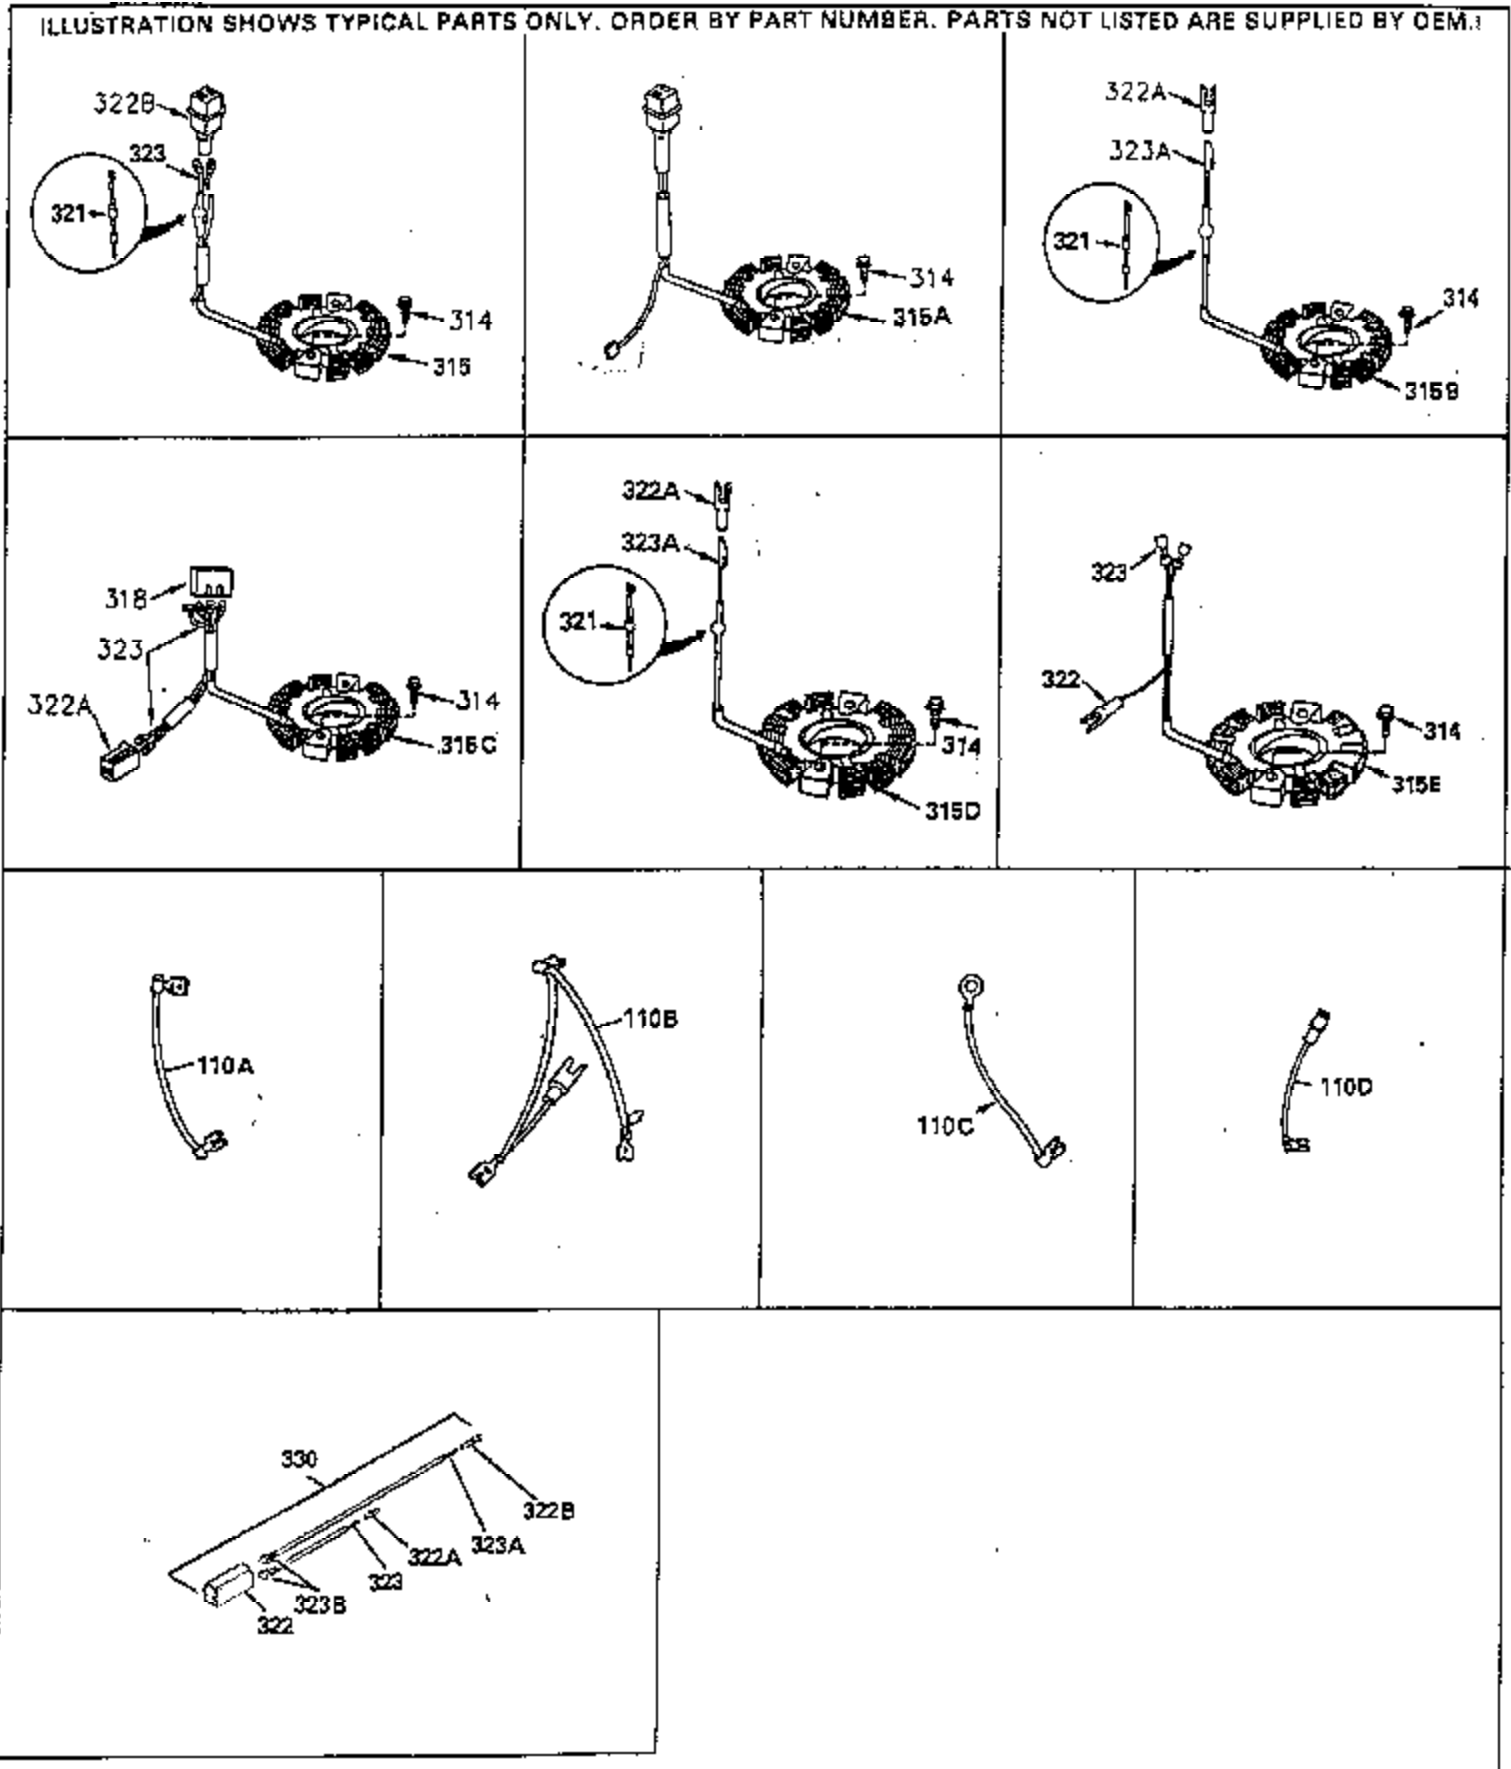

ILLUSTRATION SHOWS TYPICAL PARTS ONLY. ORDER BY PART NUMBER. PARTS NOT LISTED ARE SUPPLIED BY OEM.

Ref #	Part Number	Qty	Description
110A	35183		Ground Wire
314	650873		Screw, 1/4-20 x 3/4"
315	611104		Alt.Coil (3/5 Split) (Incl.321,322 & 323)