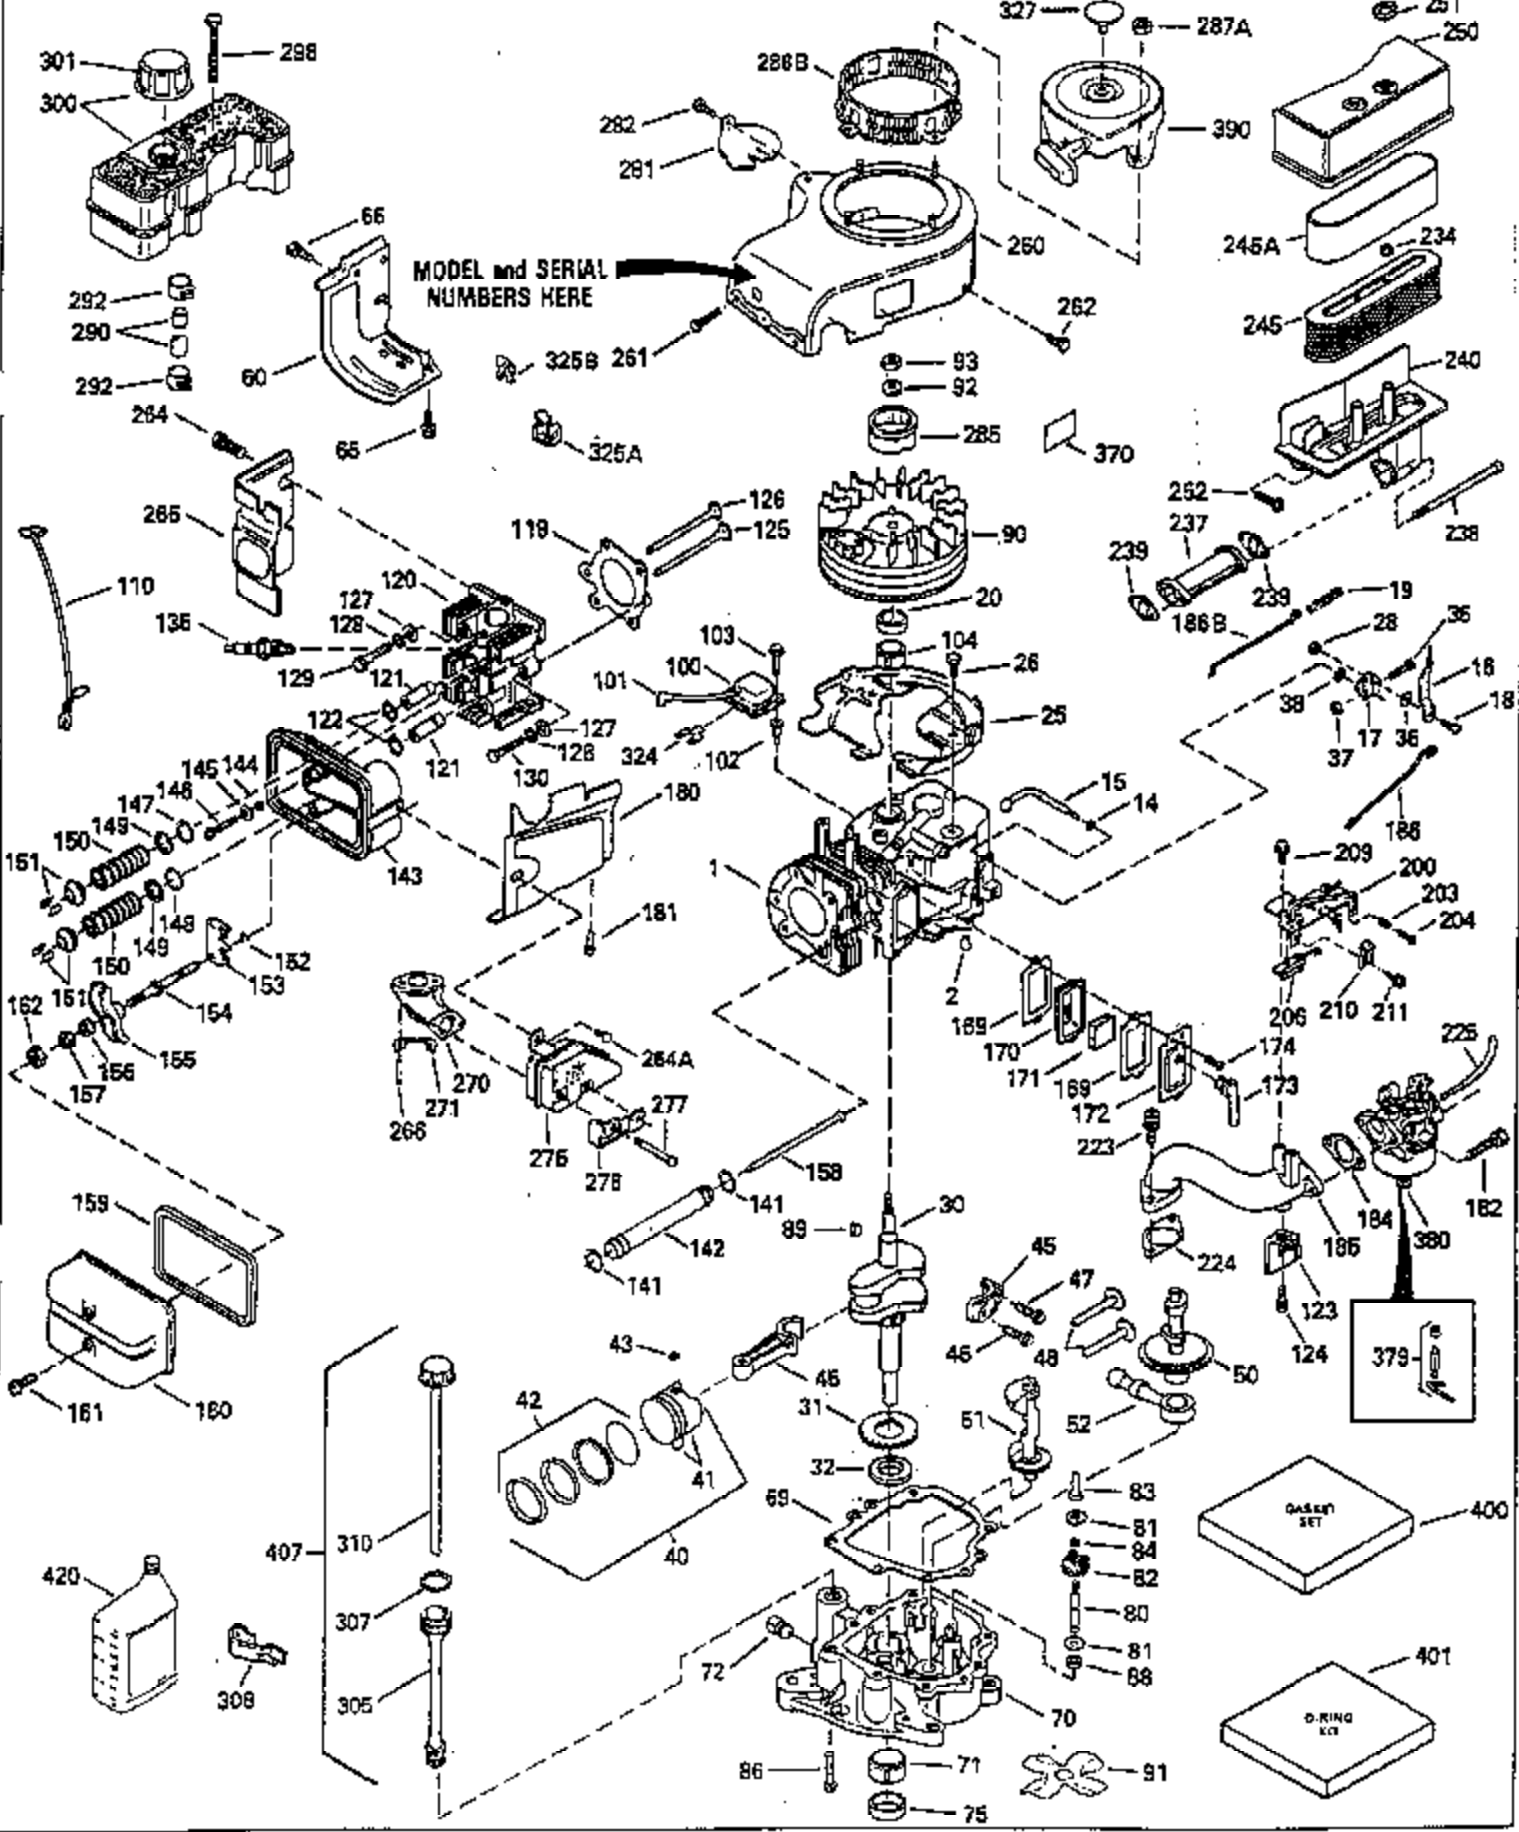

ILLUSTRATION SHOWS TYPICAL PARTS ONLY. ORDER BY PART NUMBER. PARTS NOT LISTED ARE SUPPLIED BY OEM.

Ref #	Part Number	Qty	Description
1	35323A		Cylinder (Incl. 2 & 20) (3-5/16" Bore)
2	27652		Dowel Pin
14	28277		Washer
15	35324		Governor Rod
16	35520		Governor Lever
17	29916		Governor Lever Clamp
18	650548		Screw, 8-32 x 5/16"
19	35203		Extension Spring
20	35319		Oil Seal
25	35326		Blower Housing Baffle
26	650561		Screw, 1/4-20 x 5/8"
28	30322		Lock Nut, 8-32
30	35336B		Crankshaft (Counterbalance)
31	35327		Counterbalance Gear
32	35653		Shim Washer (.015") (Use as required)
35	29826		Screw, 10-32 x 3/4"
36	29918		Lock Washer
37	29216		Lock Nut, 10-32
38	29642		Retaining Ring
40	35339A		Piston, Pin & Ring Set (Std.) (3-5/16 ")
40	35340A		Piston, Pin & Ring Set (.010" OS)
40	35341A		Piston, Pin & Ring Set (.020" OS)
41	35329		Piston & Pin Assy. (Std.) (Incl. No. 43)
41	35430		Piston & Pin Assy. (.010" OS) (Incl. 43)
41	35431		Piston & Pin Assy. (.020" OS) (Incl. 43)
42	34866A		Ring Set (Std.)
42	34867A		Ring Set (.010" OS)
42	34868A		Ring Set (.020" OS)
43	31919		Piston Pin Retaining Ring
45	35330A		Connecting Rod Ass'y. (Incl. 46 & 47)
46	650908		Connecting Rod Bolt
47	650882		Connecting Rod Bolt
48	35313		Valve Lifter
50	35314		Camshaft (MCR)
51	35315A		Counterbalance Weight
52	31356		Oil Pump
60	35316A		Blower Housing Extension
65	650128		Screw, 10-24 x 1/2"
66	30063		Screw, Torx T-30 , 1/4-20 x 1/2"
69	35317		* Mounting Flange Gasket
70	35711A		Mounting Flange (Incl. 72, 75 & 80)
72	31927		Oil Drain Plug
75	35319		Oil Seal
80	35712		Governor Shaft
81	35479		Washer, Flat
82	35321		Governor Gear Ass'y. (Incl. 81)
83	35322		Governor Spool
84	29193		Retaining Ring
86	650833		Screw, 1/4-20 x 1-3/16"
88	31707A		Spacer (Incl. 81)
89	32589		Flywheel Key
90	611094		Flywheel (7 amp w/ring gear)
92	650880		Lock Washer
93	650881		Flywheel Nut
100	35135		Solid State Ignition
101	610118		Spark Plug Cover
102	650872		Solid State Mounting Stud
103	650814		Screw, Torx T-15, 10-24 x 1"