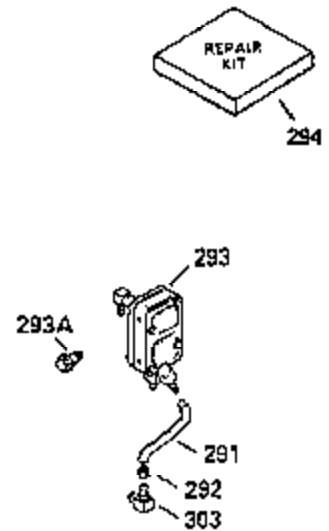

ILLUSTRATION SHOWS TYPICAL PARTS ONLY. ORDER BY PART NUMBER. PARTS NOT LISTED ARE SUPPLIED BY OEM. .

Ref #	Part Number	Qty	Description
245	35403		Air Cleaner Element (Incl. 234)
260B	35794		Blower Housing
262	29747B		Screw, 5/16-24 x 21/32"
290	30705		Fuel Line (16" or 40cm)
292	26460		Fuel Line Clamp
308A	35437		Fill Tube Clip
327	35392		Starter Plug
370A	34686		Name Decal
380	632498		Carburetor (Incl. 184) (Refer to Division 5, Section A, page A4-2 or Fiche 12, Grid F-1for breakdown)