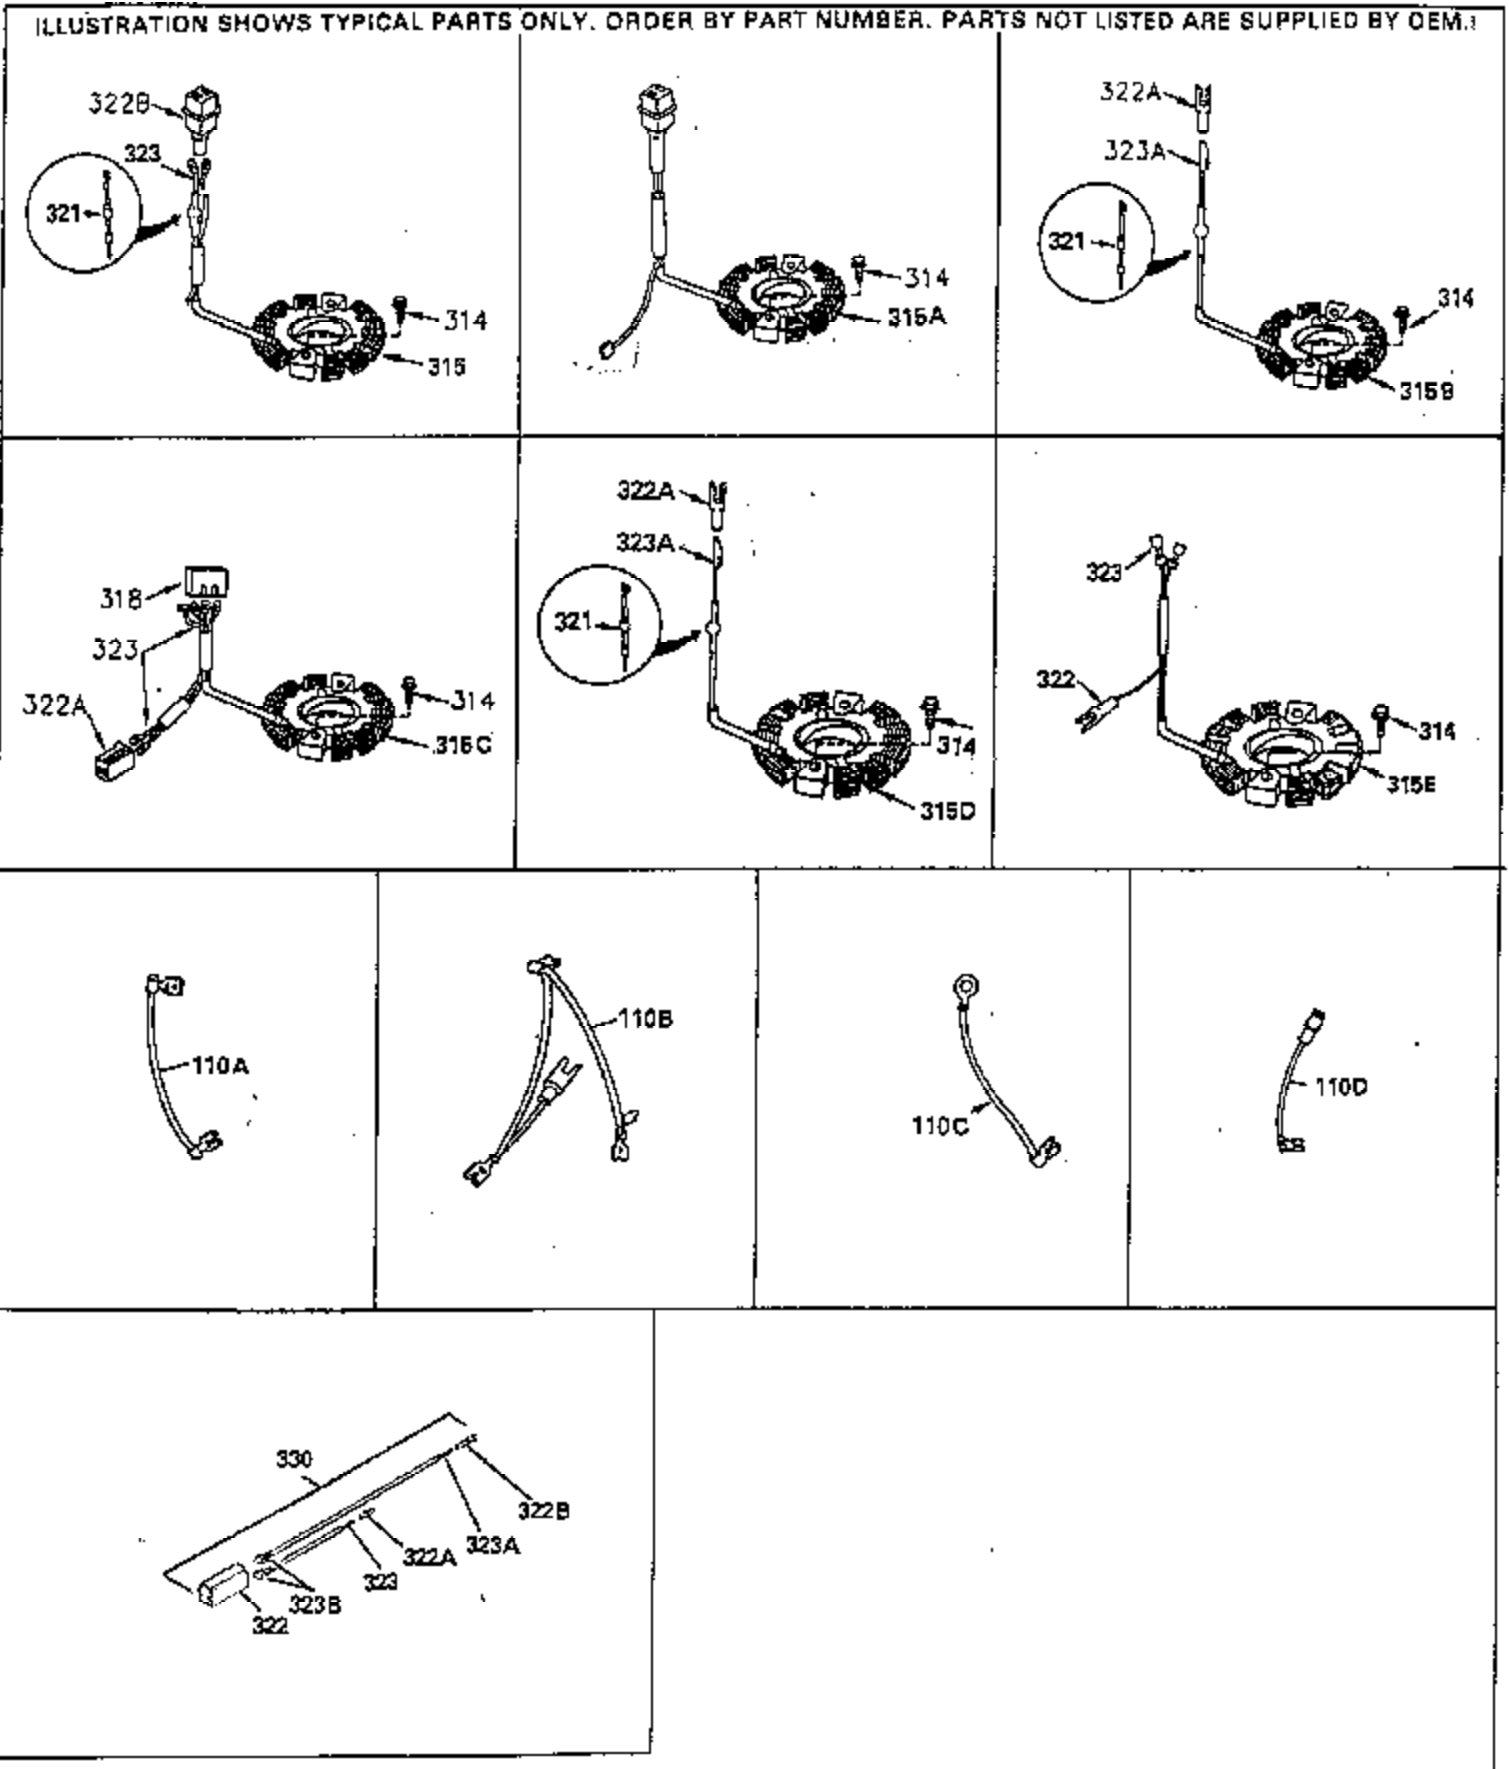

ILLUSTRATION SHOWS TYPICAL PARTS ONLY. ORDER BY PART NUMBER. PARTS NOT LISTED ARE SUPPLIED BY OEM. .

Ref #	Part Number	Qty	Description
245	35403		Air Cleaner Element (Incl. 234)
260B	35794		Blower Housing
262	29747B		Screw, 5/16-24 x 21/32"
290	30705		Fuel Line (16" or 40cm)
292	26460		Fuel Line Clamp
308A	35437		Fill Tube Clip
327	35392		Starter Plug
370A	34686		Name Decal
380	632498		Carburetor (Incl. 184) (Refer to Division 5, Section A, page A4-2 or Fiche 12, Grid F-1for breakdown)

ILLUSTRATION SHOWS TYPICAL PARTS ONLY. ORDER BY PART NUMBER. PARTS NOT LISTED ARE SUPPLIED BY OEM.

Ref #	Part Number	Qty	Description
110A	35183		Ground Wire
314	650873		Screw, 1/4-20 x 3/4"
315	611104		Alt.Coil (3/5 Split) (Incl.321,322 & 323)
321	611161		Diode
322	611142		Connector Body
323	611118		Terminal