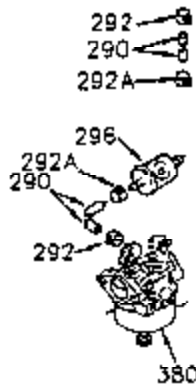

ILLUSTRATION SHOWS TYPICAL PARTS ONLY. ORDER BY PART NUMBER. PARTS NOT LISTED ARE SUPPLIED BY OEM. .

Ref #	Part Number	Qty	Description
245	35403		Air Cleaner Element (Incl. 234)
260B	35794		Blower Housing
262	29747B		Screw, 5/16-24 x 21/32"
290	30705		Fuel Line (16" or 40cm)
292	26460		Fuel Line Clamp
308A	35437		Fill Tube Clip
327	35392		Starter Plug
370A	34686		Name Decal
380	632498		Carburetor (Incl. 184) (Refer to Division 5, Section A, page A4-2 or Fiche 12, Grid F-1for breakdown)