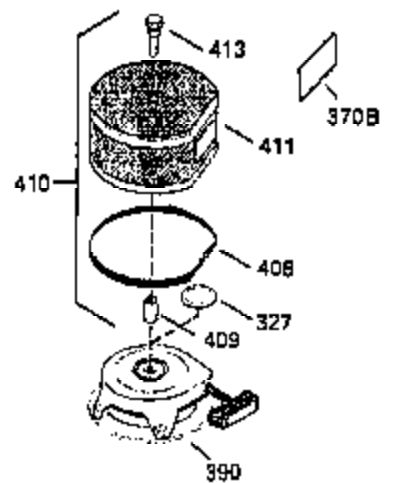

ILLUSTRATION SHOWS TYPICAL PARTS ONLY. ORDER BY PART NUMBER. PARTS NOT LISTED ARE SUPPLIED BY OEM.

**OPTIONAL ELECTRIC STARTER MOTOR**

**OPTIONAL SPARK ARRESTOR**

**OPTIONAL DEBRIS SCREEN**

Ref #	Part Number	Qty	Description
16	35520		Governor Lever
17	29916		Governor Lever Clamp
18	650548		Screw, 8-32 x 5/16"
19	35203		Extension Spring
28	30322		Lock Nut, 8-32
35	29826		Screw, 10-32 x 3/4"
36	29918		Lock Washer
37	29216		Lock Nut, 10-32
38	29642		Retaining Ring
60	35316A		Blower Housing Extension
62	650760		Screw, 8-32 x 3/8"
63	28545		Grommet
65	650128		Screw, 10-24 x 1/2"
66	30063		Screw, Torx T-30 , 1/4-20 x 1/2"
68	33356		Ground Terminal
172	28425		Valve Cover
173	35350		Breather Tube
174	650128		Screw, 10-24 x 1/2"
182	650517		Screw, 1/4-20 x 27/32"
186	35522		Governor Link
209A	30200		Screw, 10-24 x 9/16"
210	27793		Conduit Clip
211	28942		Screw, 10-32 x 3/8"
266	650876		Screw, 5/16-18 x 1-1/4"
270	35292		Exhaust Manifold
271	35293		Locking Plate (Manifold)
276	35348		Locking Plate
277	650877		Screw, 5/16-18 x 4-1/2"
284A	650760		Screw, 8-32 x 3/8"
284	35428		Muffler Deflector
327	35392		Starter Plug
361	30063		Screw, Torx T-30, 1/4-20 x 1/2"
363	34148		Spring
380	632498		Carburetor (Incl. 184) (Refer to Division 5, Section A, page A4-2 or Fiche 12, Grid F-1for breakdown)
390	590633		Rewind Starter (Refer to Division 5, Section C, page 30 or Fiche 12, Grid G-9 for breakdown)
395	33605		Electric Starter Motor (12 Volt) (Refer to Division 5, Section D, page 20 or Fiche 12, Grid G-13 for breakdown)
396	33329D		Electric Starter Motor (120 Volt)(opt ional) Engine requires a ring gear flywheel (611091 minimum) and the cylinder must have drilled and tapped startermounting bosses to add the electric starter.
414	35352		Spark Arrestor Screen (Incl.416)(Opti onal)
416	650760		Screw, 8-32 x 3/8" (Optional)