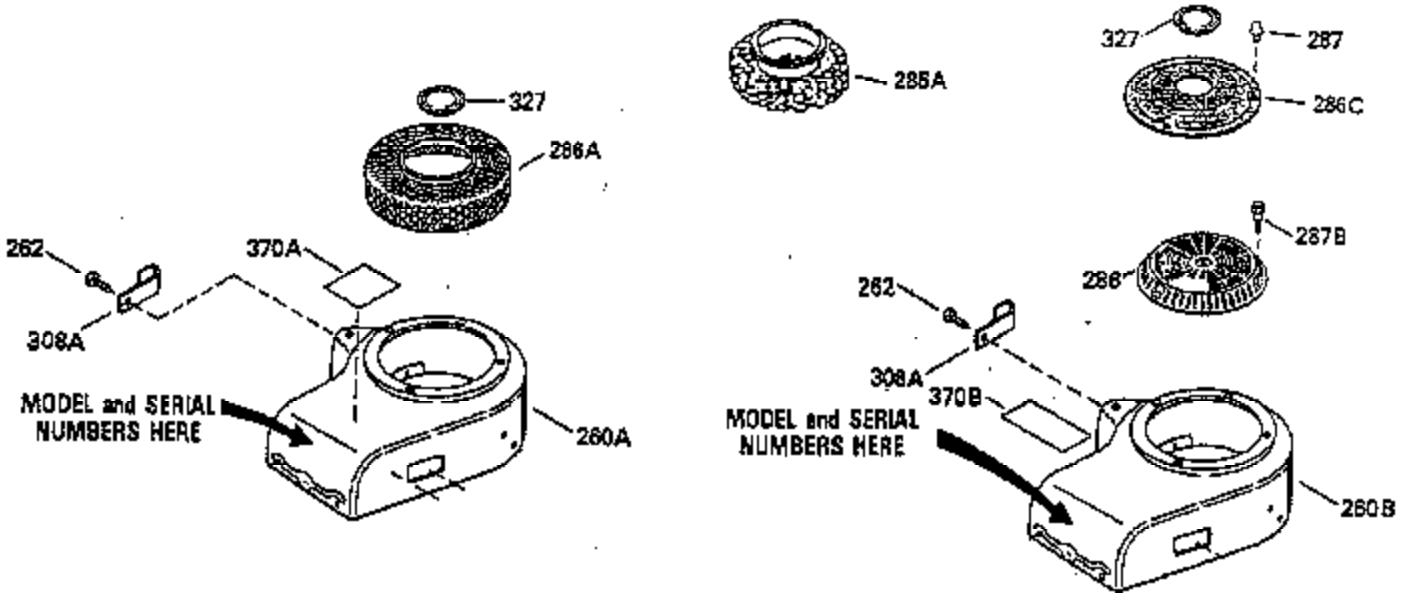

ILLUSTRATION SHOWS TYPICAL PARTS ONLY. ORDER BY PART NUMBER. PARTS NOT LISTED ARE SUPPLIED BY OEM. .

Ref #	Part Number	Qty	Description
245	35403		Air Cleaner Element (Incl. 234)
260B	35794		Blower Housing
262	29747B		Screw, 5/16-24 x 21/32"
290	30705		Fuel Line (16" or 40cm)
292	26460		Fuel Line Clamp
308A	35437		Fill Tube Clip
327	35392		Starter Plug
370A	34686		Name Decal
380	632498		Carburetor (Incl. 184) (Refer to Division 5, Section A, page A4-2 or Fiche 12, Grid F-1for breakdown)