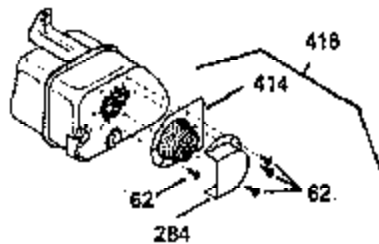

OPTIONAL SPARK ARRESTOR