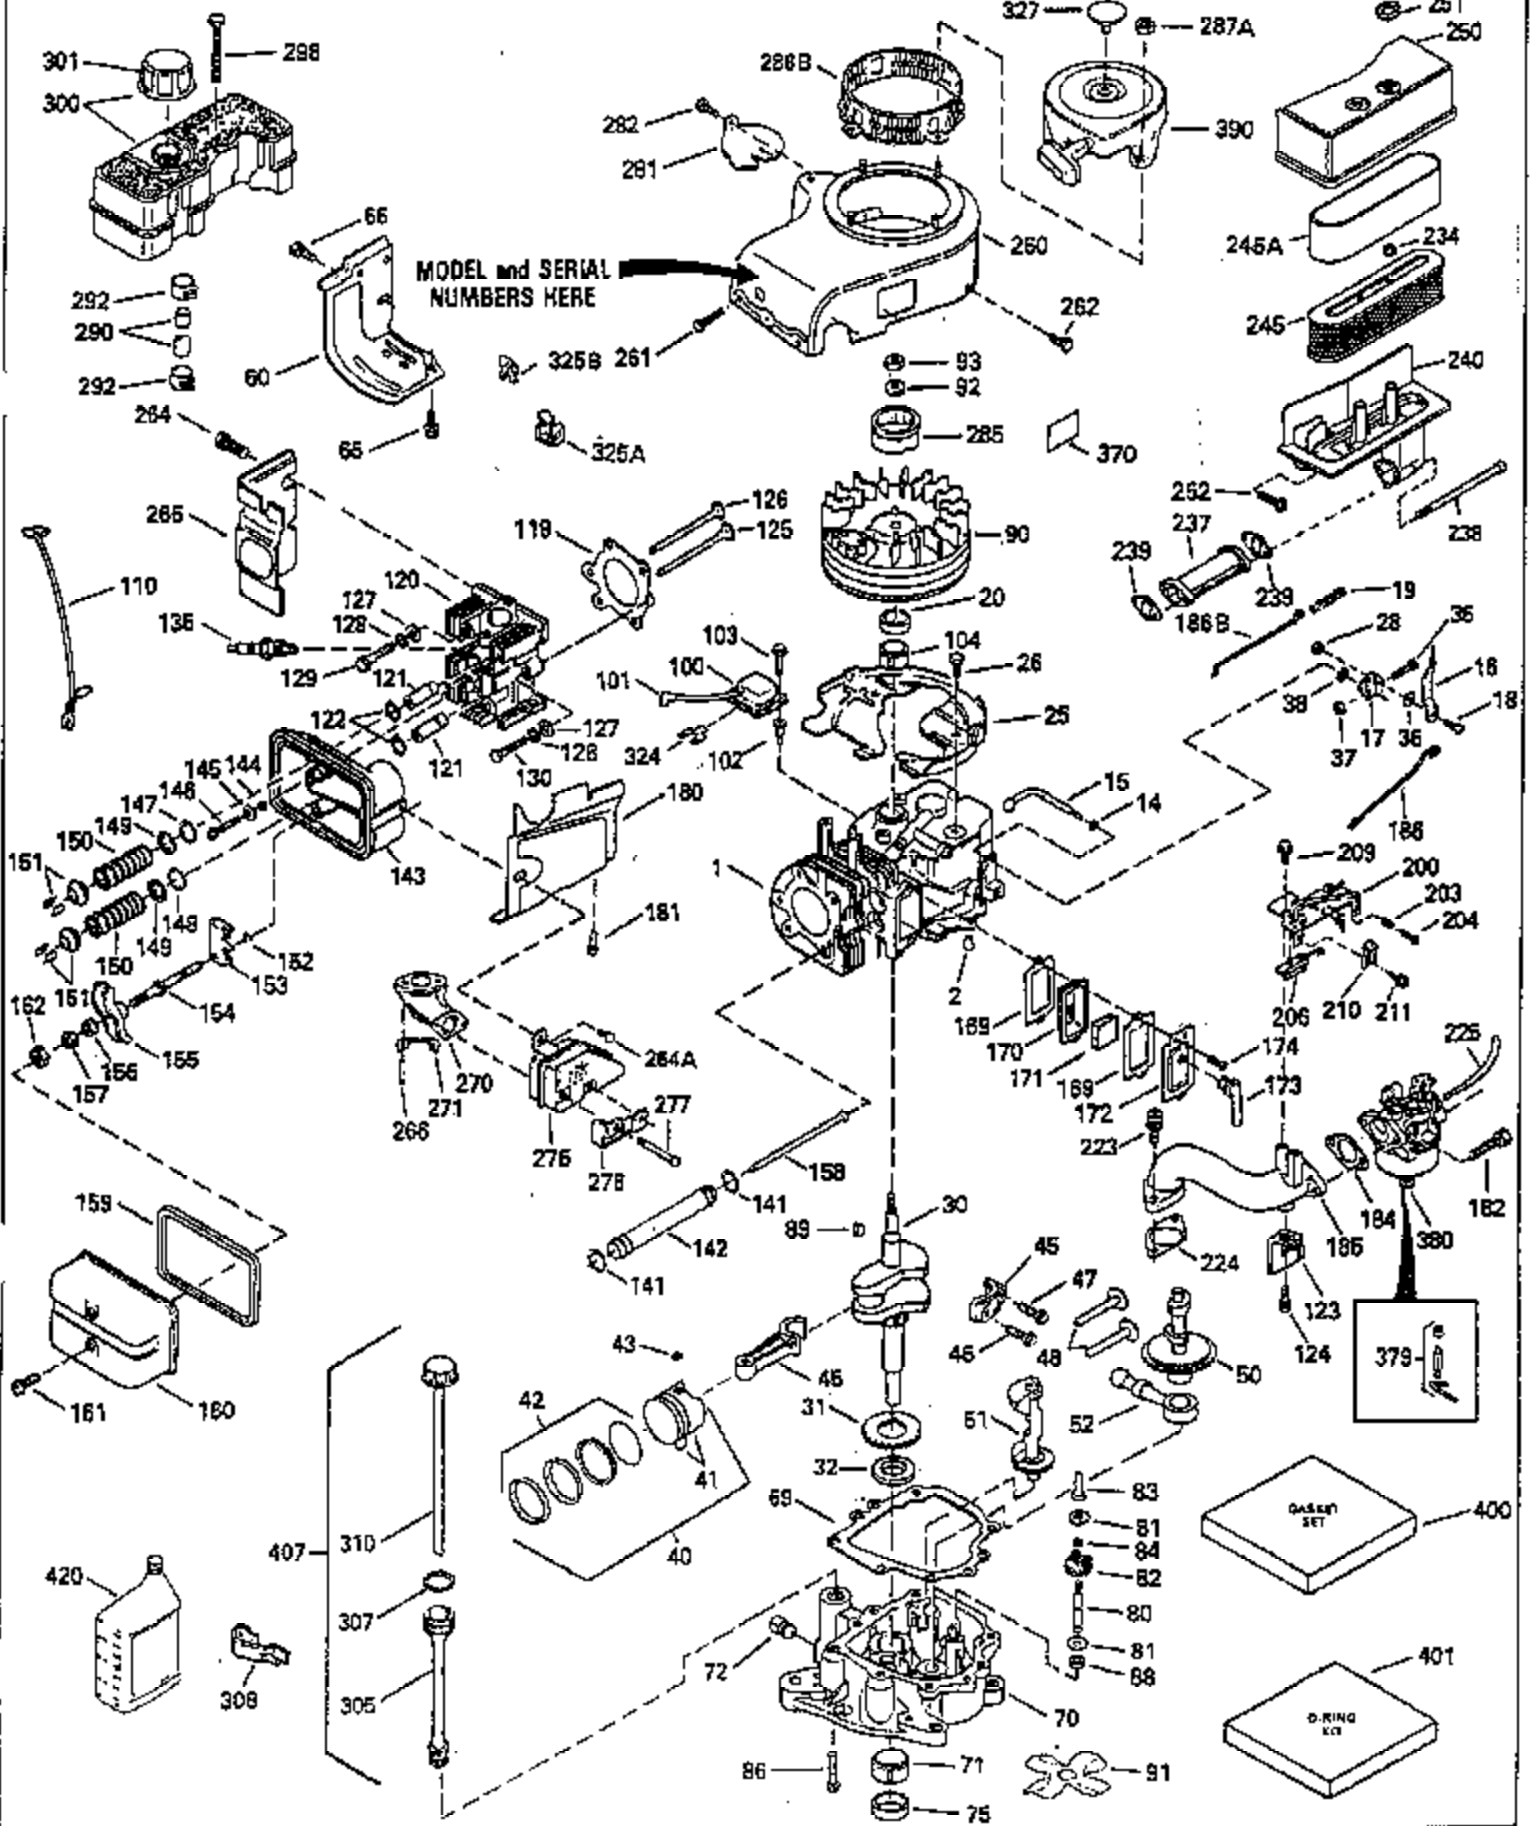

ILLUSTRATION SHOWS TYPICAL PARTS ONLY. ORDER BY PART NUMBER. PARTS NOT LISTED ARE SUPPLIED BY OEM.

Ref #	Part Number	Qty	Description
1	35399B		Cylinder (Incl. 2, 20 & 104) (3-5/16" Bore)
2	27652		Dowel Pin
14	28277		Washer
15	35324		Governor Rod
16	35520		Governor Lever
17	29916		Governor Lever Clamp
18	650548		Screw, 8-32 x 5/16"
19	35203		Extension Spring
20	35319		Oil Seal
25	35326		Blower Housing Baffle
26	650561		Screw, 1/4-20 x 5/8"
28	30322		Lock Nut, 8-32
30	35336B		Crankshaft (Counterbalance)
31	35327		Counterbalance Gear
32	35653		Shim Washer (.015") (Use as required)
35	29826		Screw, 10-32 x 3/4"
36	29918		Lock Washer
37	29216		Lock Nut, 10-32
38	29642		Retaining Ring
40	35339A		Piston, Pin & Ring Set (Std.) (3-5/16 ")
40	35340A		Piston, Pin & Ring Set (.010" OS)
40	35341A		Piston, Pin & Ring Set (.020" OS)
41	35329		Piston & Pin Assy. (Std.) (Incl. No. 43)
41	35430		Piston & Pin Assy. (.010" OS) (Incl. 43)
41	35431		Piston & Pin Assy. (.020" OS) (Incl. 43)
42	34866A		Ring Set (Std.)
42	34867A		Ring Set (.010" OS)
42	34868A		Ring Set (.020" OS)
43	31919		Piston Pin Retaining Ring
45	35330A		Connecting Rod Ass'y. (Incl. 46 & 47)
46	650908		Connecting Rod Bolt
47	650882		Connecting Rod Bolt
48	35313		Valve Lifter
50	35314		Camshaft (MCR)
51	35315A		Counterbalance Weight
52	31356		Oil Pump
60	35316A		Blower Housing Extension
65	650128		Screw, 10-24 x 1/2"
66	30063		Screw, Torx T-30 , 1/4-20 x 1/2"
69	35317		* Mounting Flange Gasket
70	35401A		Mounting Flange (Incl. 71, 72, 75 & 8 0)
71	35377		Crankshaft Bushing
72	31927		Oil Drain Plug
75	35319		Oil Seal
80	35320		Governor Shaft
81	35479		Washer, Flat
82	35321		Governor Gear Ass'y. (Incl. 81)
83	35322		Governor Spool
84	29193		Retaining Ring
86	650833		Screw, 1/4-20 x 1-3/16"
88	31707A		Spacer (Incl. 81)
89	32589		Flywheel Key
90	611094		Flywheel (7 amp w/ring gear)
92	650880		Lock Washer
93	650881		Flywheel Nut
100	35135		Solid State Ignition
101	610118		Spark Plug Cover
102	650872		Solid State Mounting Stud