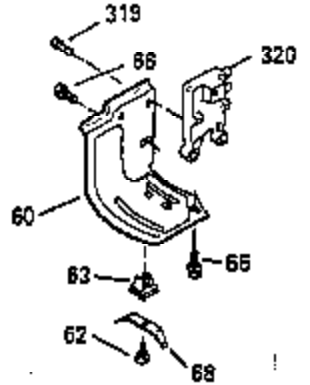

ILLUSTRATION SHOWS TYPICAL PARTS ONLY. ORDER BY PART NUMBER. PARTS NOT LISTED ARE SUPPLIED BY OEM.