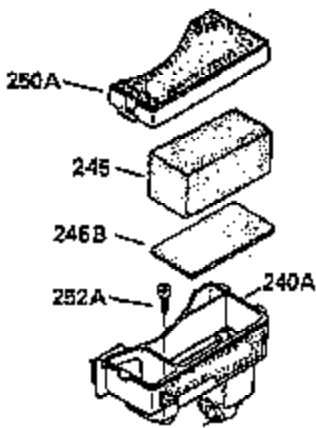

ILLUSTRATION SHOWS TYPICAL PARTS ONLY. ORDER BY PART NUMBER. PARTS NOT LISTED ARE SUPPLIED BY OEM. .

Ref #	Part Number	Qty	Description
245	35403		Air Cleaner Element (Incl. 234)
260B	35794		Blower Housing
262	29747B		Screw, 5/16-24 x 21/32"
286A	35194		Starter Screen
290	30705		Fuel Line (16" or 40cm)
292	26460		Fuel Line Clamp
308A	35437		Fill Tube Clip
370A	34686		Name Decal
380	632413		Carburetor (Incl. 184) (Refer to Division 5, Section A, page A4-2 or Fiche 12, Grid F-1for breakdown)