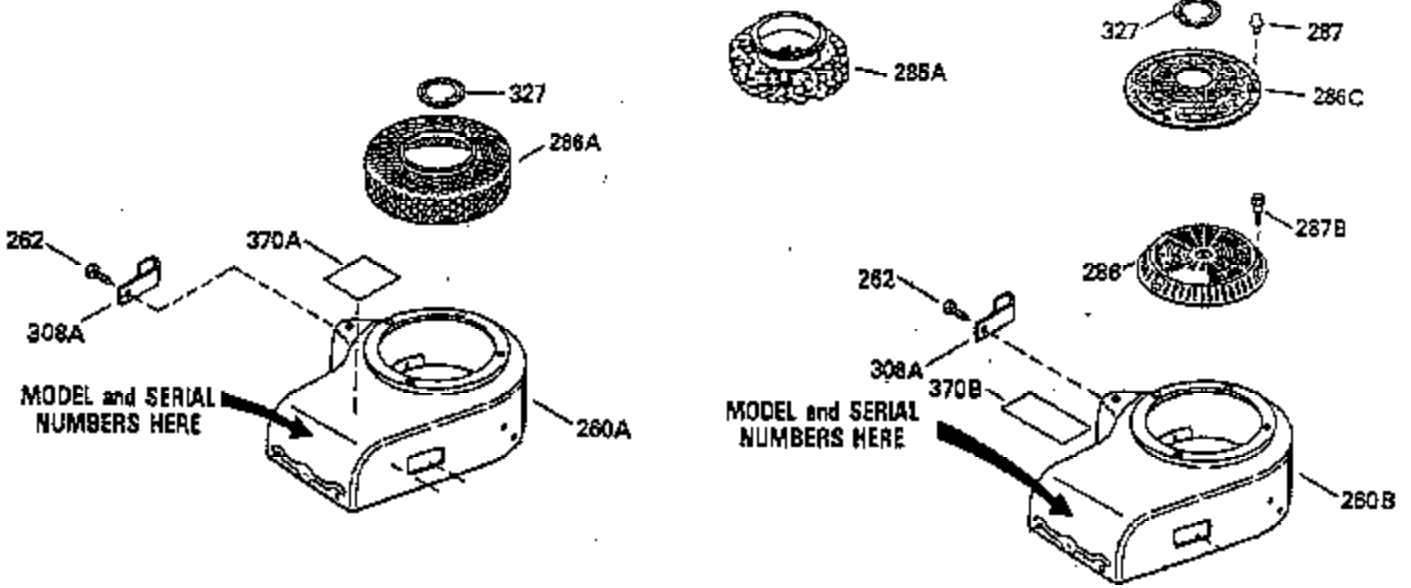

ILLUSTRATION SHOWS TYPICAL PARTS ONLY. ORDER BY PART NUMBER. PARTS NOT LISTED ARE SUPPLIED BY OEM. .

Ref #	Part Number	Qty	Description
245	35403		Air Cleaner Element (Incl. 234)
260B	35794		Blower Housing
262	29747B		Screw, 5/16-24 x 21/32"
286A	35194		Starter Screen
290	30705		Fuel Line (16" or 40cm)
292	26460		Fuel Line Clamp
308A	35437		Fill Tube Clip
370A	34686		Name Decal
380	632413		Carburetor (Incl. 184) (Refer to Division 5, Section A, page A4-2 or Fiche 12, Grid F-1for breakdown)