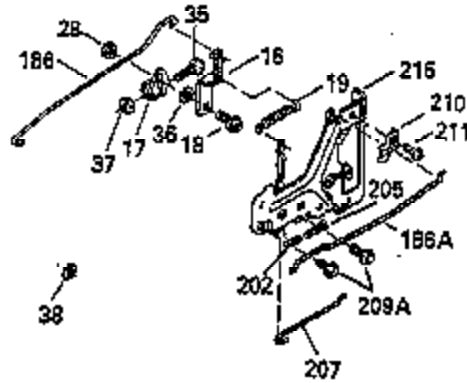

ILLUSTRATION SHOWS TYPICAL PARTS ONLY. ORDER BY PART NUMBER. PARTS NOT LISTED ARE SUPPLIED BY OEM.