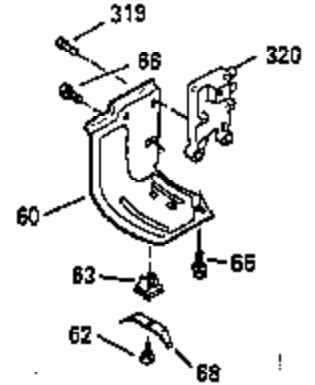

ILLUSTRATION SHOWS TYPICAL PARTS ONLY. ORDER BY PART NUMBER. PARTS NOT LISTED ARE SUPPLIED BY OEM.