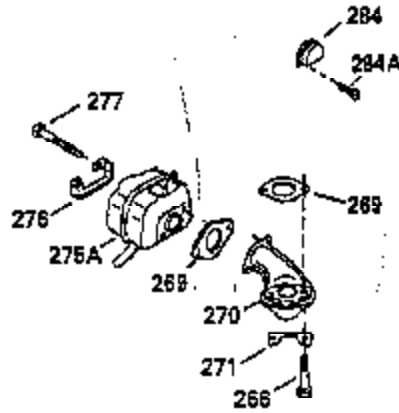

ILLUSTRATION SHOWS TYPICAL PARTS ONLY. ORDER BY PART NUMBER. PARTS NOT LISTED ARE SUPPLIED BY OEM.