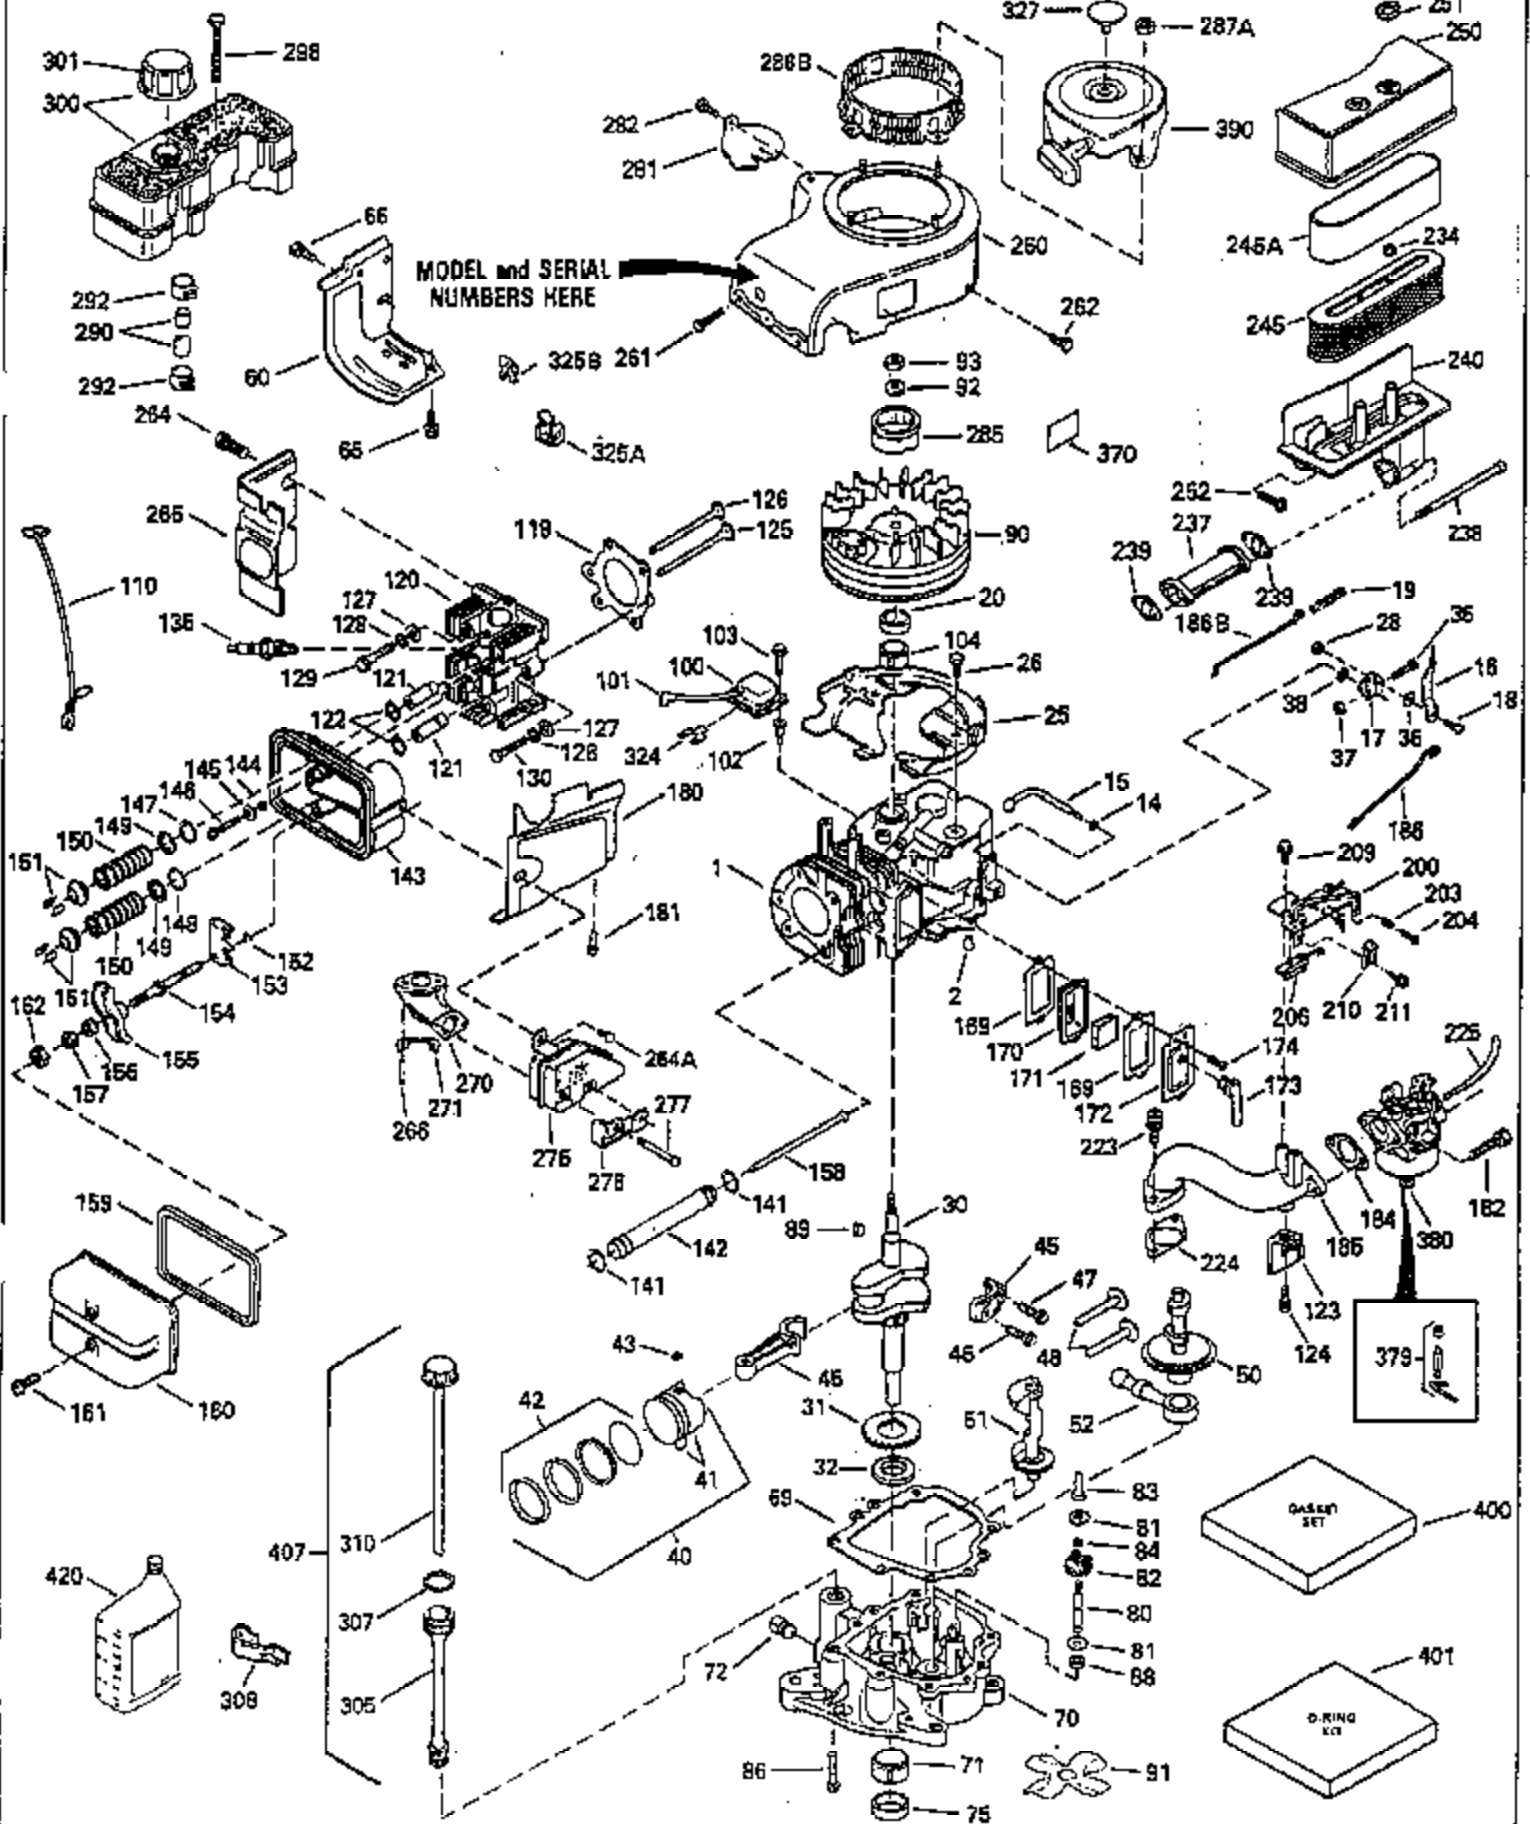

ILLUSTRATION SHOWS TYPICAL PARTS ONLY. ORDER BY PART NUMBER. PARTS NOT LISTED ARE SUPPLIED BY OEM.

Engine Parts List #1

Ref #	Part Number	Qty	Description
1	35399B		Cylinder (Incl. 2, 20 & 104) (3-5/16" Bore)
2	27652		Dowel Pin
14	28277		Washer
15	35324		Governor Rod
16	35520		Governor Lever
17	29916		Governor Lever Clamp
18	650548		Screw, 8-32 x 5/16"
19	35203		Extension Spring
20	35319		Oil Seal
25	35326		Blower Housing Baffle
26	650561		Screw, 1/4-20 x 5/8"
28	30322		Lock Nut, 8-32
30	35336B		Crankshaft (Counterbalance)
31	35327		Counterbalance Gear
32	35653		Shim Washer (.015") (Use as required)
35	29826		Screw, 10-32 x 3/4"
36	29918		Lock Washer
37	29216		Lock Nut, 10-32
38	29642		Retaining Ring
40	35339A		Piston, Pin & Ring Set (Std.) (3-5/16 ")
40	35340A		Piston, Pin & Ring Set (.010" OS)
40	35341A		Piston, Pin & Ring Set (.020" OS)
41	35329		Piston & Pin Assy. (Std.) (Incl. No. 43)
41	35430		Piston & Pin Assy. (.010" OS) (Incl. 43)
41	35431		Piston & Pin Assy. (.020" OS) (Incl. 43)
42	34866A		Ring Set (Std.)
42	34867A		Ring Set (.010" OS)
42	34868A		Ring Set (.020" OS)
43	31919		Piston Pin Retaining Ring
45	35330A		Connecting Rod Ass'y. (Incl. 46 & 47)
46	650908		Connecting Rod Bolt
47	650882		Connecting Rod Bolt
48	35313		Valve Lifter
50	35314		Camshaft (MCR)
51	35315A		Counterbalance Weight
52	31356		Oil Pump
60	35316A		Blower Housing Extension
65	650128		Screw, 10-24 x 1/2"
66	30063		Screw, Torx T-30 , 1/4-20 x 1/2"
69	35317		* Mounting Flange Gasket
70	35401A		Mounting Flange (Incl. 71, 72, 75 & 8 0)
71	35377		Crankshaft Bushing
72	31927		Oil Drain Plug
75	35319		Oil Seal
80	35320		Governor Shaft
81	35479		Washer, Flat
82	35321		Governor Gear Ass'y. (Incl. 81)
83	35322		Governor Spool
84	29193		Retaining Ring
86	650833		Screw, 1/4-20 x 1-3/16"
88	31707A		Spacer (Incl. 81)
89	32589		Flywheel Key
90	611094		Flywheel (7 amp w/ring gear)
92	650880		Lock Washer
93	650881		Flywheel Nut
100	35135		Solid State Ignition
101	610118		Spark Plug Cover
102	650872		Solid State Mounting Stud