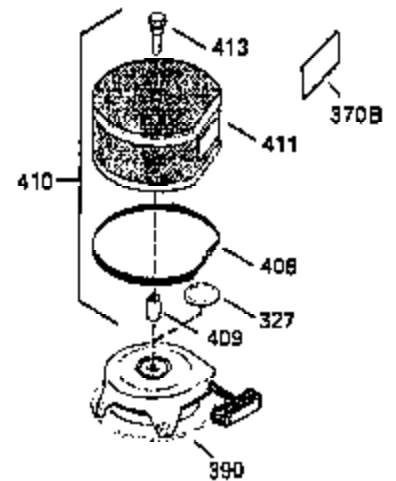

ILLUSTRATION SHOWS TYPICAL PARTS ONLY. ORDER BY PART NUMBER. PARTS NOT LISTED ARE SUPPLIED BY OEM.

OPTIONAL ELECTRIC STARTER MOTOR

OPTIONAL SPARK ARRESTOR

OPTIONAL DEBRIS SCREEN

Ref #	Part Number	Qty	Description
16	32651		Governor Lever
17	29916		Governor Lever Clamp
18	650548		Screw, 8-32 x 5/16"
19	35203		Extension Spring
28	30322		Lock Nut, 8-32
35	29826		Screw, 10-32 x 3/4"
36	29918		Lock Washer
37	29216		Lock Nut, 10-32
38	29642		Retaining Ring
60	35316A		Blower Housing Extension
62	650760		Screw, 8-32 x 3/8"
63	28545		Grommet
65	650128		Screw, 10-24 x 1/2"
66	30063		Screw, Torx T-30 , 1/4-20 x 1/2"
68	33356		Ground Terminal
172	28425		Valve Cover
173	35350		Breather Tube
174	650128		Screw, 10-24 x 1/2"
182	650517		Screw, 1/4-20 x 27/32"
186	35302		Governor Link
209A	30200		Screw, 10-24 x 9/16"
210	27793		Conduit Clip
211	28942		Screw, 10-32 x 3/8"
266	650876		Screw, 5/16-18 x 1-1/4"
270	35292		Exhaust Manifold
271	35293		Locking Plate (Manifold)
276	35348		Locking Plate
277	650877		Screw, 5/16-18 x 4-1/2"
284A	650760		Screw, 8-32 x 3/8"
284	35428		Muffler Deflector
327	35392		Starter Plug
361	30063		Screw, Torx T-30, 1/4-20 x 1/2"
363	34148		Spring
380	632413		Carburetor (Incl. 184) (Refer to Division 5, Section A, page A4-2 or Fiche 12, Grid F-1for breakdown)
390	590633		Rewind Starter (Refer to Division 5, Section C, page 30 or Fiche 12, Grid G-9 for breakdown)
395	33605		Electric Starter Motor (12 Volt) (Refer to Division 5, Section D, page 20 or Fiche 12, Grid G-13 for breakdown)
396	33329D		Electric Starter Motor (120 Volt)(opt ional) Engine requires a ring gear flywheel (611091 minimum) and the cylinder must have drilled and tapped startermounting bosses to add the electric starter.
414	35352		Spark Arrestor Screen (Incl.416)(Opti onal)
416	650760		Screw, 8-32 x 3/8" (Optional)