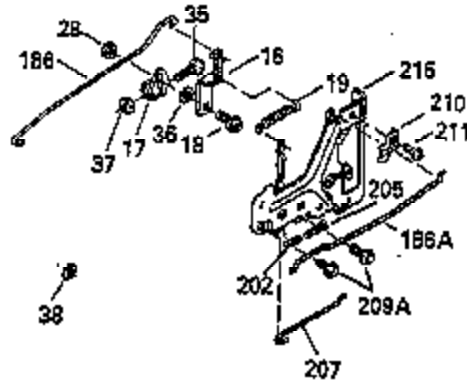

ILLUSTRATION SHOWS TYPICAL PARTS ONLY. ORDER BY PART NUMBER. PARTS NOT LISTED ARE SUPPLIED BY OEM.