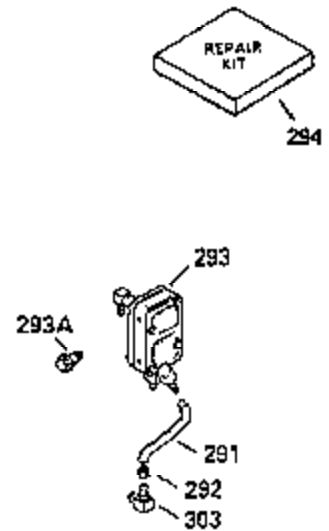

ILLUSTRATION SHOWS TYPICAL PARTS ONLY. ORDER BY PART NUMBER. PARTS NOT LISTED ARE SUPPLIED BY OEM.

Ref #	Part Number	Qty	Description
245	35403		Air Cleaner Element (Incl. 234)
262	29747B		Screw, 5/16-24 x 21/32"
286A	35194		Starter Screen
290	30705		Fuel Line (16" or 40cm)
292	26460		Fuel Line Clamp
308A	35437		Fill Tube Clip
370A	34686		Name Decal
380	632413		Carburetor (Incl. 184) (Refer to Division 5, Section A, page A4-2 or Fiche 12, Grid F-1for breakdown)