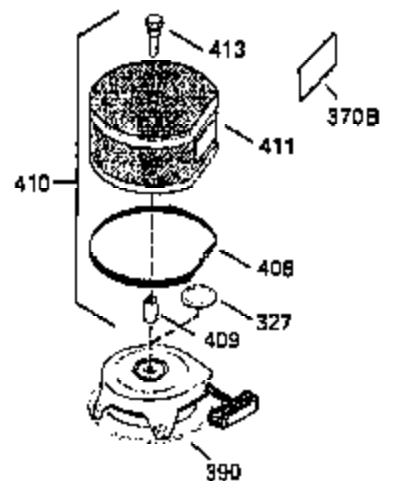

ILLUSTRATION SHOWS TYPICAL PARTS ONLY. ORDER BY PART NUMBER. PARTS NOT LISTED ARE SUPPLIED BY OEM. .

Ref #	Part Number	Qty	Description
64	30063		Screw, Torx T-30, 1/4-20 x 1/2"
239A	35408		Air Cleaner Gasket
243	650885		Screw, 1/4-20 x 1/2"
245	35403		Air Cleaner Filter (Incl. 234)
262	29747B		Screw, Torx T-40, 5/16-24 x 21/32"
262	26460		Fuel Line Clamp
286	35446		Starter Screen
287	29752		Nut & Lock Washer, 1/4-28
290	30705		Fuel Line
304	650549		Screw, 5-40 x 7/16"
325	34246		Wire Clip
327	35392		Starter Plug
370A	34686		Name Decal
380	632498		Carburetor (Incl. 184)

ILLUSTRATION SHOWS TYPICAL PARTS ONLY. ORDER BY PART NUMBER. PARTS NOT LISTED ARE SUPPLIED BY OEM.

**OPTIONAL ELECTRIC STARTER MOTOR**

**OPTIONAL SPARK ARRESTOR**

**OPTIONAL DEBRIS SCREEN**

Ref #	Part Number	Qty	Description
16	35520		Governor Lever
17	29916		Governor Lever Clamp
18	650548		Screw, 8-32 x 5/16"
19	35203		Control Spring
28	30322		Lock Nut, 8-32
35	29826		Screw, 10-32 x 3/4"
36	29918		Lock Washer
37	29216		Lock Nut, 10-32
38	29642		Retaining Ring
60	35316		Blower Housing Extension
62	650760		Screw, 8-32 x 3/8"
63	28545		Grommet
64	30063		Screw, Torx T-30, 1/4-20 x 1/2"
65	650128		Screw, 10-24 x 1/2"
66	30063		Screw, Torx T-30, 1/4-20 x 1/2"
68	33356		Terminal
172	28425		Valve Cover
173	35350		Breather Tube
174	650128		Screw, 10-24 x 1/2"
182	650517		Screw, 1/4-20 x 27/32"
186A	35346		Choke Link
186	35522		Governor Link
186	35346		Governor Link
210	27793		Conduit Clip
211	28942		Screw, 10-32 x 3/8"
239A	35408		Air Cleaner Gasket
243	650885		Screw, 1/4-20 x 1/2"
266	650876		Screw, 5/16-18 x 1-1/4"
270	35292		Exhaust Manifold
271	35293		Locking Plate
276	35348		Locking Plate
277	650877		Screw, 5/16-18 x 4-1/2"
284	35428		Muffler Deflector
284A	650760		Screw, 8-32 x 3/8"
304	650549		Screw, 5-40 x 7/16"
325	34246		Wire Clip
327	35392		Starter Plug
363	34148		Spring
380	632498		Carburetor (Incl. 184)
390	590633		Rewind Starter