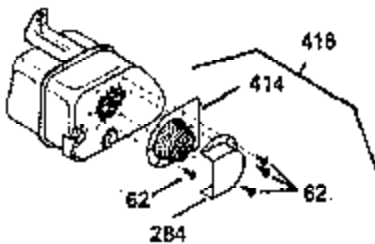

ILLUSTRATION SHOWS TYPICAL PARTS ONLY. ORDER BY PART NUMBER. PARTS NOT LISTED ARE SUPPLIED BY OEM. .

Ref #	Part Number	Qty	Description
64	30063		Screw, Torx T-30, 1/4-20 x 1/2"
239A	35408		Air Cleaner Gasket
243	650885		Screw, 1/4-20 x 1/2"
245	35403		Air Cleaner Filter (Incl. 234)
262	29747B		Screw, Torx T-40, 5/16-24 x 21/32"
262	26460		Fuel Line Clamp
286	35446		Starter Screen
287	29752		Nut & Lock Washer, 1/4-28
290	30705		Fuel Line
304	650549		Screw, 5-40 x 7/16"
325	34246		Wire Clip
327	35392		Starter Plug
370A	34686		Name Decal
380	632498		Carburetor (Incl. 184)

ILLUSTRATION SHOWS TYPICAL PARTS ONLY. ORDER BY PART NUMBER. PARTS NOT LISTED ARE SUPPLIED BY OEM.

**OPTIONAL ELECTRIC STARTER MOTOR**

**OPTIONAL SPARK ARRESTOR**

**OPTIONAL DEBRIS SCREEN**

Ref #	Part Number	Qty	Description
16	35520		Governor Lever
17	29916		Governor Lever Clamp
18	650548		Screw, 8-32 x 5/16"
19	35203		Control Spring
28	30322		Lock Nut, 8-32
35	29826		Screw, 10-32 x 3/4"
36	29918		Lock Washer
37	29216		Lock Nut, 10-32
38	29642		Retaining Ring
60	35316		Blower Housing Extension
62	650760		Screw, 8-32 x 3/8"
63	28545		Grommet
64	30063		Screw, Torx T-30, 1/4-20 x 1/2"
65	650128		Screw, 10-24 x 1/2"
66	30063		Screw, Torx T-30, 1/4-20 x 1/2"
68	33356		Terminal
172	28425		Valve Cover
173	35350		Breather Tube
174	650128		Screw, 10-24 x 1/2"
182	650517		Screw, 1/4-20 x 27/32"
186A	35346		Choke Link
186	35522		Governor Link
186	35346		Governor Link
210	27793		Conduit Clip
211	28942		Screw, 10-32 x 3/8"
239A	35408		Air Cleaner Gasket
243	650885		Screw, 1/4-20 x 1/2"
266	650876		Screw, 5/16-18 x 1-1/4"
270	35292		Exhaust Manifold
271	35293		Locking Plate
276	35348		Locking Plate
277	650877		Screw, 5/16-18 x 4-1/2"
284	35428		Muffler Deflector
284A	650760		Screw, 8-32 x 3/8"
304	650549		Screw, 5-40 x 7/16"
325	34246		Wire Clip
327	35392		Starter Plug
363	34148		Spring
380	632498		Carburetor (Incl. 184)
390	590633		Rewind Starter