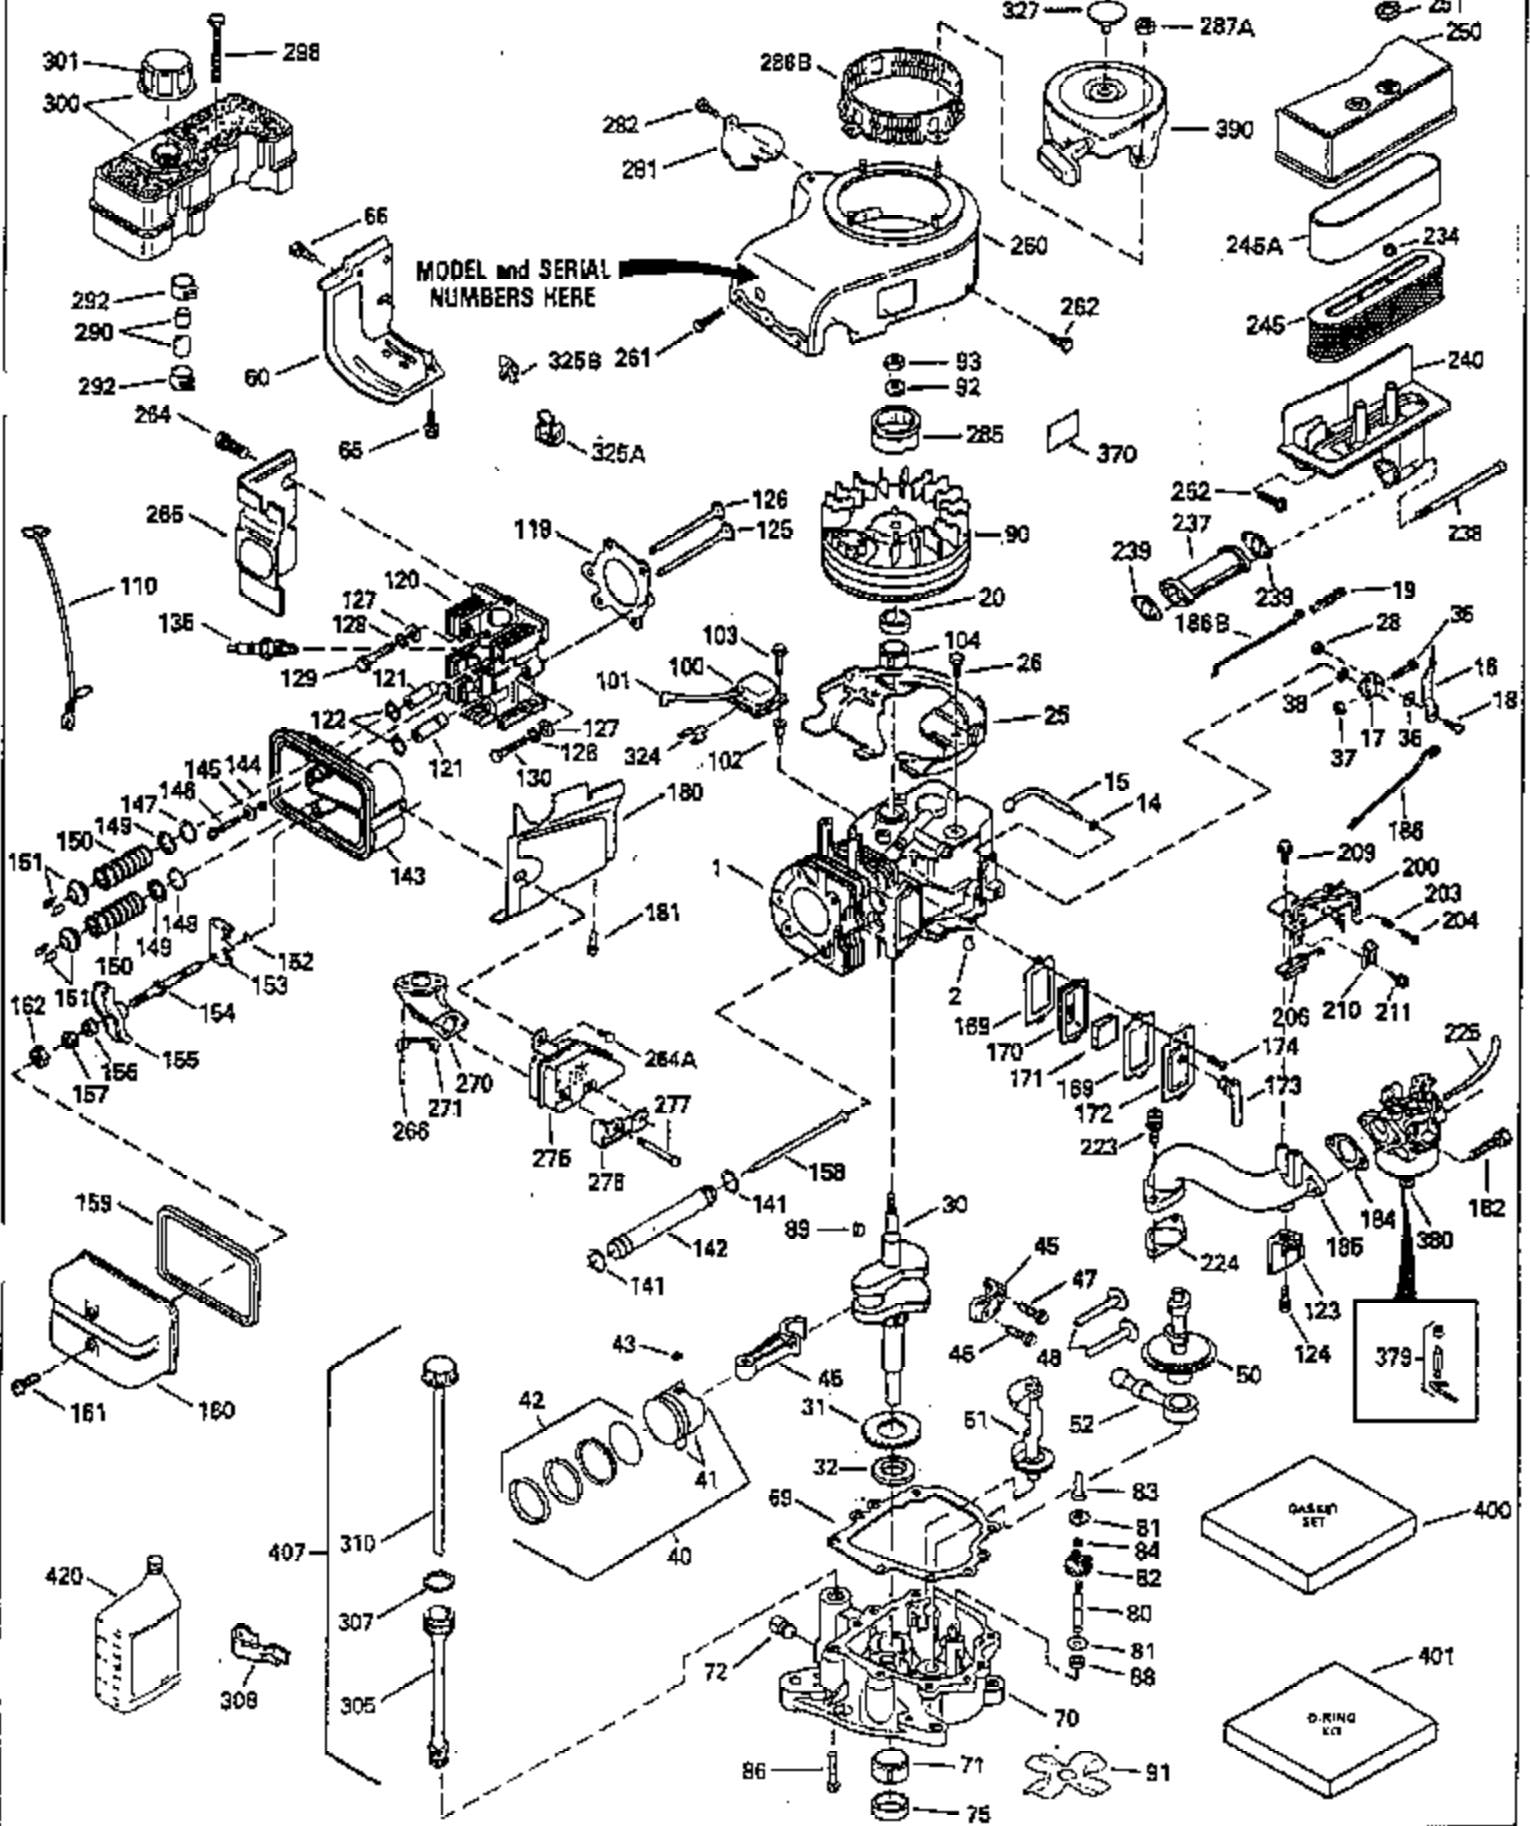

ILLUSTRATION SHOWS TYPICAL PARTS ONLY. ORDER BY PART NUMBER. PARTS NOT LISTED ARE SUPPLIED BY OEM.

Ref #	Part Number	Qty	Description
1	35399A		Cylinder (Incl 2 & 20)
2	27652		Dowel Pin
14	28277		Washer
15	35324		Governor Rod
16	32651		Governor Lever
17	29916		Governor Lever Clamp
18	650548		Screw, 8-32 x 5/16"
19	35203		Control Spring
20	35319		Oil Seal
25	35326		Blower Housing Baffle
26	650561		Screw, 1/4-20 x 5/8"
28	30322		Lock Nut, 8-32
30	35336A		Crankshaft
31	35327		Counterbalance Gear
35	29826		Screw, 10-32 x 3/4"
36	29918		Lock Washer
37	29216		Lock Nut, 10-32
38	29642		Retaining Ring
40	35339		Piston, Pin & Ring Set (Std.)
40	35340		Piston, Pin & Ring Set (.010 OS)
40	35341		Piston, Pin & Ring Set (.020 OS)
41	35329		Piston & Pin Ass'y. (Std.) (Incl. 43)
41	35430		Piston & Pin Ass'y. (.010 OS)
41	35431		Piston & Pin Ass'y. (.020 OS)
42	34866		Ring Set (Std.)
42	34867		Ring Set (.010 OS)
42	34868		Ring Set (.020 OS)
43	31919		Piston Pin Retaining Ring
45	35330A		Connecting Rod
45	35330		Connecting Rod Std.
45	34383		Connecting Rod (.010" US)
45	34384		Connecting Rod (.020" US)
47	650882		Connecting Rod Bolt
48	35313		Valve Lifter
50	35314A		Camshaft (MCR)
51	35315A		Counterbalance Weight
52	31356		Oil Pump Ass'y.
60	35316		Blower Housing Extension
64	30063		Screw, Torx T-30, 1/4-20 x 1/2"
65	650128		Screw, 10-24 x 1/2"
66	30063		Screw, Torx T-30, 1/4-20 x 1/2"
69	35317		* Flange Gasket
70	35401		Mounting Flange (Incl. 71, 72, 75 & 8
71	35377		Crankshaft Bushing
72	31927		Oil Drain Plug
75	35319		Oil Seal
80	35320		Governor Shaft
81	35479		Washer
82	35321		Governor Gear Ass'y.
83	35322		Governor Spool
84	29193		Retaining Ring
86	650833		Screw, 1/4-20 x 1-3/16"
88	31707A		Spacer (Incl. 81)
89	32589		Flywheel Key
90	611090		Flywheel
92	650880		Lock Washer
93	650881		Flywheel Nut
100	35135		Solid State Ignition