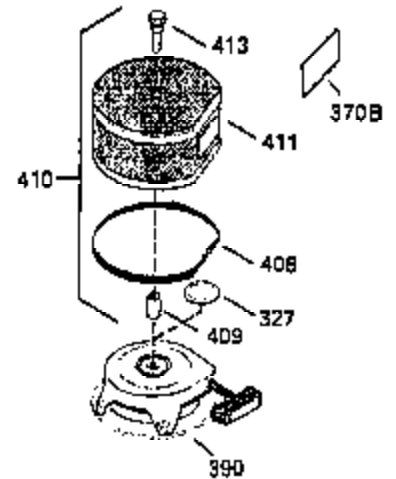

ILLUSTRATION SHOWS TYPICAL PARTS ONLY. ORDER BY PART NUMBER. PARTS NOT LISTED ARE SUPPLIED BY OEM. .

Ref #	Part Number	Qty	Description
64	30063		Screw, Torx T-30, 1/4-20 x 1/2"
239A	35408		Air Cleaner Gasket
243	650885		Screw, 1/4-20 x 1/2"
245	35403		Air Cleaner Filter (Incl. 234)
262	29747B		Screw, Torx T-40, 5/16-24 x 21/32"
262	26460		Fuel Line Clamp
286	35446		Starter Screen
287	29752		Nut & Lock Washer, 1/4-28
290	30705		Fuel Line
304	650549		Screw, 5-40 x 7/16"
325	34246		Wire Clip
327	35392		Starter Plug
370A	34686		Name Decal
380	632413		Carburetor (Incl. 184)

ILLUSTRATION SHOWS TYPICAL PARTS ONLY. ORDER BY PART NUMBER. PARTS NOT LISTED ARE SUPPLIED BY OEM.

OPTIONAL ELECTRIC STARTER MOTOR

OPTIONAL SPARK ARRESTOR

OPTIONAL DEBRIS SCREEN

Ref #	Part Number	Qty	Description
16	32651		Governor Lever
17	29916		Governor Lever Clamp
18	650548		Screw, 8-32 x 5/16"
19	35203		Control Spring
28	30322		Lock Nut, 8-32
35	29826		Screw, 10-32 x 3/4"
36	29918		Lock Washer
37	29216		Lock Nut, 10-32
38	29642		Retaining Ring
60	35316		Blower Housing Extension
62	650760		Screw, 8-32 x 3/8"
63	28545		Grommet
64	30063		Screw, Torx T-30, 1/4-20 x 1/2"
65	650128		Screw, 10-24 x 1/2"
66	30063		Screw, Torx T-30, 1/4-20 x 1/2"
68	33356		Terminal
172	28425		Valve Cover
173	35350		Breather Tube
174	650128		Screw, 10-24 x 1/2"
182	650517		Screw, 1/4-20 x 27/32"
186A	35346		Choke Link
186	35302		Governor Link
186	35346		Governor Link
210	27793		Conduit Clip
211	28942		Screw, 10-32 x 3/8"
239A	35408		Air Cleaner Gasket
243	650885		Screw, 1/4-20 x 1/2"
266	650876		Screw, 5/16-18 x 1-1/4"
270	35292		Exhaust Manifold
271	35293		Locking Plate
276	35348		Locking Plate
277	650877		Screw, 5/16-18 x 4-1/2"
284	35428		Muffler Deflector
284A	650760		Screw, 8-32 x 3/8"
304	650549		Screw, 5-40 x 7/16"
325	34246		Wire Clip
327	35392		Starter Plug
363	34148		Spring
380	632413		Carburetor (Incl. 184)
390	590633		Rewind Starter