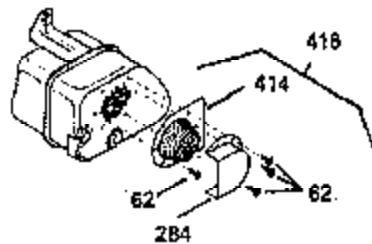

ILLUSTRATION SHOWS TYPICAL PARTS ONLY. ORDER BY PART NUMBER. PARTS NOT LISTED ARE SUPPLIED BY OEM. .

Ref #	Part Number	Qty	Description
64	30063		Screw, Torx T-30, 1/4-20 x 1/2"
239A	35408		Air Cleaner Gasket
243	650885		Screw, 1/4-20 x 1/2"
245	35403		Air Cleaner Filter (Incl. 234)
262	29747B		Screw, Torx T-40, 5/16-24 x 21/32"
262	26460		Fuel Line Clamp
286	35446		Starter Screen
287	29752		Nut & Lock Washer, 1/4-28
290	30705		Fuel Line
304	650549		Screw, 5-40 x 7/16"
325	34246		Wire Clip
327	35392		Starter Plug
370A	34686		Name Decal
380	632413		Carburetor (Incl. 184)

ILLUSTRATION SHOWS TYPICAL PARTS ONLY. ORDER BY PART NUMBER. PARTS NOT LISTED ARE SUPPLIED BY OEM.

OPTIONAL ELECTRIC STARTER MOTOR

OPTIONAL SPARK ARRESTOR

OPTIONAL DEBRIS SCREEN

Ref #	Part Number	Qty	Description
16	32651		Governor Lever
17	29916		Governor Lever Clamp
18	650548		Screw, 8-32 x 5/16"
19	35203		Control Spring
28	30322		Lock Nut, 8-32
35	29826		Screw, 10-32 x 3/4"
36	29918		Lock Washer
37	29216		Lock Nut, 10-32
38	29642		Retaining Ring
60	35316		Blower Housing Extension
62	650760		Screw, 8-32 x 3/8"
63	28545		Grommet
64	30063		Screw, Torx T-30, 1/4-20 x 1/2"
65	650128		Screw, 10-24 x 1/2"
66	30063		Screw, Torx T-30, 1/4-20 x 1/2"
68	33356		Terminal
172	28425		Valve Cover
173	35350		Breather Tube
174	650128		Screw, 10-24 x 1/2"
182	650517		Screw, 1/4-20 x 27/32"
186A	35346		Choke Link
186	35302		Governor Link
186	35346		Governor Link
210	27793		Conduit Clip
211	28942		Screw, 10-32 x 3/8"
239A	35408		Air Cleaner Gasket
243	650885		Screw, 1/4-20 x 1/2"
266	650876		Screw, 5/16-18 x 1-1/4"
270	35292		Exhaust Manifold
271	35293		Locking Plate
276	35348		Locking Plate
277	650877		Screw, 5/16-18 x 4-1/2"
284	35428		Muffler Deflector
284A	650760		Screw, 8-32 x 3/8"
304	650549		Screw, 5-40 x 7/16"
325	34246		Wire Clip
327	35392		Starter Plug
363	34148		Spring
380	632413		Carburetor (Incl. 184)
390	590633		Rewind Starter