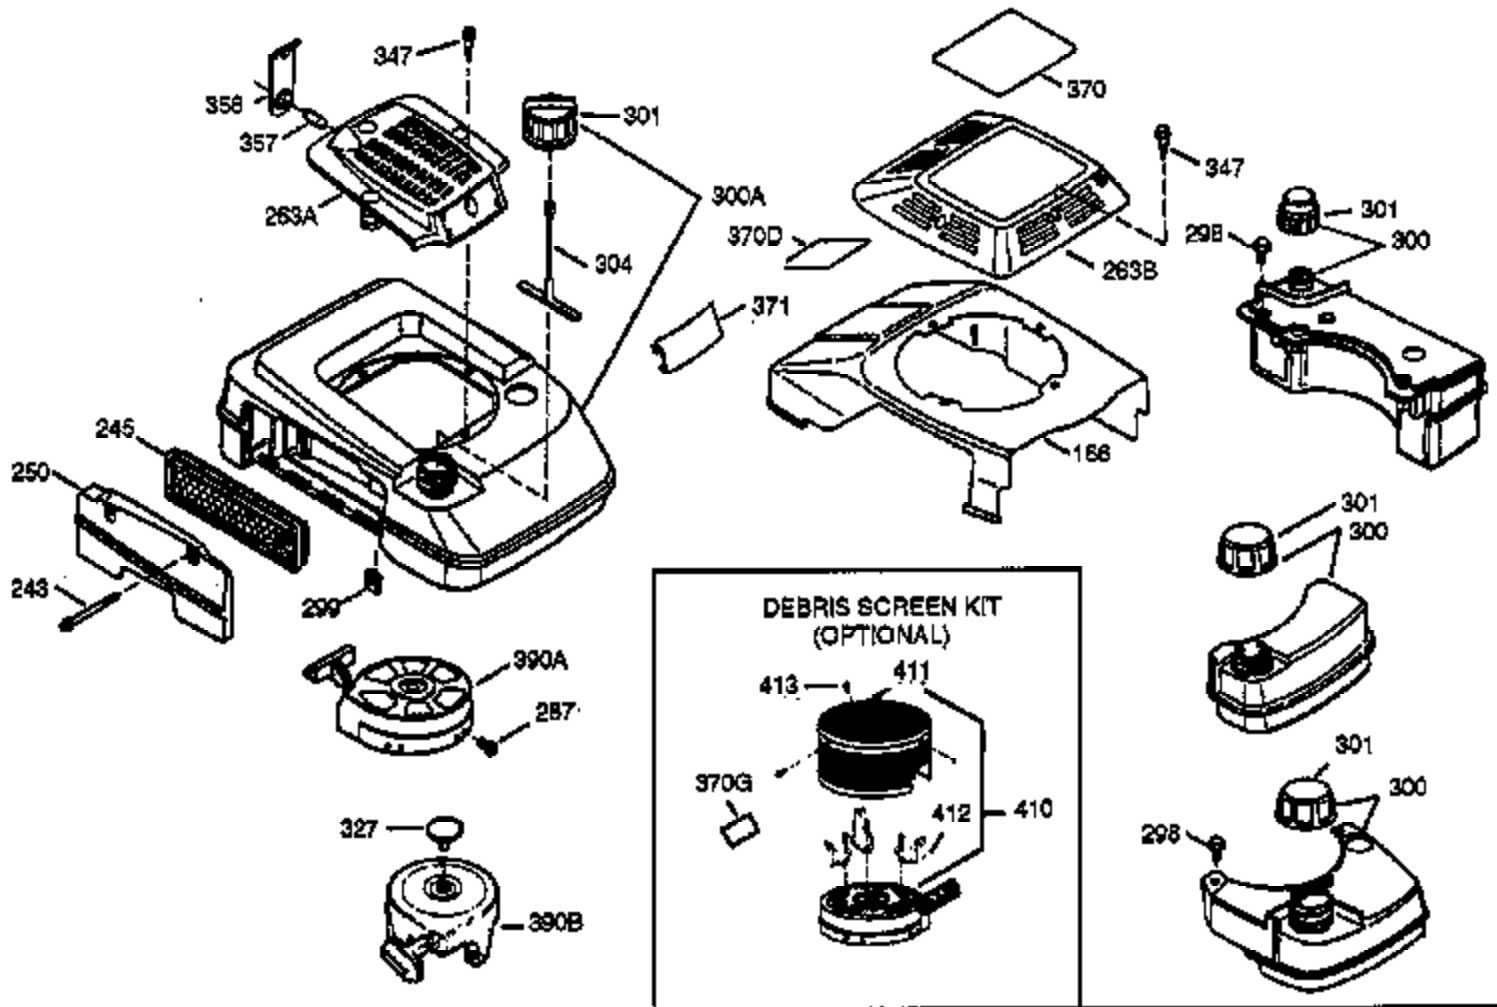

ILLUSTRATION SHOWS TYPICAL PARTS ONLY. ORDER BY PART NUMBER. PARTS NOT LISTED ARE SUPPLIED BY OEM.

VIEW 2 OF 3

Ref #	Part Number	Qty	Description
238	650806	2	Screw, 10-32 x 5/8"
239	34338	1	* Air Cleaner Gasket
240	36743	1	Air Cleaner Body (Incl. 239)
245	36745	1	Air Cleaner Filter
250	36744	1	Air Cleaner Cover
263A	36758	1	Starter Grill
278	37209	1	Spacer
278A	30773	1	Spacer
279	650431	1	Screw, Torx T-25, 10-32 x 5/8"
280	37210	1	Heat Shield
287	650926	2	Screw, 8-32 x 21/64"
298	28763	3	Screw, 10-32 x 35/64"
300	36757	1	Fuel Tank (Incl. 292 & 301)
301	36246	1	Fuel Cap
370K	36695	1	Starter Decal
370B	35169	1	Control Decal
370D	35977	1	Caution Decal