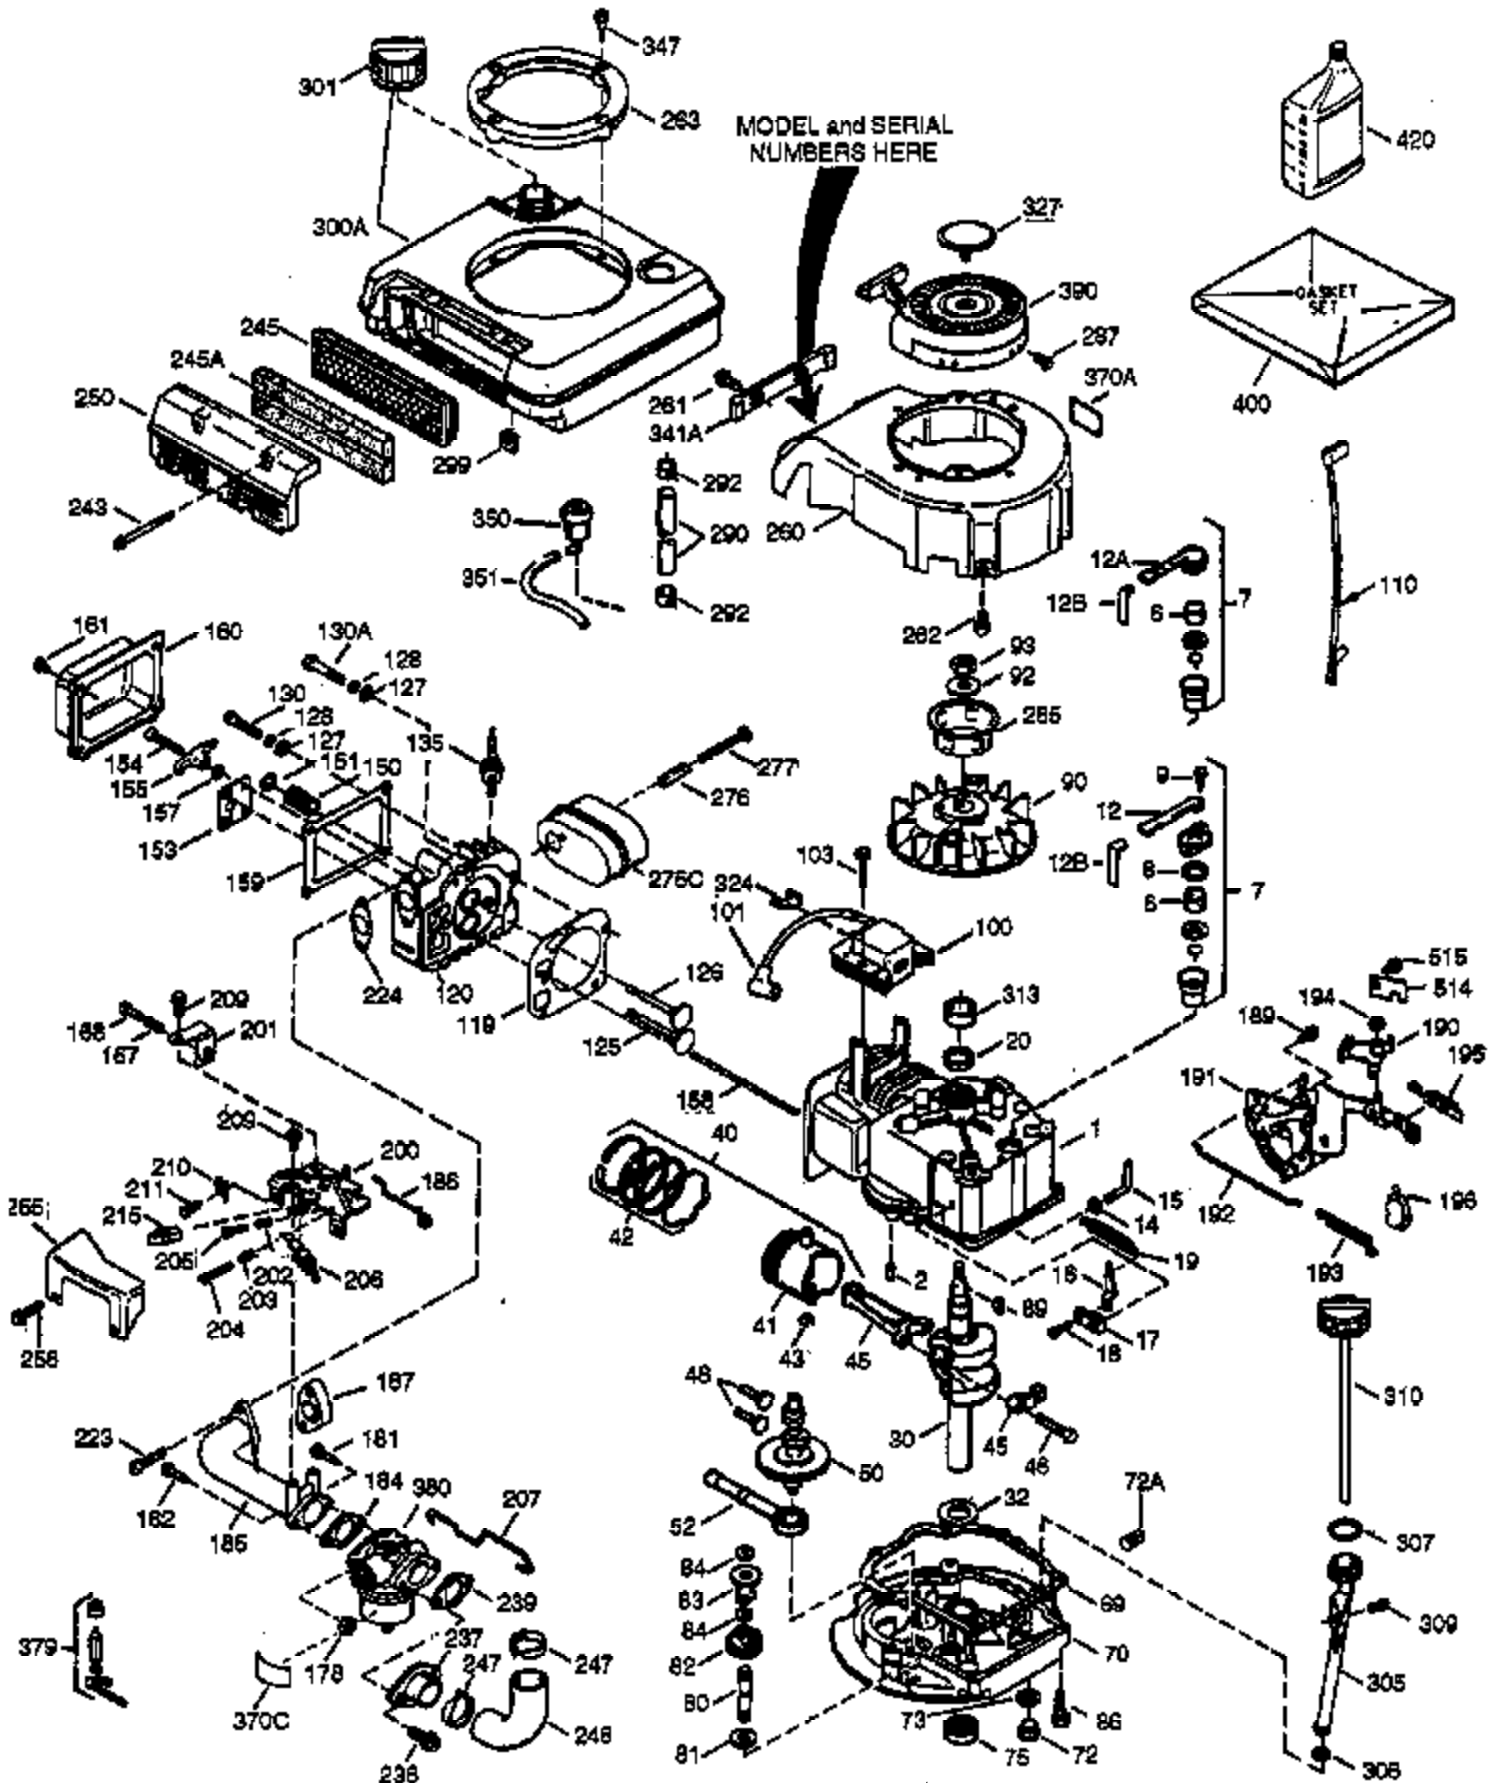

ILLUSTRATION SHOWS TYPICAL PARTS ONLY. ORDER BY PART NUMBER. PARTS NOT LISTED ARE SUPPLIED BY OEM.
VIEW 1 OF 3

Engine Parts List #1

Ref #	Part Number	Qty	Description
	1 36835A	1	Cylinder (Incl. 2 & 20)
	2 26727	2	Dowel Pin
	6 33734	1	Breather Element
	7 36557	1	Breather Ass'y. (Incl. 6 & 12A)
12A	36558	1	Breather Cover & Tube
	14 28277	1	Washer
	15 30589	1	Governor Rod (Incl. 14)
	16 34839A	1	Governor Lever
	17 31335	1	Governor Lever Clamp
	18 651018	1	Screw, Torx T-15, 8-32 x 19/64"
	19 33578	1	Extension Spring
	20 32600	1	Oil Seal
	30 37277	1	Crankshaft
	40 35544A	1	Piston, Pin & Ring Set (Std.)
	40 35545A	1	Piston, Pin & Ring Set (.010" OS)
	40 35546	1	Piston, Pin & Ring Set (.020" OS)
	41 35541	1	Piston & Pin Ass'y. (Std.)
	41 35542	1	Piston & Pin Ass'y. (.010" OS) (Incl. 43)
	41 35543	1	Piston & Pin Ass'y. (.020" OS) (Incl. 43)
	42 35547A	1	Ring Set (Std.)
	42 35548A	1	Ring Set (.010" OS)
	42 35549	1	Ring Set (.020" OS)
	43 20381	2	Piston Pin Retaining Ring
	45 32875A	1	Connecting Rod Ass'y. (Incl. 46)
	46 32610A	2	Connecting Rod Bolt
	48 35616	2	Valve Lifter
	50 37011	1	Camshaft (MCR)
	52 29914	1	Oil Pump Ass'y.
	69 37797	1	Mounting Flange Gasket
	70 37190	1	Mounting Flange (Incl. 72 thru 83,306)
72A	28534	1	Oil Drain Plug
	72 36083	1	Oil Drain Plug
	75 28460	1	Oil Seal
	80 30574A	1	Governor Shaft
	81 30590A	1	Washer
	82 30591	1	Governor Gear Ass'y. (Incl. 81)
	83 30588A	1	Governor Spool
	86 650488	6	Screw, 1/4-20 x 1-1/4"
	89 610961	1	Flywheel Key
	90 611213	1	Flywheel
	92 650815	1	Belleville Washer
	93 650816	1	Flywheel Nut
100	34443B	1	Solid State Ignition
101	610118	1	Spark Plug Cover
103	651007	2	Screw, Torx T-15, 10-24 x 15/16"
110	36230	1	Ground Wire
119	36738	1	* Cylinder Head Gasket
120	36721	1	Cylinder Head
125	36471	1	Exhaust Valve (Std.) (Incl. 151)
125	36472	1	Exhaust Valve (1/32" OS) (Incl. 151)
126	37711	1	Intake Valve (Std.) (Incl. 151)
126	29315C	1	Intake Valve (1/32" OS) (Incl. 151)
130A	650999	1	Screw, 5/16-18 x 2-41/64"
130	650912	4	Screw, 5/16-18 x 1-1/2"
135	34645	1	Resistor Spark Plug (RN4C)
150	31672	2	Valve Spring
151	31673	2	Valve Spring Cap
153	36649	1	Push Rod Guide