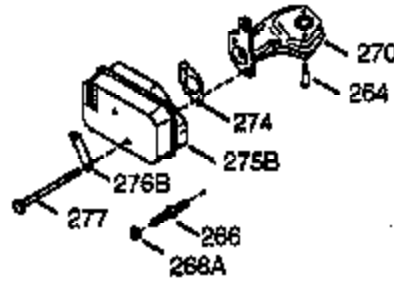

ILLUSTRATION SHOWS TYPICAL PARTS ONLY. ORDER BY PART NUMBER. PARTS NOT LISTED ARE SUPPLIED BY OEM.

VIEW 3 OF 3

Ref #	Part Number	Qty	Description
19	33578	1	Extension Spring
69	37797	1	Mounting Flange Gasket
72	36083	1	Oil Drain Plug
75	28460	1	Oil Seal
86	650488	6	Screw, 1/4-20 x 1-1/4"
103	651007	2	Screw, Torx T-15, 10-24 x 15/16"
182	30088A	2	Screw, 1/4-28 x 1"
185	36579	1	Intake Pipe
186	34337	1	Governor Link
223	651044	1	Screw, 1/4-20 x 2-25/32"
240	36743	1	Air Cleaner Body (Incl. 239)
266A	650852	1	Nut & Lockwasher, 1/4-20
266	651040	1	Stud, 1/4-20
275	36950	1	Muffler (Incl. 276 & 277)
277	651039	2	Screw, 1/4-20 x 2-47/64"
278	37209	1	Spacer
278A	30773	1	Spacer
279	650431	1	Screw, Torx T-25, 10-32 x 5/8"
280	37210	1	Heat Shield
325	29443	1	Spring Clip
370K	36695	1	Starter Decal
370B	35169	1	Control Decal