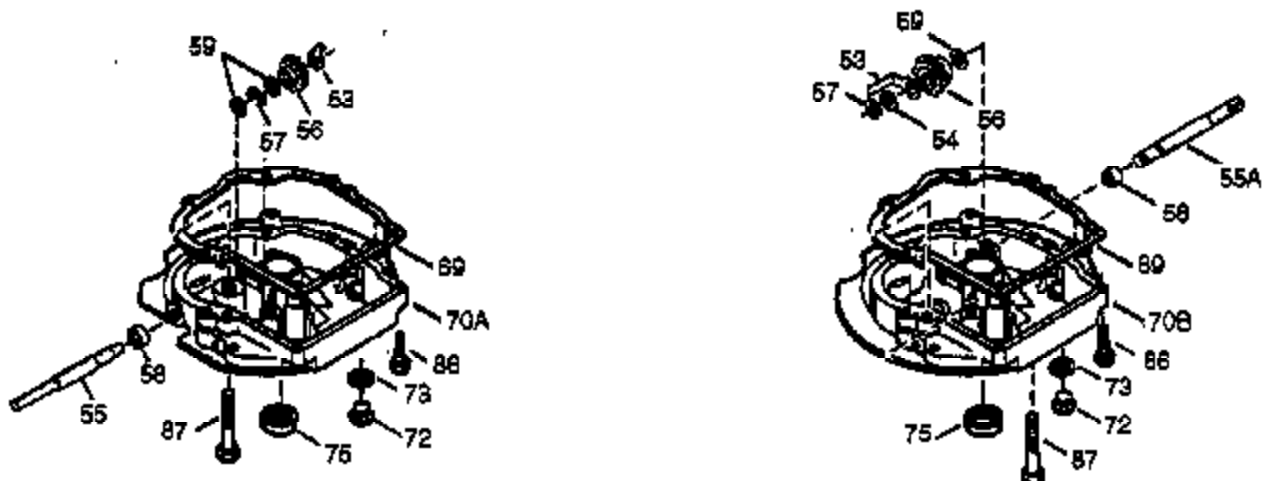

ILLUSTRATION SHOWS TYPICAL PARTS ONLY. ORDER BY PART NUMBER. PARTS NOT LISTED ARE SUPPLIED BY OEM.

VIEW 3 OF 3

Ref #	Part Number	Qty	Description
19	33578	1	Extension Spring
69	37797	1	Mounting Flange Gasket
72	36083	1	Oil Drain Plug
75	28460	1	Oil Seal
86	650488	6	Screw, 1/4-20 x 1-1/4"
103	651007	2	Screw, Torx T-15, 10-24 x 15/16"
182	30088A	2	Screw, 1/4-28 x 1"
185	36579	1	Intake Pipe
186	34337	1	Governor Link
223	651044	1	Screw, 1/4-20 x 2-25/32"
240	36743	1	Air Cleaner Body (Incl. 239)
266A	650852	1	Nut & Lockwasher, 1/4-20
266	651040	1	Stud, 1/4-20
275	36950	1	Muffler (Incl. 276 & 277)
277	651039	2	Screw, 1/4-20 x 2-47/64"
278	37209	1	Spacer
278A	30773	1	Spacer
279	650431	1	Screw, Torx T-25, 10-32 x 5/8"
280	37210	1	Heat Shield
325	29443	1	Spring Clip
370K	36695	1	Starter Decal
370B	35169	1	Control Decal