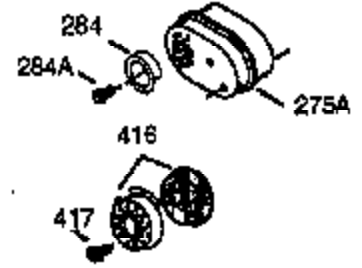

ILLUSTRATION SHOWS TYPICAL PARTS ONLY. ORDER BY PART NUMBER. PARTS NOT LISTED ARE SUPPLIED BY OEM.

VIEW 3 OF 3

Ref #	Part Number	Qty	Description
19	33578	1	Extension Spring
69	37797	1	Mounting Flange Gasket
72	36083	1	Oil Drain Plug
75	28460	1	Oil Seal
86	650488	6	Screw, 1/4-20 x 1-1/4"
103	651007	2	Screw, Torx T-15, 10-24 x 15/16"
182	30088A	2	Screw, 1/4-28 x 1"
185	36579	1	Intake Pipe
186	34337	1	Governor Link
223	651044	1	Screw, 1/4-20 x 2-25/32"
240	36743	1	Air Cleaner Body (Incl. 239)
266A	650852	1	Nut & Lockwasher, 1/4-20
266	651040	1	Stud, 1/4-20
275	36950	1	Muffler (Incl. 276 & 277)
277	651039	2	Screw, 1/4-20 x 2-47/64"
278	37209	1	Spacer
278A	30773	1	Spacer
279	650431	1	Screw, Torx T-25, 10-32 x 5/8"
280	37210	1	Heat Shield
325	29443	1	Spring Clip
370K	36695	1	Starter Decal
370B	35169	1	Control Decal