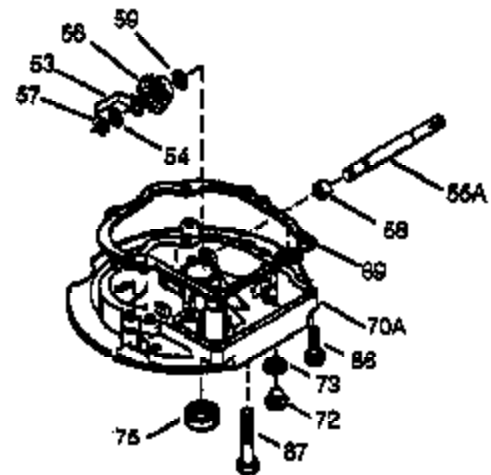

Ref #	Part Number	Qty	Description
19	36281	1	Extension Spring
69	35261	1	* Mounting Flange Gasket
72	30572	1	Oil Drain Plug (Incl. 73)
73	28833	1	Drain Plug Gasket
75	27897	1	Oil Seal
86	650488	6	Screw, 1/4-20 x 1-1/4"
103	651007	2	Screw, Torx T-15, 10-24 x 15/16"
110B	36954	1	D.C. Starter Wire
110A	36953	1	Ground Wire
178	29752	2	Nut & Lock Washer, 1/4-28
182	30088A	2	Screw, 1/4-28 x 1"
185	36579	1	Intake Pipe
186	32653	1	Governor Link
216	33086	1	R.P.M. Adjusting Lever
223	651044	1	Screw, 1/4-20 x 2-25/32"
275	36950A	1	Muffler (Incl. 276 & 277)
276	36949	1	Locking Plate
277	651039	2	Screw, 1/4-20 x 2-47/64"
314	650767	2	Screw, 8-32 x 27/64"
315	36952	1	Alternator Coil
322	35013	1	Connector Body
322A	610885	1	Connector Body
325	35249	1	Spring Clip
395	35709	1	Electric Starter Motor (12 Volt)
900	0		Replacement Engine NONE
900	0	1	Replacement S/B 750834, order from 71 -999