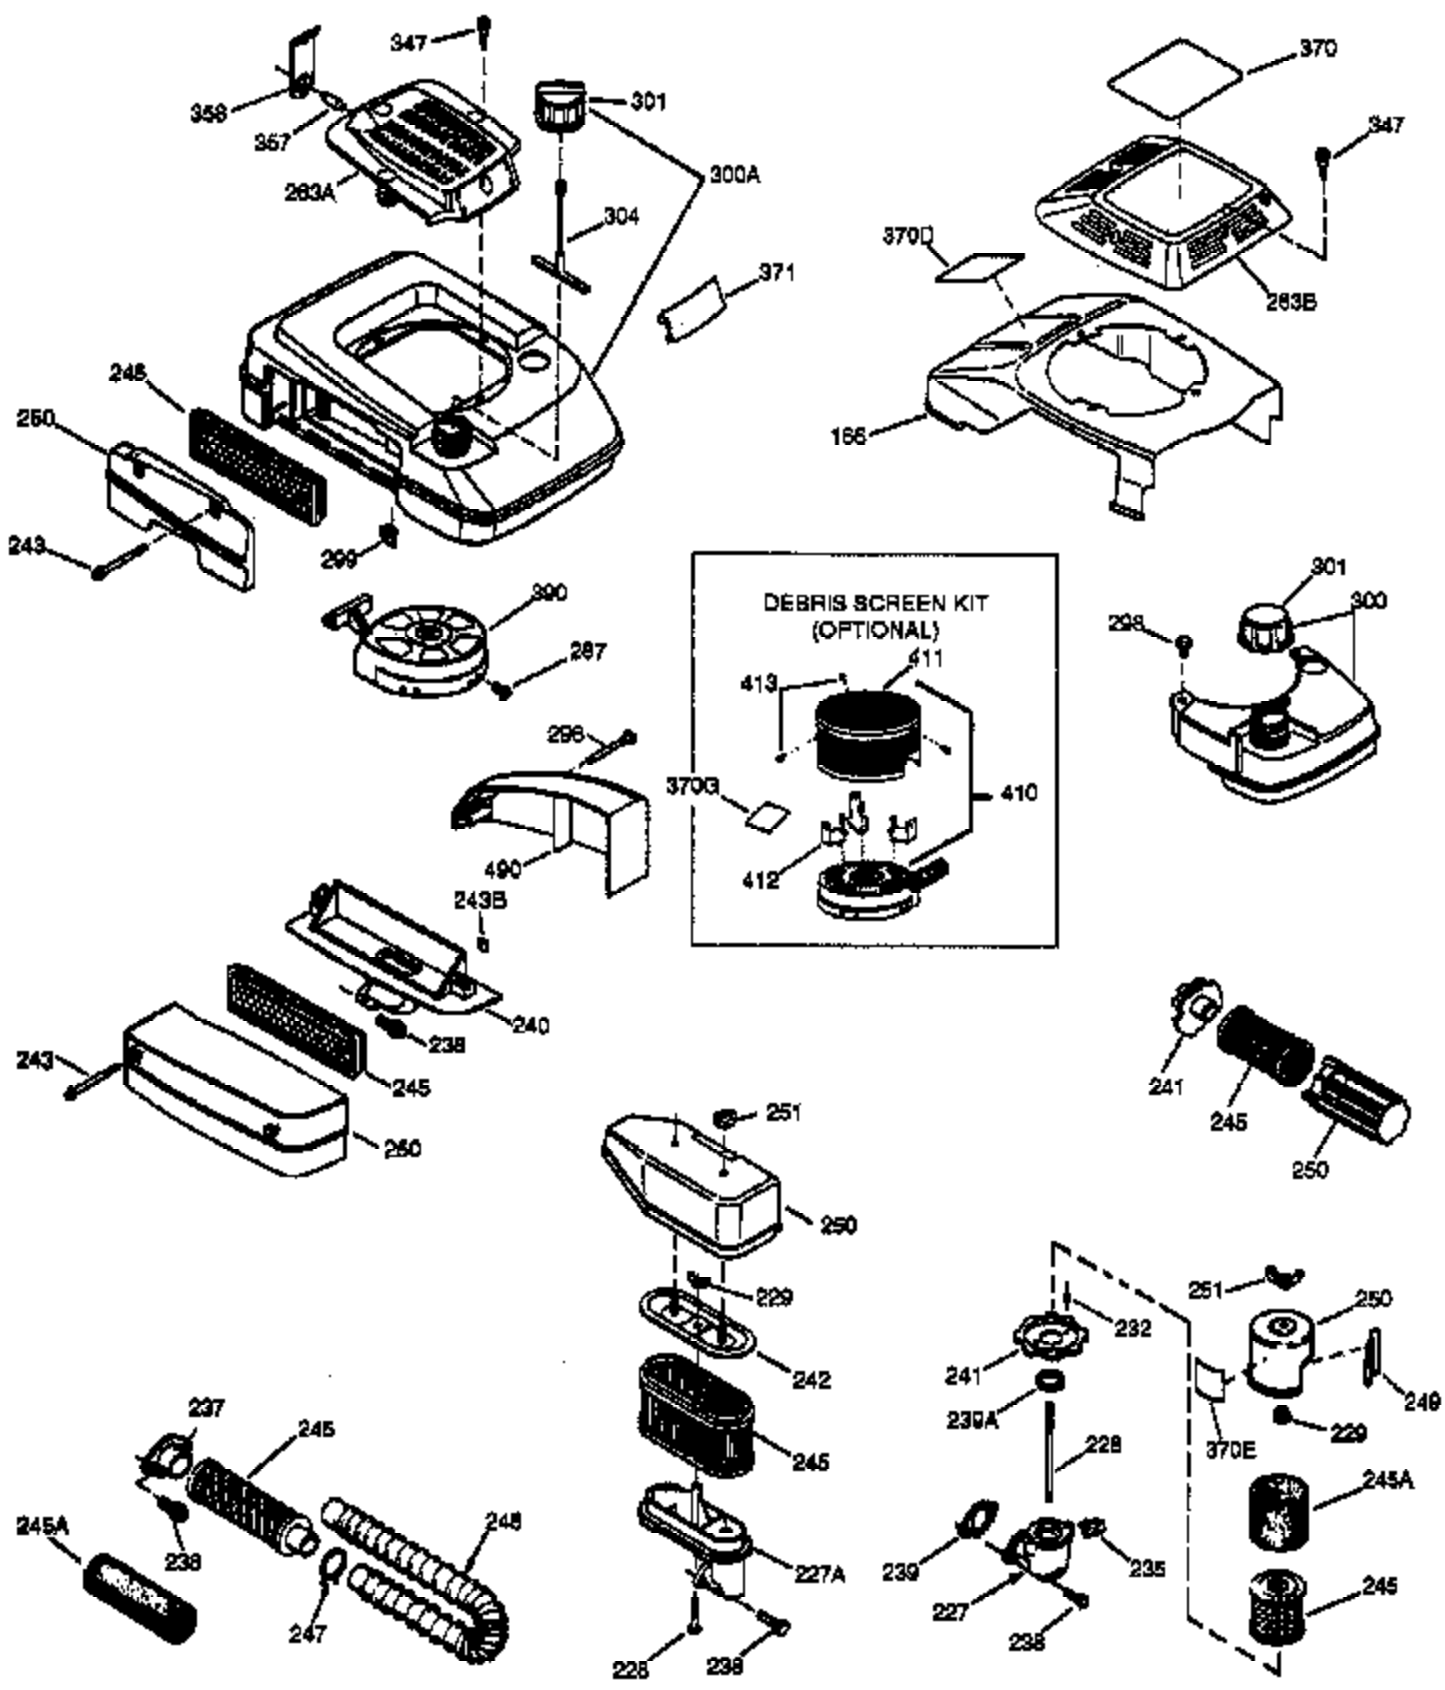

Engine Parts List #2

Ref #	Part Number	Qty	Description
178	29752	2	Nut & Lock Washer, 1/4-28
238	650932	2	Screw, 10-32 x 49/64"
239	34338	1	* Air Cleaner Gasket
241	36919	1	Air Cleaner Collar
245	36905	1	Air Cleaner Filter
250	36920	1	Air Cleaner Cover
263A	37184	1	Starter Grill
287	650926	2	Screw, 8-32 x 21/64"
298	28763	2	Screw, 10-32 x 35/64"
300	36916	1	Fuel Tank (Incl. 292 & 301)
301	36246	1	Fuel Cap
347	651038	1	Screw, 10-32 x 27/32"
390	590739	1	Rewind Starter (NOTE: This engine could have been built with 590702 starter).
900	0		Replacement Engine NONE
900	0	1	Replacement S/B 750834, order from 71 -999