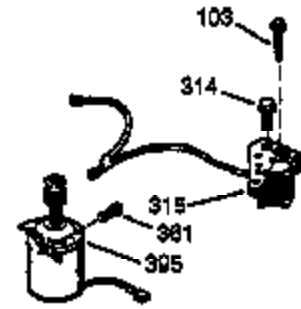

Ref #	Part Number	Qty	Description
19	36281	1	Extension Spring
69	35261	1	* Mounting Flange Gasket
72	30572	1	Oil Drain Plug (Incl. 73)
73	28833	1	Drain Plug Gasket
75	27897	1	Oil Seal
86	650488	6	Screw, 1/4-20 x 1-1/4"
103	651007	2	Screw, Torx T-15, 10-24 x 15/16"
110B	36954	1	D.C. Starter Wire
110A	36953	1	Ground Wire
178	29752	2	Nut & Lock Washer, 1/4-28
182	30088A	2	Screw, 1/4-28 x 1"
185	36579	1	Intake Pipe
186	32653	1	Governor Link
216	33086	1	R.P.M. Adjusting Lever
223	651044	1	Screw, 1/4-20 x 2-25/32"
275	36950A	1	Muffler (Incl. 276 & 277)
276	36949	1	Locking Plate
277	651039	2	Screw, 1/4-20 x 2-47/64"
314	650767	2	Screw, 8-32 x 27/64"
315	36952	1	Alternator Coil
322	35013	1	Connector Body
322A	610885	1	Connector Body
325	35249	1	Spring Clip
395	35709	1	Electric Starter Motor (12 Volt)
900	0		Replacement Engine NONE
900	0	1	Replacement S/B 750834, order from 71 -999