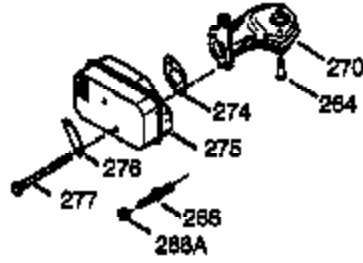

Ref #	Part Number	Qty	Description
19	36281	1	Extension Spring
69	35261	1	* Mounting Flange Gasket
72	30572	1	Oil Drain Plug (Incl. 73)
73	28833	1	Drain Plug Gasket
75	27897	1	Oil Seal
86	650488	6	Screw, 1/4-20 x 1-1/4"
103	651007	2	Screw, Torx T-15, 10-24 x 15/16"
110B	36954	1	D.C. Starter Wire
110A	36953	1	Ground Wire
178	29752	2	Nut & Lock Washer, 1/4-28
182	30088A	2	Screw, 1/4-28 x 1"
185	36579	1	Intake Pipe
186	32653	1	Governor Link
216	33086	1	R.P.M. Adjusting Lever
223	651044	1	Screw, 1/4-20 x 2-25/32"
275	36950A	1	Muffler (Incl. 276 & 277)
276	36949	1	Locking Plate
277	651039	2	Screw, 1/4-20 x 2-47/64"
314	650767	2	Screw, 8-32 x 27/64"
315	36952	1	Alternator Coil
322	35013	1	Connector Body
322A	610885	1	Connector Body
325	35249	1	Spring Clip
395	35709	1	Electric Starter Motor (12 Volt)
900	0		Replacement Engine NONE
900	0	1	Replacement S/B 750834, order from 71 -999