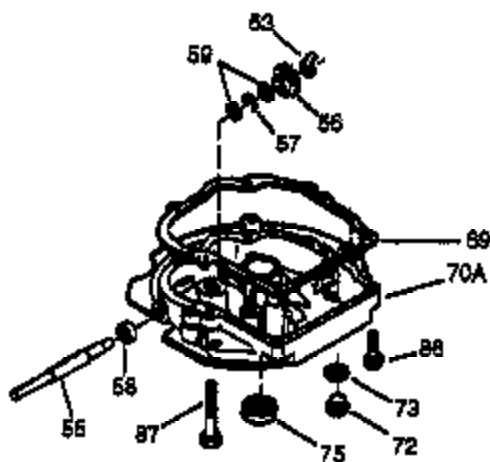

Ref #	Part Number	Qty	Description
19	36281	1	Extension Spring
69	35261	1	* Mounting Flange Gasket
72	30572	1	Oil Drain Plug (Incl. 73)
73	28833	1	Drain Plug Gasket
75	27897	1	Oil Seal
86	650488	6	Screw, 1/4-20 x 1-1/4"
103	651007	2	Screw, Torx T-15, 10-24 x 15/16"
110B	36954	1	D.C. Starter Wire
110A	36953	1	Ground Wire
178	29752	2	Nut & Lock Washer, 1/4-28
182	30088A	2	Screw, 1/4-28 x 1"
185	36579	1	Intake Pipe
186	32653	1	Governor Link
216	33086	1	R.P.M. Adjusting Lever
223	651044	1	Screw, 1/4-20 x 2-25/32"
275	36950A	1	Muffler (Incl. 276 & 277)
276	36949	1	Locking Plate
277	651039	2	Screw, 1/4-20 x 2-47/64"
314	650767	2	Screw, 8-32 x 27/64"
315	36952	1	Alternator Coil
322	35013	1	Connector Body
322A	610885	1	Connector Body
325	35249	1	Spring Clip
395	35709	1	Electric Starter Motor (12 Volt)
900	0		Replacement Engine NONE
900	0	1	Replacement S/B 750834, order from 71 -999