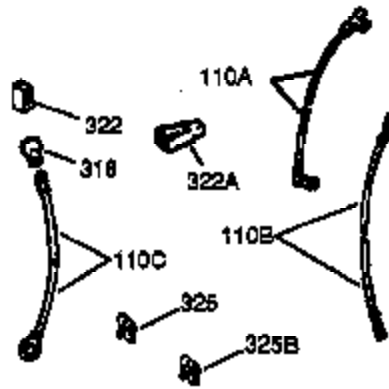

Ref #	Part Number	Qty	Description
19	36281	1	Extension Spring
69	35261	1	* Mounting Flange Gasket
72	30572	1	Oil Drain Plug (Incl. 73)
73	28833	1	Drain Plug Gasket
75	27897	1	Oil Seal
86	650488	6	Screw, 1/4-20 x 1-1/4"
103	651007	2	Screw, Torx T-15, 10-24 x 15/16"
110B	36954	1	D.C. Starter Wire
110A	36953	1	Ground Wire
178	29752	2	Nut & Lock Washer, 1/4-28
182	30088A	2	Screw, 1/4-28 x 1"
185	36579	1	Intake Pipe
186	32653	1	Governor Link
216	33086	1	R.P.M. Adjusting Lever
223	651044	1	Screw, 1/4-20 x 2-25/32"
275	36950A	1	Muffler (Incl. 276 & 277)
276	36949	1	Locking Plate
277	651039	2	Screw, 1/4-20 x 2-47/64"
314	650767	2	Screw, 8-32 x 27/64"
315	36952	1	Alternator Coil
322	35013	1	Connector Body
322A	610885	1	Connector Body
325	35249	1	Spring Clip
395	35709	1	Electric Starter Motor (12 Volt)
900	0		Replacement Engine NONE
900	0	1	Replacement S/B 750834, order from 71 -999