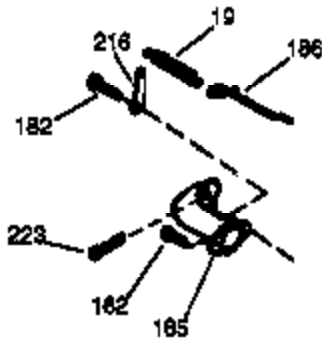

Ref #	Part Number	Qty	Description
19	36281	1	Extension Spring
69	35261	1	* Mounting Flange Gasket
72	30572	1	Oil Drain Plug (Incl. 73)
73	28833	1	Drain Plug Gasket
75	27897	1	Oil Seal
86	650488	6	Screw, 1/4-20 x 1-1/4"
103	651007	2	Screw, Torx T-15, 10-24 x 15/16"
110B	36954	1	D.C. Starter Wire
110A	36953	1	Ground Wire
178	29752	2	Nut & Lock Washer, 1/4-28
182	30088A	2	Screw, 1/4-28 x 1"
185	36579	1	Intake Pipe
186	32653	1	Governor Link
216	33086	1	R.P.M. Adjusting Lever
223	651044	1	Screw, 1/4-20 x 2-25/32"
275	36950A	1	Muffler (Incl. 276 & 277)
276	36949	1	Locking Plate
277	651039	2	Screw, 1/4-20 x 2-47/64"
314	650767	2	Screw, 8-32 x 27/64"
315	36952	1	Alternator Coil
322	35013	1	Connector Body
322A	610885	1	Connector Body
325	35249	1	Spring Clip
395	35709	1	Electric Starter Motor (12 Volt)
900	0		Replacement Engine NONE
900	0	1	Replacement S/B 750834, order from 71 -999