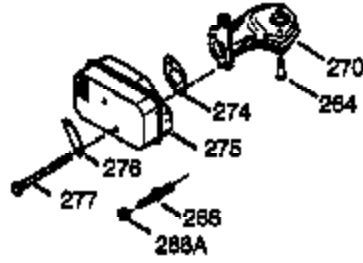

Ref #	Part Number	Qty	Description
19	33578	1	Extension Spring
69	37797	1	Mounting Flange Gasket
72	36083	1	Oil Drain Plug
75	27897	1	Oil Seal
86	650488	6	Screw, 1/4-20 x 1-1/4"
103	651007	2	Screw, Torx T-15, 10-24 x 15/16"
178	29752	2	Nut & Lock Washer, 1/4-28
182	30088A	2	Screw, 1/4-28 x 1"
185	36579	1	Intake Pipe
186	32653	1	Governor Link
216	33086	1	R.P.M. Adjusting Lever
223	651043	1	Screw, 1/4-20 x 1-31/64"
275	36950	1	Muffler (Incl. 276 & 277)
276	36949	1	Locking Plate
277	651039	2	Screw, 1/4-20 x 2-47/64"
325	29443	1	Spring Clip
370F	33183	1	Stop Decal