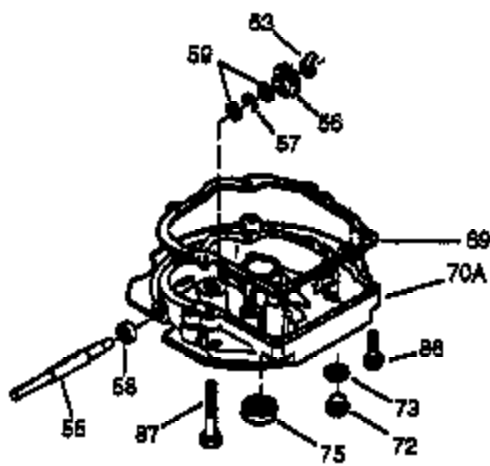

Ref #	Part Number	Qty	Description
19	33578	1	Extension Spring
69	37797	1	Mounting Flange Gasket
72	36083	1	Oil Drain Plug
75	27897	1	Oil Seal
86	650488	6	Screw, 1/4-20 x 1-1/4"
103	651007	2	Screw, Torx T-15, 10-24 x 15/16"
178	29752	2	Nut & Lock Washer, 1/4-28
182	30088A	2	Screw, 1/4-28 x 1"
185	36579	1	Intake Pipe
186	32653	1	Governor Link
216	33086	1	R.P.M. Adjusting Lever
223	651043	1	Screw, 1/4-20 x 1-31/64"
275	36950	1	Muffler (Incl. 276 & 277)
276	36949	1	Locking Plate
277	651039	2	Screw, 1/4-20 x 2-47/64"
325	29443	1	Spring Clip
370F	33183	1	Stop Decal