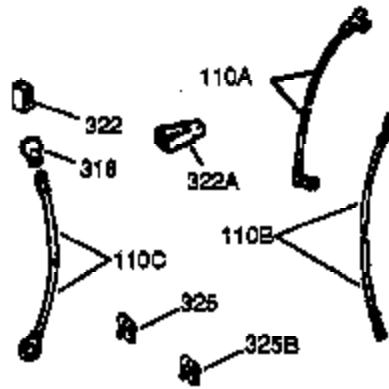

Ref #	Part Number	Qty	Description
19	33578	1	Extension Spring
69	37797	1	Mounting Flange Gasket
72	36083	1	Oil Drain Plug
75	27897	1	Oil Seal
86	650488	6	Screw, 1/4-20 x 1-1/4"
103	651007	2	Screw, Torx T-15, 10-24 x 15/16"
178	29752	2	Nut & Lock Washer, 1/4-28
182	30088A	2	Screw, 1/4-28 x 1"
185	36579	1	Intake Pipe
186	32653	1	Governor Link
216	33086	1	R.P.M. Adjusting Lever
223	651043	1	Screw, 1/4-20 x 1-31/64"
275	36950	1	Muffler (Incl. 276 & 277)
276	36949	1	Locking Plate
277	651039	2	Screw, 1/4-20 x 2-47/64"
325	29443	1	Spring Clip
370F	33183	1	Stop Decal