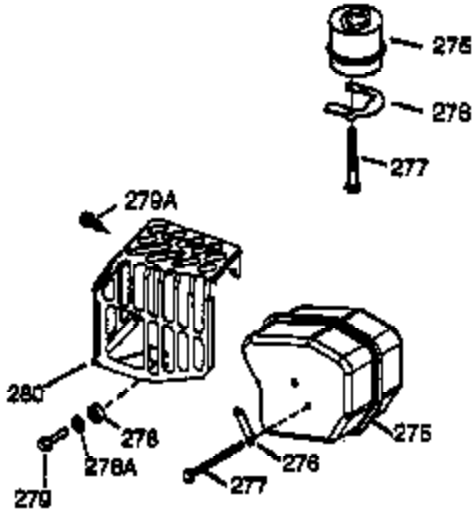

Ref #	Part Number	Qty	Description
19	33578	1	Extension Spring
69	37797	1	Mounting Flange Gasket
72	36083	1	Oil Drain Plug
75	27897	1	Oil Seal
86	650488	6	Screw, 1/4-20 x 1-1/4"
103	651007	2	Screw, Torx T-15, 10-24 x 15/16"
178	29752	2	Nut & Lock Washer, 1/4-28
182	30088A	2	Screw, 1/4-28 x 1"
185	36579	1	Intake Pipe
186	32653	1	Governor Link
216	33086	1	R.P.M. Adjusting Lever
223	651043	1	Screw, 1/4-20 x 1-31/64"
275	36950	1	Muffler (Incl. 276 & 277)
276	36949	1	Locking Plate
277	651039	2	Screw, 1/4-20 x 2-47/64"
325	29443	1	Spring Clip
370F	33183	1	Stop Decal