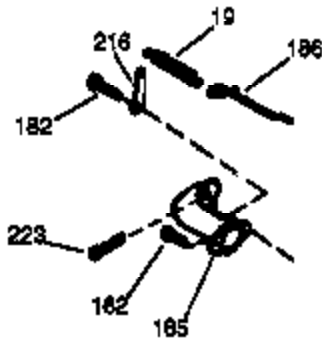

Ref #	Part Number	Qty	Description
19	33578	1	Extension Spring
69	37797	1	Mounting Flange Gasket
72	36083	1	Oil Drain Plug
75	27897	1	Oil Seal
86	650488	6	Screw, 1/4-20 x 1-1/4"
103	651007	2	Screw, Torx T-15, 10-24 x 15/16"
178	29752	2	Nut & Lock Washer, 1/4-28
182	30088A	2	Screw, 1/4-28 x 1"
185	36579	1	Intake Pipe
186	32653	1	Governor Link
216	33086	1	R.P.M. Adjusting Lever
223	651043	1	Screw, 1/4-20 x 1-31/64"
275	36950	1	Muffler (Incl. 276 & 277)
276	36949	1	Locking Plate
277	651039	2	Screw, 1/4-20 x 2-47/64"
325	29443	1	Spring Clip
370F	33183	1	Stop Decal