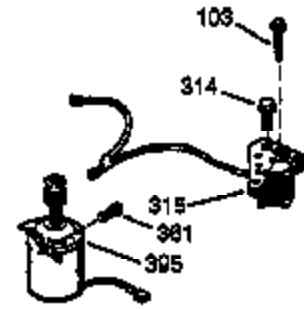

Ref #	Part Number	Qty	Description
19	33578	1	Extension Spring
69	37797	1	Mounting Flange Gasket
72	36083	1	Oil Drain Plug
75	27897	1	Oil Seal
86	650488	6	Screw, 1/4-20 x 1-1/4"
103	651007	2	Screw, Torx T-15, 10-24 x 15/16"
178	29752	2	Nut & Lock Washer, 1/4-28
182	30088A	2	Screw, 1/4-28 x 1"
185	36579	1	Intake Pipe
186	32653	1	Governor Link
216	33086	1	R.P.M. Adjusting Lever
223	651043	1	Screw, 1/4-20 x 1-31/64"
275	36950	1	Muffler (Incl. 276 & 277)
276	36949	1	Locking Plate
277	651039	2	Screw, 1/4-20 x 2-47/64"
325	29443	1	Spring Clip
370F	33183	1	Stop Decal