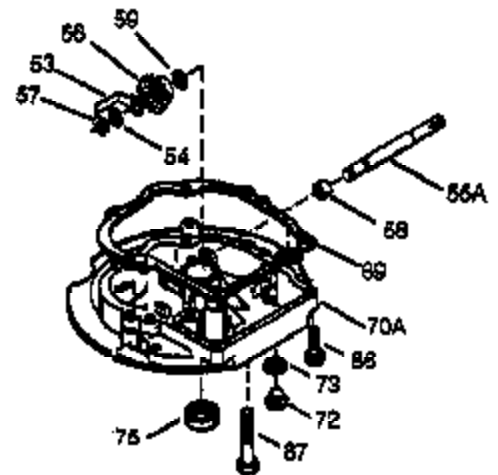

Ref #	Part Number	Qty	Description
19	33578	1	Extension Spring
69	37797	1	Mounting Flange Gasket
72	36083	1	Oil Drain Plug
75	27897	1	Oil Seal
86	650488	6	Screw, 1/4-20 x 1-1/4"
103	651007	2	Screw, Torx T-15, 10-24 x 15/16"
178	29752	2	Nut & Lock Washer, 1/4-28
182	30088A	2	Screw, 1/4-28 x 1"
185	36579	1	Intake Pipe
186	32653	1	Governor Link
216	33086	1	R.P.M. Adjusting Lever
223	651043	1	Screw, 1/4-20 x 1-31/64"
275	36950	1	Muffler (Incl. 276 & 277)
276	36949	1	Locking Plate
277	651039	2	Screw, 1/4-20 x 2-47/64"
325	29443	1	Spring Clip
370F	33183	1	Stop Decal