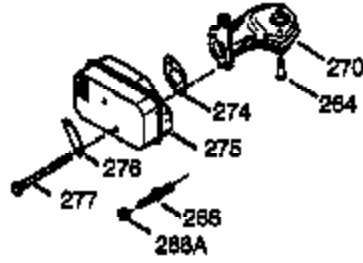

Ref #	Part Number	Qty	Description
19	36281	1	Extension Spring
69	35261	1	* Mounting Flange Gasket
72	30572	1	Oil Drain Plug (Incl. 73)
73	28833	1	Drain Plug Gasket
75	27897	1	Oil Seal
86	650488	6	Screw, 1/4-20 x 1-1/4"
103	651007	2	Screw, Torx T-15, 10-24 x 15/16"
178	29752	2	Nut & Lock Washer, 1/4-28
182	30088A	2	Screw, 1/4-28 x 1"
185	36579	1	Intake Pipe
186	32653	1	Governor Link
216	33086	1	R.P.M. Adjusting Lever
223	651044	1	Screw, 1/4-20 x 2-25/32"
275	36950A	1	Muffler (Incl. 276 & 277)
276	36949	1	Locking Plate
277	651039	2	Screw, 1/4-20 x 2-47/64"
900	0		Replacement Engine NONE
900	0	1	Replacement S/B 750834, order from 71 -999