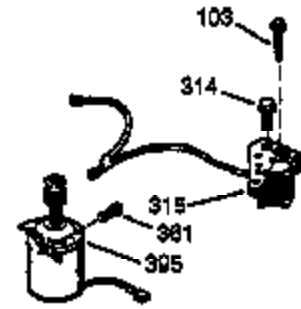

Ref #	Part Number	Qty	Description
19	36281	1	Extension Spring
69	35261	1	* Mounting Flange Gasket
72	30572	1	Oil Drain Plug (Incl. 73)
73	28833	1	Drain Plug Gasket
75	27897	1	Oil Seal
86	650488	6	Screw, 1/4-20 x 1-1/4"
103	651007	2	Screw, Torx T-15, 10-24 x 15/16"
178	29752	2	Nut & Lock Washer, 1/4-28
182	30088A	2	Screw, 1/4-28 x 1"
185	36579	1	Intake Pipe
186	32653	1	Governor Link
216	33086	1	R.P.M. Adjusting Lever
223	651044	1	Screw, 1/4-20 x 2-25/32"
275	36950A	1	Muffler (Incl. 276 & 277)
276	36949	1	Locking Plate
277	651039	2	Screw, 1/4-20 x 2-47/64"
900	0		Replacement Engine NONE
900	0	1	Replacement S/B 750834, order from 71 -999