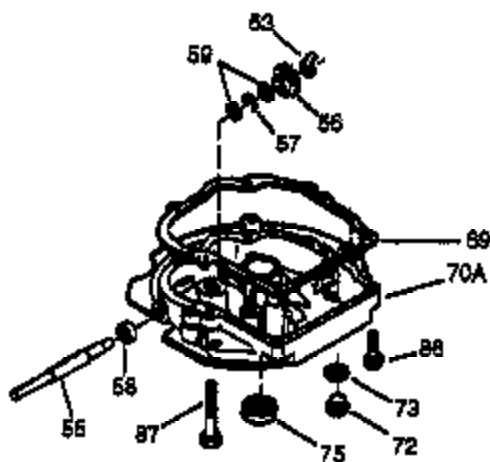

Ref #	Part Number	Qty	Description
19	36281	1	Extension Spring
69	35261	1	* Mounting Flange Gasket
72	30572	1	Oil Drain Plug (Incl. 73)
73	28833	1	Drain Plug Gasket
75	27897	1	Oil Seal
86	650488	6	Screw, 1/4-20 x 1-1/4"
103	651007	2	Screw, Torx T-15, 10-24 x 15/16"
178	29752	2	Nut & Lock Washer, 1/4-28
182	30088A	2	Screw, 1/4-28 x 1"
185	36579	1	Intake Pipe
186	32653	1	Governor Link
216	33086	1	R.P.M. Adjusting Lever
223	651044	1	Screw, 1/4-20 x 2-25/32"
275	36950A	1	Muffler (Incl. 276 & 277)
276	36949	1	Locking Plate
277	651039	2	Screw, 1/4-20 x 2-47/64"
900	0		Replacement Engine NONE
900	0	1	Replacement S/B 750834, order from 71 -999