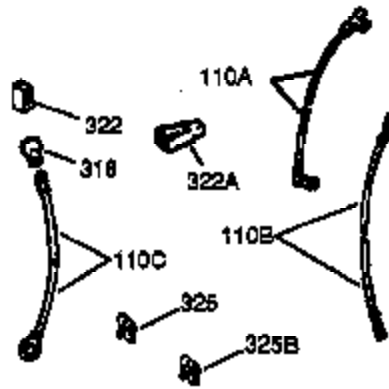

Ref #	Part Number	Qty	Description
19	36281	1	Extension Spring
69	35261	1	* Mounting Flange Gasket
72	30572	1	Oil Drain Plug (Incl. 73)
73	28833	1	Drain Plug Gasket
75	27897	1	Oil Seal
86	650488	6	Screw, 1/4-20 x 1-1/4"
103	651007	2	Screw, Torx T-15, 10-24 x 15/16"
178	29752	2	Nut & Lock Washer, 1/4-28
182	30088A	2	Screw, 1/4-28 x 1"
185	36579	1	Intake Pipe
186	32653	1	Governor Link
216	33086	1	R.P.M. Adjusting Lever
223	651044	1	Screw, 1/4-20 x 2-25/32"
275	36950A	1	Muffler (Incl. 276 & 277)
276	36949	1	Locking Plate
277	651039	2	Screw, 1/4-20 x 2-47/64"
900	0		Replacement Engine NONE
900	0	1	Replacement S/B 750834, order from 71 -999