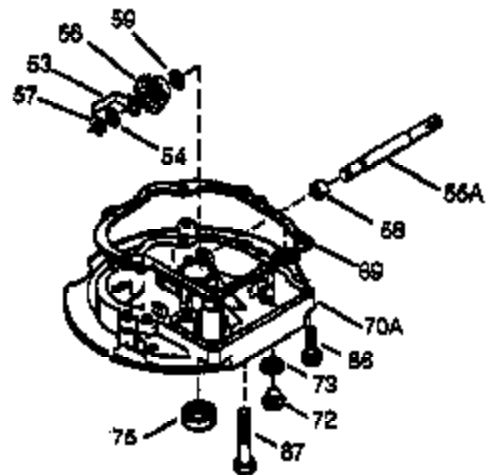

Ref #	Part Number	Qty	Description
19	36281	1	Extension Spring
69	35261	1	* Mounting Flange Gasket
72	30572	1	Oil Drain Plug (Incl. 73)
73	28833	1	Drain Plug Gasket
75	27897	1	Oil Seal
86	650488	6	Screw, 1/4-20 x 1-1/4"
103	651007	2	Screw, Torx T-15, 10-24 x 15/16"
178	29752	2	Nut & Lock Washer, 1/4-28
182	30088A	2	Screw, 1/4-28 x 1"
185	36579	1	Intake Pipe
186	32653	1	Governor Link
216	33086	1	R.P.M. Adjusting Lever
223	651044	1	Screw, 1/4-20 x 2-25/32"
275	36950A	1	Muffler (Incl. 276 & 277)
276	36949	1	Locking Plate
277	651039	2	Screw, 1/4-20 x 2-47/64"
900	0		Replacement Engine NONE
900	0	1	Replacement S/B 750834, order from 71 -999