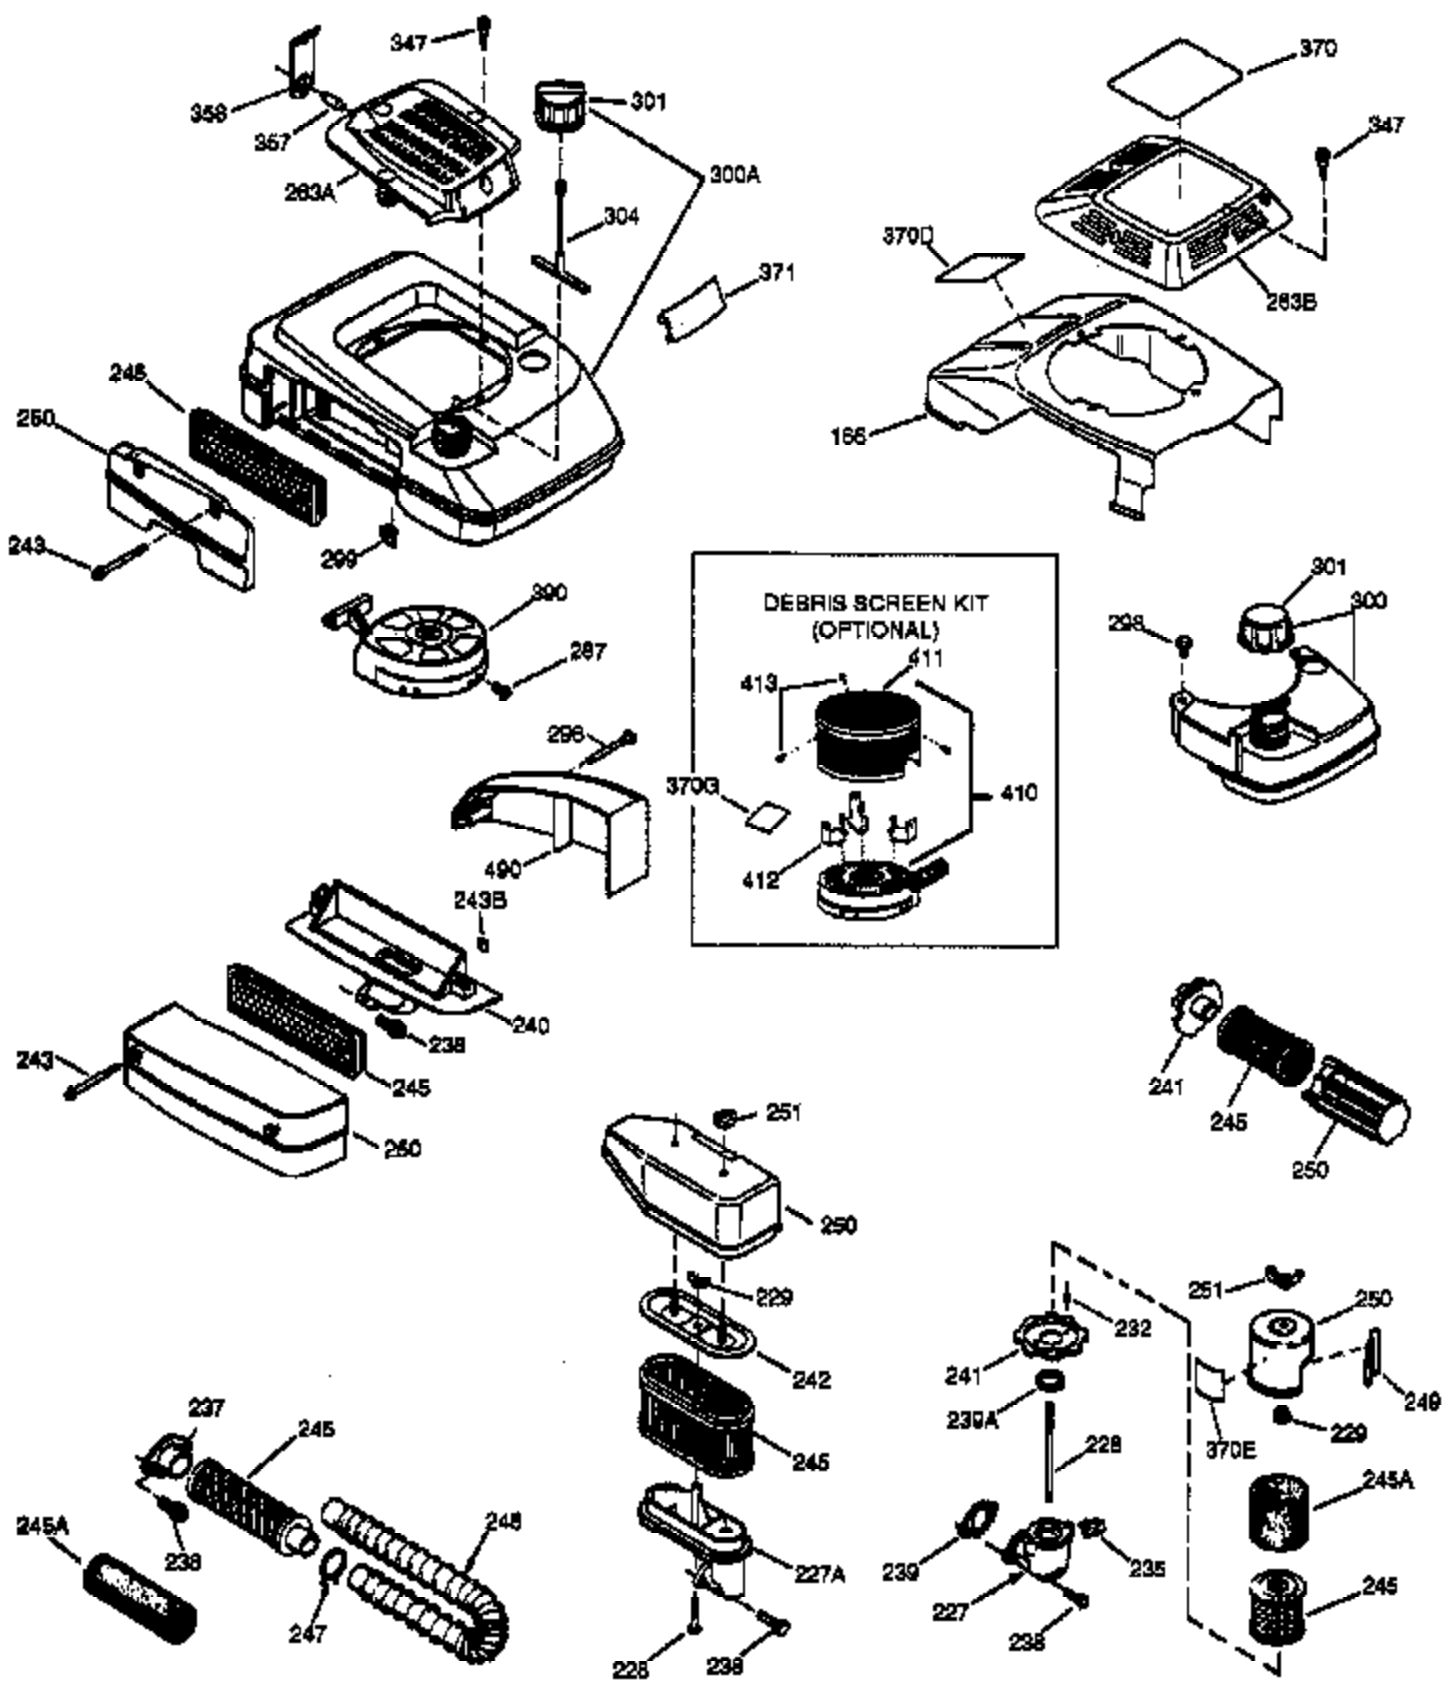

Engine Parts List #2

Ref #	Part Number	Qty	Description
178	29752	2	Nut & Lock Washer, 1/4-28
238	650932	2	Screw, 10-32 x 49/64"
239	34338	1	* Air Cleaner Gasket
241	36919	1	Air Cleaner Collar
245	36905	1	Air Cleaner Filter
250	36920	1	Air Cleaner Cover
263A	37184	1	Starter Grill
287	650926	2	Screw, 8-32 x 21/64"
298	28763	2	Screw, 10-32 x 35/64"
300	36916	1	Fuel Tank (Incl. 292 & 301)
301	36246	1	Fuel Cap
347	651038	1	Screw, 10-32 x 27/32"
390	590739	1	Rewind Starter (NOTE: This engine could have been built with 590702 starter).
900	0		Replacement Engine NONE
900	0	1	Replacement S/B 750834, order from 71 -999