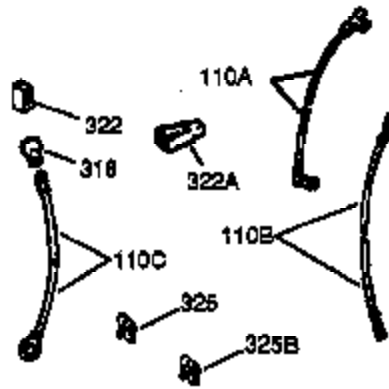

Ref #	Part Number	Qty	Description
19	36281	1	Extension Spring
53	31745	1	Tang Washer
54	31747	1	Washer
55	35218A	1	P.T.O. Shaft
56	33401	1	R.H. Worm Gear
57	33537	1	Retaining Ring
58	31744	1	Oil Seal
69	35261	1	* Mounting Flange Gasket
72	36083	1	Oil Drain Plug
75	26208	1	Oil Seal
86	650488	5	Screw, 1/4-20 x 1-1/4"
87	650492	1	Screw, 1/4-20 x 2-1/4"
103	651007	2	Screw, Torx T-15, 10-24 x 15/16"
178	29752	2	Nut & Lock Washer, 1/4-28
182	30088A	2	Screw, 1/4-28 x 1"
185	36579	1	Intake Pipe
186	32653	1	Governor Link
216	33086	1	R.P.M. Adjusting Lever
223	651044	1	Screw, 1/4-20 x 2-25/32"
275	36492	1	Muffler (Incl. 277)
277	650988	2	Screw, 1/4-20 x 2-9/32"