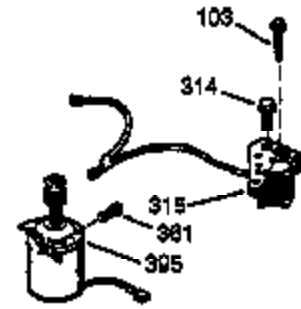

Ref #	Part Number	Qty	Description
19	36281	1	Extension Spring
53	31745	1	Tang Washer
54	31747	1	Washer
55	35218A	1	P.T.O. Shaft
56	33401	1	R.H. Worm Gear
57	33537	1	Retaining Ring
58	31744	1	Oil Seal
69	35261	1	* Mounting Flange Gasket
72	36083	1	Oil Drain Plug
75	26208	1	Oil Seal
86	650488	5	Screw, 1/4-20 x 1-1/4"
87	650492	1	Screw, 1/4-20 x 2-1/4"
103	651007	2	Screw, Torx T-15, 10-24 x 15/16"
178	29752	2	Nut & Lock Washer, 1/4-28
182	30088A	2	Screw, 1/4-28 x 1"
185	36579	1	Intake Pipe
186	32653	1	Governor Link
216	33086	1	R.P.M. Adjusting Lever
223	651044	1	Screw, 1/4-20 x 2-25/32"
275	36492	1	Muffler (Incl. 277)
277	650988	2	Screw, 1/4-20 x 2-9/32"