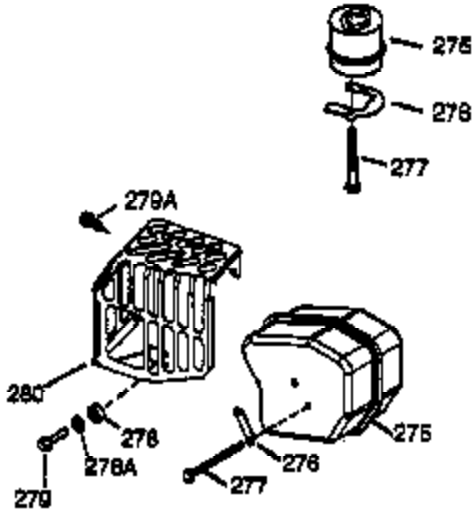

Ref #	Part Number	Qty	Description
19	36281	1	Extension Spring
53	31745	1	Tang Washer
54	31747	1	Washer
55	35218A	1	P.T.O. Shaft
56	33401	1	R.H. Worm Gear
57	33537	1	Retaining Ring
58	31744	1	Oil Seal
69	35261	1	* Mounting Flange Gasket
72	36083	1	Oil Drain Plug
75	26208	1	Oil Seal
86	650488	5	Screw, 1/4-20 x 1-1/4"
87	650492	1	Screw, 1/4-20 x 2-1/4"
103	651007	2	Screw, Torx T-15, 10-24 x 15/16"
178	29752	2	Nut & Lock Washer, 1/4-28
182	30088A	2	Screw, 1/4-28 x 1"
185	36579	1	Intake Pipe
186	32653	1	Governor Link
216	33086	1	R.P.M. Adjusting Lever
223	651044	1	Screw, 1/4-20 x 2-25/32"
275	36492	1	Muffler (Incl. 277)
277	650988	2	Screw, 1/4-20 x 2-9/32"