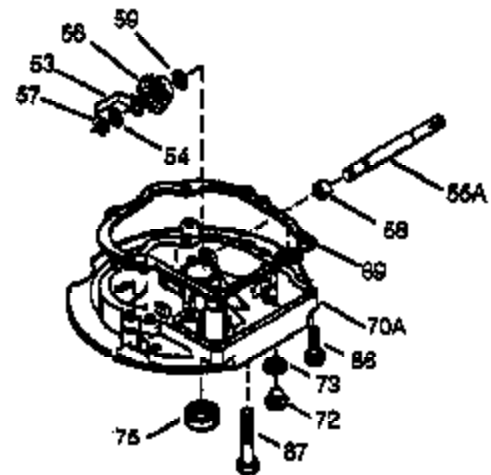

Ref #	Part Number	Qty	Description
19	36281	1	Extension Spring
53	31745	1	Tang Washer
54	31747	1	Washer
55	35218A	1	P.T.O. Shaft
56	33401	1	R.H. Worm Gear
57	33537	1	Retaining Ring
58	31744	1	Oil Seal
69	35261	1	* Mounting Flange Gasket
72	36083	1	Oil Drain Plug
75	26208	1	Oil Seal
86	650488	5	Screw, 1/4-20 x 1-1/4"
87	650492	1	Screw, 1/4-20 x 2-1/4"
103	651007	2	Screw, Torx T-15, 10-24 x 15/16"
178	29752	2	Nut & Lock Washer, 1/4-28
182	30088A	2	Screw, 1/4-28 x 1"
185	36579	1	Intake Pipe
186	32653	1	Governor Link
216	33086	1	R.P.M. Adjusting Lever
223	651044	1	Screw, 1/4-20 x 2-25/32"
275	36492	1	Muffler (Incl. 277)
277	650988	2	Screw, 1/4-20 x 2-9/32"