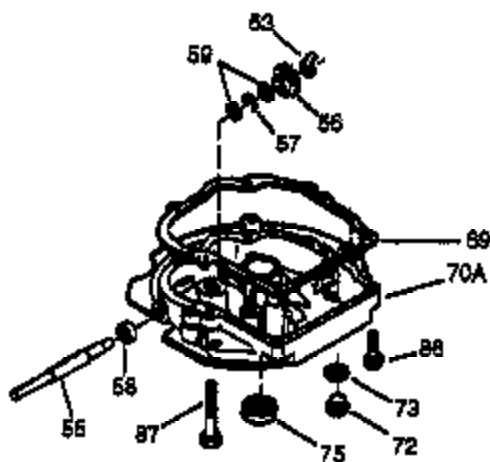

Ref #	Part Number	Qty	Description
19	36281	1	Extension Spring
53	31745	1	Tang Washer
54	31747	1	Washer
55	35218A	1	P.T.O. Shaft
56	33401	1	R.H. Worm Gear
57	33537	1	Retaining Ring
58	31744	1	Oil Seal
69	35261	1	* Mounting Flange Gasket
72	36083	1	Oil Drain Plug
75	26208	1	Oil Seal
86	650488	5	Screw, 1/4-20 x 1-1/4"
87	650492	1	Screw, 1/4-20 x 2-1/4"
103	651007	2	Screw, Torx T-15, 10-24 x 15/16"
178	29752	2	Nut & Lock Washer, 1/4-28
182	30088A	2	Screw, 1/4-28 x 1"
185	36579	1	Intake Pipe
186	32653	1	Governor Link
216	33086	1	R.P.M. Adjusting Lever
223	651044	1	Screw, 1/4-20 x 2-25/32"
275	36492	1	Muffler (Incl. 277)
277	650988	2	Screw, 1/4-20 x 2-9/32"