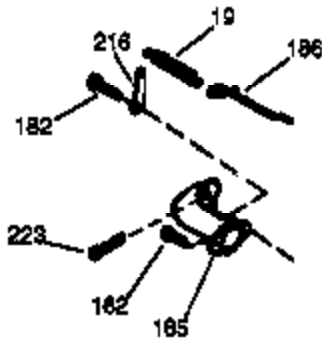

Ref #	Part Number	Qty	Description
19	36281	1	Extension Spring
53	31745	1	Tang Washer
54	31747	1	Washer
55	35218A	1	P.T.O. Shaft
56	33401	1	R.H. Worm Gear
57	33537	1	Retaining Ring
58	31744	1	Oil Seal
69	35261	1	* Mounting Flange Gasket
72	36083	1	Oil Drain Plug
75	26208	1	Oil Seal
86	650488	5	Screw, 1/4-20 x 1-1/4"
87	650492	1	Screw, 1/4-20 x 2-1/4"
103	651007	2	Screw, Torx T-15, 10-24 x 15/16"
178	29752	2	Nut & Lock Washer, 1/4-28
182	30088A	2	Screw, 1/4-28 x 1"
185	36579	1	Intake Pipe
186	32653	1	Governor Link
216	33086	1	R.P.M. Adjusting Lever
223	651044	1	Screw, 1/4-20 x 2-25/32"
275	36492	1	Muffler (Incl. 277)
277	650988	2	Screw, 1/4-20 x 2-9/32"