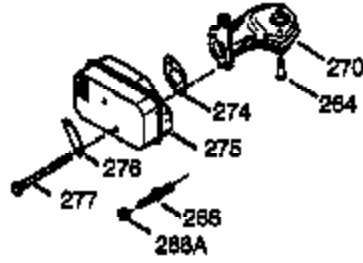

Ref #	Part Number	Qty	Description
19	36281	1	Extension Spring
53	31745	1	Tang Washer
54	31747	1	Washer
55	35218A	1	P.T.O. Shaft
56	33401	1	R.H. Worm Gear
57	33537	1	Retaining Ring
58	31744	1	Oil Seal
69	35261	1	* Mounting Flange Gasket
72	36083	1	Oil Drain Plug
75	26208	1	Oil Seal
86	650488	5	Screw, 1/4-20 x 1-1/4"
87	650492	1	Screw, 1/4-20 x 2-1/4"
103	651007	2	Screw, Torx T-15, 10-24 x 15/16"
178	29752	2	Nut & Lock Washer, 1/4-28
182	30088A	2	Screw, 1/4-28 x 1"
185	36579	1	Intake Pipe
186	32653	1	Governor Link
216	33086	1	R.P.M. Adjusting Lever
223	651044	1	Screw, 1/4-20 x 2-25/32"
275	36492	1	Muffler (Incl. 277)
277	650988	2	Screw, 1/4-20 x 2-9/32"