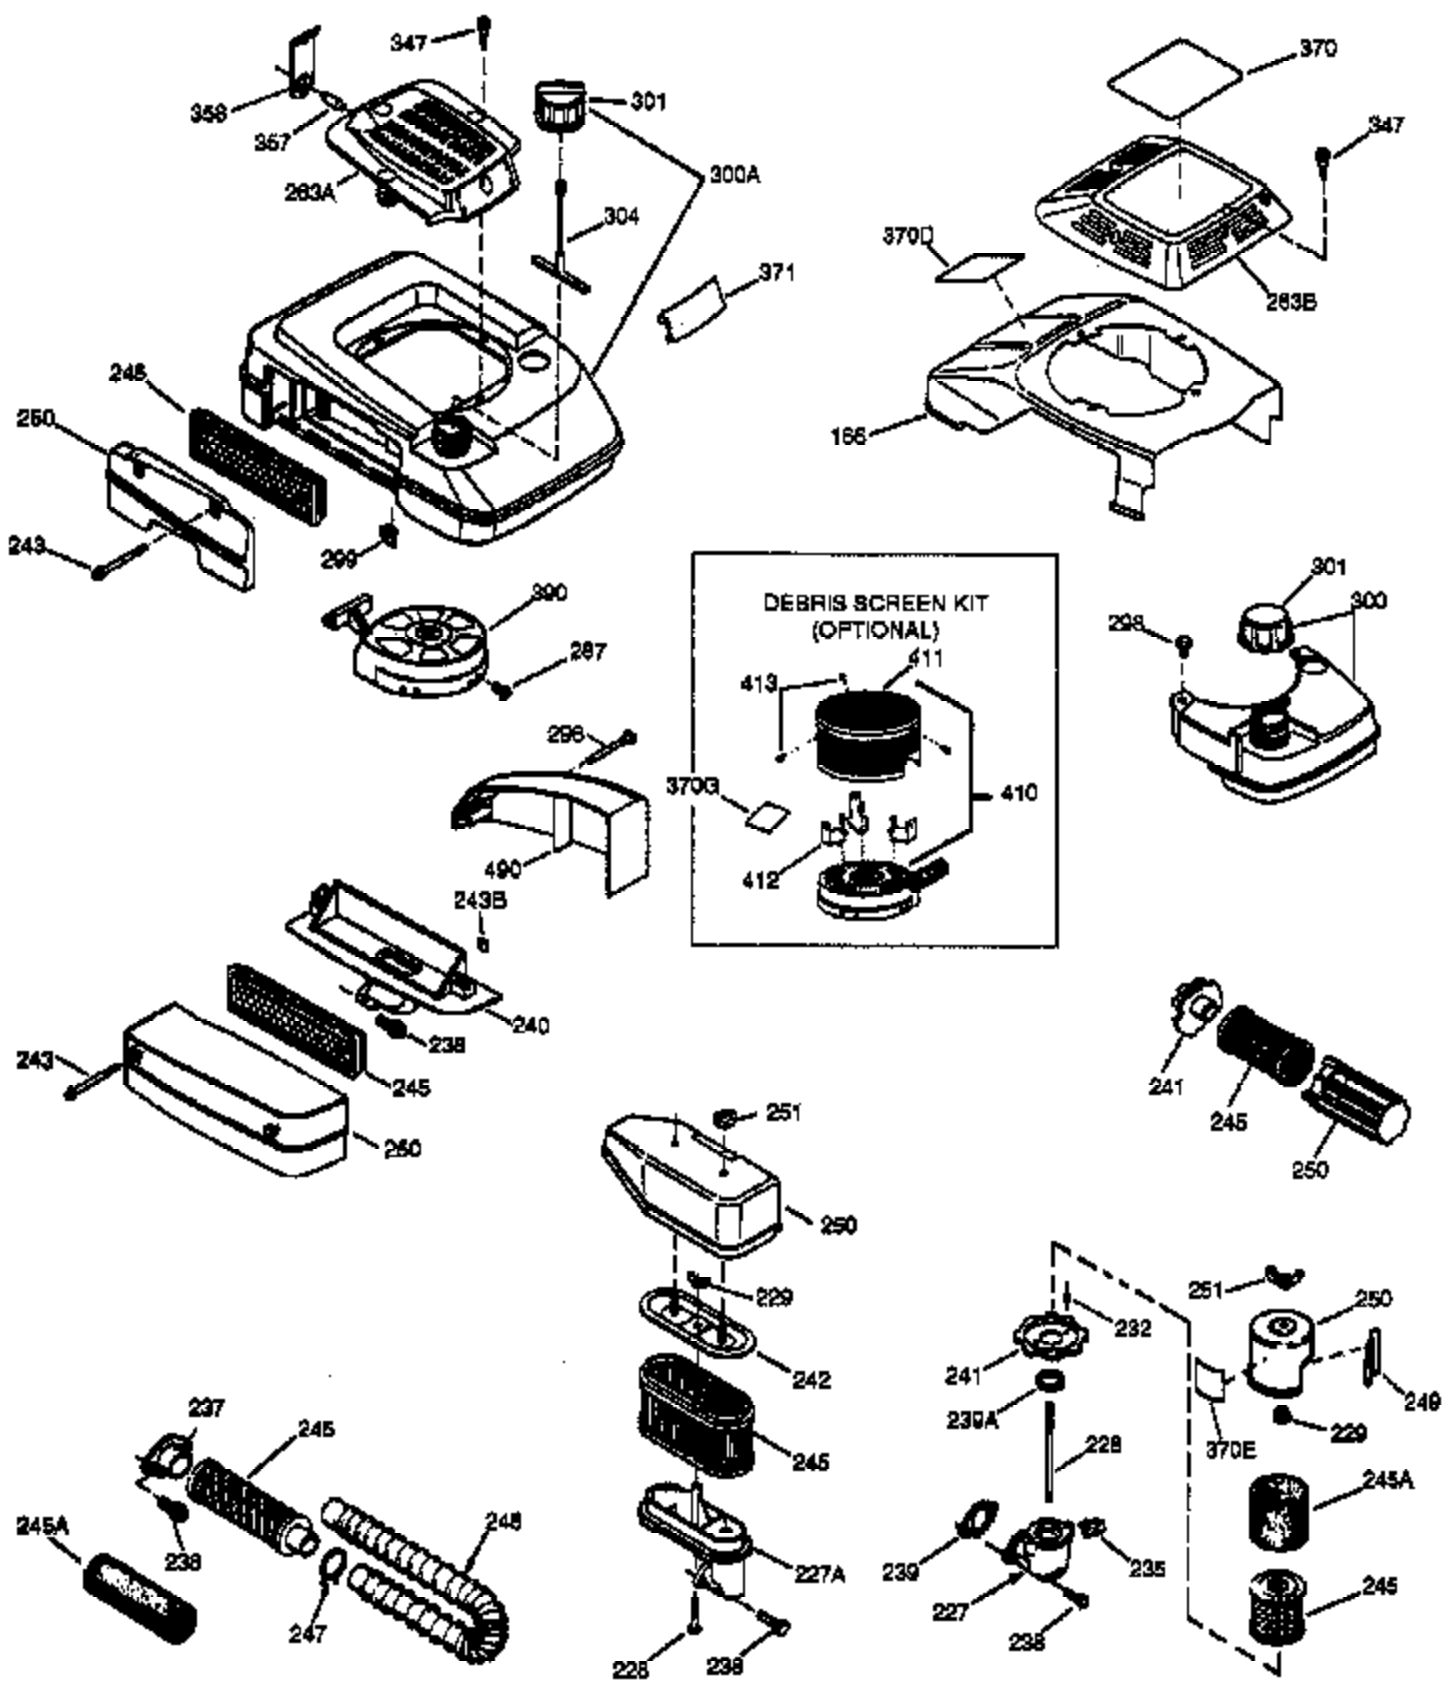

Ref #	Part Number	Qty	Description
178	29752	2	Nut & Lock Washer, 1/4-28
238	650806	2	Screw, 10-32 x 5/8"
239	34338	1	* Air Cleaner Gasket
240	36743	1	Air Cleaner Body
245	36745	1	Air Cleaner Filter
250	36744	1	Air Cleaner Cover
263A	36758	1	Starter Grill
287	650926	2	Screw, 8-32 x 21/64"
298	28763	3	Screw, 10-32 x 35/64"
300	36757	1	Fuel Tank (Incl. 292 & 301)
301	36246	1	Fuel Cap
370D	35977	1	Caution Decal
390	590737	1	Rewind Starter (NOTE: This engine could have been built with 590694 starter).