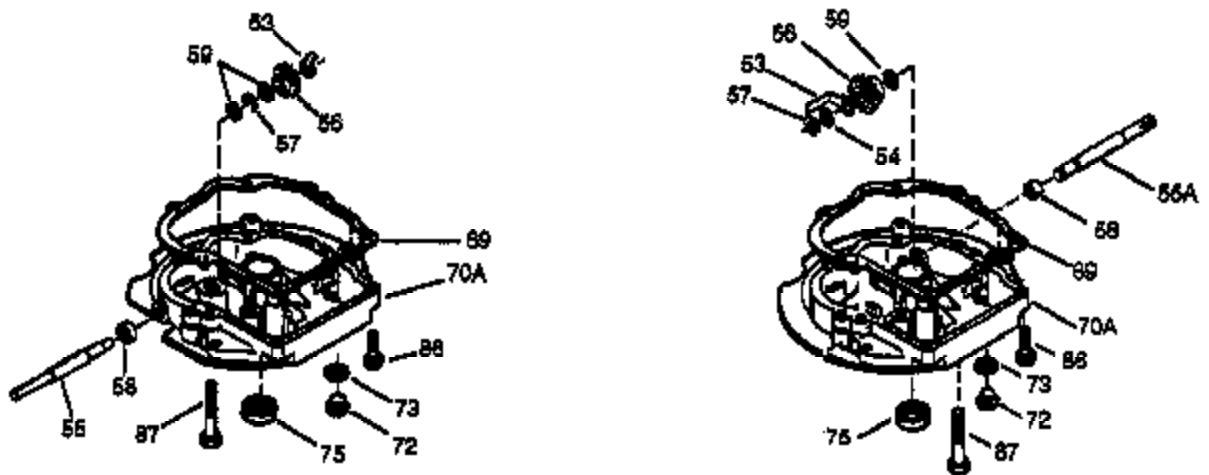

Ref #	Part Number	Qty	Description
19	36281	1	Extension Spring
69	35261	1	* Mounting Flange Gasket
72	30572	1	Oil Drain Plug (Incl. 73)
73	28833	1	Drain Plug Gasket
75	27897	1	Oil Seal
86	650488	6	Screw, 1/4-20 x 1-1/4"
103	651007	2	Screw, Torx T-15, 10-24 x 15/16"
110B	36954	1	D.C. Starter Wire
110A	36953	1	Ground Wire
178	29752	2	Nut & Lock Washer, 1/4-28
182	30088A	2	Screw, 1/4-28 x 1"
185	36579	1	Intake Pipe
186	32653	1	Governor Link
216	33086	1	R.P.M. Adjusting Lever
223	651044	1	Screw, 1/4-20 x 2-25/32"
275	36950	1	Muffler (Incl. 276 & 277)
276	36949	1	Locking Plate
277	651039	2	Screw, 1/4-20 x 2-47/64"
314	650767	2	Screw, 8-32 x 27/64"
315	36952	1	Alternator Coil
322A	610885	1	Connector Body
322	35013	1	Connector Body
325	35249	1	Spring Clip
325B	29443	1	Spring Clip
395	35709	1	Electric Starter Motor (12 Volt)
900	0		Replacement Engine NONE
900	0	1	Replacement S/B 750834, order from 71 -999