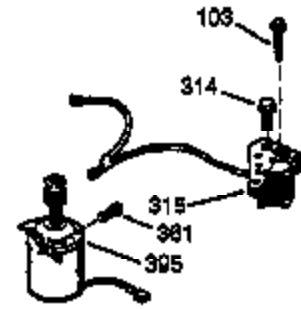

Ref #	Part Number	Qty	Description
19	36281	1	Extension Spring
69	35261	1	* Mounting Flange Gasket
72	30572	1	Oil Drain Plug (Incl. 73)
73	28833	1	Drain Plug Gasket
75	27897	1	Oil Seal
86	650488	6	Screw, 1/4-20 x 1-1/4"
103	651007	2	Screw, Torx T-15, 10-24 x 15/16"
178	29752	2	Nut & Lock Washer, 1/4-28
182	30088A	2	Screw, 1/4-28 x 1"
185	36579	1	Intake Pipe
186	32653	1	Governor Link
216	33086	1	R.P.M. Adjusting Lever
223	651044	1	Screw, 1/4-20 x 2-25/32"
275	36950	1	Muffler (Incl. 276 & 277)
276	36949	1	Locking Plate
277	651039	2	Screw, 1/4-20 x 2-47/64"
900	0		Replacement Engine NONE
900	0	1	Replacement S/B 750834, order from 71 -999