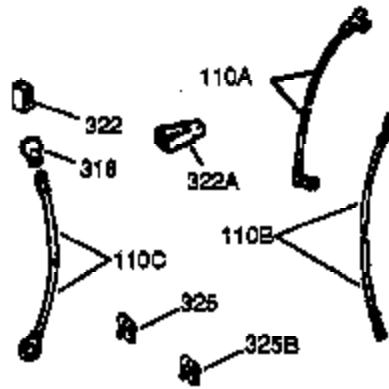

Ref #	Part Number	Qty	Description
19	36281	1	Extension Spring
69	35261	1	* Mounting Flange Gasket
72	30572	1	Oil Drain Plug (Incl. 73)
73	28833	1	Drain Plug Gasket
75	27897	1	Oil Seal
86	650488	6	Screw, 1/4-20 x 1-1/4"
103	651007	2	Screw, Torx T-15, 10-24 x 15/16"
178	29752	2	Nut & Lock Washer, 1/4-28
182	30088A	2	Screw, 1/4-28 x 1"
185	36579	1	Intake Pipe
186	32653	1	Governor Link
216	33086	1	R.P.M. Adjusting Lever
223	651044	1	Screw, 1/4-20 x 2-25/32"
275	36950	1	Muffler (Incl. 276 & 277)
276	36949	1	Locking Plate
277	651039	2	Screw, 1/4-20 x 2-47/64"
900	0		Replacement Engine NONE
900	0	1	Replacement S/B 750834, order from 71 -999