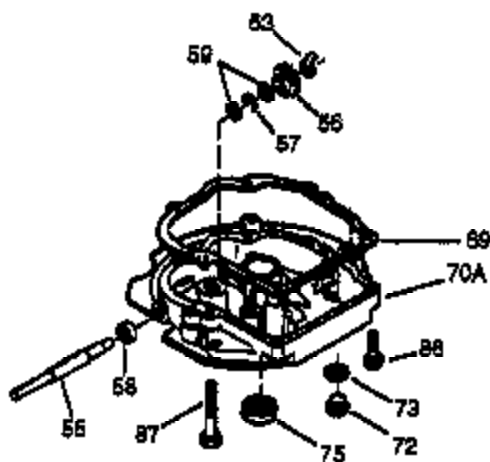

Ref #	Part Number	Qty	Description
19	36281	1	Extension Spring
69	35261	1	* Mounting Flange Gasket
72	30572	1	Oil Drain Plug (Incl. 73)
73	28833	1	Drain Plug Gasket
75	27897	1	Oil Seal
86	650488	6	Screw, 1/4-20 x 1-1/4"
103	651007	2	Screw, Torx T-15, 10-24 x 15/16"
178	29752	2	Nut & Lock Washer, 1/4-28
182	30088A	2	Screw, 1/4-28 x 1"
185	36579	1	Intake Pipe
186	32653	1	Governor Link
216	33086	1	R.P.M. Adjusting Lever
223	651044	1	Screw, 1/4-20 x 2-25/32"
275	36950	1	Muffler (Incl. 276 & 277)
276	36949	1	Locking Plate
277	651039	2	Screw, 1/4-20 x 2-47/64"
900	0		Replacement Engine NONE
900	0	1	Replacement S/B 750834, order from 71 -999