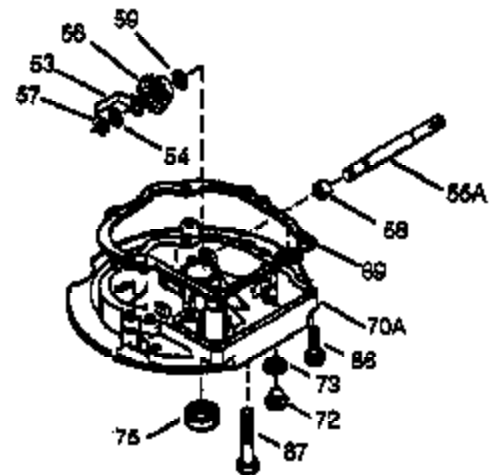

Ref #	Part Number	Qty	Description
19	36281	1	Extension Spring
69	35261	1	* Mounting Flange Gasket
72	30572	1	Oil Drain Plug (Incl. 73)
73	28833	1	Drain Plug Gasket
75	27897	1	Oil Seal
86	650488	6	Screw, 1/4-20 x 1-1/4"
103	651007	2	Screw, Torx T-15, 10-24 x 15/16"
178	29752	2	Nut & Lock Washer, 1/4-28
182	30088A	2	Screw, 1/4-28 x 1"
185	36579	1	Intake Pipe
186	32653	1	Governor Link
216	33086	1	R.P.M. Adjusting Lever
223	651044	1	Screw, 1/4-20 x 2-25/32"
275	36950	1	Muffler (Incl. 276 & 277)
276	36949	1	Locking Plate
277	651039	2	Screw, 1/4-20 x 2-47/64"
900	0		Replacement Engine NONE
900	0	1	Replacement S/B 750834, order from 71 -999