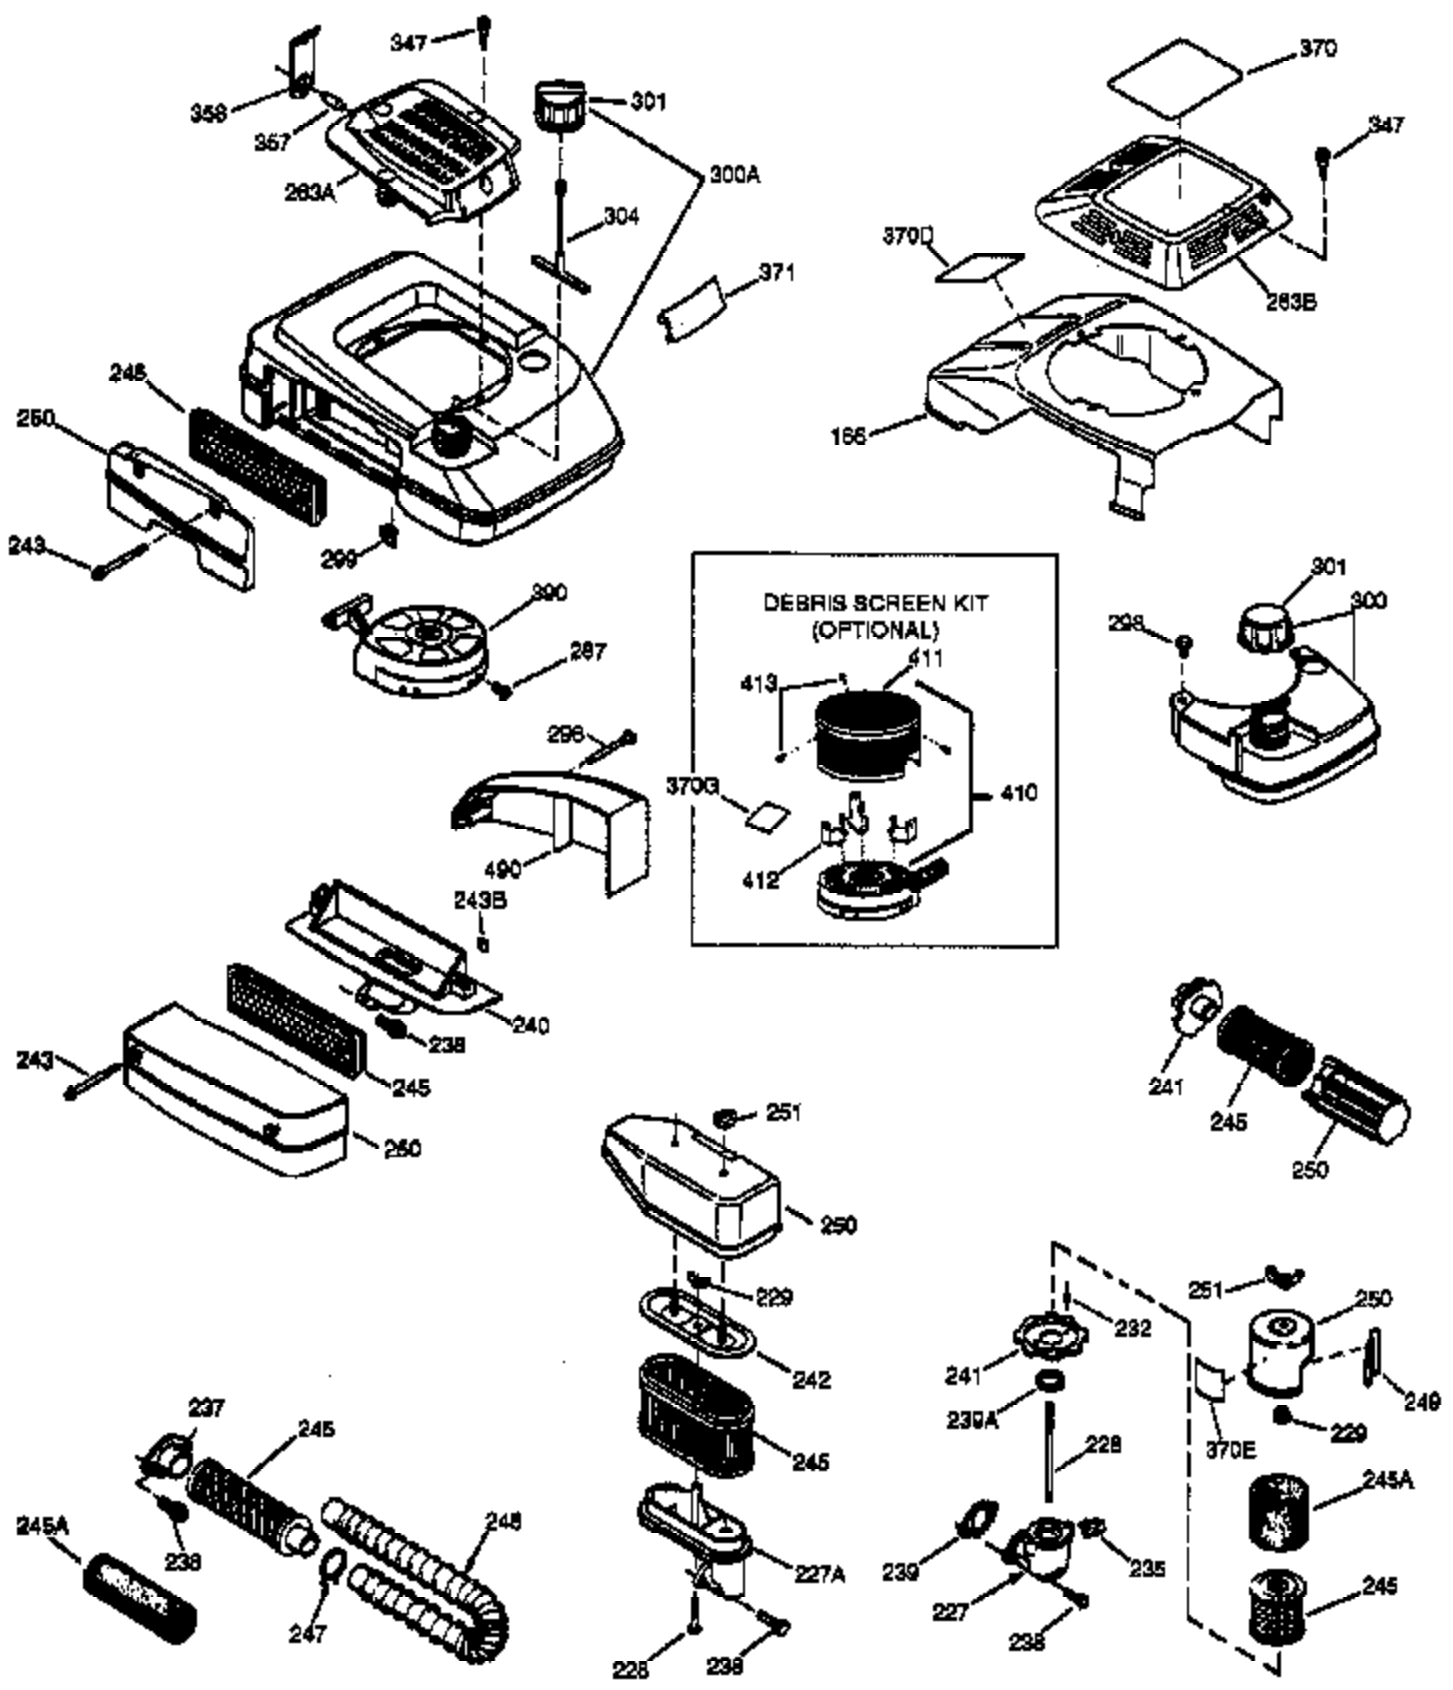

Ref #	Part Number	Qty	Description
178	29752	2	Nut & Lock Washer, 1/4-28
238	650932	2	Screw, 10-32 x 49/64"
239	34338	1	* Air Cleaner Gasket
241	36919	1	Air Cleaner Collar
245	36905	1	Air Cleaner Filter
250	36920	1	Air Cleaner Cover
263A	37184	1	Starter Grill
287	650926	2	Screw, 8-32 x 21/64"
298	28763	2	Screw, 10-32 x 35/64"
300	36916	1	Fuel Tank (Incl. 292 & 301)
301	36246	1	Fuel Cap
347	651038	1	Screw, 10-32 x 27/32"
390	590739	1	Rewind Starter (NOTE: This engine could have been built with 590702 starter).
900	0		Replacement Engine NONE
900	0	1	Replacement S/B 750834, order from 71 -999