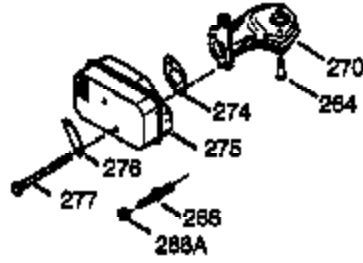

Ref #	Part Number	Qty	Description
19	36281	1	Extension Spring
69	35261	1	* Mounting Flange Gasket
72	30572	1	Oil Drain Plug (Incl. 73)
73	28833	1	Drain Plug Gasket
75	27897	1	Oil Seal
86	650488	6	Screw, 1/4-20 x 1-1/4"
103	651007	2	Screw, Torx T-15, 10-24 x 15/16"
178	29752	2	Nut & Lock Washer, 1/4-28
182	30088A	2	Screw, 1/4-28 x 1"
185	36579	1	Intake Pipe
186	32653	1	Governor Link
216	33086	1	R.P.M. Adjusting Lever
223	651044	1	Screw, 1/4-20 x 2-25/32"
275	36950	1	Muffler (Incl. 276 & 277)
276	36949	1	Locking Plate
277	651039	2	Screw, 1/4-20 x 2-47/64"
900	0		Replacement Engine NONE
900	0	1	Replacement S/B 750834, order from 71 -999