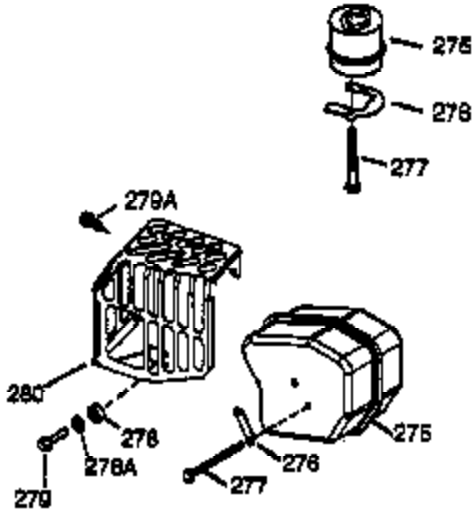

Ref #	Part Number	Qty	Description
420	730225	1	SAE 30 4-Cycle Engine Oil (Quart)

Ref #	Part Number	Qty	Description
178	29752	2	Nut & Lock Washer, 1/4-28
238	650937	2	Screw, 10-32 x 43/64"
239	35848	1	* Air Cleaner Gasket
240	37015	1	Air Cleaner Body (Incl. 239 & 243B)
243	650966	2	Screw, M-5 x 0.8-6g x 2-7/16"
243B	650967	2	Square Nut, M-5 x 0.8-6H
245	35500	1	Air Cleaner Filter
250	37016	1	Air Cleaner Cover
263A	37024	1	Starter Grill
287	650926	2	Screw, 8-32 x 21/64"
298	28763	3	Screw, 10-32 x 35/64"
300	37020	1	Fuel Tank (Incl. 292 & 301)
301	36246	1	Fuel Cap
390	590702	1	Rewind Starter (NOTE: This engine could hav been built with 590739 starter).
490	37018	1	Cover