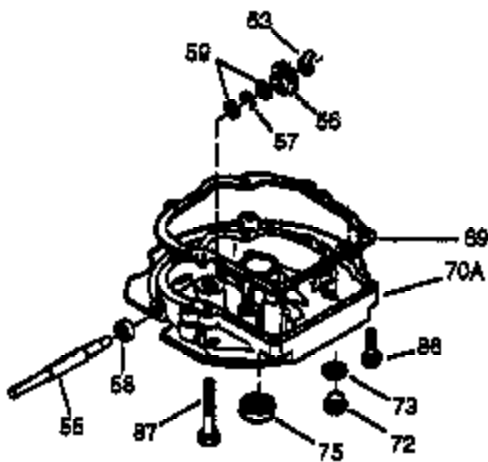

Ref #	Part Number	Qty	Description
420	730225	1	SAE 30 4-Cycle Engine Oil (Quart)

Ref #	Part Number	Qty	Description
178	29752	2	Nut & Lock Washer, 1/4-28
238	650937	2	Screw, 10-32 x 43/64"
239	35848	1	* Air Cleaner Gasket
240	37015	1	Air Cleaner Body (Incl. 239 & 243B)
243	650966	2	Screw, M-5 x 0.8-6g x 2-7/16"
243B	650967	2	Square Nut, M-5 x 0.8-6H
245	35500	1	Air Cleaner Filter
250	37016	1	Air Cleaner Cover
263A	37024	1	Starter Grill
287	650926	2	Screw, 8-32 x 21/64"
298	28763	3	Screw, 10-32 x 35/64"
300	37020	1	Fuel Tank (Incl. 292 & 301)
301	36246	1	Fuel Cap
390	590702	1	Rewind Starter (NOTE: This engine could hav been built with 590739 starter).
490	37018	1	Cover