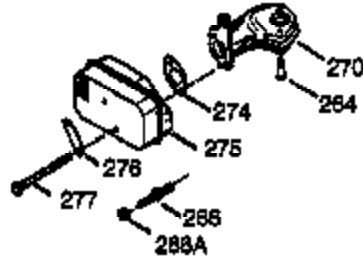

Ref #	Part Number	Qty	Description
420	730225	1	SAE 30 4-Cycle Engine Oil (Quart)

Ref #	Part Number	Qty	Description
178	29752	2	Nut & Lock Washer, 1/4-28
238	650937	2	Screw, 10-32 x 43/64"
239	35848	1	* Air Cleaner Gasket
240	37015	1	Air Cleaner Body (Incl. 239 & 243B)
243	650966	2	Screw, M-5 x 0.8-6g x 2-7/16"
243B	650967	2	Square Nut, M-5 x 0.8-6H
245	35500	1	Air Cleaner Filter
250	37016	1	Air Cleaner Cover
263A	37024	1	Starter Grill
287	650926	2	Screw, 8-32 x 21/64"
298	28763	3	Screw, 10-32 x 35/64"
300	37020	1	Fuel Tank (Incl. 292 & 301)
301	36246	1	Fuel Cap
390	590702	1	Rewind Starter (NOTE: This engine could hav been built with 590739 starter).
490	37018	1	Cover