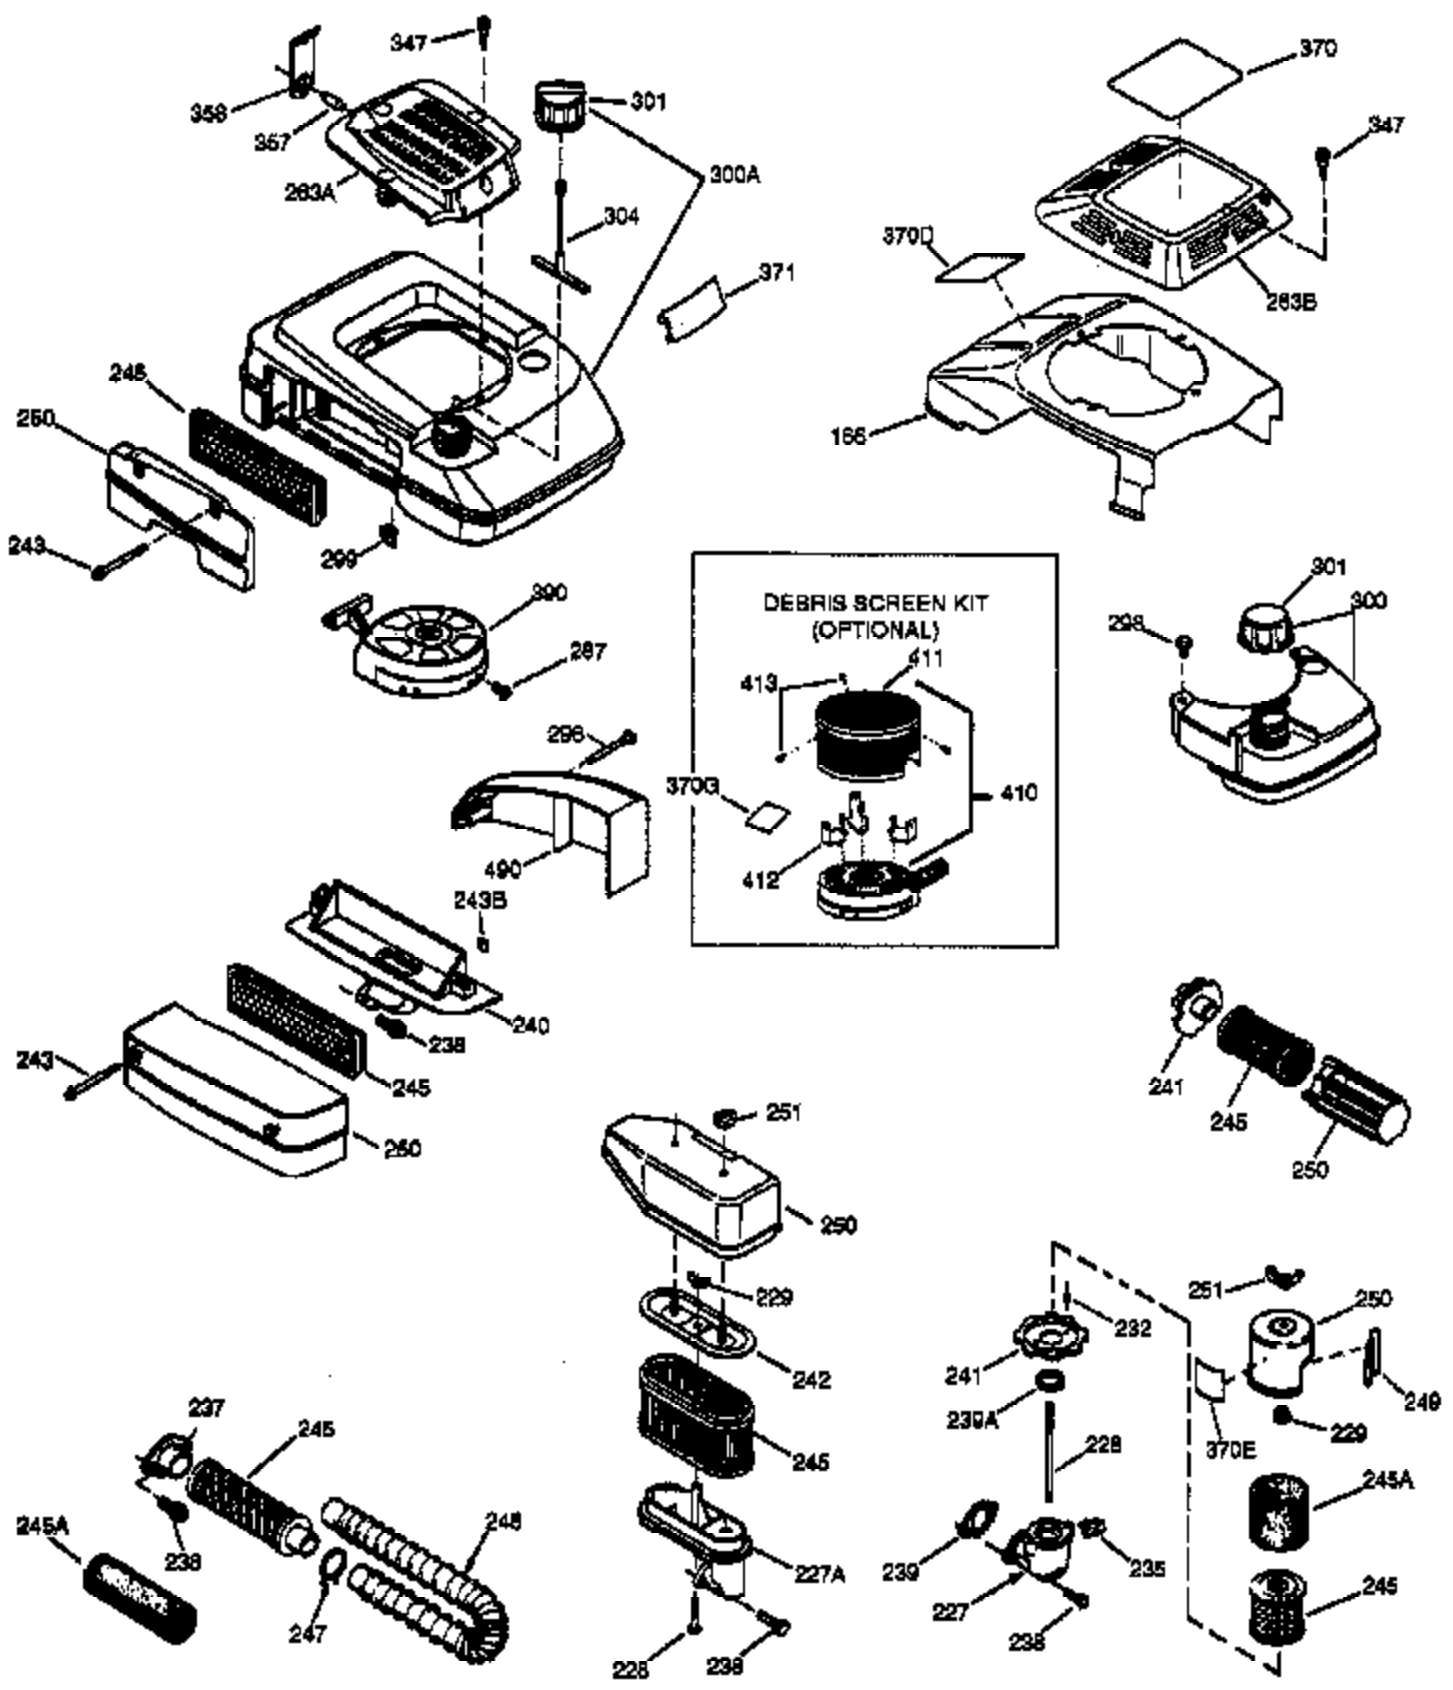

Ref #	Part Number	Qty	Description
178	29752	2	Nut & Lock Washer, 1/4-28
238	650937	2	Screw, 10-32 x 43/64"
239	35848	1	* Air Cleaner Gasket
240	37015	1	Air Cleaner Body (Incl. 239 & 243B)
243	650966	2	Screw, M-5 x 0.8-6g x 2-7/16"
243B	650967	2	Square Nut, M-5 x 0.8-6H
245	35500	1	Air Cleaner Filter
250	37016	1	Air Cleaner Cover
263A	37024	1	Starter Grill
287	650926	2	Screw, 8-32 x 21/64"
298	28763	3	Screw, 10-32 x 35/64"
300	37020	1	Fuel Tank (Incl. 292 & 301)
301	36246	1	Fuel Cap
390	590702	1	Rewind Starter (NOTE: This engine could hav been built with 590739 starter).
490	37018	1	Cover