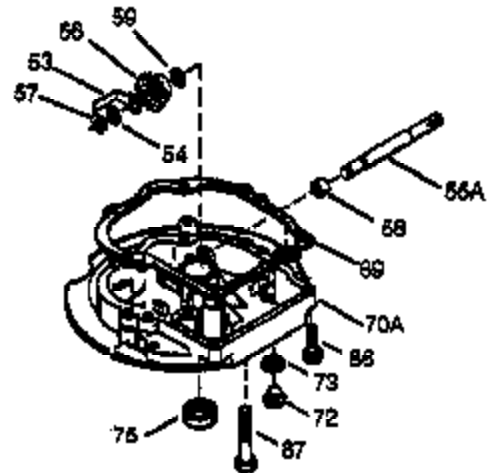

Ref #	Part Number	Qty	Description
420	730225	1	SAE 30 4-Cycle Engine Oil (Quart)

Ref #	Part Number	Qty	Description
178	29752	2	Nut & Lock Washer, 1/4-28
238	650937	2	Screw, 10-32 x 43/64"
239	35848	1	* Air Cleaner Gasket
240	37015	1	Air Cleaner Body (Incl. 239 & 243B)
243	650966	2	Screw, M-5 x 0.8-6g x 2-7/16"
243B	650967	2	Square Nut, M-5 x 0.8-6H
245	35500	1	Air Cleaner Filter
250	37016	1	Air Cleaner Cover
263A	37024	1	Starter Grill
287	650926	2	Screw, 8-32 x 21/64"
298	28763	3	Screw, 10-32 x 35/64"
300	37020	1	Fuel Tank (Incl. 292 & 301)
301	36246	1	Fuel Cap
390	590702	1	Rewind Starter (NOTE: This engine could hav been built with 590739 starter).
490	37018	1	Cover