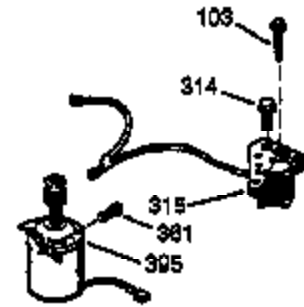

Ref #	Part Number	Qty	Description
420	730225	1	SAE 30 4-Cycle Engine Oil (Quart)

Ref #	Part Number	Qty	Description
178	29752	2	Nut & Lock Washer, 1/4-28
238	650937	2	Screw, 10-32 x 43/64"
239	35848	1	* Air Cleaner Gasket
240	37015	1	Air Cleaner Body (Incl. 239 & 243B)
243	650966	2	Screw, M-5 x 0.8-6g x 2-7/16"
243B	650967	2	Square Nut, M-5 x 0.8-6H
245	35500	1	Air Cleaner Filter
250	37016	1	Air Cleaner Cover
263A	37024	1	Starter Grill
287	650926	2	Screw, 8-32 x 21/64"
298	28763	3	Screw, 10-32 x 35/64"
300	37020	1	Fuel Tank (Incl. 292 & 301)
301	36246	1	Fuel Cap
390	590702	1	Rewind Starter (NOTE: This engine could hav been built with 590739 starter).
490	37018	1	Cover