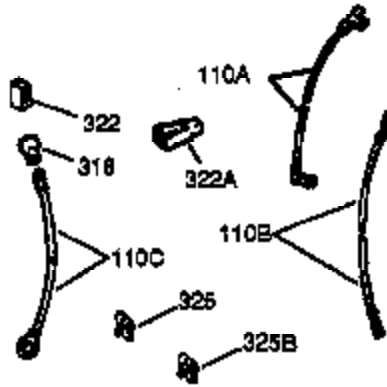

Ref #	Part Number	Qty	Description
420	730225	1	SAE 30 4-Cycle Engine Oil (Quart)

Ref #	Part Number	Qty	Description
178	29752	2	Nut & Lock Washer, 1/4-28
238	650937	2	Screw, 10-32 x 43/64"
239	35848	1	* Air Cleaner Gasket
240	37015	1	Air Cleaner Body (Incl. 239 & 243B)
243	650966	2	Screw, M-5 x 0.8-6g x 2-7/16"
243B	650967	2	Square Nut, M-5 x 0.8-6H
245	35500	1	Air Cleaner Filter
250	37016	1	Air Cleaner Cover
263A	37024	1	Starter Grill
287	650926	2	Screw, 8-32 x 21/64"
298	28763	3	Screw, 10-32 x 35/64"
300	37020	1	Fuel Tank (Incl. 292 & 301)
301	36246	1	Fuel Cap
390	590702	1	Rewind Starter (NOTE: This engine could hav been built with 590739 starter).
490	37018	1	Cover