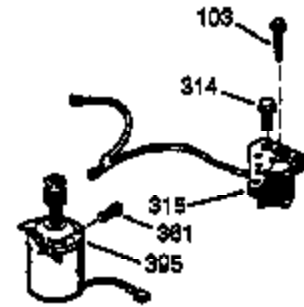

Ref #	Part Number	Qty	Description
19	36796	1	Extension Spring
69	37797	1	* Mounting Flange Gasket
72	36083	1	Oil Drain Plug
75	27897	1	Oil Seal
86	651054	5	Screw, 1/4-20 x 1-7/32"
103	651007	2	Screw, Torx T-15, 10-24 x 15/16"
178	29752	2	Nut & Lock Washer, 1/4-28
182	30088A	2	Screw, 1/4-28 x 1"
185	36579	1	Intake Pipe
186	36255	1	Governor Link
223	651044	1	Screw, 1/4-20 x 2-25/32"
266A	650852	1	Nut & Lockwasher, 1/4-20
266	651040	1	Stud
275	37088	1	Muffler
276	36949	1	Locking Plate
277	651039	2	Screw, 1/4-20 x 2-47/64"
279	650821	2	Screw, 10-32 x 1/2"
280	36951	1	Heat Shield