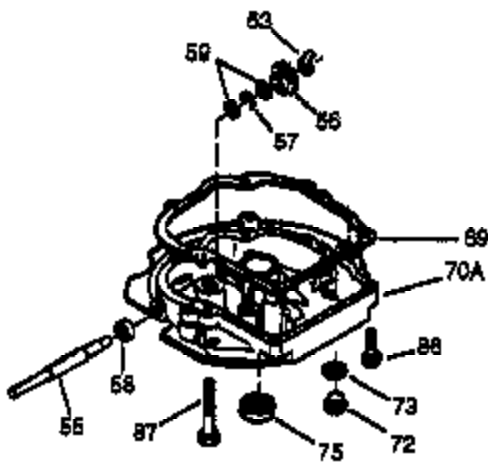

Ref #	Part Number	Qty	Description
19	36796	1	Extension Spring
69	37797	1	* Mounting Flange Gasket
72	36083	1	Oil Drain Plug
75	27897	1	Oil Seal
86	651054	5	Screw, 1/4-20 x 1-7/32"
103	651007	2	Screw, Torx T-15, 10-24 x 15/16"
178	29752	2	Nut & Lock Washer, 1/4-28
182	30088A	2	Screw, 1/4-28 x 1"
185	36579	1	Intake Pipe
186	36255	1	Governor Link
223	651044	1	Screw, 1/4-20 x 2-25/32"
266A	650852	1	Nut & Lockwasher, 1/4-20
266	651040	1	Stud
275	37088	1	Muffler
276	36949	1	Locking Plate
277	651039	2	Screw, 1/4-20 x 2-47/64"
279	650821	2	Screw, 10-32 x 1/2"
280	36951	1	Heat Shield