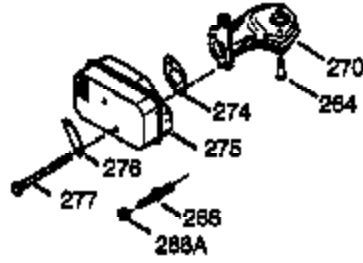

Ref #	Part Number	Qty	Description
19	36796	1	Extension Spring
69	37797	1	* Mounting Flange Gasket
72	36083	1	Oil Drain Plug
75	27897	1	Oil Seal
86	651054	5	Screw, 1/4-20 x 1-7/32"
103	651007	2	Screw, Torx T-15, 10-24 x 15/16"
178	29752	2	Nut & Lock Washer, 1/4-28
182	30088A	2	Screw, 1/4-28 x 1"
185	36579	1	Intake Pipe
186	36255	1	Governor Link
223	651044	1	Screw, 1/4-20 x 2-25/32"
266A	650852	1	Nut & Lockwasher, 1/4-20
266	651040	1	Stud
275	37088	1	Muffler
276	36949	1	Locking Plate
277	651039	2	Screw, 1/4-20 x 2-47/64"
279	650821	2	Screw, 10-32 x 1/2"
280	36951	1	Heat Shield