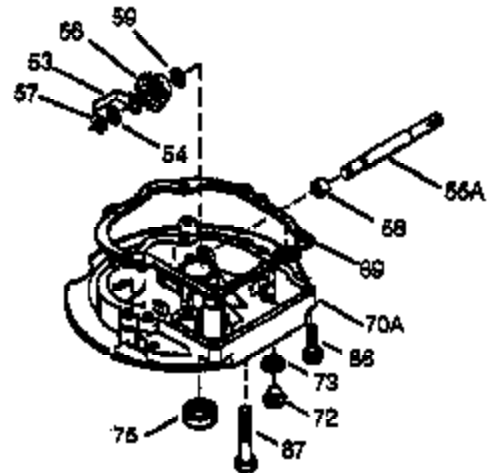

Ref #	Part Number	Qty	Description
19	36796	1	Extension Spring
69	37797	1	* Mounting Flange Gasket
72	36083	1	Oil Drain Plug
75	27897	1	Oil Seal
86	651054	5	Screw, 1/4-20 x 1-7/32"
103	651007	2	Screw, Torx T-15, 10-24 x 15/16"
178	29752	2	Nut & Lock Washer, 1/4-28
182	30088A	2	Screw, 1/4-28 x 1"
185	36579	1	Intake Pipe
186	36255	1	Governor Link
223	651044	1	Screw, 1/4-20 x 2-25/32"
266A	650852	1	Nut & Lockwasher, 1/4-20
266	651040	1	Stud
275	37088	1	Muffler
276	36949	1	Locking Plate
277	651039	2	Screw, 1/4-20 x 2-47/64"
279	650821	2	Screw, 10-32 x 1/2"
280	36951	1	Heat Shield