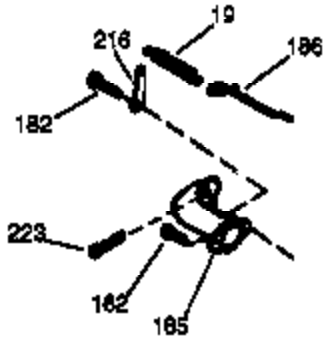

Ref #	Part Number	Qty	Description
19	36796	1	Extension Spring
69	37797	1	* Mounting Flange Gasket
72	36083	1	Oil Drain Plug
75	27897	1	Oil Seal
86	651054	5	Screw, 1/4-20 x 1-7/32"
103	651007	2	Screw, Torx T-15, 10-24 x 15/16"
178	29752	2	Nut & Lock Washer, 1/4-28
182	30088A	2	Screw, 1/4-28 x 1"
185	36579	1	Intake Pipe
186	36255	1	Governor Link
223	651044	1	Screw, 1/4-20 x 2-25/32"
266A	650852	1	Nut & Lockwasher, 1/4-20
266	651040	1	Stud
275	37088	1	Muffler
276	36949	1	Locking Plate
277	651039	2	Screw, 1/4-20 x 2-47/64"
279	650821	2	Screw, 10-32 x 1/2"
280	36951	1	Heat Shield