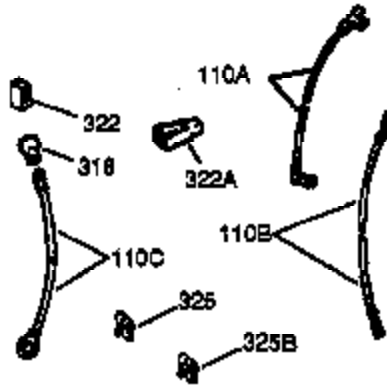

Ref #	Part Number	Qty	Description
19	36796	1	Extension Spring
69	37797	1	* Mounting Flange Gasket
72	36083	1	Oil Drain Plug
75	27897	1	Oil Seal
86	651054	5	Screw, 1/4-20 x 1-7/32"
103	651007	2	Screw, Torx T-15, 10-24 x 15/16"
178	29752	2	Nut & Lock Washer, 1/4-28
182	30088A	2	Screw, 1/4-28 x 1"
185	36579	1	Intake Pipe
186	36255	1	Governor Link
223	651044	1	Screw, 1/4-20 x 2-25/32"
266A	650852	1	Nut & Lockwasher, 1/4-20
266	651040	1	Stud
275	37088	1	Muffler
276	36949	1	Locking Plate
277	651039	2	Screw, 1/4-20 x 2-47/64"
279	650821	2	Screw, 10-32 x 1/2"
280	36951	1	Heat Shield