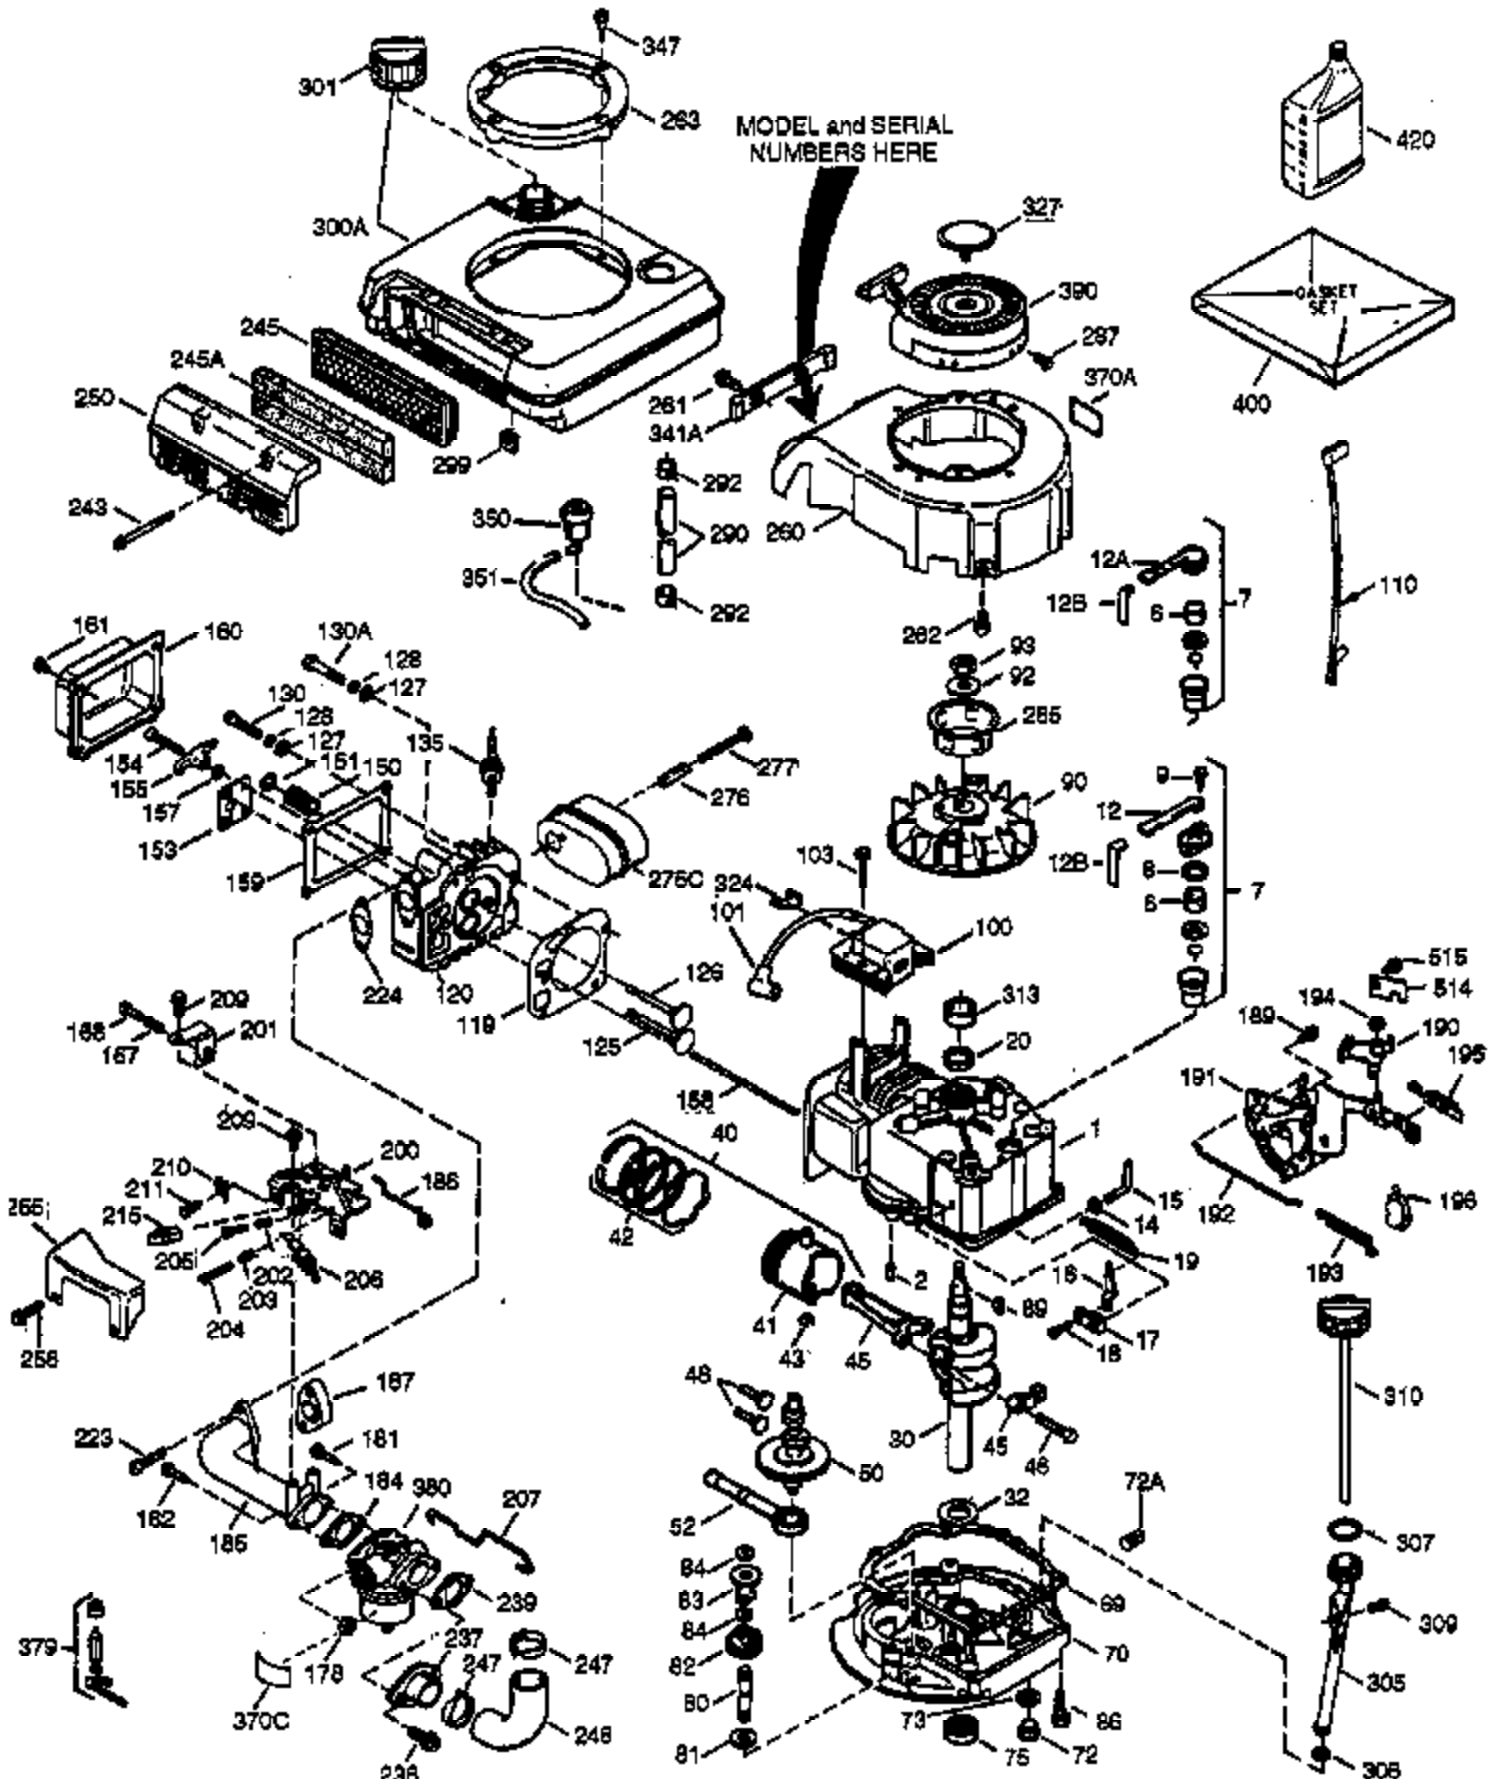

ILLUSTRATION SHOWS TYPICAL PARTS ONLY. ORDER BY PART NUMBER. PARTS NOT LISTED ARE SUPPLIED BY OEM.

VIEW 1 OF 3