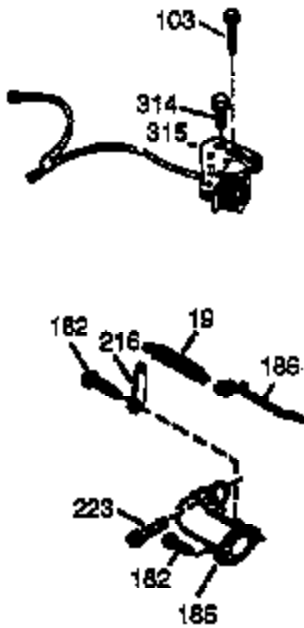

ILLUSTRATION SHOWS TYPICAL PARTS ONLY. ORDER BY PART NUMBER. PARTS NOT LISTED ARE SUPPLIED BY OEM.

VIEW 3 OF 3

Ref #	Part Number	Qty	Description
19	36796	1	Extension Spring
60	37133	1	Blower Housing Extension
65	650735	2	Screw, 10-24 x 3/8"
69	37797	1	Mounting Flange Gasket
72	36083	1	Oil Drain Plug
75	27897	1	Oil Seal
86A	650488	1	Screw, 1/4-20 x 1/1/4"
86	651054	5	Screw, 1/4-20 x 1-7/32"
103	651007	2	Screw, Torx T-15, 10-24 x 15/16"
182	30088A	2	Screw, 1/4-28 x 1"
185	36579	1	Intake Pipe
186	36255	1	Governor Link
189A	650356	1	Screw, Torx T-30, 1/4-20 x 3/8"
223	651044	1	Screw, 1/4-20 x 2-25/32"
240	37015	1	Air Cleaner Body (Incl. 239 & 243B)
243B	650967	2	Square Nut, M-5 x 0.8-6H
266	651040	1	Stud
266A	650864	1	Nut, 1/4-20
275	37088	1	Muffler
277	651039	2	Screw, 1/4-20 x 2-47/64"
279A	27513	1	Lock Washer
300B	37018	1	Cover
359	36955	1	Starter Guard