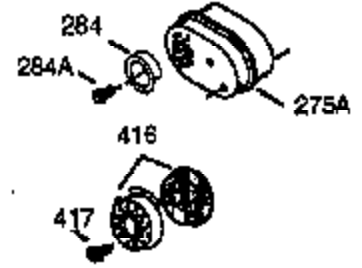

ILLUSTRATION SHOWS TYPICAL PARTS ONLY. ORDER BY PART NUMBER. PARTS NOT LISTED ARE SUPPLIED BY OEM.

VIEW 2 OF 3

Engine Parts List #2

Ref #	Part Number	Qty	Description
60	37133	1	Blower Housing Extension
65	650735	2	Screw, 10-24 x 3/8"
86A	650488	1	Screw, 1/4-20 x 1/1/4"
189A	650356	1	Screw, Torx T-30, 1/4-20 x 3/8"
238	650937	2	Screw, 10-32 x 43/64"
239	35848	1	* Air Cleaner Gasket
240	37015	1	Air Cleaner Body (Incl. 239 & 243B)
243	650966	2	Screw, M-5 x 0.8-6g x 2-7/16"
243B	650967	2	Square Nut, M-5 x 0.8-6H
245	35500	1	Air Cleaner Filter
250	37016	1	Air Cleaner Cover
263A	37013	1	Starter Grill
279A	27513	1	Lock Washer
287	650926	2	Screw, 8-32 x 21/64"
298	28763	3	Screw, 10-32 x 35/64"
300	37020	1	Fuel Tank (Incl. 292 & 301)
300B	37018	1	Cover
301	36246	1	Fuel Cap
359	36955	1	Starter Guard

ILLUSTRATION SHOWS TYPICAL PARTS ONLY. ORDER BY PART NUMBER. PARTS NOT LISTED ARE SUPPLIED BY OEM.

VIEW 3 OF 3

Ref #	Part Number	Qty	Description
19	36796	1	Extension Spring
60	37133	1	Blower Housing Extension
65	650735	2	Screw, 10-24 x 3/8"
69	37797	1	Mounting Flange Gasket
72	36083	1	Oil Drain Plug
75	27897	1	Oil Seal
86A	650488	1	Screw, 1/4-20 x 1/1/4"
86	651054	5	Screw, 1/4-20 x 1-7/32"
103	651007	2	Screw, Torx T-15, 10-24 x 15/16"
182	30088A	2	Screw, 1/4-28 x 1"
185	36579	1	Intake Pipe
186	36255	1	Governor Link
189A	650356	1	Screw, Torx T-30, 1/4-20 x 3/8"
223	651044	1	Screw, 1/4-20 x 2-25/32"
240	37015	1	Air Cleaner Body (Incl. 239 & 243B)
243B	650967	2	Square Nut, M-5 x 0.8-6H
266	651040	1	Stud
266A	650864	1	Nut, 1/4-20
275	37088	1	Muffler
277	651039	2	Screw, 1/4-20 x 2-47/64"
279A	27513	1	Lock Washer
300B	37018	1	Cover
359	36955	1	Starter Guard