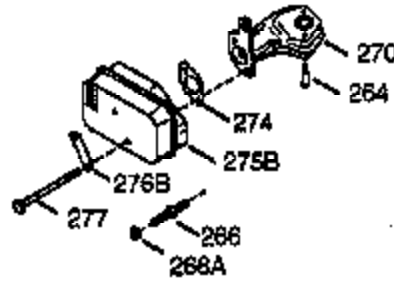

ILLUSTRATION SHOWS TYPICAL PARTS ONLY. ORDER BY PART NUMBER. PARTS NOT LISTED ARE SUPPLIED BY OEM.

VIEW 2 OF 3

Engine Parts List #2

Ref #	Part Number	Qty	Description
60	37133	1	Blower Housing Extension
65	650735	2	Screw, 10-24 x 3/8"
86A	650488	1	Screw, 1/4-20 x 1/1/4"
189A	650356	1	Screw, Torx T-30, 1/4-20 x 3/8"
238	650937	2	Screw, 10-32 x 43/64"
239	35848	1	* Air Cleaner Gasket
240	37015	1	Air Cleaner Body (Incl. 239 & 243B)
243	650966	2	Screw, M-5 x 0.8-6g x 2-7/16"
243B	650967	2	Square Nut, M-5 x 0.8-6H
245	35500	1	Air Cleaner Filter
250	37016	1	Air Cleaner Cover
263A	37013	1	Starter Grill
279A	27513	1	Lock Washer
287	650926	2	Screw, 8-32 x 21/64"
298	28763	3	Screw, 10-32 x 35/64"
300	37020	1	Fuel Tank (Incl. 292 & 301)
300B	37018	1	Cover
301	36246	1	Fuel Cap
359	36955	1	Starter Guard

ILLUSTRATION SHOWS TYPICAL PARTS ONLY. ORDER BY PART NUMBER. PARTS NOT LISTED ARE SUPPLIED BY OEM.

VIEW 3 OF 3

Ref #	Part Number	Qty	Description
19	36796	1	Extension Spring
60	37133	1	Blower Housing Extension
65	650735	2	Screw, 10-24 x 3/8"
69	37797	1	Mounting Flange Gasket
72	36083	1	Oil Drain Plug
75	27897	1	Oil Seal
86A	650488	1	Screw, 1/4-20 x 1/1/4"
86	651054	5	Screw, 1/4-20 x 1-7/32"
103	651007	2	Screw, Torx T-15, 10-24 x 15/16"
182	30088A	2	Screw, 1/4-28 x 1"
185	36579	1	Intake Pipe
186	36255	1	Governor Link
189A	650356	1	Screw, Torx T-30, 1/4-20 x 3/8"
223	651044	1	Screw, 1/4-20 x 2-25/32"
240	37015	1	Air Cleaner Body (Incl. 239 & 243B)
243B	650967	2	Square Nut, M-5 x 0.8-6H
266	651040	1	Stud
266A	650864	1	Nut, 1/4-20
275	37088	1	Muffler
277	651039	2	Screw, 1/4-20 x 2-47/64"
279A	27513	1	Lock Washer
300B	37018	1	Cover
359	36955	1	Starter Guard