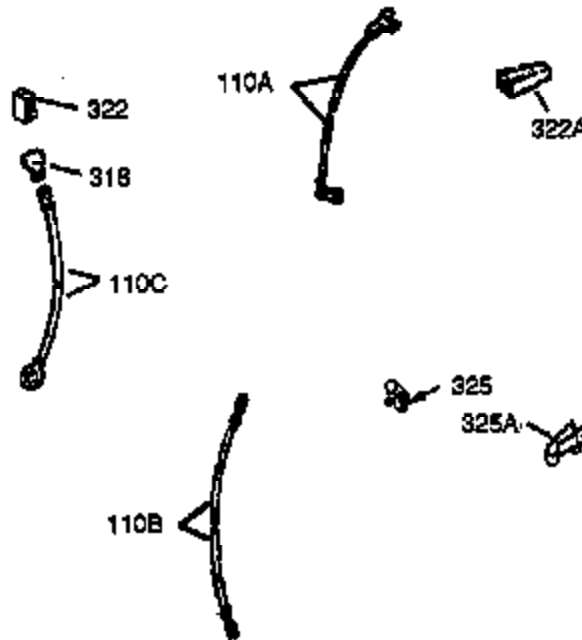

ILLUSTRATION SHOWS TYPICAL PARTS ONLY. ORDER BY PART NUMBER. PARTS NOT LISTED ARE SUPPLIED BY OEM.

VIEW 2 OF 3

Engine Parts List #2

Ref #	Part Number	Qty	Description
60	37133	1	Blower Housing Extension
65	650735	2	Screw, 10-24 x 3/8"
86A	650488	1	Screw, 1/4-20 x 1/1/4"
189A	650356	1	Screw, Torx T-30, 1/4-20 x 3/8"
238	650937	2	Screw, 10-32 x 43/64"
239	35848	1	* Air Cleaner Gasket
240	37015	1	Air Cleaner Body (Incl. 239 & 243B)
243	650966	2	Screw, M-5 x 0.8-6g x 2-7/16"
243B	650967	2	Square Nut, M-5 x 0.8-6H
245	35500	1	Air Cleaner Filter
250	37016	1	Air Cleaner Cover
263A	37013	1	Starter Grill
279A	27513	1	Lock Washer
287	650926	2	Screw, 8-32 x 21/64"
298	28763	3	Screw, 10-32 x 35/64"
300	37020	1	Fuel Tank (Incl. 292 & 301)
300B	37018	1	Cover
301	36246	1	Fuel Cap
359	36955	1	Starter Guard

ILLUSTRATION SHOWS TYPICAL PARTS ONLY. ORDER BY PART NUMBER. PARTS NOT LISTED ARE SUPPLIED BY OEM.

VIEW 3 OF 3

Ref #	Part Number	Qty	Description
19	36796	1	Extension Spring
60	37133	1	Blower Housing Extension
65	650735	2	Screw, 10-24 x 3/8"
69	37797	1	Mounting Flange Gasket
72	36083	1	Oil Drain Plug
75	27897	1	Oil Seal
86A	650488	1	Screw, 1/4-20 x 1/1/4"
86	651054	5	Screw, 1/4-20 x 1-7/32"
103	651007	2	Screw, Torx T-15, 10-24 x 15/16"
182	30088A	2	Screw, 1/4-28 x 1"
185	36579	1	Intake Pipe
186	36255	1	Governor Link
189A	650356	1	Screw, Torx T-30, 1/4-20 x 3/8"
223	651044	1	Screw, 1/4-20 x 2-25/32"
240	37015	1	Air Cleaner Body (Incl. 239 & 243B)
243B	650967	2	Square Nut, M-5 x 0.8-6H
266	651040	1	Stud
266A	650864	1	Nut, 1/4-20
275	37088	1	Muffler
277	651039	2	Screw, 1/4-20 x 2-47/64"
279A	27513	1	Lock Washer
300B	37018	1	Cover
359	36955	1	Starter Guard