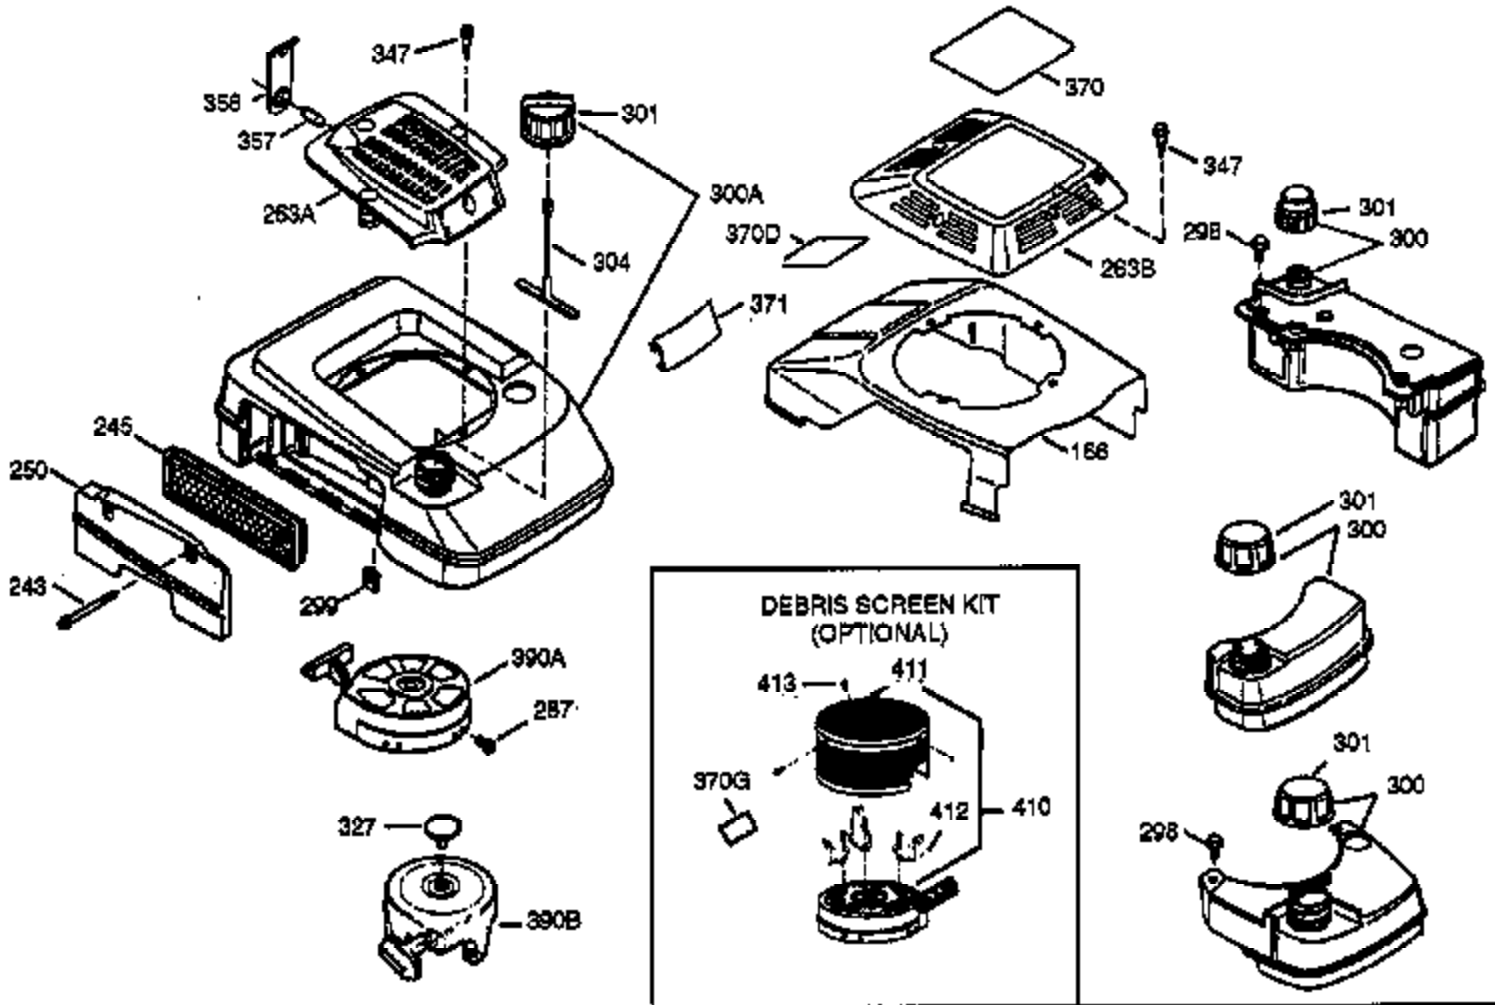

ILLUSTRATION SHOWS TYPICAL PARTS ONLY. ORDER BY PART NUMBER. PARTS NOT LISTED ARE SUPPLIED BY OEM.

VIEW 2 OF 3

Engine Parts List #2

Ref #	Part Number	Qty	Description
60	37133	1	Blower Housing Extension
65	650735	2	Screw, 10-24 x 3/8"
86A	650488	1	Screw, 1/4-20 x 1/1/4"
189A	650356	1	Screw, Torx T-30, 1/4-20 x 3/8"
238	650937	2	Screw, 10-32 x 43/64"
239	35848	1	* Air Cleaner Gasket
240	37015	1	Air Cleaner Body (Incl. 239 & 243B)
243	650966	2	Screw, M-5 x 0.8-6g x 2-7/16"
243B	650967	2	Square Nut, M-5 x 0.8-6H
245	35500	1	Air Cleaner Filter
250	37016	1	Air Cleaner Cover
263A	37013	1	Starter Grill
279A	27513	1	Lock Washer
287	650926	2	Screw, 8-32 x 21/64"
298	28763	3	Screw, 10-32 x 35/64"
300	37020	1	Fuel Tank (Incl. 292 & 301)
300B	37018	1	Cover
301	36246	1	Fuel Cap
359	36955	1	Starter Guard