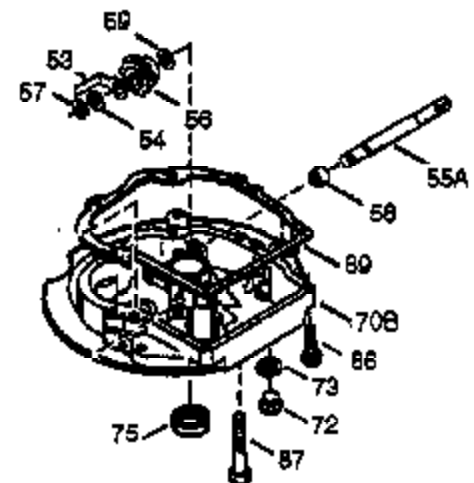

ILLUSTRATION SHOWS TYPICAL PARTS ONLY. ORDER BY PART NUMBER. PARTS NOT LISTED ARE SUPPLIED BY OEM.

VIEW 2 OF 3

Engine Parts List #2

Ref #	Part Number	Qty	Description
60	37133	1	Blower Housing Extension
65	650735	2	Screw, 10-24 x 3/8"
86A	650488	1	Screw, 1/4-20 x 1/1/4"
189A	650356	1	Screw, Torx T-30, 1/4-20 x 3/8"
238	650937	2	Screw, 10-32 x 43/64"
239	35848	1	* Air Cleaner Gasket
240	37015	1	Air Cleaner Body (Incl. 239 & 243B)
243	650966	2	Screw, M-5 x 0.8-6g x 2-7/16"
243B	650967	2	Square Nut, M-5 x 0.8-6H
245	35500	1	Air Cleaner Filter
250	37016	1	Air Cleaner Cover
263A	37013	1	Starter Grill
279A	27513	1	Lock Washer
287	650926	2	Screw, 8-32 x 21/64"
298	28763	3	Screw, 10-32 x 35/64"
300	37020	1	Fuel Tank (Incl. 292 & 301)
300B	37018	1	Cover
301	36246	1	Fuel Cap
359	36955	1	Starter Guard

ILLUSTRATION SHOWS TYPICAL PARTS ONLY. ORDER BY PART NUMBER. PARTS NOT LISTED ARE SUPPLIED BY OEM.

VIEW 3 OF 3

Ref #	Part Number	Qty	Description
19	36796	1	Extension Spring
60	37133	1	Blower Housing Extension
65	650735	2	Screw, 10-24 x 3/8"
69	37797	1	Mounting Flange Gasket
72	36083	1	Oil Drain Plug
75	27897	1	Oil Seal
86A	650488	1	Screw, 1/4-20 x 1/1/4"
86	651054	5	Screw, 1/4-20 x 1-7/32"
103	651007	2	Screw, Torx T-15, 10-24 x 15/16"
182	30088A	2	Screw, 1/4-28 x 1"
185	36579	1	Intake Pipe
186	36255	1	Governor Link
189A	650356	1	Screw, Torx T-30, 1/4-20 x 3/8"
223	651044	1	Screw, 1/4-20 x 2-25/32"
240	37015	1	Air Cleaner Body (Incl. 239 & 243B)
243B	650967	2	Square Nut, M-5 x 0.8-6H
266	651040	1	Stud
266A	650864	1	Nut, 1/4-20
275	37088	1	Muffler
277	651039	2	Screw, 1/4-20 x 2-47/64"
279A	27513	1	Lock Washer
300B	37018	1	Cover
359	36955	1	Starter Guard