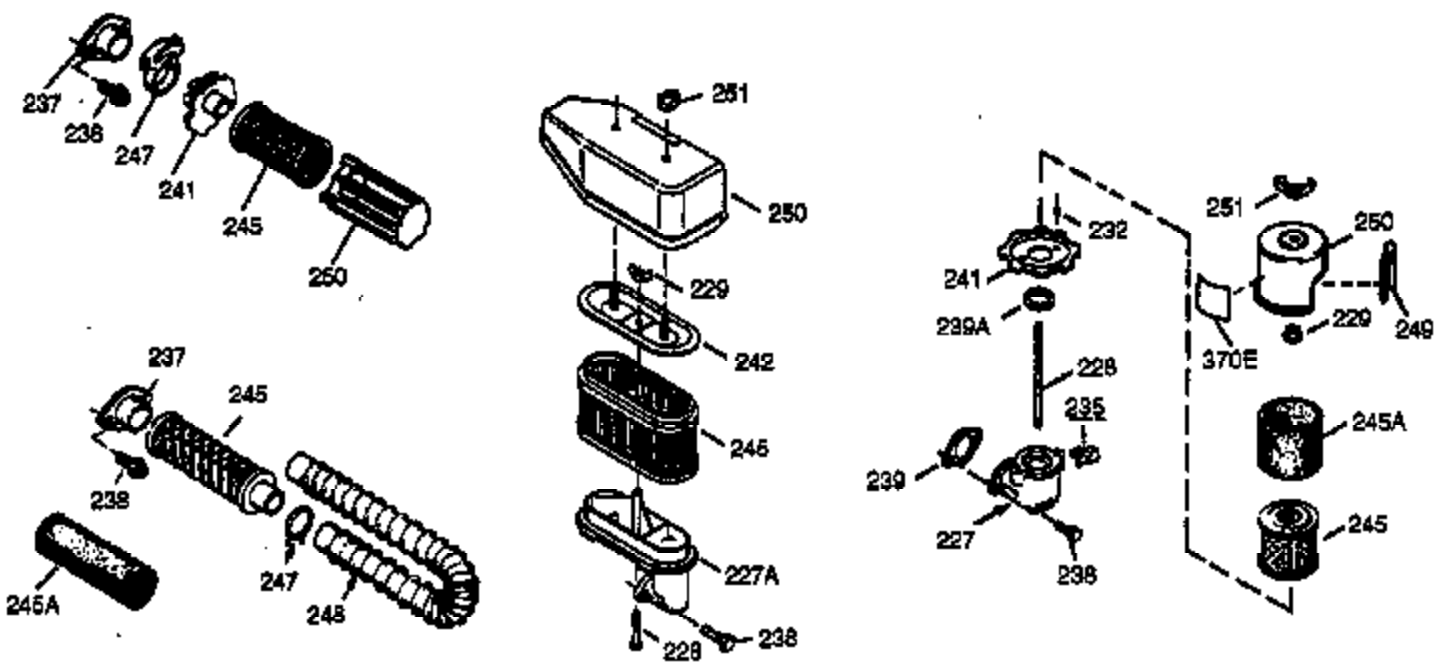

ILLUSTRATION SHOWS TYPICAL PARTS ONLY. ORDER BY PART NUMBER. PARTS NOT LISTED ARE SUPPLIED BY OEM.

VIEW 2 OF 3

Engine Parts List #2

Ref #	Part Number	Qty	Description
60	37133	1	Blower Housing Extension
65	650735	2	Screw, 10-24 x 3/8"
86A	650488	1	Screw, 1/4-20 x 1/1/4"
189A	650356	1	Screw, Torx T-30, 1/4-20 x 3/8"
238	650937	2	Screw, 10-32 x 43/64"
239	35848	1	* Air Cleaner Gasket
240	37015	1	Air Cleaner Body (Incl. 239 & 243B)
243	650966	2	Screw, M-5 x 0.8-6g x 2-7/16"
243B	650967	2	Square Nut, M-5 x 0.8-6H
245	35500	1	Air Cleaner Filter
250	37016	1	Air Cleaner Cover
263A	37013	1	Starter Grill
279A	27513	1	Lock Washer
287	650926	2	Screw, 8-32 x 21/64"
298	28763	3	Screw, 10-32 x 35/64"
300	37020	1	Fuel Tank (Incl. 292 & 301)
300B	37018	1	Cover
301	36246	1	Fuel Cap
359	36955	1	Starter Guard