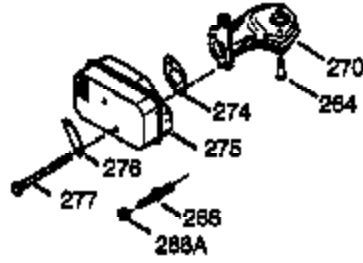

Ref #	Part Number	Qty	Description
19	36796	1	Extension Spring
69	35261	1	* Mounting Flange Gasket
72	36083	1	Oil Drain Plug
75	27897	1	Oil Seal
86	650488	6	Screw, 1/4-20 x 1-1/4"
103	651007	2	Screw, Torx T-15, 10-24 x 15/16"
178	29752	2	Nut & Lock Washer, 1/4-28
182	30088A	2	Screw, 1/4-28 x 1"
185	36579	1	Intake Pipe
186	36255	1	Governor Link
223	651043	1	Screw, 1/4-20 x 1-31/64"
275	36950	1	Muffler (Incl. 277)
276	36949	1	Locking Plate
277	651039	2	Screw, 1/4-20 x 2-47/64"