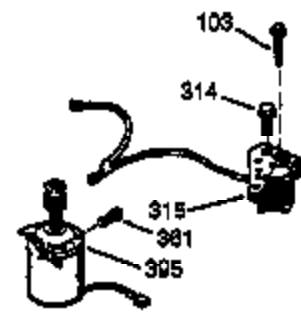

Ref #	Part Number	Qty	Description
19	36796	1	Extension Spring
69	35261	1	* Mounting Flange Gasket
72	36083	1	Oil Drain Plug
75	27897	1	Oil Seal
86	650488	6	Screw, 1/4-20 x 1-1/4"
103	651007	2	Screw, Torx T-15, 10-24 x 15/16"
178	29752	2	Nut & Lock Washer, 1/4-28
182	30088A	2	Screw, 1/4-28 x 1"
185	36579	1	Intake Pipe
186	36255	1	Governor Link
223	651043	1	Screw, 1/4-20 x 1-31/64"
275	36950	1	Muffler (Incl. 277)
276	36949	1	Locking Plate
277	651039	2	Screw, 1/4-20 x 2-47/64"