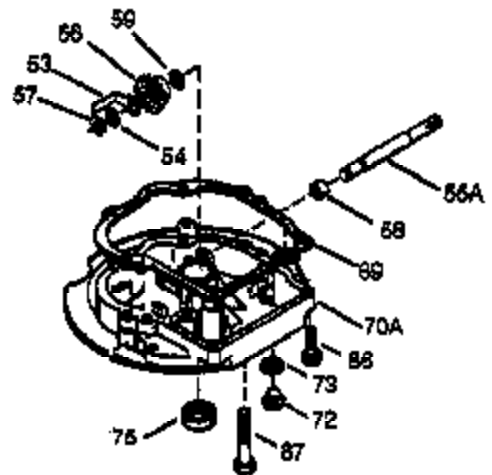

Ref #	Part Number	Qty	Description
19	36796	1	Extension Spring
69	35261	1	* Mounting Flange Gasket
72	36083	1	Oil Drain Plug
75	27897	1	Oil Seal
86	650488	6	Screw, 1/4-20 x 1-1/4"
103	651007	2	Screw, Torx T-15, 10-24 x 15/16"
178	29752	2	Nut & Lock Washer, 1/4-28
182	30088A	2	Screw, 1/4-28 x 1"
185	36579	1	Intake Pipe
186	36255	1	Governor Link
223	651043	1	Screw, 1/4-20 x 1-31/64"
275	36950	1	Muffler (Incl. 277)
276	36949	1	Locking Plate
277	651039	2	Screw, 1/4-20 x 2-47/64"