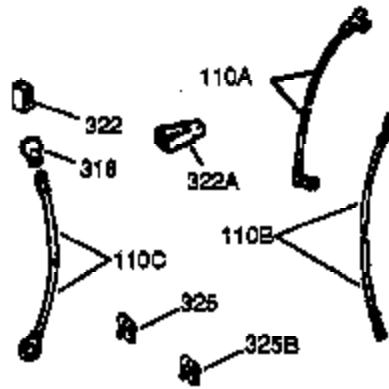

Ref #	Part Number	Qty	Description
19	36796	1	Extension Spring
69	35261	1	* Mounting Flange Gasket
72	36083	1	Oil Drain Plug
75	27897	1	Oil Seal
86	650488	6	Screw, 1/4-20 x 1-1/4"
103	651007	2	Screw, Torx T-15, 10-24 x 15/16"
178	29752	2	Nut & Lock Washer, 1/4-28
182	30088A	2	Screw, 1/4-28 x 1"
185	36579	1	Intake Pipe
186	36255	1	Governor Link
223	651043	1	Screw, 1/4-20 x 1-31/64"
275	36950	1	Muffler (Incl. 277)
276	36949	1	Locking Plate
277	651039	2	Screw, 1/4-20 x 2-47/64"