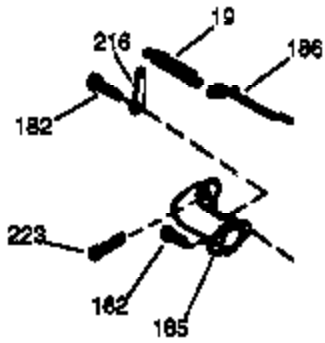

Ref #	Part Number	Qty	Description
19	36796	1	Extension Spring
69	35261	1	* Mounting Flange Gasket
72	36083	1	Oil Drain Plug
75	27897	1	Oil Seal
86	650488	6	Screw, 1/4-20 x 1-1/4"
103	651007	2	Screw, Torx T-15, 10-24 x 15/16"
178	29752	2	Nut & Lock Washer, 1/4-28
182	30088A	2	Screw, 1/4-28 x 1"
185	36579	1	Intake Pipe
186	36255	1	Governor Link
223	651043	1	Screw, 1/4-20 x 1-31/64"
275	36950	1	Muffler (Incl. 277)
276	36949	1	Locking Plate
277	651039	2	Screw, 1/4-20 x 2-47/64"