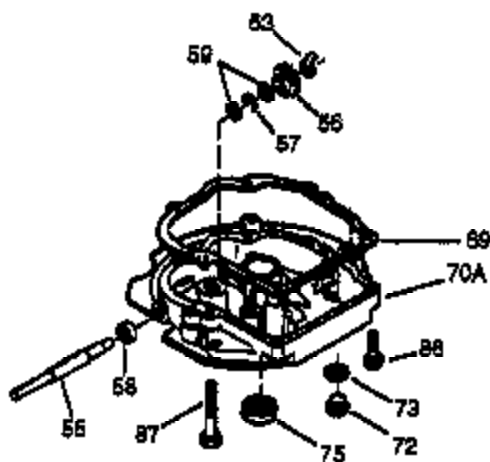

Ref #	Part Number	Qty	Description
19	36796	1	Extension Spring
69	35261	1	* Mounting Flange Gasket
72	36083	1	Oil Drain Plug
75	27897	1	Oil Seal
86	650488	6	Screw, 1/4-20 x 1-1/4"
103	651007	2	Screw, Torx T-15, 10-24 x 15/16"
178	29752	2	Nut & Lock Washer, 1/4-28
182	30088A	2	Screw, 1/4-28 x 1"
185	36579	1	Intake Pipe
186	36255	1	Governor Link
223	651043	1	Screw, 1/4-20 x 1-31/64"
275	36950	1	Muffler (Incl. 277)
276	36949	1	Locking Plate
277	651039	2	Screw, 1/4-20 x 2-47/64"