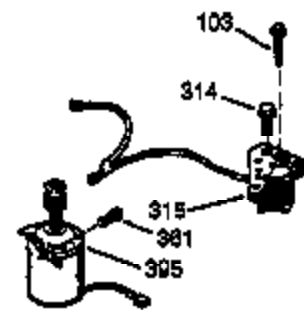

Ref #	Part Number	Qty	Description
19	35998	1	Extension Spring
69	35261	1	* Mounting Flange Gasket
72	36083	1	Oil Drain Plug
75	27897	1	Oil Seal
86	650488	6	Screw, 1/4-20 x 1-1/4"
103	651007	2	Screw, Torx T-15, 10-24 x 15/16"
178	29752	2	Nut & Lock Washer, 1/4-28
182	30088A	2	Screw, 1/4-28 x 1"
185	36579	1	Intake Pipe
186	36255	1	Governor Link
223	651043	1	Screw, 1/4-20 x 1-31/64"
275	36492	1	Muffler (Incl. 277)
277	650988	2	Screw, 1/4-20 x 2-5/16"
416	36085	1	Spark Arrestor Kit (Incl. 417)(Optional)
417	650760	1	Screw, 8-32 x 3/8" (Optional)