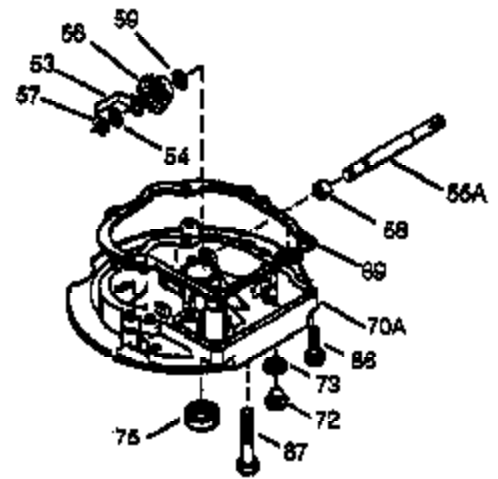

Ref #	Part Number	Qty	Description
19	35998	1	Extension Spring
69	35261	1	* Mounting Flange Gasket
72	36083	1	Oil Drain Plug
75	27897	1	Oil Seal
86	650488	6	Screw, 1/4-20 x 1-1/4"
103	651007	2	Screw, Torx T-15, 10-24 x 15/16"
178	29752	2	Nut & Lock Washer, 1/4-28
182	30088A	2	Screw, 1/4-28 x 1"
185	36579	1	Intake Pipe
186	36255	1	Governor Link
223	651043	1	Screw, 1/4-20 x 1-31/64"
275	36492	1	Muffler (Incl. 277)
277	650988	2	Screw, 1/4-20 x 2-5/16"
416	36085	1	Spark Arrestor Kit (Incl. 417)(Optional)
417	650760	1	Screw, 8-32 x 3/8" (Optional)