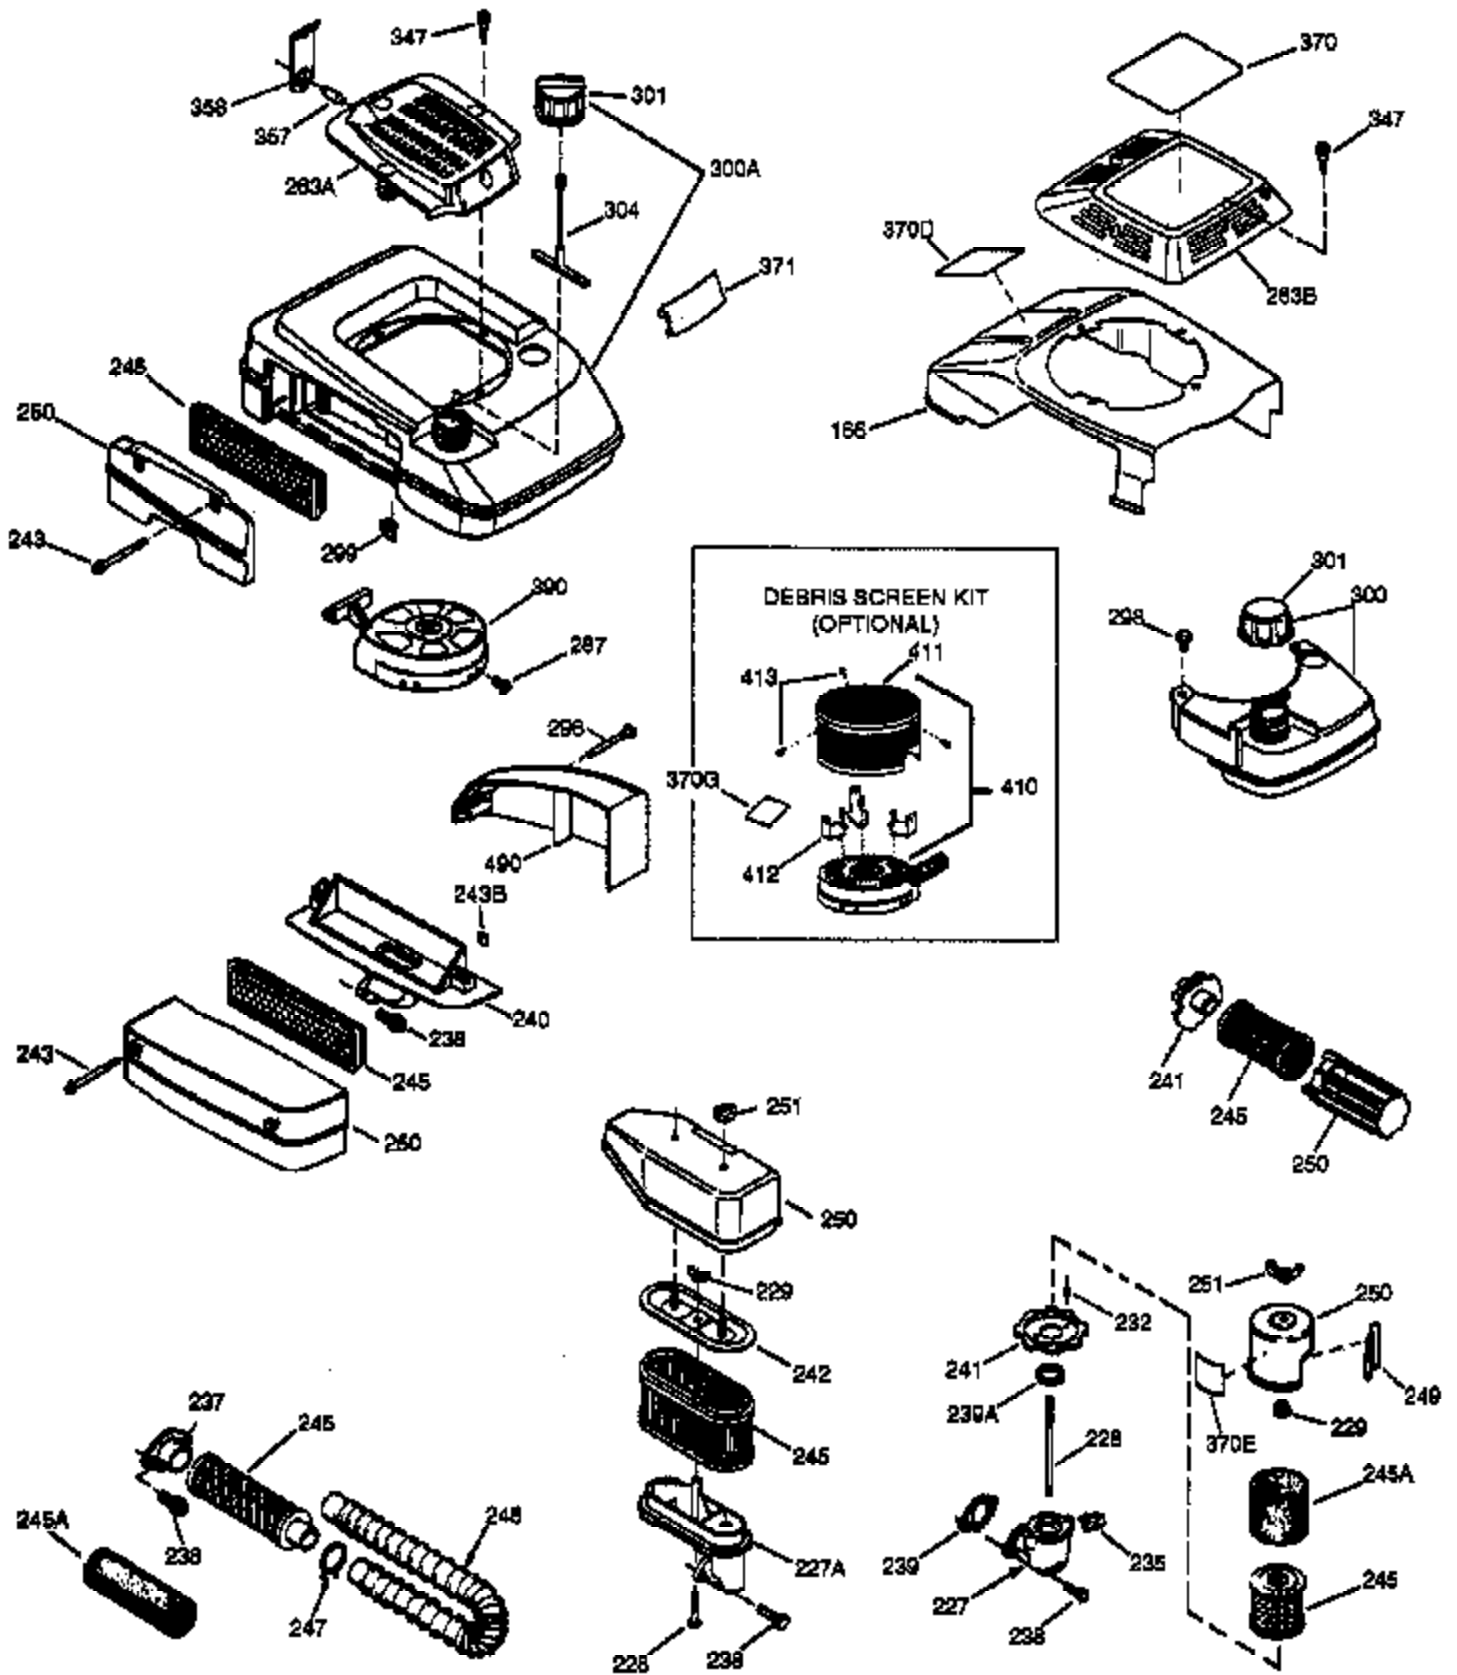

Ref #	Part Number	Qty	Description
153	36649	1	Push Rod Guide
154	650913	1	Rocker Arm Stud
155	35624A	1	Rocker Arm
157	650914	1	Lock Nut
158	36629	2	Push Rod
159	35626	1	* Rocker Arm Cover Gasket
160	35627	1	Rocker Arm Housing
161	30063	4	Screw, Torx T-30, 1/4-20 x 1/2"
178	29752	2	Nut & Lock Washer, 1/4-28
182	30088A	2	Screw, 1/4-28 x 1"
184	26756	1	* Carburetor Gasket
185	36579	1	Intake Pipe
186	36255	1	Governor Link
187	36580	1	Spacer
189	650839	1	Screw, 1/4-20 x 3/8"
191	36734	1	S.E. Brake Ass'y. (Incl. 195)
195	610973	1	Terminal
200	35999	1	Control Bracket
207	36200	1	Throttle Link
209	30200	2	Screw, 10-24 x 9/16"
223A	651044	1	Screw, 1/4-20 x 2-25/32"
223	651043	1	Screw, 1/4-20 x 1-31/64"
224	36581	1	* Intake Pipe Gasket
238	650932	2	Screw, 10-32 x 49/64"
239	34338	1	* Air Cleaner Gasket
245	35066	1	Air Cleaner Filter
250	35986	1	Air Cleaner Cover
260	36583	1	Blower Housing
261	30063	2	Screw, Torx T-30, 1/4-20 x 1/2"
262	650831	2	Screw, 1/4-20 x 1/2"
263	36280	1	Trim Ring
275	36492	1	Muffler (Incl. 277)
277	650988	2	Screw, 1/4-20 x 2-5/16"
285	35000A	1	Starter Cup
287	650926	2	Screw, 8-32 x 21/64"
290	29774	1	Fuel Line
292	26460	2	Fuel Line Clamp
301	36246	1	Fuel Cap
305	36270	1	Oil Fill Tube
306	36832	1	* "O" Ring
307	36272	1	"O" Ring
309	650936	1	Screw, 10-32 x 13/32"
310	36271	1	Dipstick
313	34080	1	Spacer
341A	36578	1	Blower Housing Support Bracket
370A	36261	1	Lubrication Decal
370K	36695	1	Starter Decal
380	632713	1	Carburetor (Incl. 184)
390	590694	1	Rewind Starter (NOTE: This engine could have been built with 590737 starter. Refer to the design of the rope pulley strength ribs for part identification. Individual starter parts do not interchange. Refer to service bulletin 116.)
400	36806	1	* Gasket Set (Incl. items marked PK in notes.) Incl. part #'s 26756 (1), 34265 (1), 34338 (1), 35261 (1), 35626 (1), 36581 (1), 36738 (1), 36832 (1)
420	730225	1	SAE 30 4-Cycle Engine Oil (Quart)