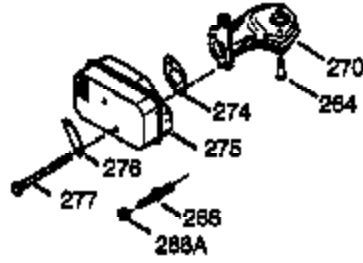

Ref #	Part Number	Qty	Description
19	35998	1	Extension Spring
69	35261	1	* Mounting Flange Gasket
72	36083	1	Oil Drain Plug
75	27897	1	Oil Seal
86	650488	6	Screw, 1/4-20 x 1-1/4"
103	651007	2	Screw, Torx T-15, 10-24 x 15/16"
178	29752	2	Nut & Lock Washer, 1/4-28
182	30088A	2	Screw, 1/4-28 x 1"
185	36579	1	Intake Pipe
186	36255	1	Governor Link
223	651043	1	Screw, 1/4-20 x 1-31/64"
275	36492	1	Muffler (Incl. 277)
277	650988	2	Screw, 1/4-20 x 2-5/16"
416	36085	1	Spark Arrestor Kit (Incl. 417)(Optional)
417	650760	1	Screw, 8-32 x 3/8" (Optional)