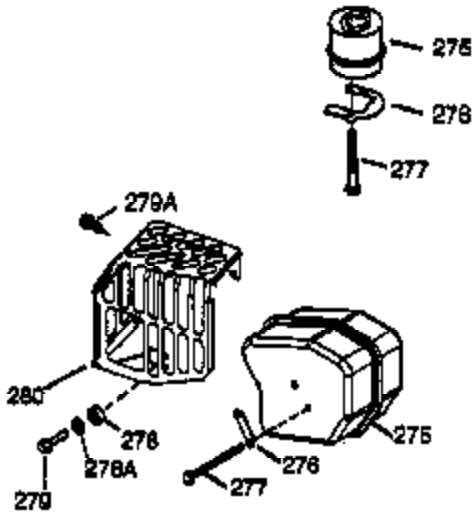

Ref #	Part Number	Qty	Description
19	35998	1	Extension Spring
69	35261	1	* Mounting Flange Gasket
72	36083	1	Oil Drain Plug
75	27897	1	Oil Seal
86	650488	6	Screw, 1/4-20 x 1-1/4"
103	651007	2	Screw, Torx T-15, 10-24 x 15/16"
178	29752	2	Nut & Lock Washer, 1/4-28
182	30088A	2	Screw, 1/4-28 x 1"
185	36579	1	Intake Pipe
186	36255	1	Governor Link
223	651043	1	Screw, 1/4-20 x 1-31/64"
275	36492	1	Muffler (Incl. 277)
277	650988	2	Screw, 1/4-20 x 2-5/16"
416	36085	1	Spark Arrestor Kit (Incl. 417)(Optional)
417	650760	1	Screw, 8-32 x 3/8" (Optional)