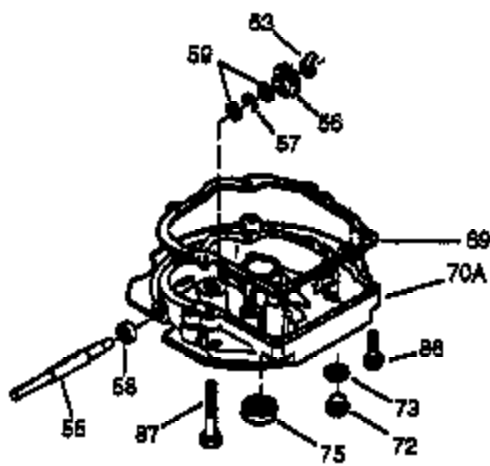

Ref #	Part Number	Qty	Description
19	35998	1	Extension Spring
69	35261	1	* Mounting Flange Gasket
72	36083	1	Oil Drain Plug
75	27897	1	Oil Seal
86	650488	6	Screw, 1/4-20 x 1-1/4"
103	651007	2	Screw, Torx T-15, 10-24 x 15/16"
178	29752	2	Nut & Lock Washer, 1/4-28
182	30088A	2	Screw, 1/4-28 x 1"
185	36579	1	Intake Pipe
186	36255	1	Governor Link
223	651043	1	Screw, 1/4-20 x 1-31/64"
275	36492	1	Muffler (Incl. 277)
277	650988	2	Screw, 1/4-20 x 2-5/16"
416	36085	1	Spark Arrestor Kit (Incl. 417)(Optional)
417	650760	1	Screw, 8-32 x 3/8" (Optional)