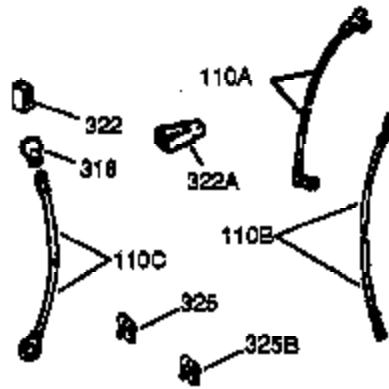

Ref #	Part Number	Qty	Description
19	35998	1	Extension Spring
69	35261	1	* Mounting Flange Gasket
72	36083	1	Oil Drain Plug
75	27897	1	Oil Seal
86	650488	6	Screw, 1/4-20 x 1-1/4"
103	651007	2	Screw, Torx T-15, 10-24 x 15/16"
178	29752	2	Nut & Lock Washer, 1/4-28
182	30088A	2	Screw, 1/4-28 x 1"
185	36579	1	Intake Pipe
186	36255	1	Governor Link
223	651043	1	Screw, 1/4-20 x 1-31/64"
275	36492	1	Muffler (Incl. 277)
277	650988	2	Screw, 1/4-20 x 2-5/16"
416	36085	1	Spark Arrestor Kit (Incl. 417)(Optional)
417	650760	1	Screw, 8-32 x 3/8" (Optional)