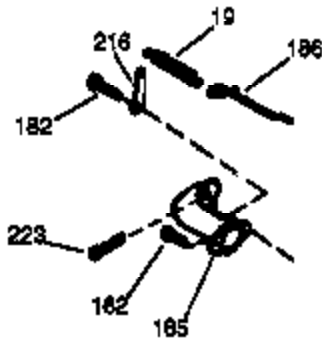

Ref #	Part Number	Qty	Description
19	35998	1	Extension Spring
69	35261	1	* Mounting Flange Gasket
72	36083	1	Oil Drain Plug
75	27897	1	Oil Seal
86	650488	6	Screw, 1/4-20 x 1-1/4"
103	651007	2	Screw, Torx T-15, 10-24 x 15/16"
178	29752	2	Nut & Lock Washer, 1/4-28
182	30088A	2	Screw, 1/4-28 x 1"
185	36579	1	Intake Pipe
186	36255	1	Governor Link
223	651043	1	Screw, 1/4-20 x 1-31/64"
275	36492	1	Muffler (Incl. 277)
277	650988	2	Screw, 1/4-20 x 2-5/16"
416	36085	1	Spark Arrestor Kit (Incl. 417)(Optional)
417	650760	1	Screw, 8-32 x 3/8" (Optional)