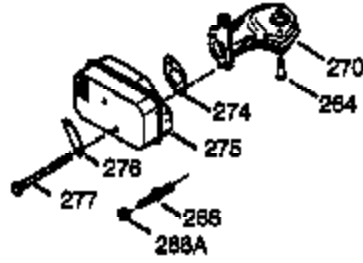

Ref #	Part Number	Qty	Description
19	35998	1	Extension Spring
53	31745	1	Tang Washer
54	31747	1	Washer
55	31766	1	P.T.O. Shaft
56	33401	1	R.H. Worm Gear
57	31749	1	Retainer Ring
58	31744	1	Oil Seal
59	31787	1	Washer
69	35261	1	* Mounting Flange Gasket
72	36083	1	Oil Drain Plug
75	26208	1	Oil Seal
86	650488	5	Screw, 1/4-20 x 1-1/4"
87	650492	1	Screw, 1/4-20 x 2-1/4"
103	651007	2	Screw, Torx T-15, 10-24 x 15/16"
178	29752	2	Nut & Lock Washer, 1/4-28
182	30088A	2	Screw, 1/4-28 x 1"
185	36579	1	Intake Pipe
186	36255	1	Governor Link
223	651043	1	Screw, 1/4-20 x 1-13/64"
275	36492	1	Muffler (Incl. 277)
277	650988	2	Screw, 1/4-20 x 2-5/16"
416	36085	1	Spark Arrestor Kit (Incl. 417)(Optional)
417	650760	1	Screw, 8-32 x 3/8" (Optional)