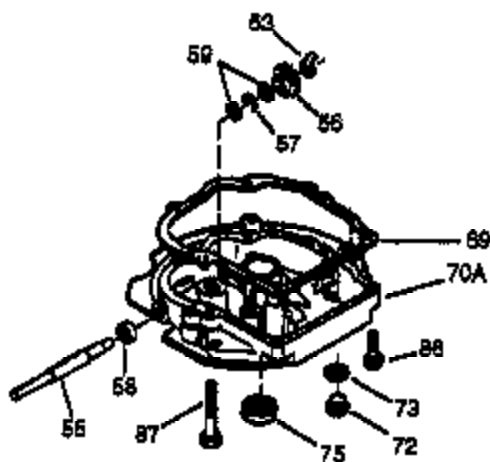

Ref #	Part Number	Qty	Description
19	35998	1	Extension Spring
53	31745	1	Tang Washer
54	31747	1	Washer
55	31766	1	P.T.O. Shaft
56	33401	1	R.H. Worm Gear
57	31749	1	Retainer Ring
58	31744	1	Oil Seal
59	31787	1	Washer
69	35261	1	* Mounting Flange Gasket
72	36083	1	Oil Drain Plug
75	26208	1	Oil Seal
86	650488	5	Screw, 1/4-20 x 1-1/4"
87	650492	1	Screw, 1/4-20 x 2-1/4"
103	651007	2	Screw, Torx T-15, 10-24 x 15/16"
178	29752	2	Nut & Lock Washer, 1/4-28
182	30088A	2	Screw, 1/4-28 x 1"
185	36579	1	Intake Pipe
186	36255	1	Governor Link
223	651043	1	Screw, 1/4-20 x 1-13/64"
275	36492	1	Muffler (Incl. 277)
277	650988	2	Screw, 1/4-20 x 2-5/16"
416	36085	1	Spark Arrestor Kit (Incl. 417)(Optional)
417	650760	1	Screw, 8-32 x 3/8" (Optional)