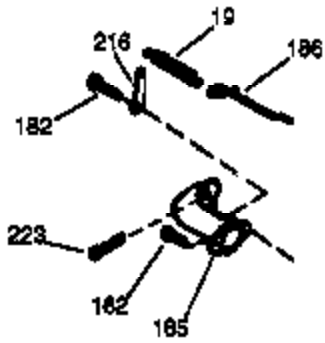

Ref #	Part Number	Qty	Description
19	35998	1	Extension Spring
53	31745	1	Tang Washer
54	31747	1	Washer
55	31766	1	P.T.O. Shaft
56	33401	1	R.H. Worm Gear
57	31749	1	Retainer Ring
58	31744	1	Oil Seal
59	31787	1	Washer
69	35261	1	* Mounting Flange Gasket
72	36083	1	Oil Drain Plug
75	26208	1	Oil Seal
86	650488	5	Screw, 1/4-20 x 1-1/4"
87	650492	1	Screw, 1/4-20 x 2-1/4"
103	651007	2	Screw, Torx T-15, 10-24 x 15/16"
178	29752	2	Nut & Lock Washer, 1/4-28
182	30088A	2	Screw, 1/4-28 x 1"
185	36579	1	Intake Pipe
186	36255	1	Governor Link
223	651043	1	Screw, 1/4-20 x 1-13/64"
275	36492	1	Muffler (Incl. 277)
277	650988	2	Screw, 1/4-20 x 2-5/16"
416	36085	1	Spark Arrestor Kit (Incl. 417)(Optional)
417	650760	1	Screw, 8-32 x 3/8" (Optional)