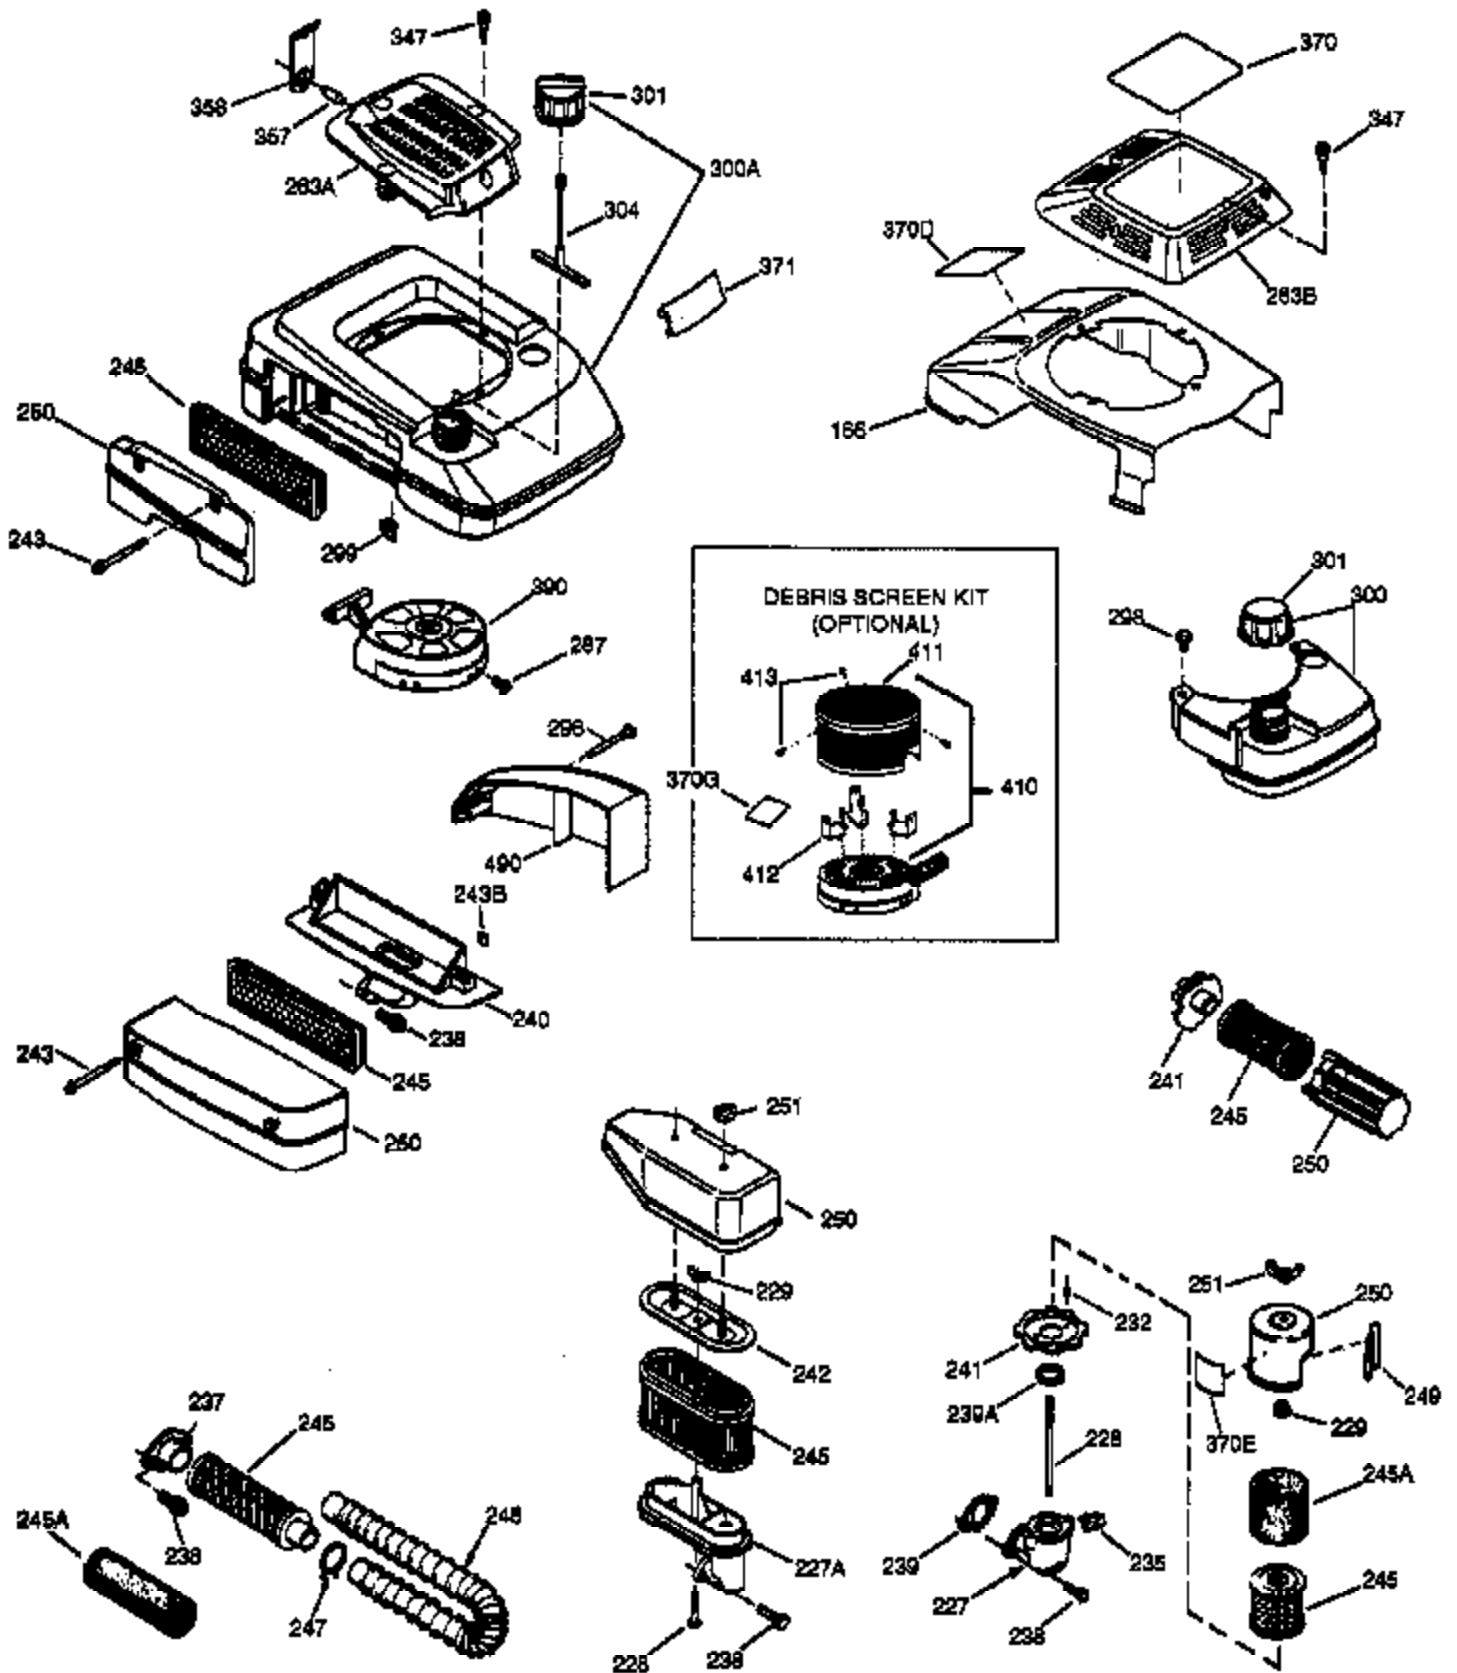

Engine Parts List #1

Ref #	Part Number	Qty	Description
154	650913	1	Rocker Arm Stud
155	35624A	1	Rocker Arm
157	650914	1	Lock Nut
158	36629	2	Push Rod
159	35626	1	* Rocker Arm Cover Gasket
160	35627	1	Rocker Arm Housing
161	30063	4	Screw, Torx T-30, 1/4-20 x 1/2"
178	29752	2	Nut & Lock Washer, 1/4-28
182	30088A	2	Screw, 1/4-28 x 1"
184	26756	1	* Carburetor Gasket
185	36579	1	Intake Pipe
186	36255	1	Governor Link
187	36580	1	Spacer
189	650839	1	Screw, 1/4-20 x 3/8"
191	36568	1	S.E. Brake Ass'y. (Incl. 195)
195	610973	1	Terminal
200	35999	1	Control Bracket
207	36200	1	Throttle Link
209	30200	2	Screw, 10-24 x 9/16"
223	651043	1	Screw, 1/4-20 x 1-13/64"
223A	651044	1	Screw, 1/4-20 x 2-25/32"
224	36581	1	* Intake Pipe Gasket
238	650932	2	Screw, 10-32 x 49/64"
239	34338	1	* Air Cleaner Gasket
245	35066	1	Air Cleaner Filter
250	35986	1	Air Cleaner Cover
260	36583	1	Blower Housing
261	30063	2	Screw, Torx T-30, 1/4-20 x 1/2"
262	650831	2	Screw, 1/4-20 x 1/2"
263	36280	1	Trim Ring
275	36492	1	Muffler (Incl. 277)
277	650988	2	Screw, 1/4-20 x 2-5/16"
285	35000A	1	Starter Cup
287	650926	2	Screw, 8-32 x 21/64"
290	29774	1	Fuel Line
292	26460	2	Fuel Line Clamp
301	36246	1	Fuel Cap
305	36270	1	Oil Fill Tube
306	36832	1	* "O" Ring
307	36272	1	"O" Ring
309	650936	1	Screw, 10-32 x 13/32"
310	36271	1	Dipstick
313	34080	1	Spacer
341A	36578	1	Blower Housing Support Bracket
370K	36695	1	Starter Decal
370A	36261	1	Lubrication Decal
380	632713	1	Carburetor (Incl. 184)
390	590694	1	Rewind Starter (NOTE: This engine could have been built with 590737 starter. Refer to the design of the rope pulley strength ribs for part identification. Individual starter parts do not interchange. Refer to service bulletin 116.)
400	36806	1	* Gasket Set (Incl. items marked PK in notes.) Incl. part #'s 26756 (1), 34265 (1), 34338 (1), 35261 (1), 35626 (1), 36581 (1), 36738 (1), 36832 (1)
420	730225	1	SAE 30 4-Cycle Engine Oil (Quart)