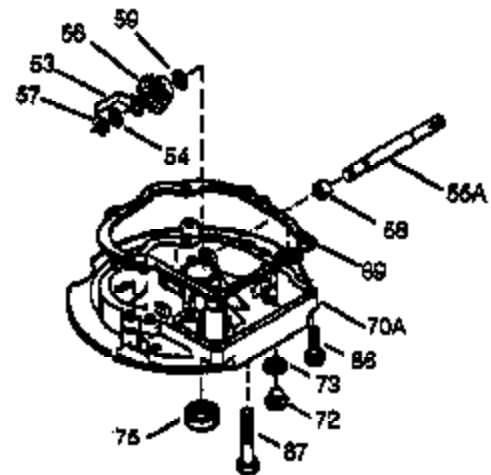

Ref #	Part Number	Qty	Description
19	35998	1	Extension Spring
53	31745	1	Tang Washer
54	31747	1	Washer
55	31766	1	P.T.O. Shaft
56	33401	1	R.H. Worm Gear
57	31749	1	Retainer Ring
58	31744	1	Oil Seal
59	31787	1	Washer
69	35261	1	* Mounting Flange Gasket
72	36083	1	Oil Drain Plug
75	26208	1	Oil Seal
86	650488	5	Screw, 1/4-20 x 1-1/4"
87	650492	1	Screw, 1/4-20 x 2-1/4"
103	651007	2	Screw, Torx T-15, 10-24 x 15/16"
178	29752	2	Nut & Lock Washer, 1/4-28
182	30088A	2	Screw, 1/4-28 x 1"
185	36579	1	Intake Pipe
186	36255	1	Governor Link
223	651043	1	Screw, 1/4-20 x 1-13/64"
275	36492	1	Muffler (Incl. 277)
277	650988	2	Screw, 1/4-20 x 2-5/16"
416	36085	1	Spark Arrestor Kit (Incl. 417)(Optional)
417	650760	1	Screw, 8-32 x 3/8" (Optional)