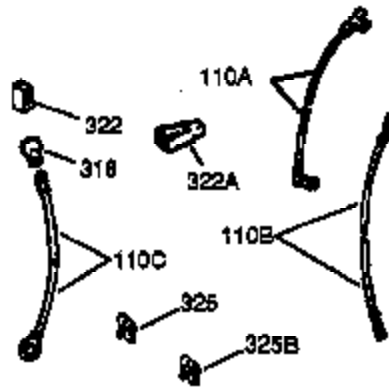

Ref #	Part Number	Qty	Description
19	35998	1	Extension Spring
53	31745	1	Tang Washer
54	31747	1	Washer
55	31766	1	P.T.O. Shaft
56	33401	1	R.H. Worm Gear
57	31749	1	Retainer Ring
58	31744	1	Oil Seal
59	31787	1	Washer
69	35261	1	* Mounting Flange Gasket
72	36083	1	Oil Drain Plug
75	26208	1	Oil Seal
86	650488	5	Screw, 1/4-20 x 1-1/4"
87	650492	1	Screw, 1/4-20 x 2-1/4"
103	651007	2	Screw, Torx T-15, 10-24 x 15/16"
178	29752	2	Nut & Lock Washer, 1/4-28
182	30088A	2	Screw, 1/4-28 x 1"
185	36579	1	Intake Pipe
186	36255	1	Governor Link
223	651043	1	Screw, 1/4-20 x 1-13/64"
275	36492	1	Muffler (Incl. 277)
277	650988	2	Screw, 1/4-20 x 2-5/16"
416	36085	1	Spark Arrestor Kit (Incl. 417)(Optional)
417	650760	1	Screw, 8-32 x 3/8" (Optional)