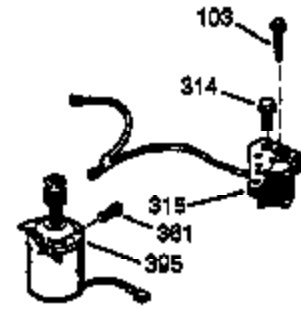

Ref #	Part Number	Qty	Description
19	35998	1	Extension Spring
53	31745	1	Tang Washer
54	31747	1	Washer
55	31766	1	P.T.O. Shaft
56	33401	1	R.H. Worm Gear
57	31749	1	Retainer Ring
58	31744	1	Oil Seal
59	31787	1	Washer
69	35261	1	* Mounting Flange Gasket
72	36083	1	Oil Drain Plug
75	26208	1	Oil Seal
86	650488	5	Screw, 1/4-20 x 1-1/4"
87	650492	1	Screw, 1/4-20 x 2-1/4"
103	651007	2	Screw, Torx T-15, 10-24 x 15/16"
178	29752	2	Nut & Lock Washer, 1/4-28
182	30088A	2	Screw, 1/4-28 x 1"
185	36579	1	Intake Pipe
186	36255	1	Governor Link
223	651043	1	Screw, 1/4-20 x 1-13/64"
275	36492	1	Muffler (Incl. 277)
277	650988	2	Screw, 1/4-20 x 2-5/16"
416	36085	1	Spark Arrestor Kit (Incl. 417)(Optional)
417	650760	1	Screw, 8-32 x 3/8" (Optional)