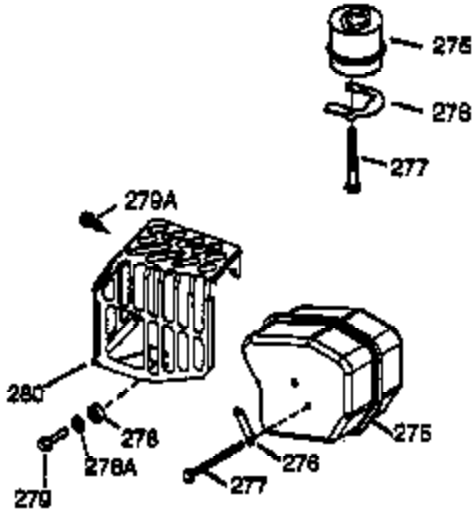

Ref #	Part Number	Qty	Description
19	36796	1	Extension Spring
69	35261	1	* Mounting Flange Gasket
72	36083	1	Oil Drain Plug
75	27897	1	Oil Seal
86	650488	6	Screw, 1/4-20 x 1-1/4"
103	651007	2	Screw, Torx T-15, 10-24 x 15/16"
178	29752	2	Nut & Lock Washer, 1/4-28
182	30088A	2	Screw, 1/4-28 x 1"
185	36579	1	Intake Pipe
186	36255	1	Governor Link
223	30200	1	Screw, 1/4-20 x 9/16"
266	651040	1	Stud
266A	650864	1	Nut, 1/4-20
275	37088	1	Muffler
276	36949	1	Locking Plate
277	651039	2	Screw, 1/4-20 x 2-47/64"