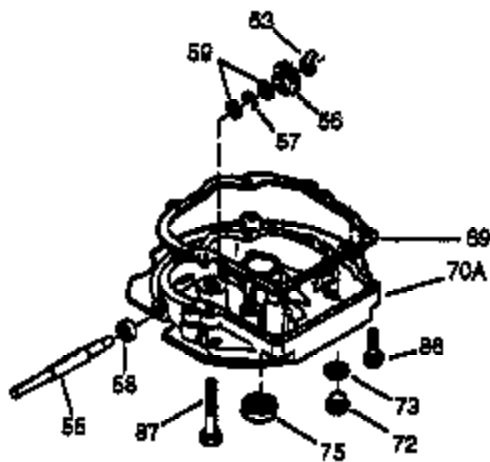

Ref #	Part Number	Qty	Description
19	36796	1	Extension Spring
69	35261	1	* Mounting Flange Gasket
72	36083	1	Oil Drain Plug
75	27897	1	Oil Seal
86	650488	6	Screw, 1/4-20 x 1-1/4"
103	651007	2	Screw, Torx T-15, 10-24 x 15/16"
178	29752	2	Nut & Lock Washer, 1/4-28
182	30088A	2	Screw, 1/4-28 x 1"
185	36579	1	Intake Pipe
186	36255	1	Governor Link
223	30200	1	Screw, 1/4-20 x 9/16"
266	651040	1	Stud
266A	650864	1	Nut, 1/4-20
275	37088	1	Muffler
276	36949	1	Locking Plate
277	651039	2	Screw, 1/4-20 x 2-47/64"