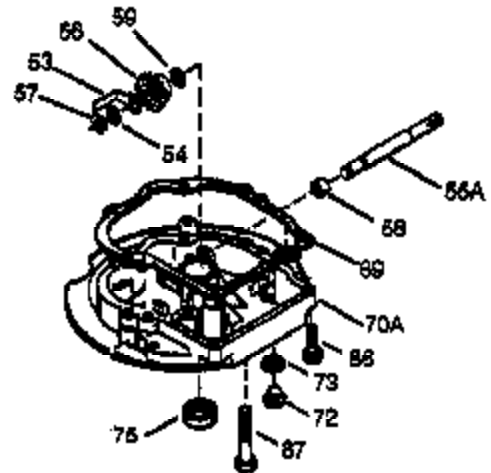

Ref #	Part Number	Qty	Description
19	36796	1	Extension Spring
69	35261	1	* Mounting Flange Gasket
72	36083	1	Oil Drain Plug
75	27897	1	Oil Seal
86	650488	6	Screw, 1/4-20 x 1-1/4"
103	651007	2	Screw, Torx T-15, 10-24 x 15/16"
178	29752	2	Nut & Lock Washer, 1/4-28
182	30088A	2	Screw, 1/4-28 x 1"
185	36579	1	Intake Pipe
186	36255	1	Governor Link
223	30200	1	Screw, 1/4-20 x 9/16"
266	651040	1	Stud
266A	650864	1	Nut, 1/4-20
275	37088	1	Muffler
276	36949	1	Locking Plate
277	651039	2	Screw, 1/4-20 x 2-47/64"