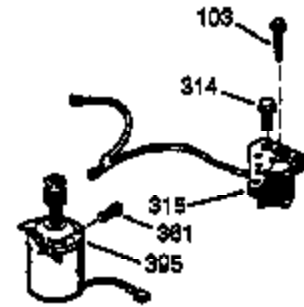

Ref #	Part Number	Qty	Description
19	36796	1	Extension Spring
69	35261	1	* Mounting Flange Gasket
72	36083	1	Oil Drain Plug
75	27897	1	Oil Seal
86	650488	6	Screw, 1/4-20 x 1-1/4"
103	651007	2	Screw, Torx T-15, 10-24 x 15/16"
178	29752	2	Nut & Lock Washer, 1/4-28
182	30088A	2	Screw, 1/4-28 x 1"
185	36579	1	Intake Pipe
186	36255	1	Governor Link
223	30200	1	Screw, 1/4-20 x 9/16"
266	651040	1	Stud
266A	650864	1	Nut, 1/4-20
275	37088	1	Muffler
276	36949	1	Locking Plate
277	651039	2	Screw, 1/4-20 x 2-47/64"