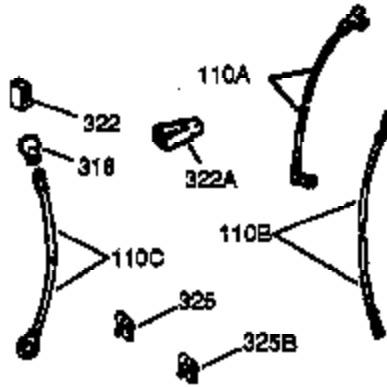

Ref #	Part Number	Qty	Description
19	36796	1	Extension Spring
69	35261	1	* Mounting Flange Gasket
72	36083	1	Oil Drain Plug
75	27897	1	Oil Seal
86	650488	6	Screw, 1/4-20 x 1-1/4"
103	651007	2	Screw, Torx T-15, 10-24 x 15/16"
178	29752	2	Nut & Lock Washer, 1/4-28
182	30088A	2	Screw, 1/4-28 x 1"
185	36579	1	Intake Pipe
186	36255	1	Governor Link
223	30200	1	Screw, 1/4-20 x 9/16"
266	651040	1	Stud
266A	650864	1	Nut, 1/4-20
275	37088	1	Muffler
276	36949	1	Locking Plate
277	651039	2	Screw, 1/4-20 x 2-47/64"