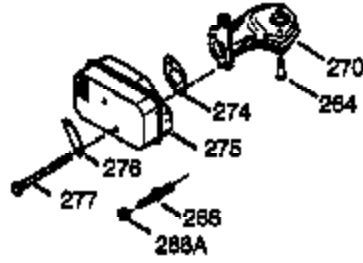

Ref #	Part Number	Qty	Description
19	36796	1	Extension Spring
69	35261	1	* Mounting Flange Gasket
72	36083	1	Oil Drain Plug
75	27897	1	Oil Seal
86	650488	6	Screw, 1/4-20 x 1-1/4"
103	651007	2	Screw, Torx T-15, 10-24 x 15/16"
178	29752	2	Nut & Lock Washer, 1/4-28
182	30088A	2	Screw, 1/4-28 x 1"
185	36579	1	Intake Pipe
186	36255	1	Governor Link
223	30200	1	Screw, 1/4-20 x 9/16"
266	651040	1	Stud
266A	650864	1	Nut, 1/4-20
275	37088	1	Muffler
276	36949	1	Locking Plate
277	651039	2	Screw, 1/4-20 x 2-47/64"