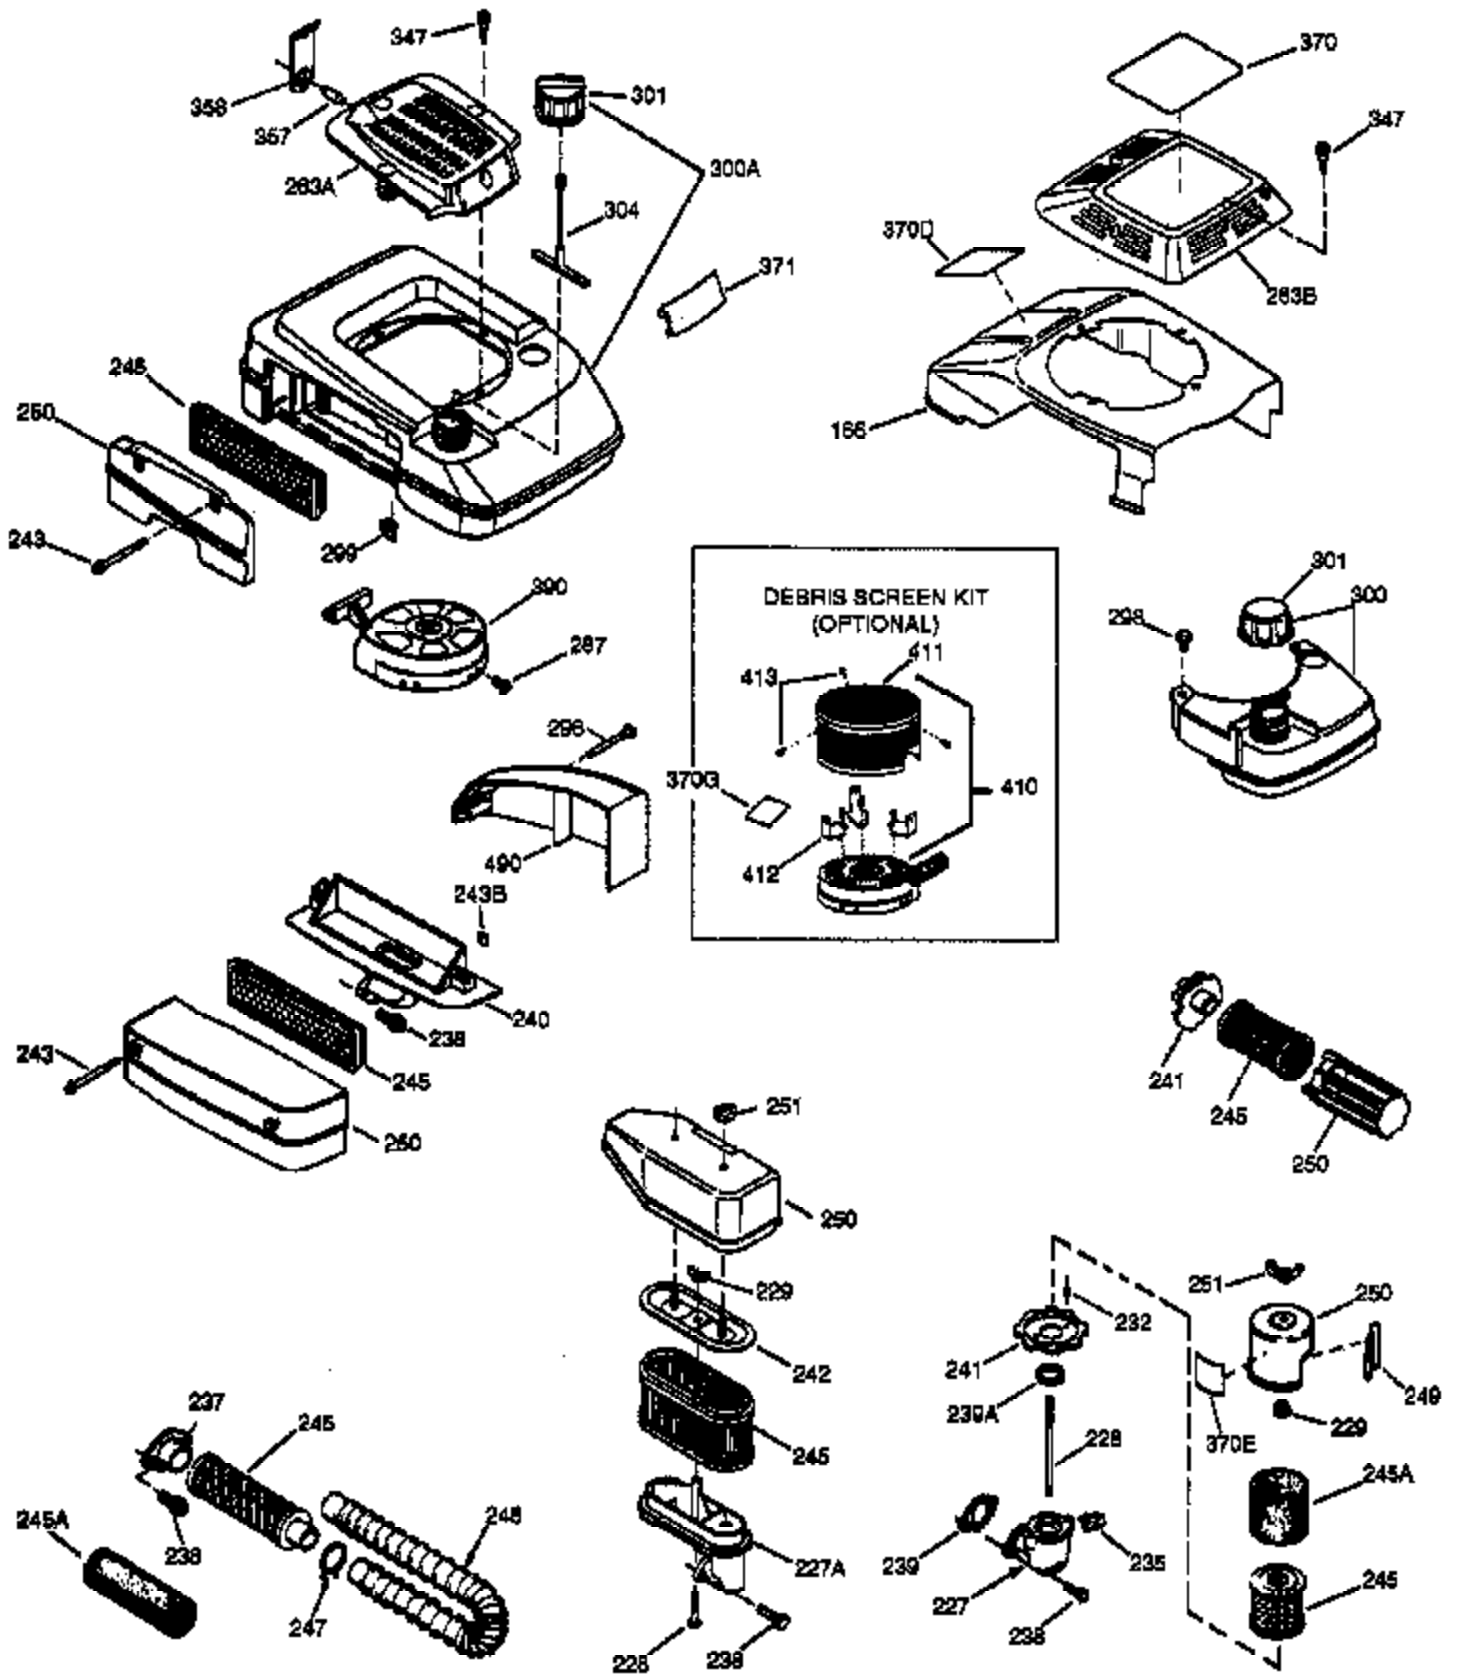

Ref #	Part Number	Qty	Description
178	29752	2	Nut & Lock Washer, 1/4-28
238	650932	2	Screw, 10-32 x 49/64"
239	34338	1	* Air Cleaner Gasket
241	35797	1	Air Cleaner Collar
245	35066	1	Air Cleaner Filter
250	35986	1	Air Cleaner Cover
287	650926	2	Screw, 8-32 x 21/64"
298	28763	2	Screw, 10-32 x 35/64"
300	36279	1	Fuel Tank (Incl. 292 & 301)
301	36246	1	Fuel Cap
390	590694	1	Rewind Starter (NOTE: This engine could have been built with 590737 starter).