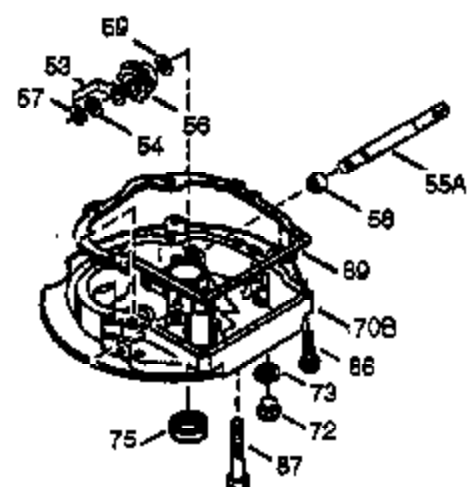

ILLUSTRATION SHOWS TYPICAL PARTS ONLY. ORDER BY PART NUMBER. PARTS NOT LISTED ARE SUPPLIED BY OEM.

VIEW 3 OF 3

Ref #	Part Number	Qty	Description
19	35998	1	Extension Spring
69	35261	1	* Mounting Flange Gasket
72	36083	1	Oil Drain Plug
75	27897	1	Oil Seal
86	650488	6	Screw, 1/4-20 x 1-1/4"
103	651007	2	Screw, Torx T-15, 10-24 x 15/16"
182	30088A	2	Screw, 1/4-28 x 1"
185	36579	1	Intake Pipe
186	36255	1	Governor Link
223	651044	1	Screw, 1/4-20 x 2-25/32"
275	36492	1	Muffler (Incl. 277)
277	650988	2	Screw, 1/4-20 x 2-5/16"
416	36085	1	Spark Arrestor Kit (Incl. 417)(Optional)
417	650760	1	Screw, 8-32 x 3/8" (Optional)