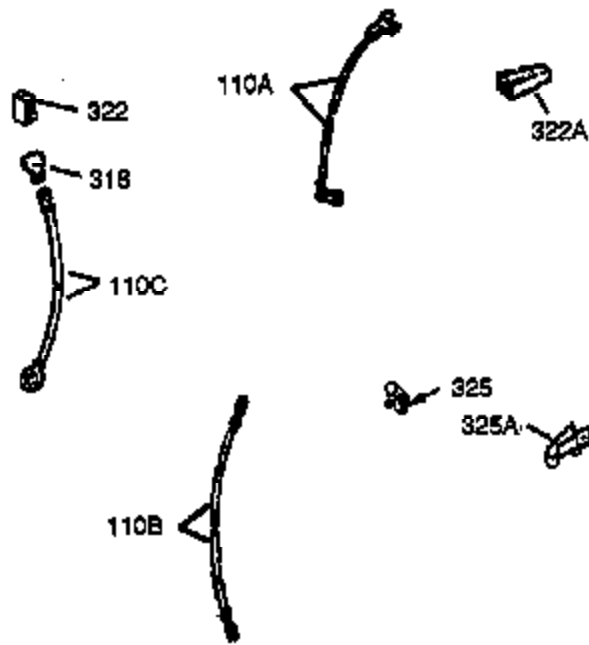

ILLUSTRATION SHOWS TYPICAL PARTS ONLY. ORDER BY PART NUMBER. PARTS NOT LISTED ARE SUPPLIED BY OEM.

VIEW 3 OF 3

Ref #	Part Number	Qty	Description
19	35998	1	Extension Spring
69	35261	1	* Mounting Flange Gasket
72	36083	1	Oil Drain Plug
75	27897	1	Oil Seal
86	650488	6	Screw, 1/4-20 x 1-1/4"
103	651007	2	Screw, Torx T-15, 10-24 x 15/16"
182	30088A	2	Screw, 1/4-28 x 1"
185	36579	1	Intake Pipe
186	36255	1	Governor Link
223	651044	1	Screw, 1/4-20 x 2-25/32"
275	36492	1	Muffler (Incl. 277)
277	650988	2	Screw, 1/4-20 x 2-5/16"
416	36085	1	Spark Arrestor Kit (Incl. 417)(Optional)
417	650760	1	Screw, 8-32 x 3/8" (Optional)