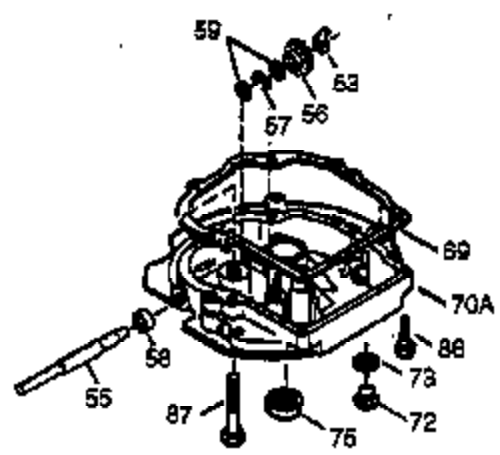

ILLUSTRATION SHOWS TYPICAL PARTS ONLY. ORDER BY PART NUMBER. PARTS NOT LISTED ARE SUPPLIED BY OEM.

VIEW 3 OF 3

Ref #	Part Number	Qty	Description
19	35998	1	Extension Spring
69	35261	1	* Mounting Flange Gasket
72	36083	1	Oil Drain Plug
75	27897	1	Oil Seal
86	650488	6	Screw, 1/4-20 x 1-1/4"
103	651007	2	Screw, Torx T-15, 10-24 x 15/16"
182	30088A	2	Screw, 1/4-28 x 1"
185	36579	1	Intake Pipe
186	36255	1	Governor Link
223	651044	1	Screw, 1/4-20 x 2-25/32"
275	36492	1	Muffler (Incl. 277)
277	650988	2	Screw, 1/4-20 x 2-5/16"
416	36085	1	Spark Arrestor Kit (Incl. 417)(Optional)
417	650760	1	Screw, 8-32 x 3/8" (Optional)