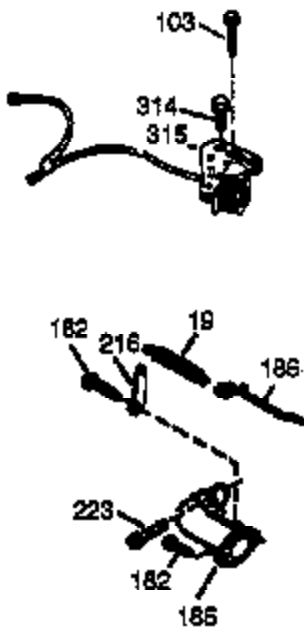

ILLUSTRATION SHOWS TYPICAL PARTS ONLY. ORDER BY PART NUMBER. PARTS NOT LISTED ARE SUPPLIED BY OEM.

VIEW 3 OF 3

Ref #	Part Number	Qty	Description
19	35998	1	Extension Spring
69	35261	1	* Mounting Flange Gasket
72	36083	1	Oil Drain Plug
75	27897	1	Oil Seal
86	650488	6	Screw, 1/4-20 x 1-1/4"
103	651007	2	Screw, Torx T-15, 10-24 x 15/16"
182	30088A	2	Screw, 1/4-28 x 1"
185	36579	1	Intake Pipe
186	36255	1	Governor Link
223	651044	1	Screw, 1/4-20 x 2-25/32"
275	36492	1	Muffler (Incl. 277)
277	650988	2	Screw, 1/4-20 x 2-5/16"
416	36085	1	Spark Arrestor Kit (Incl. 417)(Optional)
417	650760	1	Screw, 8-32 x 3/8" (Optional)