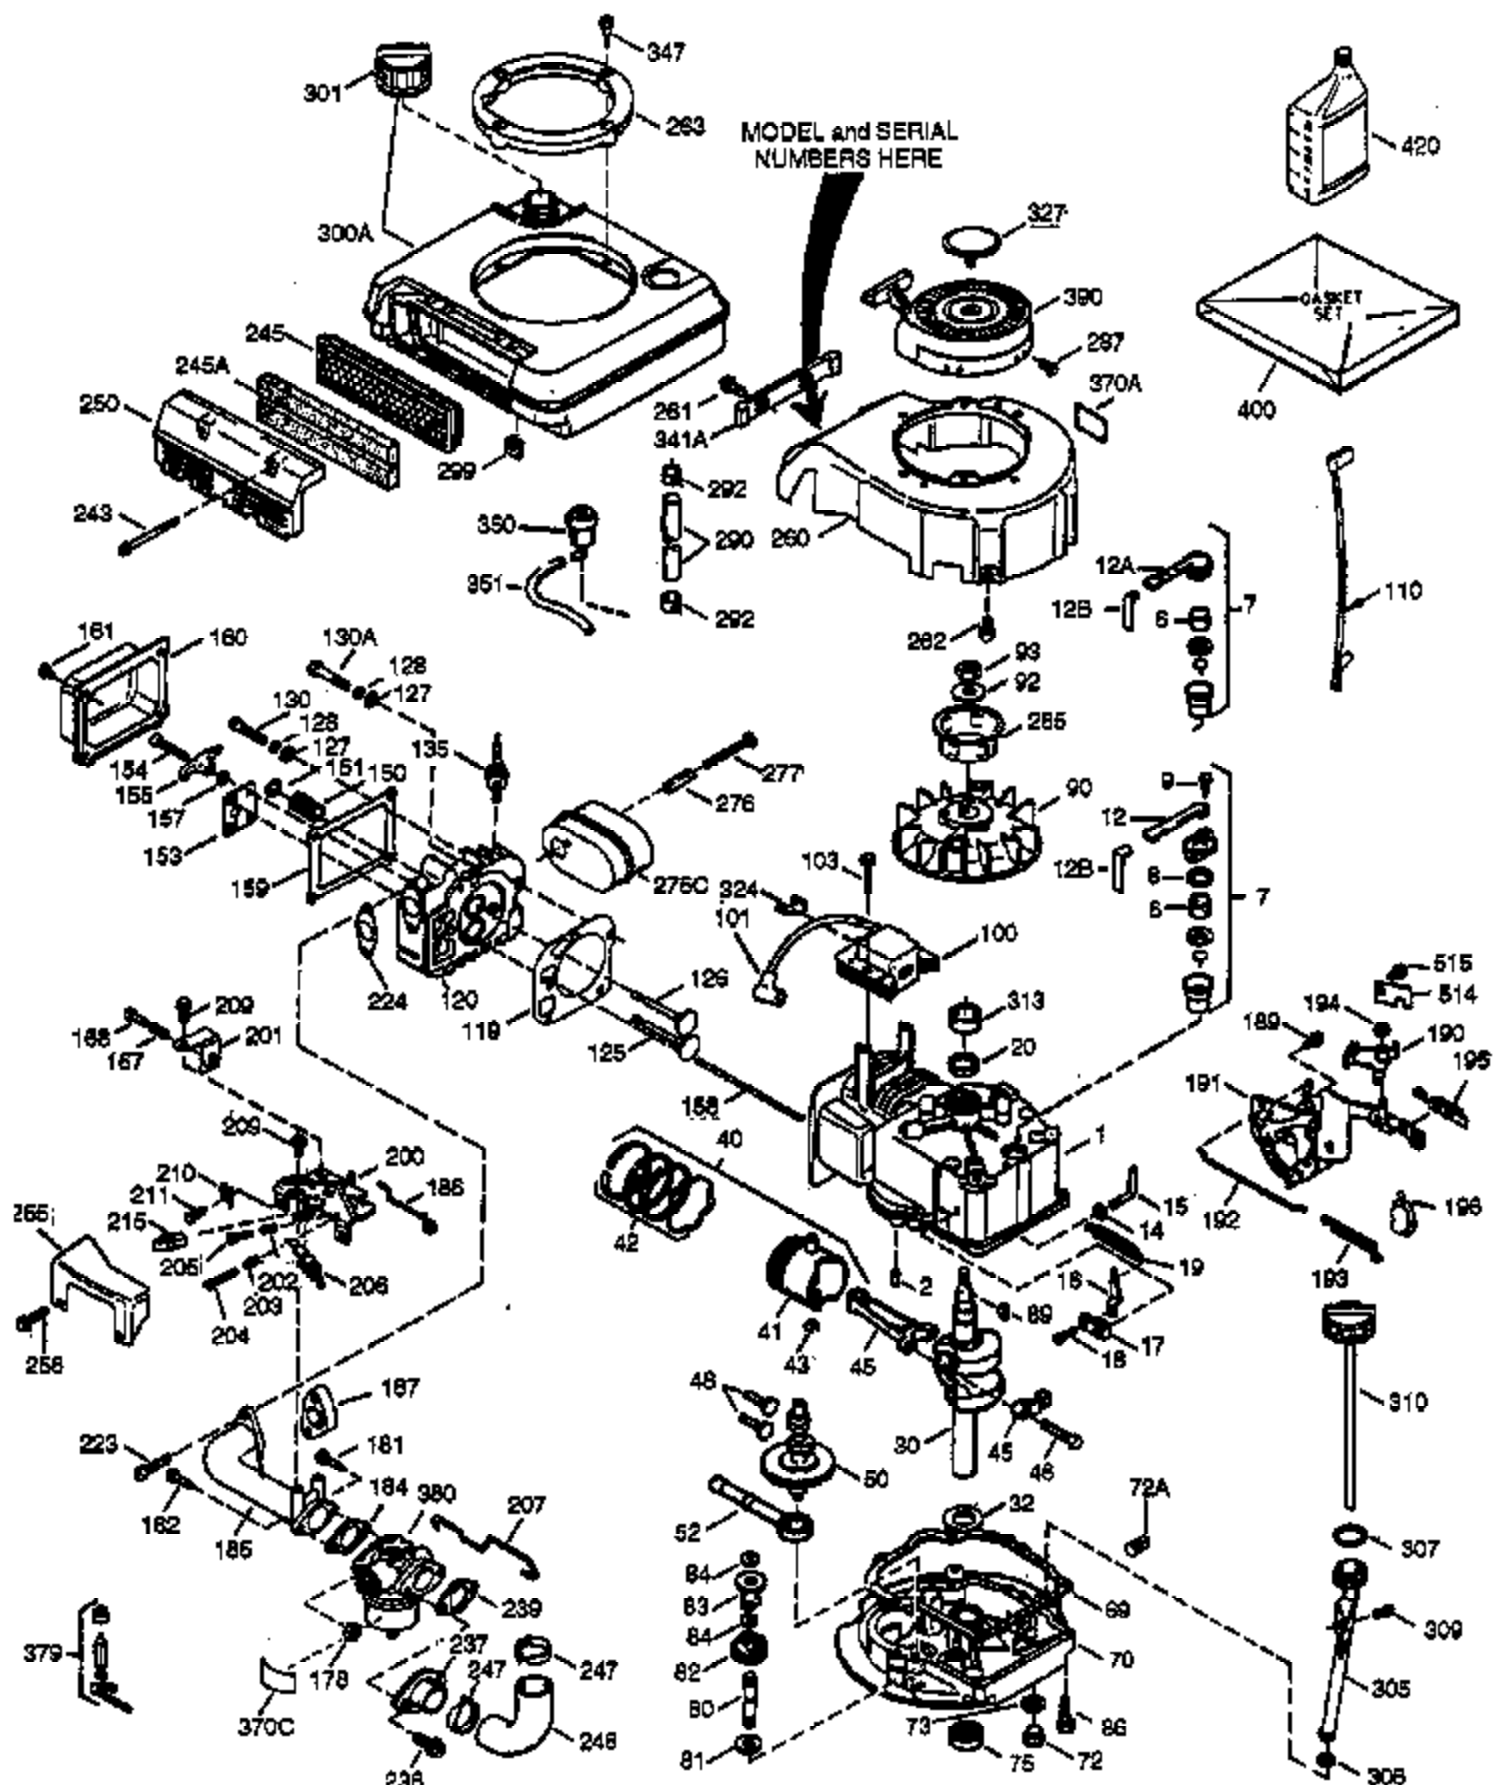

ILLUSTRATION SHOWS TYPICAL PARTS ONLY. ORDER BY PART NUMBER. PARTS NOT LISTED ARE SUPPLIED BY OEM.
VIEW 1 OF 3

Ref #	Part Number	Qty	Description
1	36574	1	Cylinder (Incl. 2,7 & 20)
2	26727	2	Dowel Pin
6	33734	1	Breather Element
7	36557	1	Breather Ass'y.
12B	34695	1	Breather Tube Elbow
12A	36558	1	Breather Cover & Tube (Incl. 12B)
14	28277	1	Washer
15	30589	1	Governor Rod (Incl. 14)
16	32651	1	Governor Lever
17	31335	1	Governor Lever Clamp
18	650548	1	Screw, 8-32 x 5/16"
19	35998	1	Extension Spring
20	32600	1	Oil Seal
30	36696	1	Crankshaft
40	35544A	1	Piston, Pin & Ring Set (Std.)
40	35545A	1	Piston, Pin & Ring Set (.010" OS)
40	35546	1	Piston, Pin & Ring Set (.020" OS)
41	35541	1	Piston & Pin Ass'y. (Std.)
41	35542	1	Piston & Pin Ass'y. (.010" OS) (Incl. 43)
41	35543	1	Piston & Pin Ass'y. (.020" OS) (Incl. 43)
42	35547A	1	Ring Set (Std.)
42	35548A	1	Ring Set (.010" OS)
42	35549	1	Ring Set (.020" OS)
43	20381	2	Piston Pin Retaining Ring
45	32875A	1	Connecting Rod Ass'y. (Incl. 46)
46	32610A	2	Connecting Rod Bolt
48	35616	2	Valve Lifter
50	36573	1	Camshaft (BCR)
52	29914	1	Oil Pump Ass'y.
69	35261	1	* Mounting Flange Gasket
70	34311D	1	Mounting Flange (Incl. 72 thru 83)
72	36083	1	Oil Drain Plug
75	27897	1	Oil Seal
80	30574A	1	Governor Shaft & Spool Ass'y.
81	30590A	1	Washer
82	30591	1	Governor Gear Ass'y. (Incl. 81)
83	30588A	1	Governor Spool
86	650488	6	Screw, 1/4-20 x 1-1/4"
89	611004	1	Flywheel Key
90	611112	1	Flywheel
92	650815	1	Belleville Washer
93	650816	1	Flywheel Nut
100	34443A	1	Solid State Ignition
101	610118	1	Spark Plug Cover
103	651007	2	Screw, Torx T-15, 10-24 x 15/16"
110	34961	1	Ground Wire
119	36575	1	* Cylinder Head Gasket
120	36576	1	Cylinder Head
125	36471	1	Exhaust Valve (Std.) (Incl. 151)
125	36472	1	Exhaust Valve (1/32" OS) (Incl. 151)
126	37711	1	Intake Valve (Std.) (Incl. 151)
126	29315C	1	Intake Valve (1/32" OS) (Incl. 151)
127	650691	5	Washer
128	650690	5	Belleville Washer
130A	650999	1	Screw, 5/16-18 x 2-41/64"
130	650912	4	Screw, 5/16-18 x 1-1/2"
135	34645	1	Resistor Spark Plug (RN4C)
150	31672	2	Valve Spring