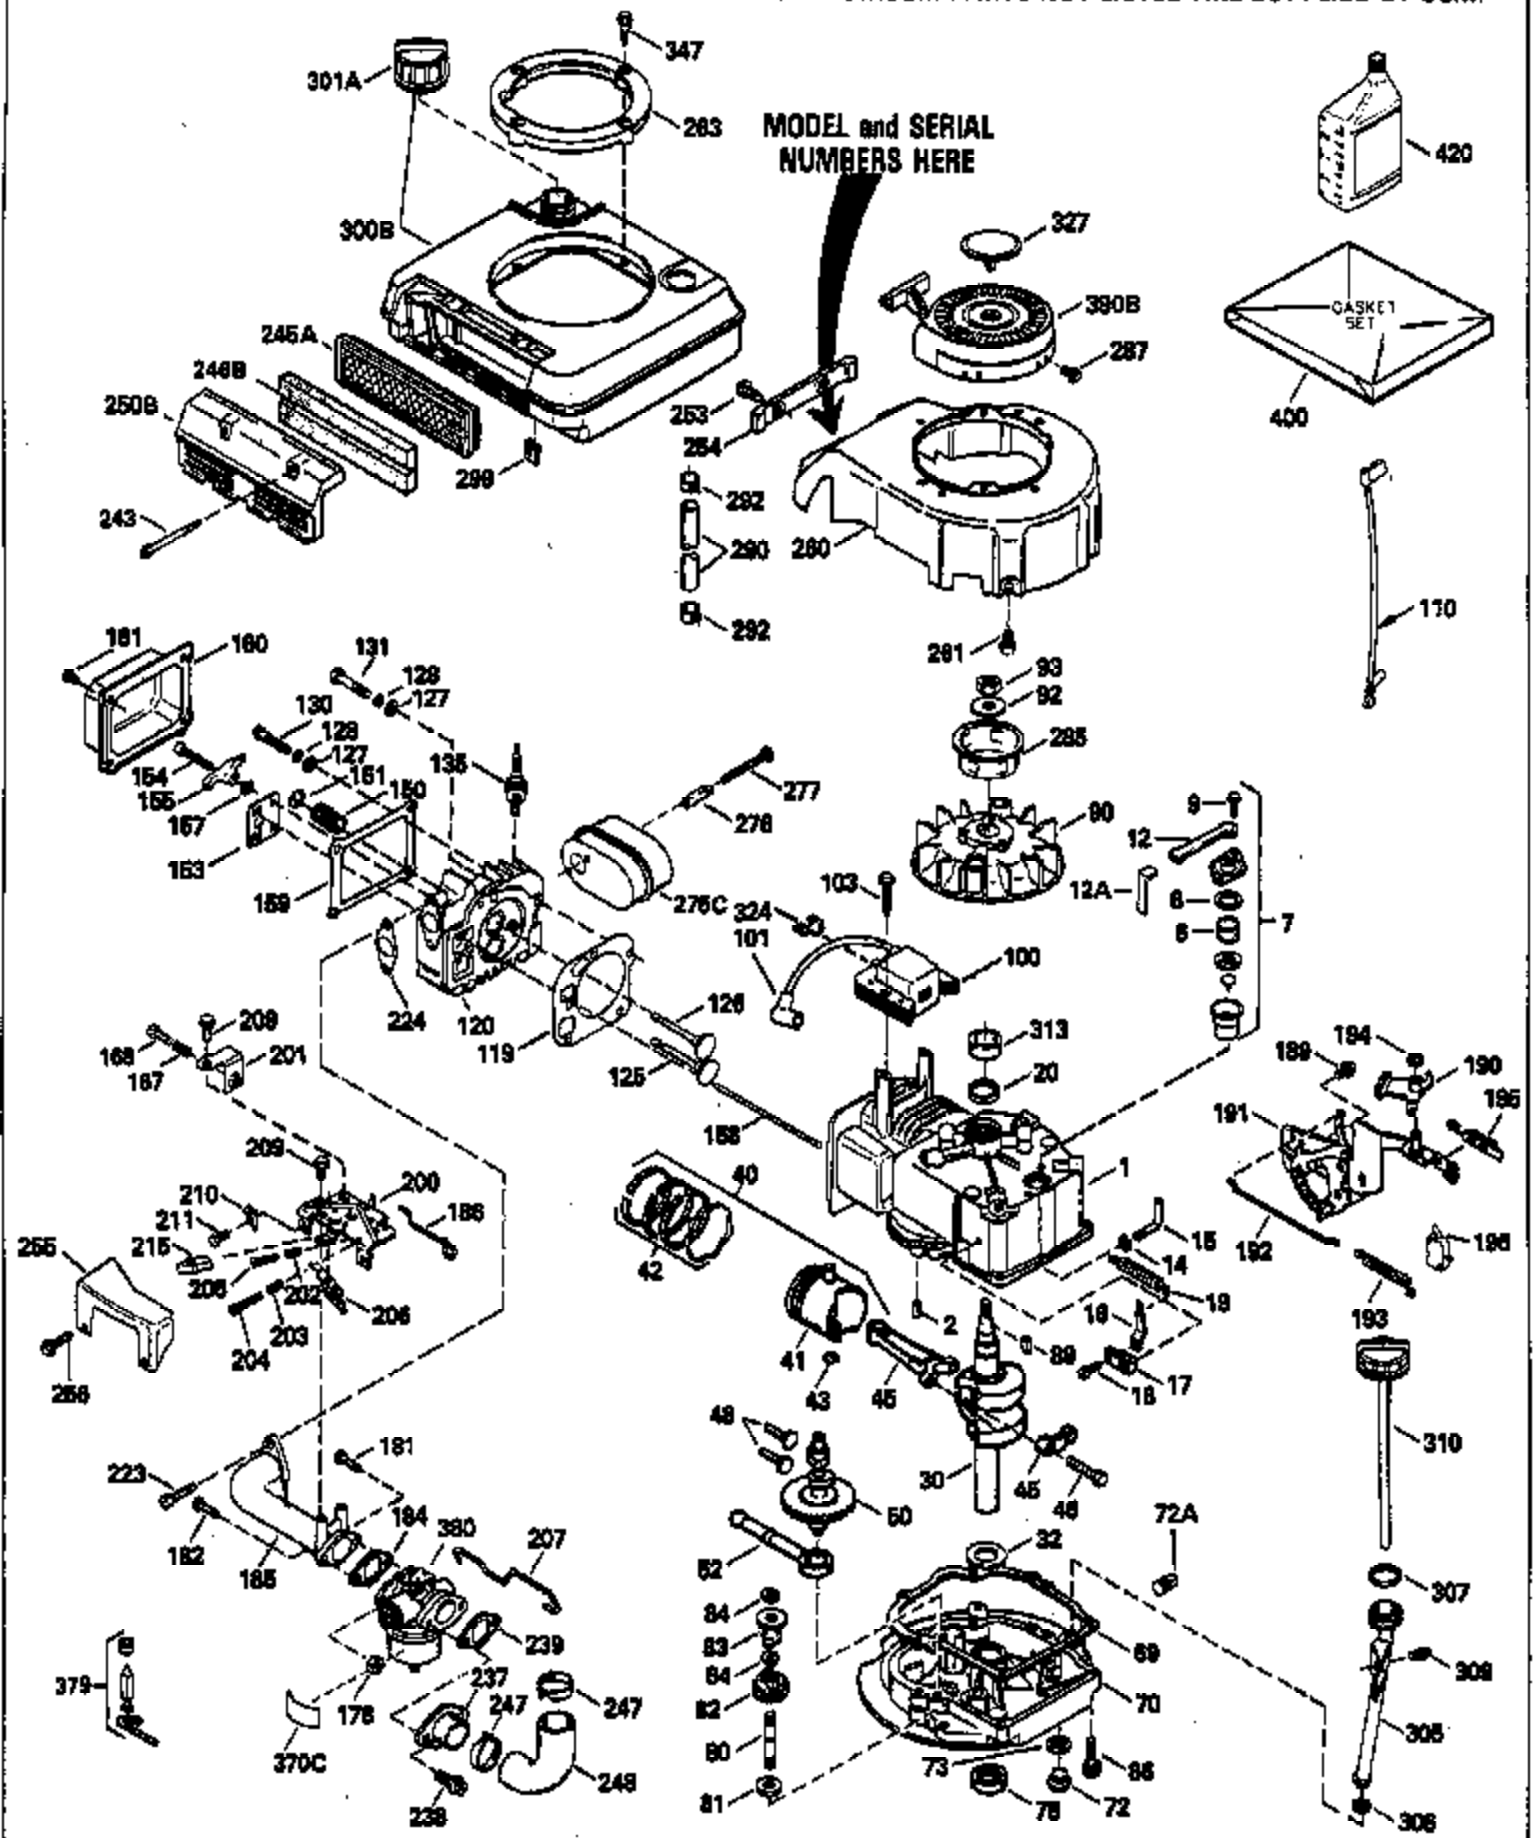

ILLUSTRATION SHOWS TYPICAL PARTS ONLY. ORDER BY PART NUMBER. PARTS NOT LISTED ARE SUPPLIED BY OEM.

Ref #	Part Number	Qty	Description
1	36574	1	Cylinder (Incl. 2,7 & 20)
2	26727	2	Dowel Pin
6	33734	1	Breather Element
7	36557	1	Breather Ass'y. (Incl. 6 & 12A)
12B	34695	1	Breather Tube Elbow
12A	36558	1	Breather Cover & Tube (Incl. 12B)
14	28277	1	Washer
15	30589	1	Governor Rod (Incl. 14)
16	32651	1	Governor Lever
17	31335	1	Governor Lever Clamp
18	650548	1	Screw, 8-32 x 5/16"
19	36281	1	Extension Spring
20	32600	1	Oil Seal
30	36613	1	Crankshaft
40	35544A	1	Piston, Pin & Ring Set (Std.)
40	35545A	1	Piston, Pin & Ring Set (.010" OS)
40	35546	1	Piston, Pin & Ring Set (.020" OS)
41	35541	1	Piston & Pin Ass'y. (Std.)
41	35542	1	Piston & Pin Ass'y. (.010" OS) (Incl. 43)
41	35543	1	Piston & Pin Ass'y. (.020" OS) (Incl. 43)
42	35547A	1	Ring Set (Std.)
42	35548A	1	Ring Set (.010" OS)
42	35549	1	Ring Set (.020" OS)
43	20381	2	Piston Pin Retaining Ring
45	32875A	1	Connecting Rod Ass'y. (Incl. 46)
46	32610A	2	Connecting Rod Bolt
48	35616	2	Valve Lifter
50	36573	1	Camshaft (BCR)
52	29914	1	Oil Pump Ass'y.
69	35261	1	* Mounting Flange Gasket
70	34311D	1	Mounting Flange (Incl. 72 thru 83)
72	36083	1	Oil Drain Plug
75	27897	1	Oil Seal
80	30574A	1	Governor Shaft & Spool Ass'y.
81	30590A	1	Washer
82	30591	1	Governor Gear Ass'y. (Incl. 81)
83	30588A	1	Governor Spool
86	650488	6	Screw, 1/4-20 x 1-1/4"
89	611004	1	Flywheel Key
90	611112	1	Flywheel
92	650815	1	Belleville Washer
93	650816	1	Flywheel Nut
100	34443A	1	Solid State Ignition
101	610118	1	Spark Plug Cover
103	651007	2	Screw, Torx T-15, 10-24 x 15/16"
110	34961	1	Ground Wire
119	36575	1	* Cylinder Head Gasket
120	36576	1	Cylinder Head
125	36471	1	Exhaust Valve (Std.) (Incl. 151)
125	36472	1	Exhaust Valve (1/32" OS) (Incl. 151)
126	37711	1	Intake Valve (Std.) (Incl. 151)
126	29315C	1	Intake Valve (1/32" OS) (Incl. 151)
127	650691	5	Washer
128	650690	5	Belleville Washer
130	650912	4	Screw, 5/16-18 x 1-1/2"
130A	650999	1	Screw, 5/16-18 x 2-41/64"
135	34645	1	Resistor Spark Plug (RN4C)
150	31672	2	Valve Spring