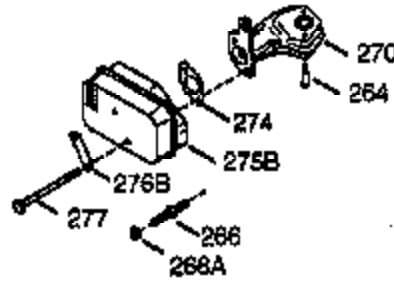

ILLUSTRATION SHOWS TYPICAL PARTS ONLY. ORDER BY PART NUMBER. PARTS NOT LISTED ARE SUPPLIED BY OEM.

VIEW 3 OF 3

Ref #	Part Number	Qty	Description
19	36281	1	Extension Spring
69	35261	1	* Mounting Flange Gasket
72	36083	1	Oil Drain Plug
75	27897	1	Oil Seal
86	650488	6	Screw, 1/4-20 x 1-1/4"
103	651007	2	Screw, Torx T-15, 10-24 x 15/16"
182	30088A	2	Screw, 1/4-28 x 1"
185	36614	1	Intake Pipe
186	32653	1	Governor Link
216	33086	1	R.P.M. Adjusting Lever
223	651043	1	Screw, 1/4-20 x 1-31/64"
223	651044	1	Screw, 1/4-20 x 2-25/32"
275	36492	1	Muffler (Incl. 277)
277	650988	2	Screw, 1/4-20 x 2-5/16"