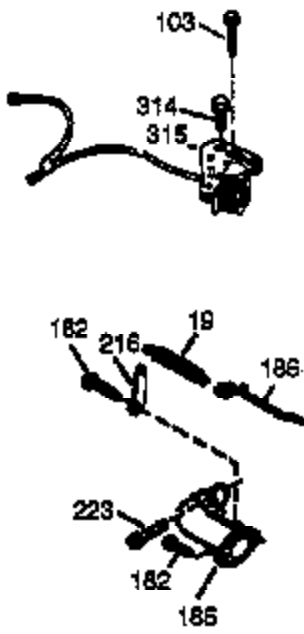

ILLUSTRATION SHOWS TYPICAL PARTS ONLY. ORDER BY PART NUMBER. PARTS NOT LISTED ARE SUPPLIED BY OEM.

VIEW 3 OF 3

Ref #	Part Number	Qty	Description
19	36281	1	Extension Spring
69	35261	1	* Mounting Flange Gasket
72	36083	1	Oil Drain Plug
75	27897	1	Oil Seal
86	650488	6	Screw, 1/4-20 x 1-1/4"
103	651007	2	Screw, Torx T-15, 10-24 x 15/16"
182	30088A	2	Screw, 1/4-28 x 1"
185	36614	1	Intake Pipe
186	32653	1	Governor Link
216	33086	1	R.P.M. Adjusting Lever
223	651043	1	Screw, 1/4-20 x 1-31/64"
223	651044	1	Screw, 1/4-20 x 2-25/32"
275	36492	1	Muffler (Incl. 277)
277	650988	2	Screw, 1/4-20 x 2-5/16"