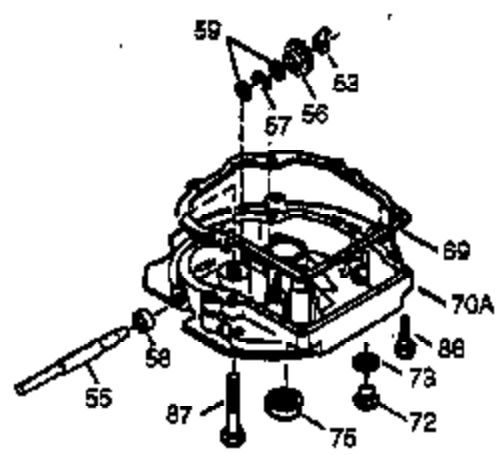

ILLUSTRATION SHOWS TYPICAL PARTS ONLY. ORDER BY PART NUMBER. PARTS NOT LISTED ARE SUPPLIED BY OEM.

VIEW 3 OF 3

Ref #	Part Number	Qty	Description
19	36281	1	Extension Spring
69	35261	1	* Mounting Flange Gasket
72	36083	1	Oil Drain Plug
75	27897	1	Oil Seal
86	650488	6	Screw, 1/4-20 x 1-1/4"
103	651007	2	Screw, Torx T-15, 10-24 x 15/16"
182	30088A	2	Screw, 1/4-28 x 1"
185	36614	1	Intake Pipe
186	32653	1	Governor Link
216	33086	1	R.P.M. Adjusting Lever
223	651043	1	Screw, 1/4-20 x 1-31/64"
223	651044	1	Screw, 1/4-20 x 2-25/32"
275	36492	1	Muffler (Incl. 277)
277	650988	2	Screw, 1/4-20 x 2-5/16"