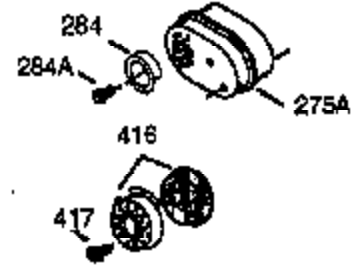

ILLUSTRATION SHOWS TYPICAL PARTS ONLY. ORDER BY PART NUMBER. PARTS NOT LISTED ARE SUPPLIED BY OEM.

VIEW 3 OF 3

Ref #	Part Number	Qty	Description
19	36281	1	Extension Spring
69	35261	1	* Mounting Flange Gasket
72	36083	1	Oil Drain Plug
75	27897	1	Oil Seal
86	650488	6	Screw, 1/4-20 x 1-1/4"
103	651007	2	Screw, Torx T-15, 10-24 x 15/16"
182	30088A	2	Screw, 1/4-28 x 1"
185	36614	1	Intake Pipe
186	32653	1	Governor Link
216	33086	1	R.P.M. Adjusting Lever
223	651043	1	Screw, 1/4-20 x 1-31/64"
223	651044	1	Screw, 1/4-20 x 2-25/32"
275	36492	1	Muffler (Incl. 277)
277	650988	2	Screw, 1/4-20 x 2-5/16"