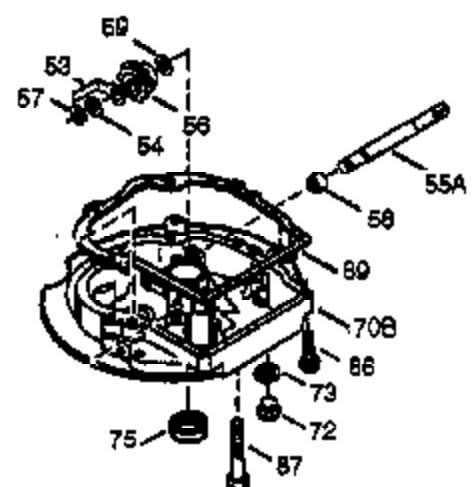

ILLUSTRATION SHOWS TYPICAL PARTS ONLY. ORDER BY PART NUMBER. PARTS NOT LISTED ARE SUPPLIED BY OEM.

VIEW 3 OF 3

Ref #	Part Number	Qty	Description
19	36281	1	Extension Spring
69	35261	1	* Mounting Flange Gasket
72	36083	1	Oil Drain Plug
75	27897	1	Oil Seal
86	650488	6	Screw, 1/4-20 x 1-1/4"
103	651007	2	Screw, Torx T-15, 10-24 x 15/16"
182	30088A	2	Screw, 1/4-28 x 1"
185	36614	1	Intake Pipe
186	32653	1	Governor Link
216	33086	1	R.P.M. Adjusting Lever
223	651043	1	Screw, 1/4-20 x 1-31/64"
223	651044	1	Screw, 1/4-20 x 2-25/32"
275	36492	1	Muffler (Incl. 277)
277	650988	2	Screw, 1/4-20 x 2-5/16"