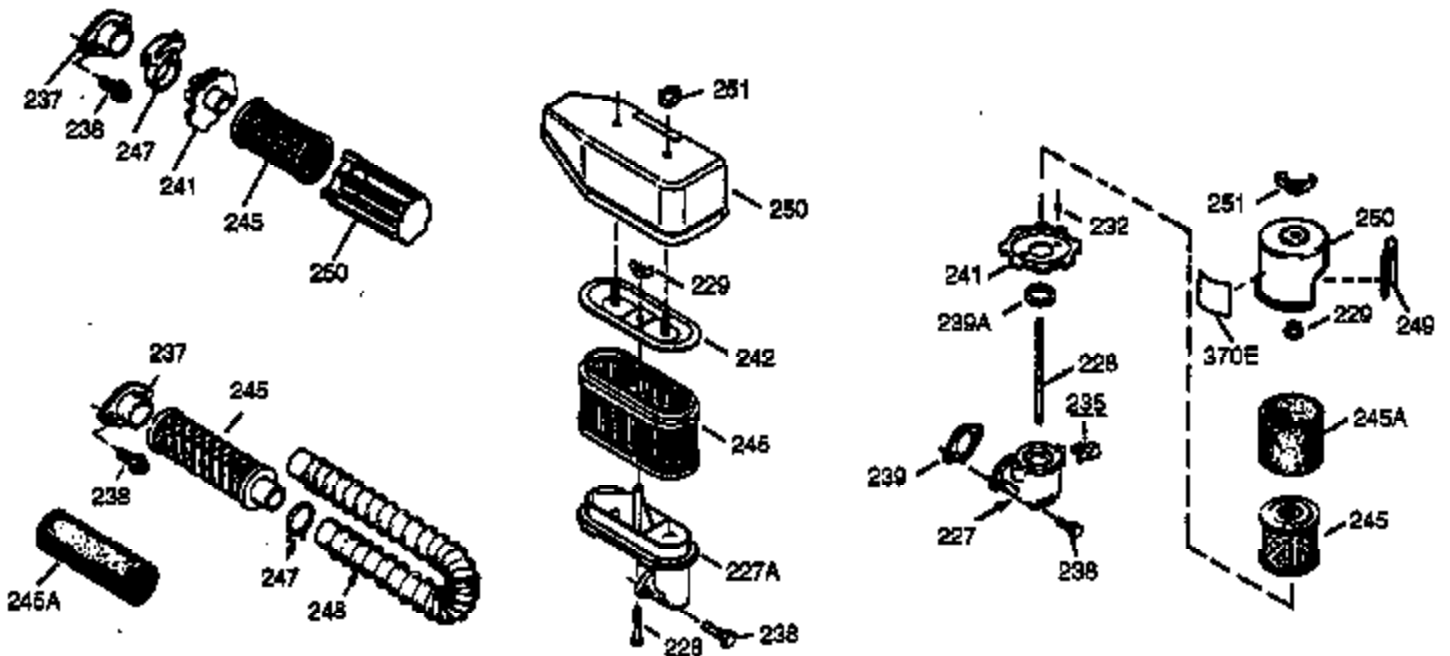

ILLUSTRATION SHOWS TYPICAL PARTS ONLY. ORDER BY PART NUMBER. PARTS NOT LISTED ARE SUPPLIED BY OEM.

VIEW 2 OF 3

Engine Parts List #2

Ref #	Part Number	Qty	Description
238	650932	2	Screw, 10-32 x 49/64"
238	650932	2	Screw, 10-32 x 49/64"
239	34338	1	* Air Cleaner Gasket
241	35797	1	Air Cleaner Collar
245	35066	1	Air Cleaner Filter
250	35986	1	Air Cleaner Cover
287	650926	2	Screw, 8-32 x 21/64"
298	28763	2	Screw, 10-32 x 35/64"
300	36279	1	Fuel Tank (Incl. 292 & 301)
301	35355	1	Fuel Cap
327	35392	1	Starter Plug
370	36260	1	Primer Decal