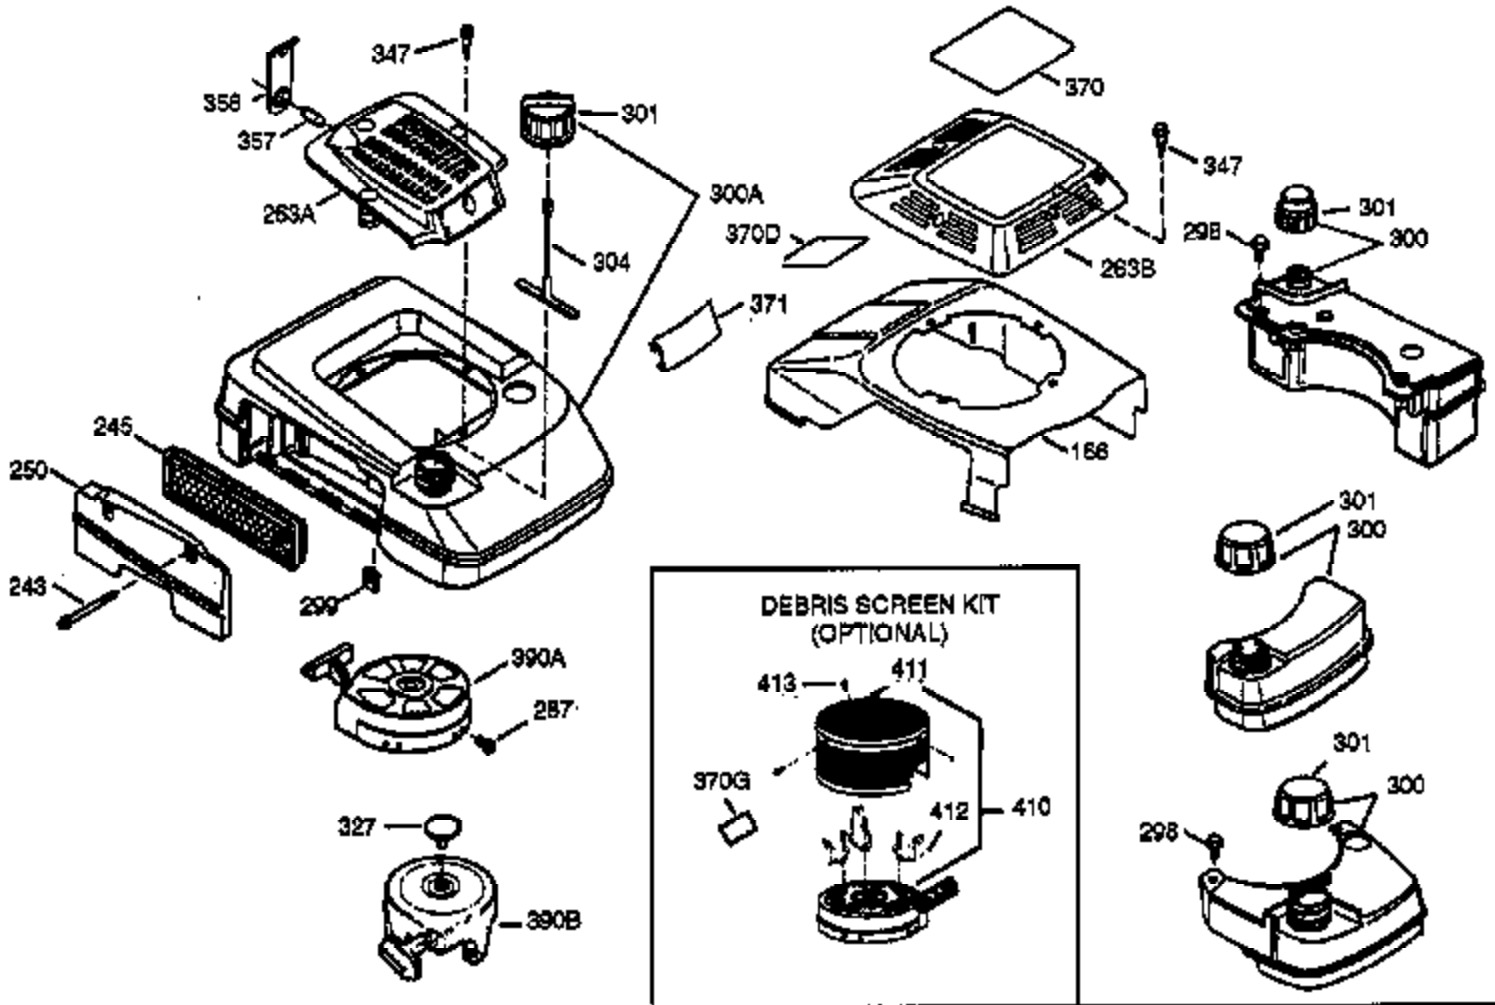

ILLUSTRATION SHOWS TYPICAL PARTS ONLY. ORDER BY PART NUMBER. PARTS NOT LISTED ARE SUPPLIED BY OEM.

VIEW 2 OF 3

Engine Parts List #2

Ref #	Part Number	Qty	Description
238	650932	2	Screw, 10-32 x 49/64"
238	650932	2	Screw, 10-32 x 49/64"
239	34338	1	* Air Cleaner Gasket
241	35797	1	Air Cleaner Collar
245	35066	1	Air Cleaner Filter
250	35986	1	Air Cleaner Cover
287	650926	2	Screw, 8-32 x 21/64"
298	28763	2	Screw, 10-32 x 35/64"
300	36279	1	Fuel Tank (Incl. 292 & 301)
301	35355	1	Fuel Cap
327	35392	1	Starter Plug
370	36260	1	Primer Decal