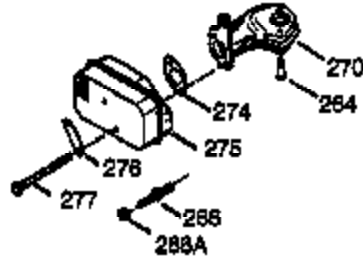

Ref #	Part Number	Qty	Description
19	36796	1	Extension Spring
69	35261	1	* Mounting Flange Gasket
72	36083	1	Oil Drain Plug
75	27897	1	Oil Seal
86	650488	6	Screw, 1/4-20 x 1-1/4"
103	651007	2	Screw, Torx T-15, 10-24 x 15/16"
178	29752	2	Nut & Lock Washer, 1/4-28
182	30088A	2	Screw, 1/4-28 x 1"
185	36579	1	Intake Pipe
186	36255	1	Governor Link
223	651044	1	Screw, 1/4-20 x 2-25/32"
266	651040	1	Stud
275	36950	1	Muffler (Incl. 276 & 277)
276	36949	1	Locking Plate
277	651039	2	Screw, 1/4-20 x 2-47/64"