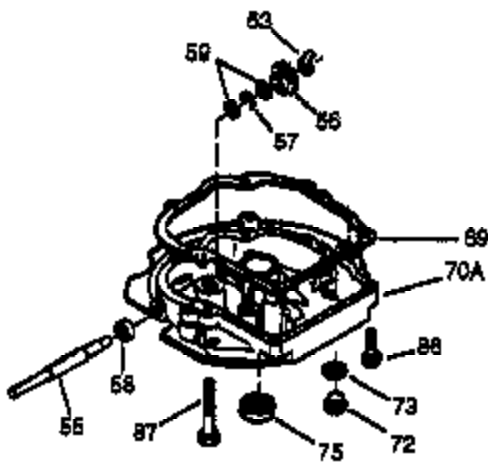

Ref #	Part Number	Qty	Description
19	36796	1	Extension Spring
69	35261	1	* Mounting Flange Gasket
72	36083	1	Oil Drain Plug
75	27897	1	Oil Seal
86	650488	6	Screw, 1/4-20 x 1-1/4"
103	651007	2	Screw, Torx T-15, 10-24 x 15/16"
178	29752	2	Nut & Lock Washer, 1/4-28
182	30088A	2	Screw, 1/4-28 x 1"
185	36579	1	Intake Pipe
186	36255	1	Governor Link
223	651044	1	Screw, 1/4-20 x 2-25/32"
266	651040	1	Stud
275	36950	1	Muffler (Incl. 276 & 277)
276	36949	1	Locking Plate
277	651039	2	Screw, 1/4-20 x 2-47/64"