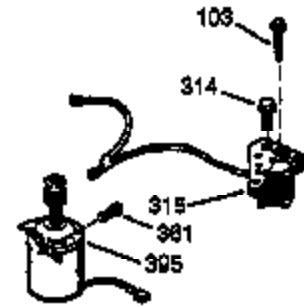

Ref #	Part Number	Qty	Description
19	36796	1	Extension Spring
69	35261	1	* Mounting Flange Gasket
72	36083	1	Oil Drain Plug
75	27897	1	Oil Seal
86	650488	6	Screw, 1/4-20 x 1-1/4"
103	651007	2	Screw, Torx T-15, 10-24 x 15/16"
178	29752	2	Nut & Lock Washer, 1/4-28
182	30088A	2	Screw, 1/4-28 x 1"
185	36579	1	Intake Pipe
186	36255	1	Governor Link
223	651044	1	Screw, 1/4-20 x 2-25/32"
266	651040	1	Stud
275	36950	1	Muffler (Incl. 276 & 277)
276	36949	1	Locking Plate
277	651039	2	Screw, 1/4-20 x 2-47/64"