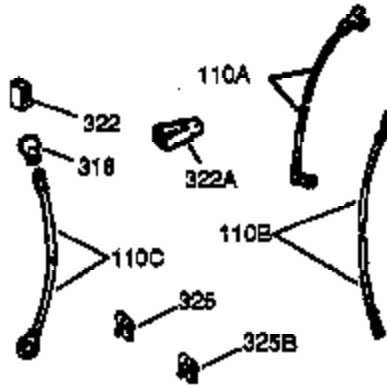

Ref #	Part Number	Qty	Description
19	36796	1	Extension Spring
69	35261	1	* Mounting Flange Gasket
72	36083	1	Oil Drain Plug
75	27897	1	Oil Seal
86	650488	6	Screw, 1/4-20 x 1-1/4"
103	651007	2	Screw, Torx T-15, 10-24 x 15/16"
178	29752	2	Nut & Lock Washer, 1/4-28
182	30088A	2	Screw, 1/4-28 x 1"
185	36579	1	Intake Pipe
186	36255	1	Governor Link
223	651044	1	Screw, 1/4-20 x 2-25/32"
266	651040	1	Stud
275	36950	1	Muffler (Incl. 276 & 277)
276	36949	1	Locking Plate
277	651039	2	Screw, 1/4-20 x 2-47/64"