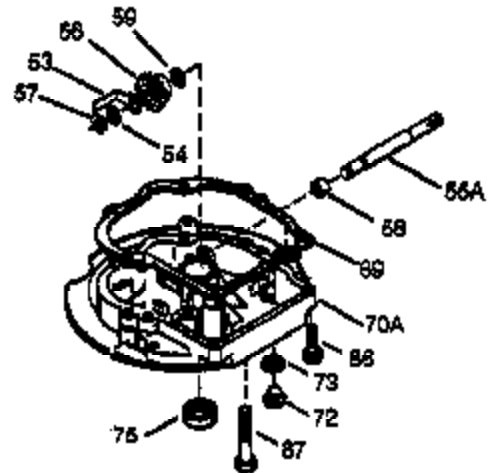

Ref #	Part Number	Qty	Description
19	36796	1	Extension Spring
69	35261	1	* Mounting Flange Gasket
72	36083	1	Oil Drain Plug
75	27897	1	Oil Seal
86	650488	6	Screw, 1/4-20 x 1-1/4"
103	651007	2	Screw, Torx T-15, 10-24 x 15/16"
178	29752	2	Nut & Lock Washer, 1/4-28
182	30088A	2	Screw, 1/4-28 x 1"
185	36579	1	Intake Pipe
186	36255	1	Governor Link
223	651044	1	Screw, 1/4-20 x 2-25/32"
266	651040	1	Stud
275	36950	1	Muffler (Incl. 276 & 277)
276	36949	1	Locking Plate
277	651039	2	Screw, 1/4-20 x 2-47/64"