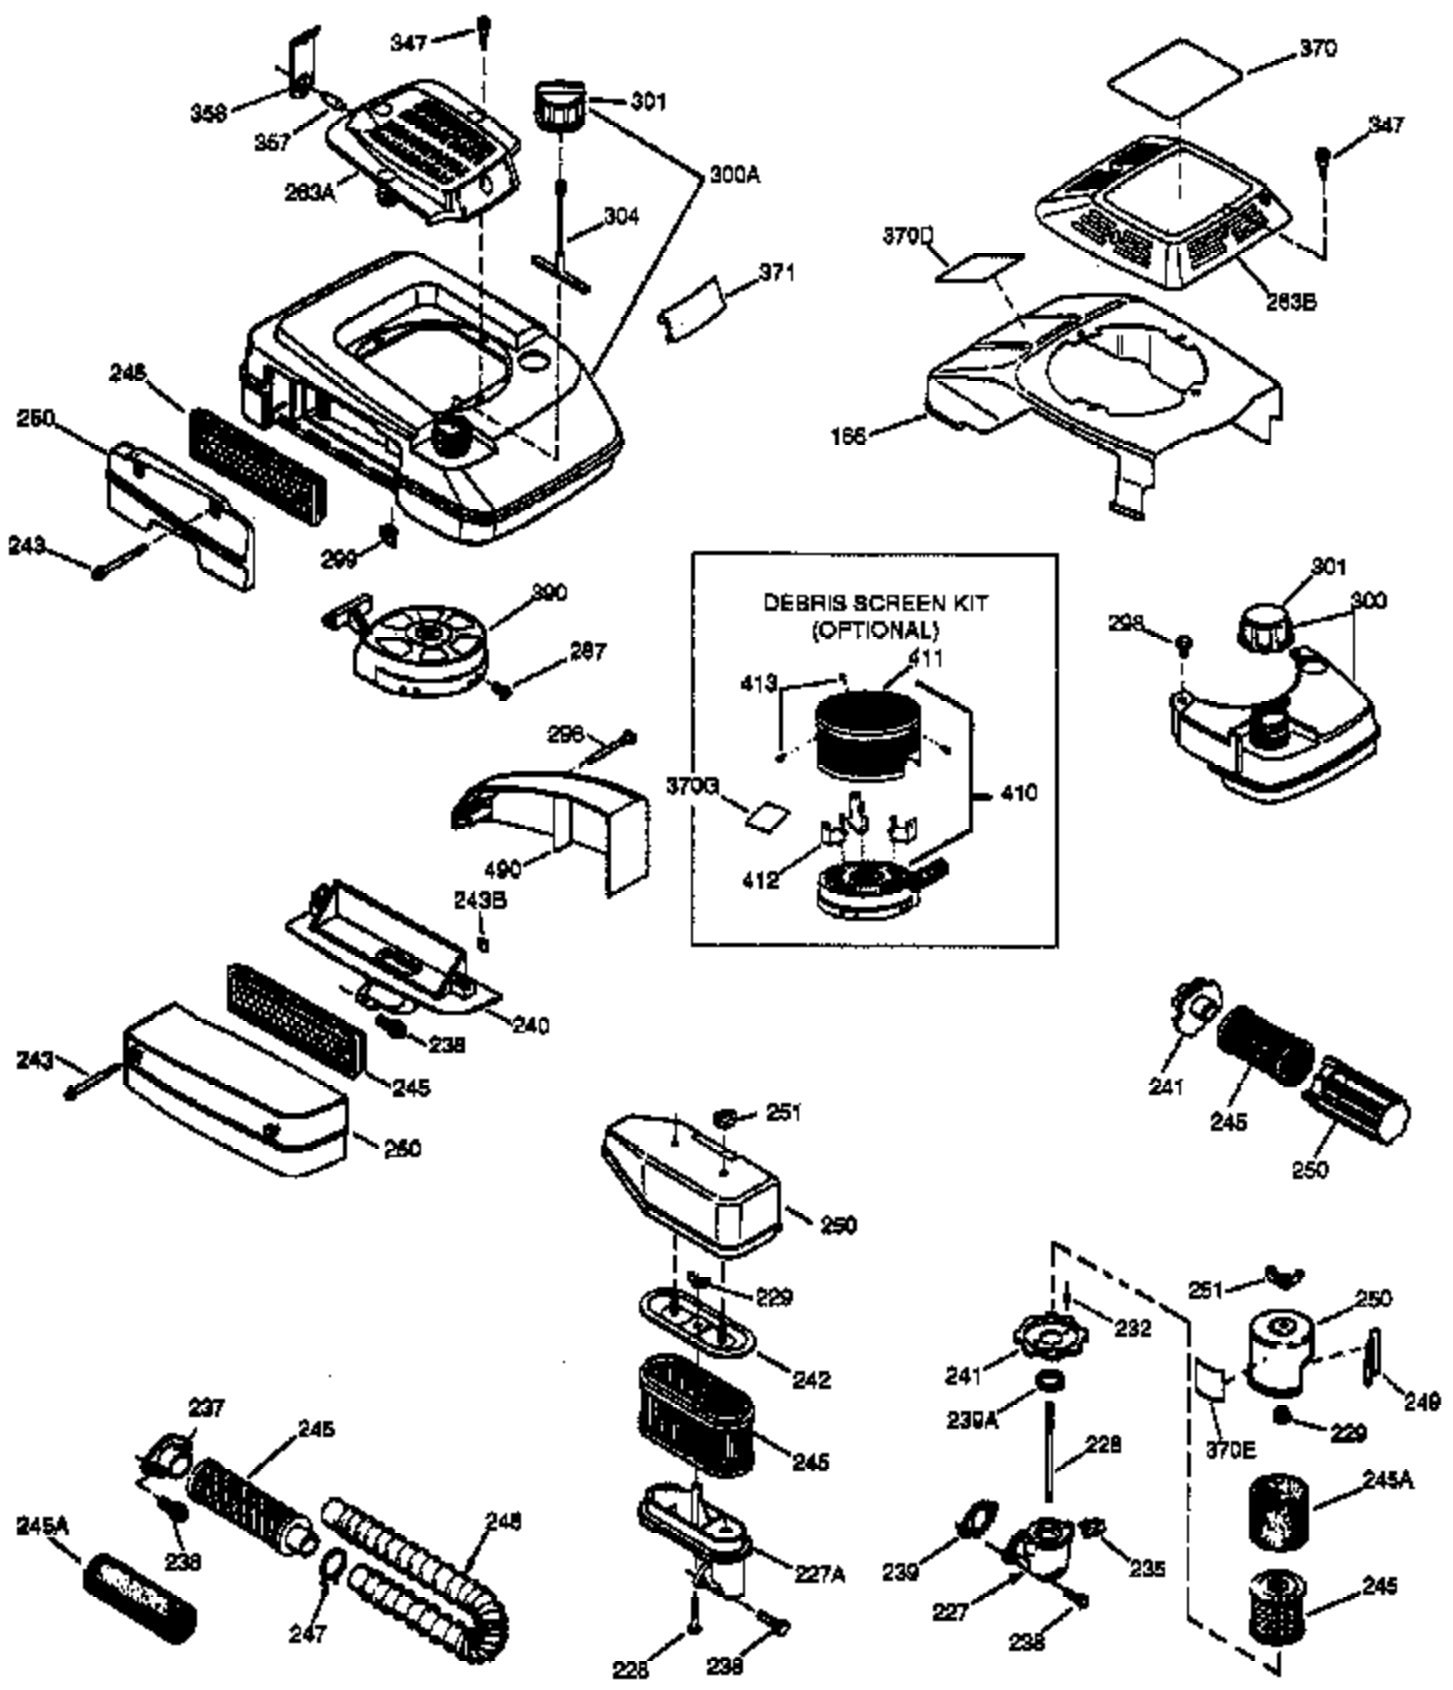

Ref #	Part Number	Qty	Description
178	29752	2	Nut & Lock Washer, 1/4-28
238	650806	2	Screw, 10-32 x 5/8"
239	34338	1	* Air Cleaner Gasket
240	36743	1	Air Cleaner Body
245A	36746	1	Air Cleaner Filter
245	36745	1	Air Cleaner Filter
250	36744	1	Air Cleaner Cover
263A	36758	1	Starter Grill
287	650926	2	Screw, 8-32 x 21/64"
298	28763	3	Screw, 10-32 x 35/64"
300	36757	1	Fuel Tank (Incl. 292 & 301)
301	36246	1	Fuel Cap
390	590737	1	Rewind Starter (NOTE: This engine could have been built with 590694 starter).