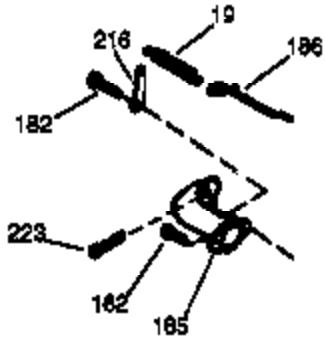

Ref #	Part Number	Qty	Description
19	36281	1	Extension Spring
69	35261	1	* Mounting Flange Gasket
72	36083	1	Oil Drain Plug
75	27897	1	Oil Seal
86	650488	6	Screw, 1/4-20 x 1-1/4"
103	651007	2	Screw, Torx T-15, 10-24 x 15/16"
110A	36230	1	Ground Wire
178	29752	2	Nut & Lock Washer, 1/4-28
182	30088A	2	Screw, 1/4-28 x 1"
185	36579	1	Intake Pipe
186	34337	1	Governor Link
223	651044	1	Screw, 1/4-20 x 2-25/32"
266A	650852	1	Lock Nut, 1/4-20
275	36950	1	Muffler (Incl. 276 & 277)
276	36949	1	Locking Plate
277	651039	2	Screw, 1/4-20 x 2-47/64"
278	37209	1	Spacer
278A	30773	1	Spacer
279A	30063	1	Screw, Torx T-30, 1/4-20 x 1/2"
279	650431	1	Screw, Torx T-25, 10-32 x 5/8"
280	37210	1	Heat Shield
325	29443	1	Spring Clip