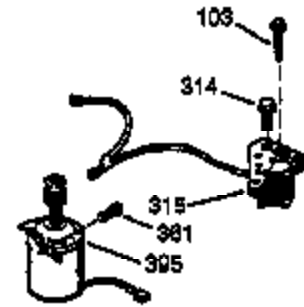

Ref #	Part Number	Qty	Description
19	36281	1	Extension Spring
69	35261	1	* Mounting Flange Gasket
72	36083	1	Oil Drain Plug
75	27897	1	Oil Seal
86	650488	6	Screw, 1/4-20 x 1-1/4"
103	651007	2	Screw, Torx T-15, 10-24 x 15/16"
110A	36230	1	Ground Wire
178	29752	2	Nut & Lock Washer, 1/4-28
182	30088A	2	Screw, 1/4-28 x 1"
185	36579	1	Intake Pipe
186	34337	1	Governor Link
223	651044	1	Screw, 1/4-20 x 2-25/32"
266A	650852	1	Lock Nut, 1/4-20
275	36950	1	Muffler (Incl. 276 & 277)
276	36949	1	Locking Plate
277	651039	2	Screw, 1/4-20 x 2-47/64"
278	37209	1	Spacer
278A	30773	1	Spacer
279A	30063	1	Screw, Torx T-30, 1/4-20 x 1/2"
279	650431	1	Screw, Torx T-25, 10-32 x 5/8"
280	37210	1	Heat Shield
325	29443	1	Spring Clip