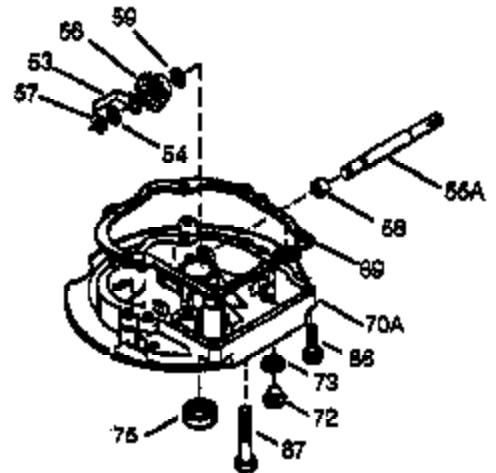

Ref #	Part Number	Qty	Description
19	36281	1	Extension Spring
69	35261	1	* Mounting Flange Gasket
72	36083	1	Oil Drain Plug
75	27897	1	Oil Seal
86	650488	6	Screw, 1/4-20 x 1-1/4"
103	651007	2	Screw, Torx T-15, 10-24 x 15/16"
110A	36230	1	Ground Wire
178	29752	2	Nut & Lock Washer, 1/4-28
182	30088A	2	Screw, 1/4-28 x 1"
185	36579	1	Intake Pipe
186	34337	1	Governor Link
223	651044	1	Screw, 1/4-20 x 2-25/32"
266A	650852	1	Lock Nut, 1/4-20
275	36950	1	Muffler (Incl. 276 & 277)
276	36949	1	Locking Plate
277	651039	2	Screw, 1/4-20 x 2-47/64"
278	37209	1	Spacer
278A	30773	1	Spacer
279A	30063	1	Screw, Torx T-30, 1/4-20 x 1/2"
279	650431	1	Screw, Torx T-25, 10-32 x 5/8"
280	37210	1	Heat Shield
325	29443	1	Spring Clip