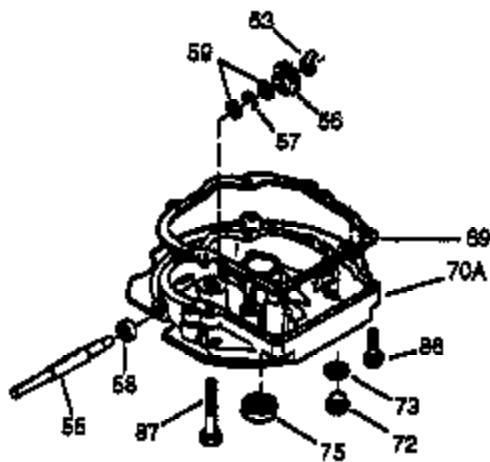

Ref #	Part Number	Qty	Description
19	36281	1	Extension Spring
69	35261	1	* Mounting Flange Gasket
72	36083	1	Oil Drain Plug
75	27897	1	Oil Seal
86	650488	6	Screw, 1/4-20 x 1-1/4"
103	651007	2	Screw, Torx T-15, 10-24 x 15/16"
110A	36230	1	Ground Wire
178	29752	2	Nut & Lock Washer, 1/4-28
182	30088A	2	Screw, 1/4-28 x 1"
185	36579	1	Intake Pipe
186	34337	1	Governor Link
223	651044	1	Screw, 1/4-20 x 2-25/32"
266A	650852	1	Lock Nut, 1/4-20
275	36950	1	Muffler (Incl. 276 & 277)
276	36949	1	Locking Plate
277	651039	2	Screw, 1/4-20 x 2-47/64"
278	37209	1	Spacer
278A	30773	1	Spacer
279A	30063	1	Screw, Torx T-30, 1/4-20 x 1/2"
279	650431	1	Screw, Torx T-25, 10-32 x 5/8"
280	37210	1	Heat Shield
325	29443	1	Spring Clip