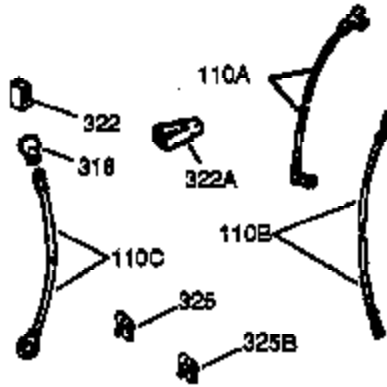

Ref #	Part Number	Qty	Description
19	36281	1	Extension Spring
69	35261	1	* Mounting Flange Gasket
72	36083	1	Oil Drain Plug
75	27897	1	Oil Seal
86	650488	6	Screw, 1/4-20 x 1-1/4"
103	651007	2	Screw, Torx T-15, 10-24 x 15/16"
110A	36230	1	Ground Wire
178	29752	2	Nut & Lock Washer, 1/4-28
182	30088A	2	Screw, 1/4-28 x 1"
185	36579	1	Intake Pipe
186	34337	1	Governor Link
223	651044	1	Screw, 1/4-20 x 2-25/32"
266A	650852	1	Lock Nut, 1/4-20
275	36950	1	Muffler (Incl. 276 & 277)
276	36949	1	Locking Plate
277	651039	2	Screw, 1/4-20 x 2-47/64"
278	37209	1	Spacer
278A	30773	1	Spacer
279A	30063	1	Screw, Torx T-30, 1/4-20 x 1/2"
279	650431	1	Screw, Torx T-25, 10-32 x 5/8"
280	37210	1	Heat Shield
325	29443	1	Spring Clip