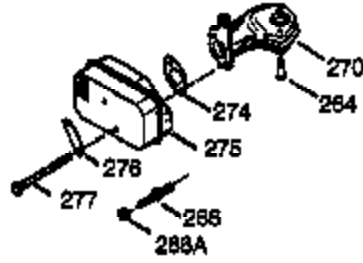

Ref #	Part Number	Qty	Description
19	36281	1	Extension Spring
69	35261	1	* Mounting Flange Gasket
72	36083	1	Oil Drain Plug
75	27897	1	Oil Seal
86	650488	6	Screw, 1/4-20 x 1-1/4"
103	651007	2	Screw, Torx T-15, 10-24 x 15/16"
110A	36230	1	Ground Wire
178	29752	2	Nut & Lock Washer, 1/4-28
182	30088A	2	Screw, 1/4-28 x 1"
185	36579	1	Intake Pipe
186	34337	1	Governor Link
223	651044	1	Screw, 1/4-20 x 2-25/32"
266A	650852	1	Lock Nut, 1/4-20
275	36950	1	Muffler (Incl. 276 & 277)
276	36949	1	Locking Plate
277	651039	2	Screw, 1/4-20 x 2-47/64"
278	37209	1	Spacer
278A	30773	1	Spacer
279A	30063	1	Screw, Torx T-30, 1/4-20 x 1/2"
279	650431	1	Screw, Torx T-25, 10-32 x 5/8"
280	37210	1	Heat Shield
325	29443	1	Spring Clip