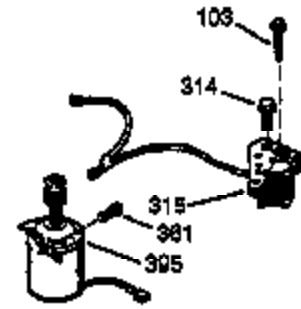

Ref #	Part Number	Qty	Description
19	36281	1	Extension Spring
69	35261	1	* Mounting Flange Gasket
72	36083	1	Oil Drain Plug
75	27897	1	Oil Seal
86	650488	6	Screw, 1/4-20 x 1-1/4"
103	651007	2	Screw, Torx T-15, 10-24 x 15/16"
110A	36230	1	Ground Wire
178	29752	2	Nut & Lock Washer, 1/4-28
182	30088A	2	Screw, 1/4-28 x 1"
185	36579	1	Intake Pipe
186	34337	1	Governor Link
212	30773	1	Bushing
223	651044	1	Screw, 1/4-20 x 2-25/32"
266A	650852	1	Lock Nut, 1/4-20
275	36950	1	Muffler (Incl. 276 & 277)
277	36949	1	Locking Plate
277	651039	2	Screw, 1/4-20 x 2-47/64"
278	37209	1	Spacer
279	650431	1	Screw, Torx T-25, 10-32 x 5/8"
279A	30063	1	Screw, Torx T-30, 1/4-20 x 1/2"
280	37210	1	Heat Shield
325	29443	1	Spring Clip