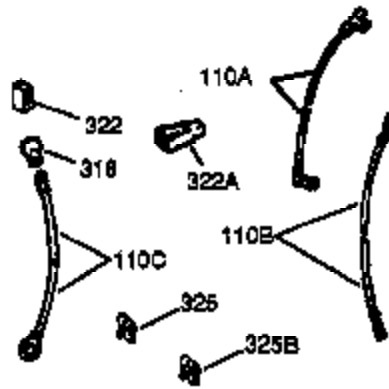

Ref #	Part Number	Qty	Description
19	36281	1	Extension Spring
69	35261	1	* Mounting Flange Gasket
72	36083	1	Oil Drain Plug
75	27897	1	Oil Seal
86	650488	6	Screw, 1/4-20 x 1-1/4"
103	651007	2	Screw, Torx T-15, 10-24 x 15/16"
110A	36230	1	Ground Wire
178	29752	2	Nut & Lock Washer, 1/4-28
182	30088A	2	Screw, 1/4-28 x 1"
185	36579	1	Intake Pipe
186	34337	1	Governor Link
212	30773	1	Bushing
223	651044	1	Screw, 1/4-20 x 2-25/32"
266A	650852	1	Lock Nut, 1/4-20
275	36950	1	Muffler (Incl. 276 & 277)
277	36949	1	Locking Plate
277	651039	2	Screw, 1/4-20 x 2-47/64"
278	37209	1	Spacer
279	650431	1	Screw, Torx T-25, 10-32 x 5/8"
279A	30063	1	Screw, Torx T-30, 1/4-20 x 1/2"
280	37210	1	Heat Shield
325	29443	1	Spring Clip