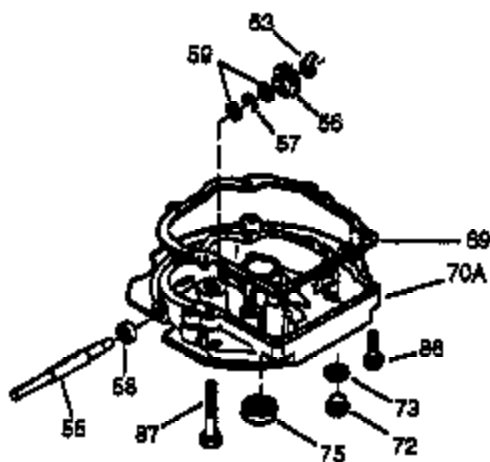

Ref #	Part Number	Qty	Description
19	36281	1	Extension Spring
69	35261	1	* Mounting Flange Gasket
72	36083	1	Oil Drain Plug
75	27897	1	Oil Seal
86	650488	6	Screw, 1/4-20 x 1-1/4"
103	651007	2	Screw, Torx T-15, 10-24 x 15/16"
110A	36230	1	Ground Wire
178	29752	2	Nut & Lock Washer, 1/4-28
182	30088A	2	Screw, 1/4-28 x 1"
185	36579	1	Intake Pipe
186	34337	1	Governor Link
212	30773	1	Bushing
223	651044	1	Screw, 1/4-20 x 2-25/32"
266A	650852	1	Lock Nut, 1/4-20
275	36950	1	Muffler (Incl. 276 & 277)
277	36949	1	Locking Plate
277	651039	2	Screw, 1/4-20 x 2-47/64"
278	37209	1	Spacer
279	650431	1	Screw, Torx T-25, 10-32 x 5/8"
279A	30063	1	Screw, Torx T-30, 1/4-20 x 1/2"
280	37210	1	Heat Shield
325	29443	1	Spring Clip