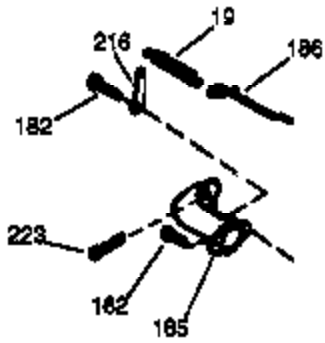

Ref #	Part Number	Qty	Description
19	36281	1	Extension Spring
69	35261	1	* Mounting Flange Gasket
72	36083	1	Oil Drain Plug
75	27897	1	Oil Seal
86	650488	6	Screw, 1/4-20 x 1-1/4"
103	651007	2	Screw, Torx T-15, 10-24 x 15/16"
110A	36230	1	Ground Wire
178	29752	2	Nut & Lock Washer, 1/4-28
182	30088A	2	Screw, 1/4-28 x 1"
185	36579	1	Intake Pipe
186	34337	1	Governor Link
212	30773	1	Bushing
223	651044	1	Screw, 1/4-20 x 2-25/32"
266A	650852	1	Lock Nut, 1/4-20
275	36950	1	Muffler (Incl. 276 & 277)
277	36949	1	Locking Plate
277	651039	2	Screw, 1/4-20 x 2-47/64"
278	37209	1	Spacer
279	650431	1	Screw, Torx T-25, 10-32 x 5/8"
279A	30063	1	Screw, Torx T-30, 1/4-20 x 1/2"
280	37210	1	Heat Shield
325	29443	1	Spring Clip