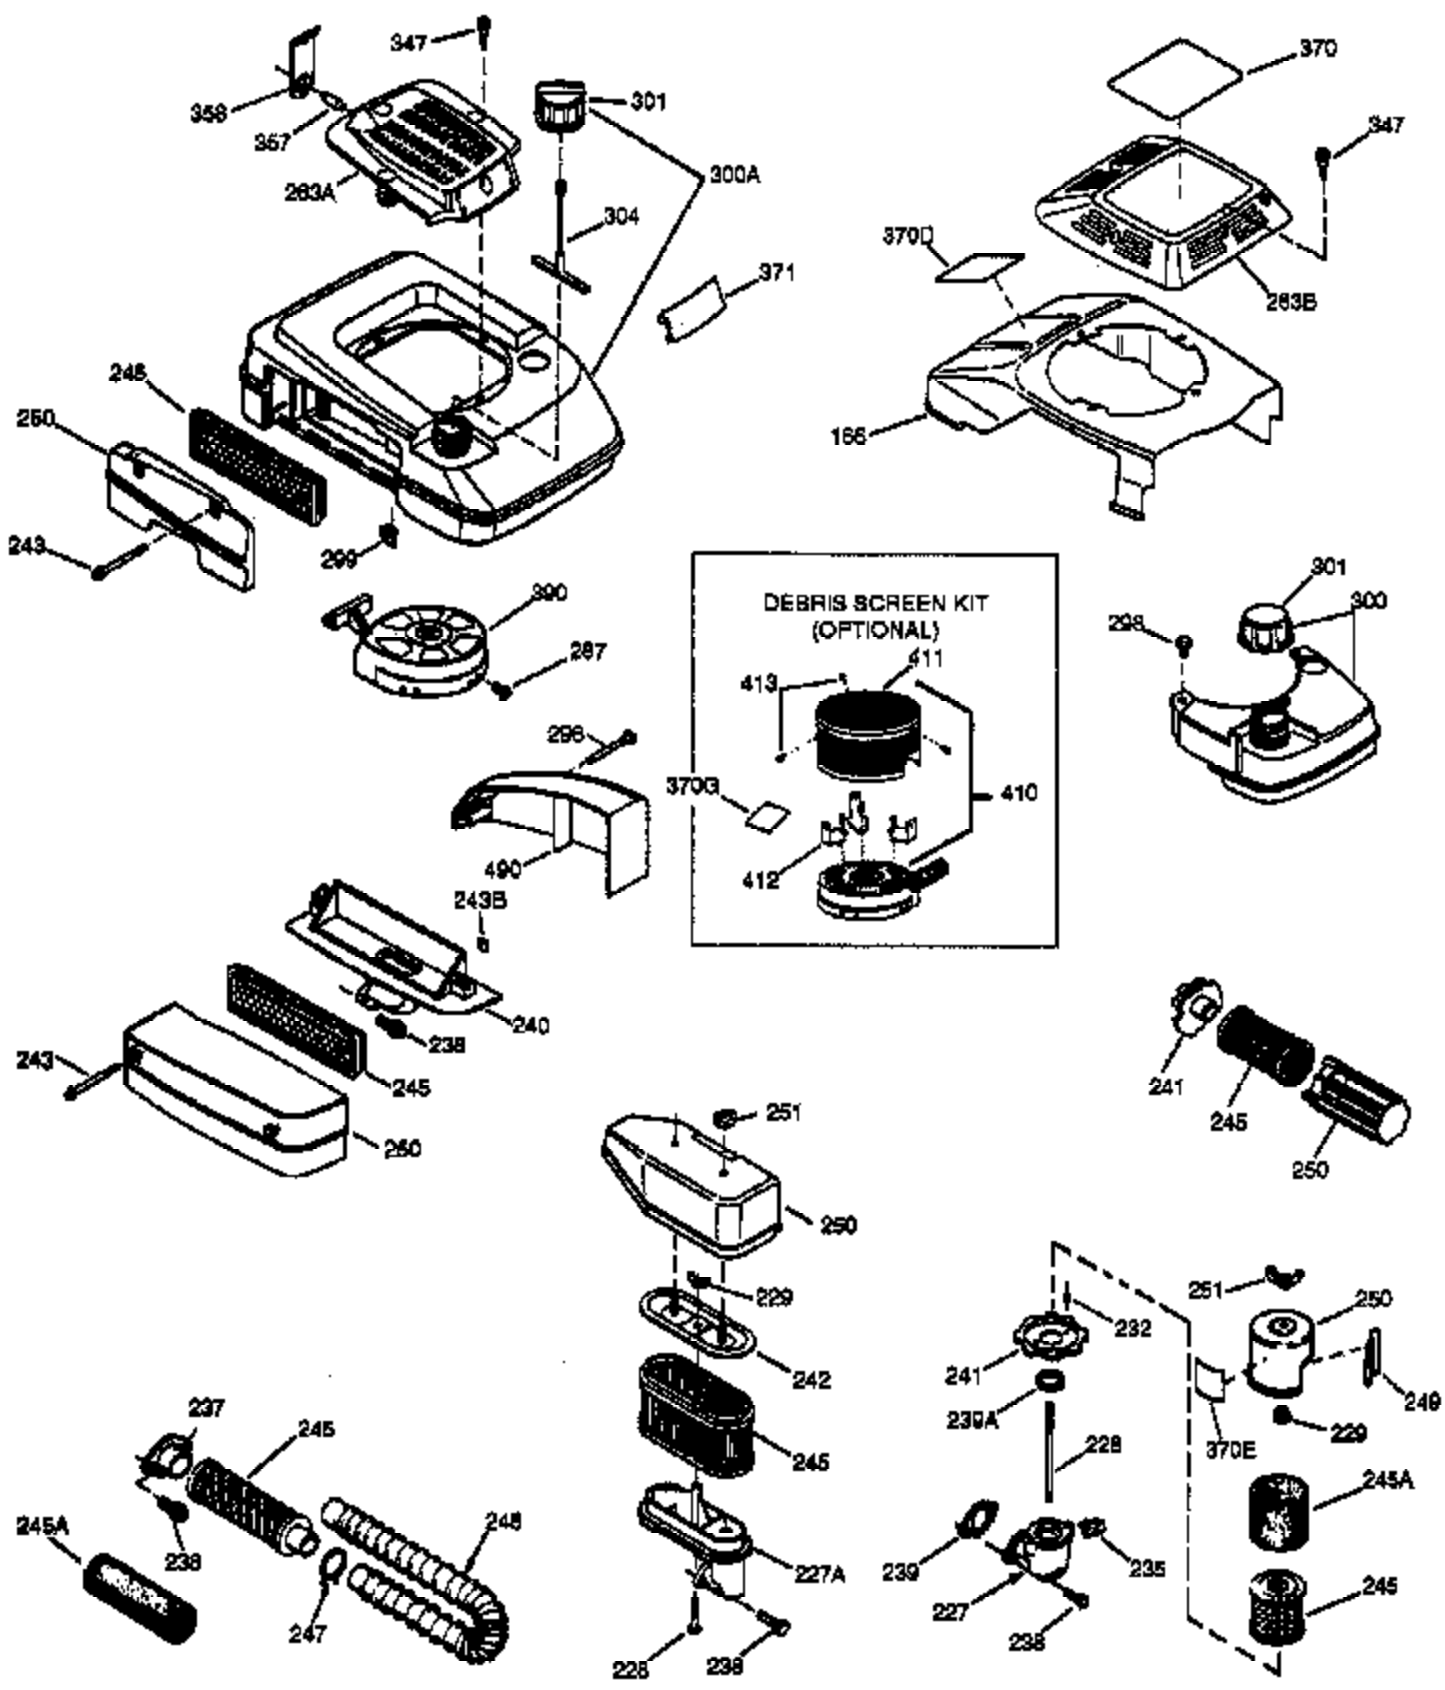

Ref #	Part Number	Qty	Description
178	29752	2	Nut & Lock Washer, 1/4-28
212	30773	1	Bushing
238	650806	2	Screw, 10-32 x 5/8"
239	34338	1	* Air Cleaner Gasket
240	36743	1	Air Cleaner Body
245	36745	1	Air Cleaner Filter
245A	36746	1	Air Cleaner Filter
250	36744	1	Air Cleaner Cover
263A	36758	1	Starter Grill
287	650926	2	Screw, 8-32 x 21/64"
298	28763	3	Screw, 10-32 x 35/64"
300	36757	1	Fuel Tank (Incl. 292 & 301)
301	36246	1	Fuel Cap
390	590737	1	Rewind Starter (NOTE: This engine could have been built with 590694 starter).