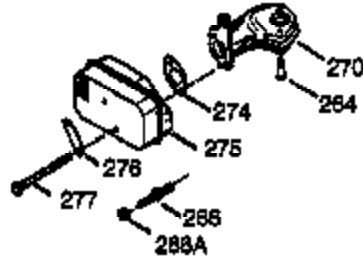

Ref #	Part Number	Qty	Description
19	36281	1	Extension Spring
69	35261	1	* Mounting Flange Gasket
72	36083	1	Oil Drain Plug
75	27897	1	Oil Seal
86	650488	6	Screw, 1/4-20 x 1-1/4"
103	651007	2	Screw, Torx T-15, 10-24 x 15/16"
110A	36230	1	Ground Wire
178	29752	2	Nut & Lock Washer, 1/4-28
182	30088A	2	Screw, 1/4-28 x 1"
185	36579	1	Intake Pipe
186	34337	1	Governor Link
212	30773	1	Bushing
223	651044	1	Screw, 1/4-20 x 2-25/32"
266A	650852	1	Lock Nut, 1/4-20
275	36950	1	Muffler (Incl. 276 & 277)
277	36949	1	Locking Plate
277	651039	2	Screw, 1/4-20 x 2-47/64"
278	37209	1	Spacer
279	650431	1	Screw, Torx T-25, 10-32 x 5/8"
279A	30063	1	Screw, Torx T-30, 1/4-20 x 1/2"
280	37210	1	Heat Shield
325	29443	1	Spring Clip