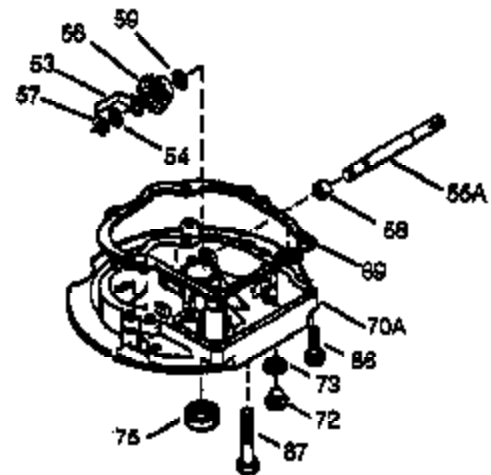

Ref #	Part Number	Qty	Description
19	36281	1	Extension Spring
69	35261	1	* Mounting Flange Gasket
72	36083	1	Oil Drain Plug
75	27897	1	Oil Seal
86	650488	6	Screw, 1/4-20 x 1-1/4"
103	651007	2	Screw, Torx T-15, 10-24 x 15/16"
110A	36230	1	Ground Wire
178	29752	2	Nut & Lock Washer, 1/4-28
182	30088A	2	Screw, 1/4-28 x 1"
185	36579	1	Intake Pipe
186	34337	1	Governor Link
212	30773	1	Bushing
223	651044	1	Screw, 1/4-20 x 2-25/32"
266A	650852	1	Lock Nut, 1/4-20
275	36950	1	Muffler (Incl. 276 & 277)
277	36949	1	Locking Plate
277	651039	2	Screw, 1/4-20 x 2-47/64"
278	37209	1	Spacer
279	650431	1	Screw, Torx T-25, 10-32 x 5/8"
279A	30063	1	Screw, Torx T-30, 1/4-20 x 1/2"
280	37210	1	Heat Shield
325	29443	1	Spring Clip