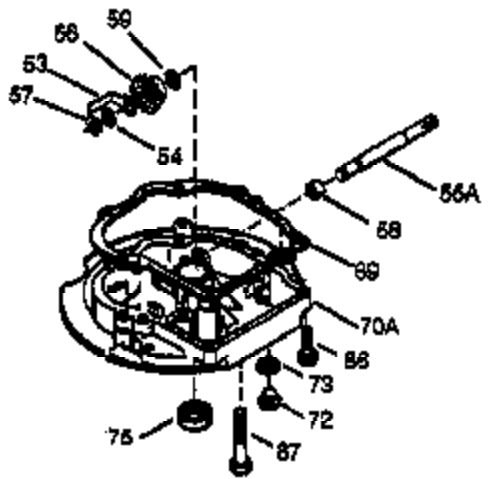

Ref #	Part Number	Qty	Description
19	36796	1	Extension Spring
69	35261	1	* Mounting Flange Gasket
72	30572	1	Oil Drain Plug (Incl. 73)
73	28833	1	Drain Plug Gasket
75	27897	1	Oil Seal
86	650488	6	Screw, 1/4-20 x 1-1/4"
103	651007	2	Screw, Torx T-15, 10-24 x 15/16"
178	29752	2	Nut & Lock Washer, 1/4-28
182	30088A	2	Screw, 1/4-28 x 1"
185	36579	1	Intake Pipe
186	36255	1	Governor Link
223	651044	1	Screw, 1/4-20 x 2-25/32"
266A	650852	1	Nut, 1/4-20
266	651040	1	Stud
275	36950	1	Muffler (Incl. 277)
276	36949	1	Locking Plate
277	651039	2	Screw, 1/4-20 x 2-47/64"
279	650821	1	Screw, 10-32 x 1/2"
280	37019	1	Heat Shield