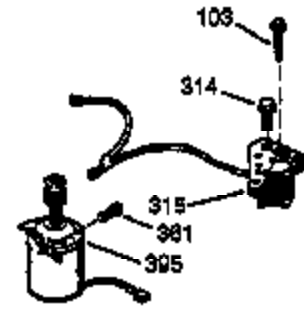

Ref #	Part Number	Qty	Description
19	36796	1	Extension Spring
69	35261	1	* Mounting Flange Gasket
72	30572	1	Oil Drain Plug (Incl. 73)
73	28833	1	Drain Plug Gasket
75	27897	1	Oil Seal
86	650488	6	Screw, 1/4-20 x 1-1/4"
103	651007	2	Screw, Torx T-15, 10-24 x 15/16"
178	29752	2	Nut & Lock Washer, 1/4-28
182	30088A	2	Screw, 1/4-28 x 1"
185	36579	1	Intake Pipe
186	36255	1	Governor Link
223	651044	1	Screw, 1/4-20 x 2-25/32"
266A	650852	1	Nut, 1/4-20
266	651040	1	Stud
275	36950	1	Muffler (Incl. 277)
276	36949	1	Locking Plate
277	651039	2	Screw, 1/4-20 x 2-47/64"
279	650821	1	Screw, 10-32 x 1/2"
280	37019	1	Heat Shield