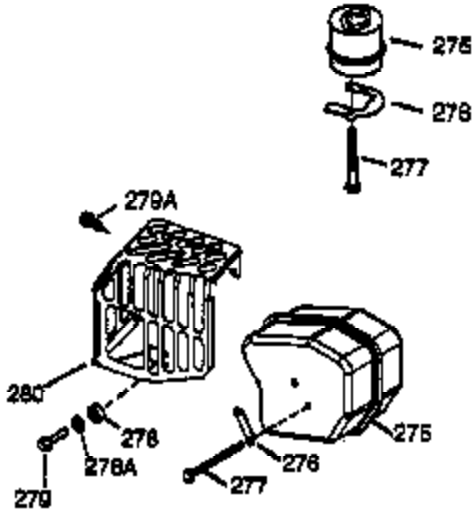

Ref #	Part Number	Qty	Description
19	36796	1	Extension Spring
69	35261	1	* Mounting Flange Gasket
72	30572	1	Oil Drain Plug (Incl. 73)
73	28833	1	Drain Plug Gasket
75	27897	1	Oil Seal
86	650488	6	Screw, 1/4-20 x 1-1/4"
103	651007	2	Screw, Torx T-15, 10-24 x 15/16"
178	29752	2	Nut & Lock Washer, 1/4-28
182	30088A	2	Screw, 1/4-28 x 1"
185	36579	1	Intake Pipe
186	36255	1	Governor Link
223	651044	1	Screw, 1/4-20 x 2-25/32"
266A	650852	1	Nut, 1/4-20
266	651040	1	Stud
275	36950	1	Muffler (Incl. 277)
276	36949	1	Locking Plate
277	651039	2	Screw, 1/4-20 x 2-47/64"
279	650821	1	Screw, 10-32 x 1/2"
280	37019	1	Heat Shield