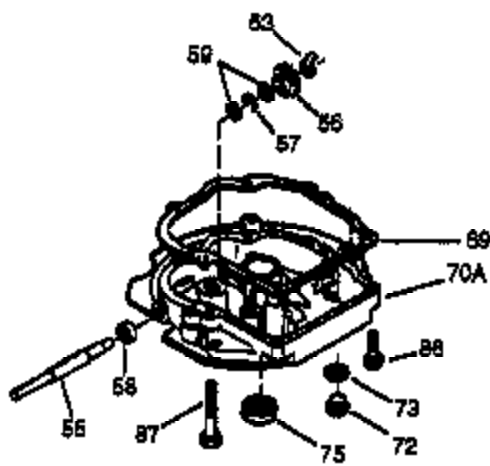

Ref #	Part Number	Qty	Description
19	36796	1	Extension Spring
69	35261	1	* Mounting Flange Gasket
72	30572	1	Oil Drain Plug (Incl. 73)
73	28833	1	Drain Plug Gasket
75	27897	1	Oil Seal
86	650488	6	Screw, 1/4-20 x 1-1/4"
103	651007	2	Screw, Torx T-15, 10-24 x 15/16"
178	29752	2	Nut & Lock Washer, 1/4-28
182	30088A	2	Screw, 1/4-28 x 1"
185	36579	1	Intake Pipe
186	36255	1	Governor Link
223	651044	1	Screw, 1/4-20 x 2-25/32"
266A	650852	1	Nut, 1/4-20
266	651040	1	Stud
275	36950	1	Muffler (Incl. 277)
276	36949	1	Locking Plate
277	651039	2	Screw, 1/4-20 x 2-47/64"
279	650821	1	Screw, 10-32 x 1/2"
280	37019	1	Heat Shield