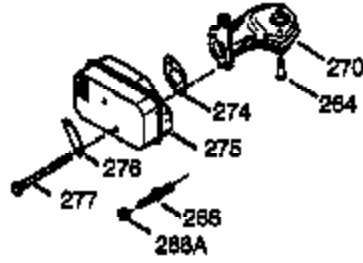

Ref #	Part Number	Qty	Description
19	36796	1	Extension Spring
69	35261	1	* Mounting Flange Gasket
72	30572	1	Oil Drain Plug (Incl. 73)
73	28833	1	Drain Plug Gasket
75	27897	1	Oil Seal
86	650488	6	Screw, 1/4-20 x 1-1/4"
103	651007	2	Screw, Torx T-15, 10-24 x 15/16"
178	29752	2	Nut & Lock Washer, 1/4-28
182	30088A	2	Screw, 1/4-28 x 1"
185	36579	1	Intake Pipe
186	36255	1	Governor Link
223	651044	1	Screw, 1/4-20 x 2-25/32"
266A	650852	1	Nut, 1/4-20
266	651040	1	Stud
275	36950	1	Muffler (Incl. 277)
276	36949	1	Locking Plate
277	651039	2	Screw, 1/4-20 x 2-47/64"
279	650821	1	Screw, 10-32 x 1/2"
280	37019	1	Heat Shield