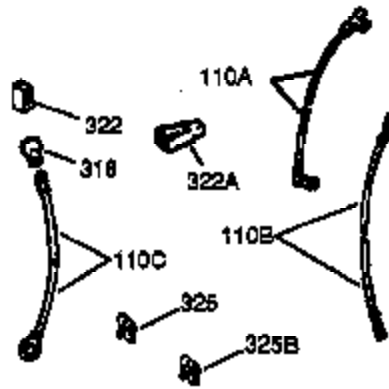

Ref #	Part Number	Qty	Description
19	36796	1	Extension Spring
69	35261	1	* Mounting Flange Gasket
72	30572	1	Oil Drain Plug (Incl. 73)
73	28833	1	Drain Plug Gasket
75	27897	1	Oil Seal
86	650488	6	Screw, 1/4-20 x 1-1/4"
103	651007	2	Screw, Torx T-15, 10-24 x 15/16"
178	29752	2	Nut & Lock Washer, 1/4-28
182	30088A	2	Screw, 1/4-28 x 1"
185	36579	1	Intake Pipe
186	36255	1	Governor Link
223	651044	1	Screw, 1/4-20 x 2-25/32"
266A	650852	1	Nut, 1/4-20
266	651040	1	Stud
275	36950	1	Muffler (Incl. 277)
276	36949	1	Locking Plate
277	651039	2	Screw, 1/4-20 x 2-47/64"
279	650821	1	Screw, 10-32 x 1/2"
280	37019	1	Heat Shield