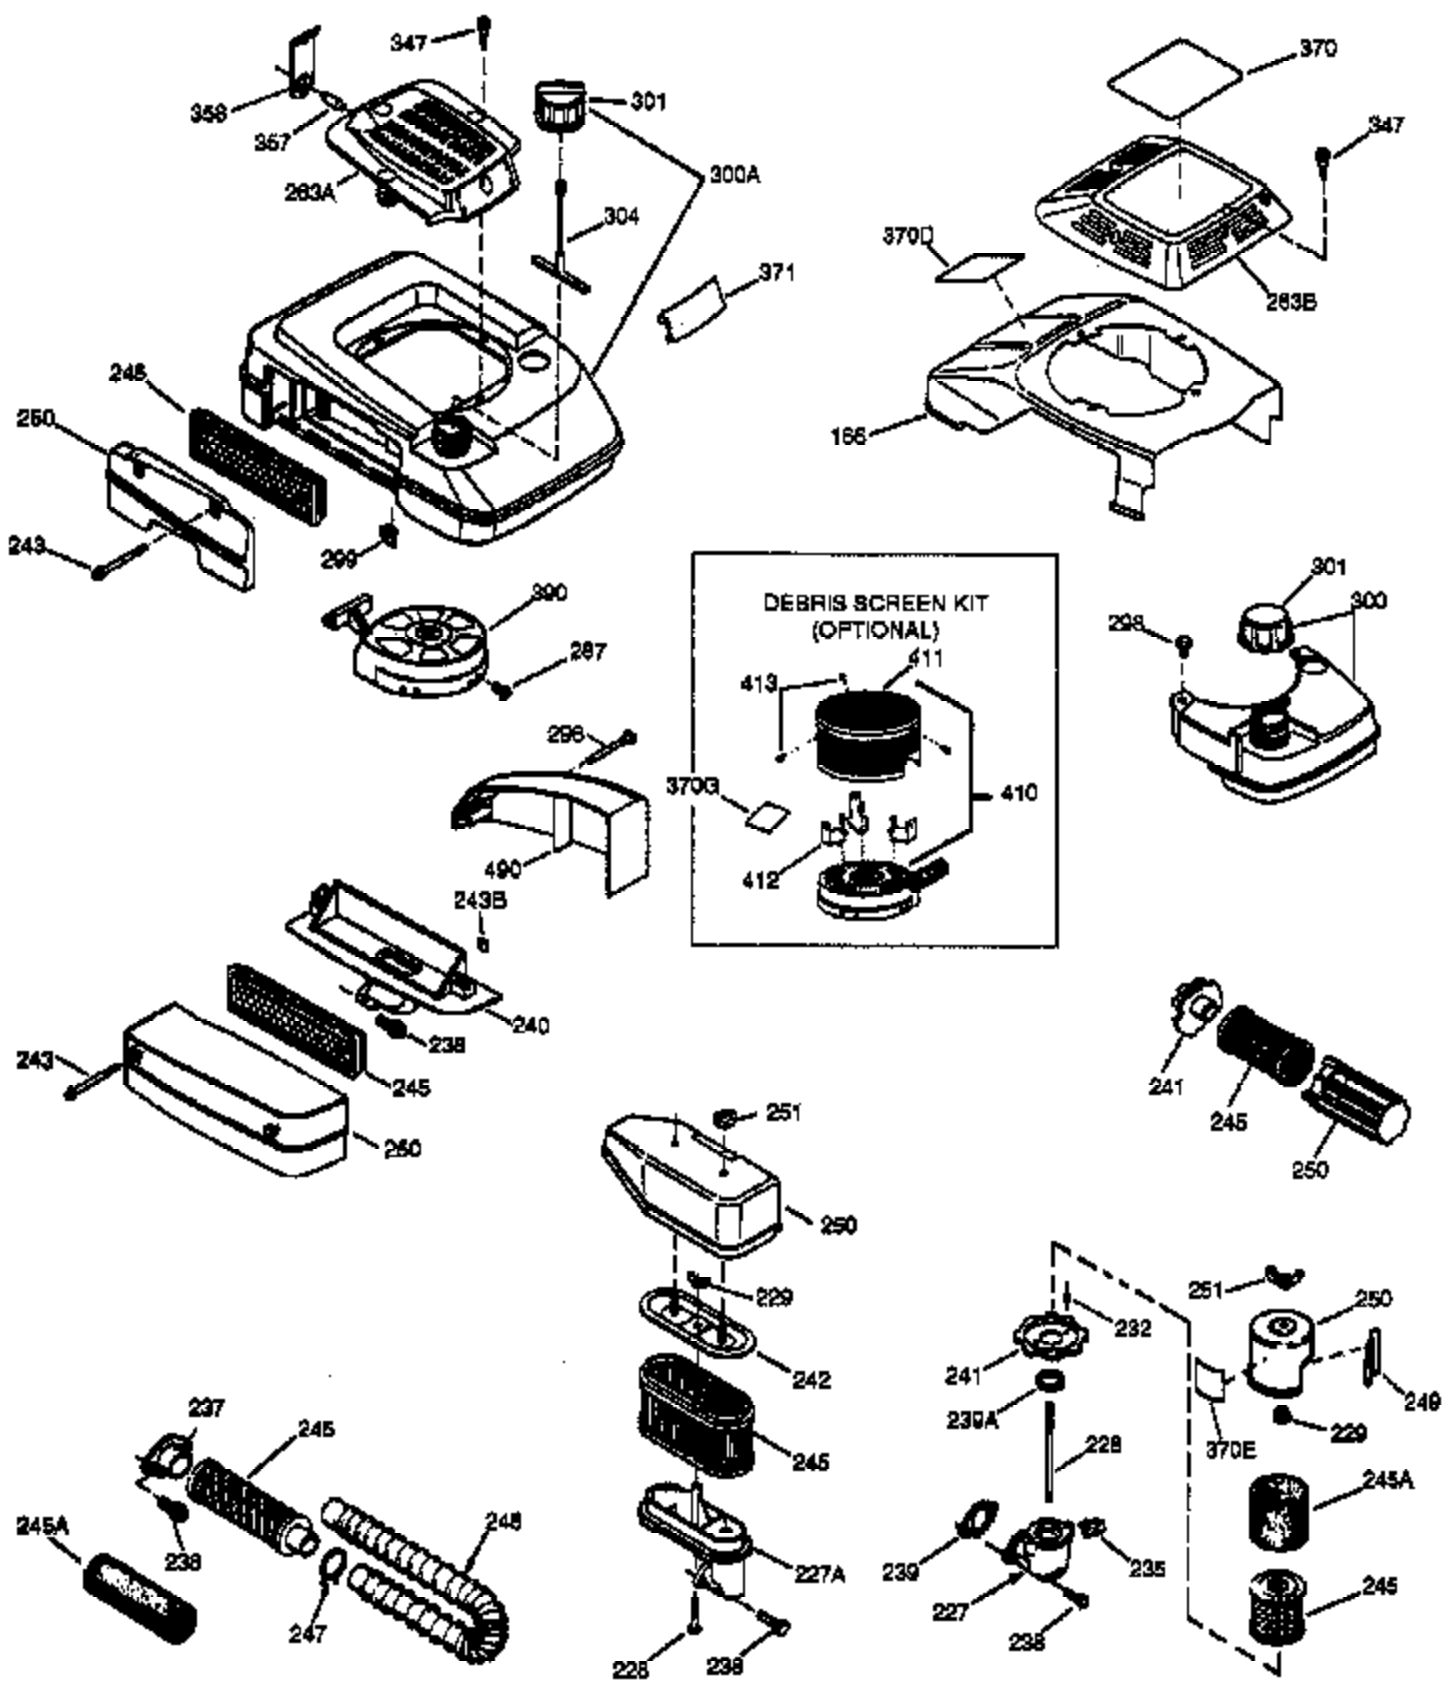

Ref #	Part Number	Qty	Description
178	29752	2	Nut & Lock Washer, 1/4-28
238	650937	2	Screw, 10-32 x 43/64"
239	35848	1	Air Cleaner Gasket
240	37015	1	Air Cleaner Body (Incl. 239 & 243B)
243	650966	2	Screw, M-5 x 0.8-6g x 2-7/16"
243B	650967	2	Square Nut, M-5 x 0.8-6H
245	35500	1	Air Cleaner Filter
250	37016	1	Air Cleaner Cover
263A	37024	1	Starter Grill
287	650926	2	Screw, 8-32 x 21/64"
298	28763	3	Screw, 10-32 x 35/64"
300	37020	1	Fuel Tank (Incl. 292 & 301)
301	36246	1	Fuel Cap
390	590702	1	Rewind Starter (NOTE: This engine could hav been built with 590739 starter).
490	37018	1	Cover