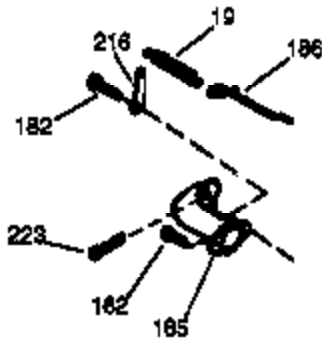

Ref #	Part Number	Qty	Description
19	36796	1	Extension Spring
69	35261	1	* Mounting Flange Gasket
72	30572	1	Oil Drain Plug (Incl. 73)
73	28833	1	Drain Plug Gasket
75	27897	1	Oil Seal
86	650488	6	Screw, 1/4-20 x 1-1/4"
103	651007	2	Screw, Torx T-15, 10-24 x 15/16"
178	29752	2	Nut & Lock Washer, 1/4-28
182	30088A	2	Screw, 1/4-28 x 1"
185	36579	1	Intake Pipe
186	36255	1	Governor Link
223	651044	1	Screw, 1/4-20 x 2-25/32"
266A	650852	1	Nut, 1/4-20
266	651040	1	Stud
275	36950	1	Muffler (Incl. 277)
276	36949	1	Locking Plate
277	651039	2	Screw, 1/4-20 x 2-47/64"
279	650821	1	Screw, 10-32 x 1/2"
280	37019	1	Heat Shield