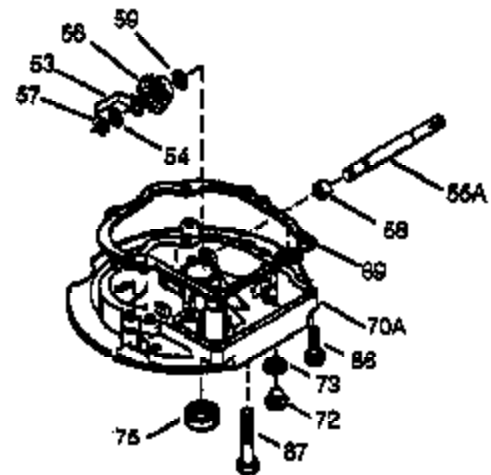

Ref #	Part Number	Qty	Description
19	36796	1	Extension Spring
69	35261	1	* Mounting Flange Gasket
72	30572	1	Oil Drain Plug (Incl. 73)
73	28833	1	Drain Plug Gasket
75	27897	1	Oil Seal
86	650488	6	Screw, 1/4-20 x 1-1/4"
103	651007	2	Screw, Torx T-15, 10-24 x 15/16"
178	29752	2	Nut & Lock Washer, 1/4-28
182	30088A	2	Screw, 1/4-28 x 1"
185	36579	1	Intake Pipe
186	36255	1	Governor Link
223	651044	1	Screw, 1/4-20 x 2-25/32"
266A	650852	1	Nut, 1/4-20
266	651040	1	Stud
275	36950	1	Muffler (Incl. 277)
276	36949	1	Locking Plate
277	651039	2	Screw, 1/4-20 x 2-47/64"
279	650821	1	Screw, 10-32 x 1/2"
280	37019	1	Heat Shield