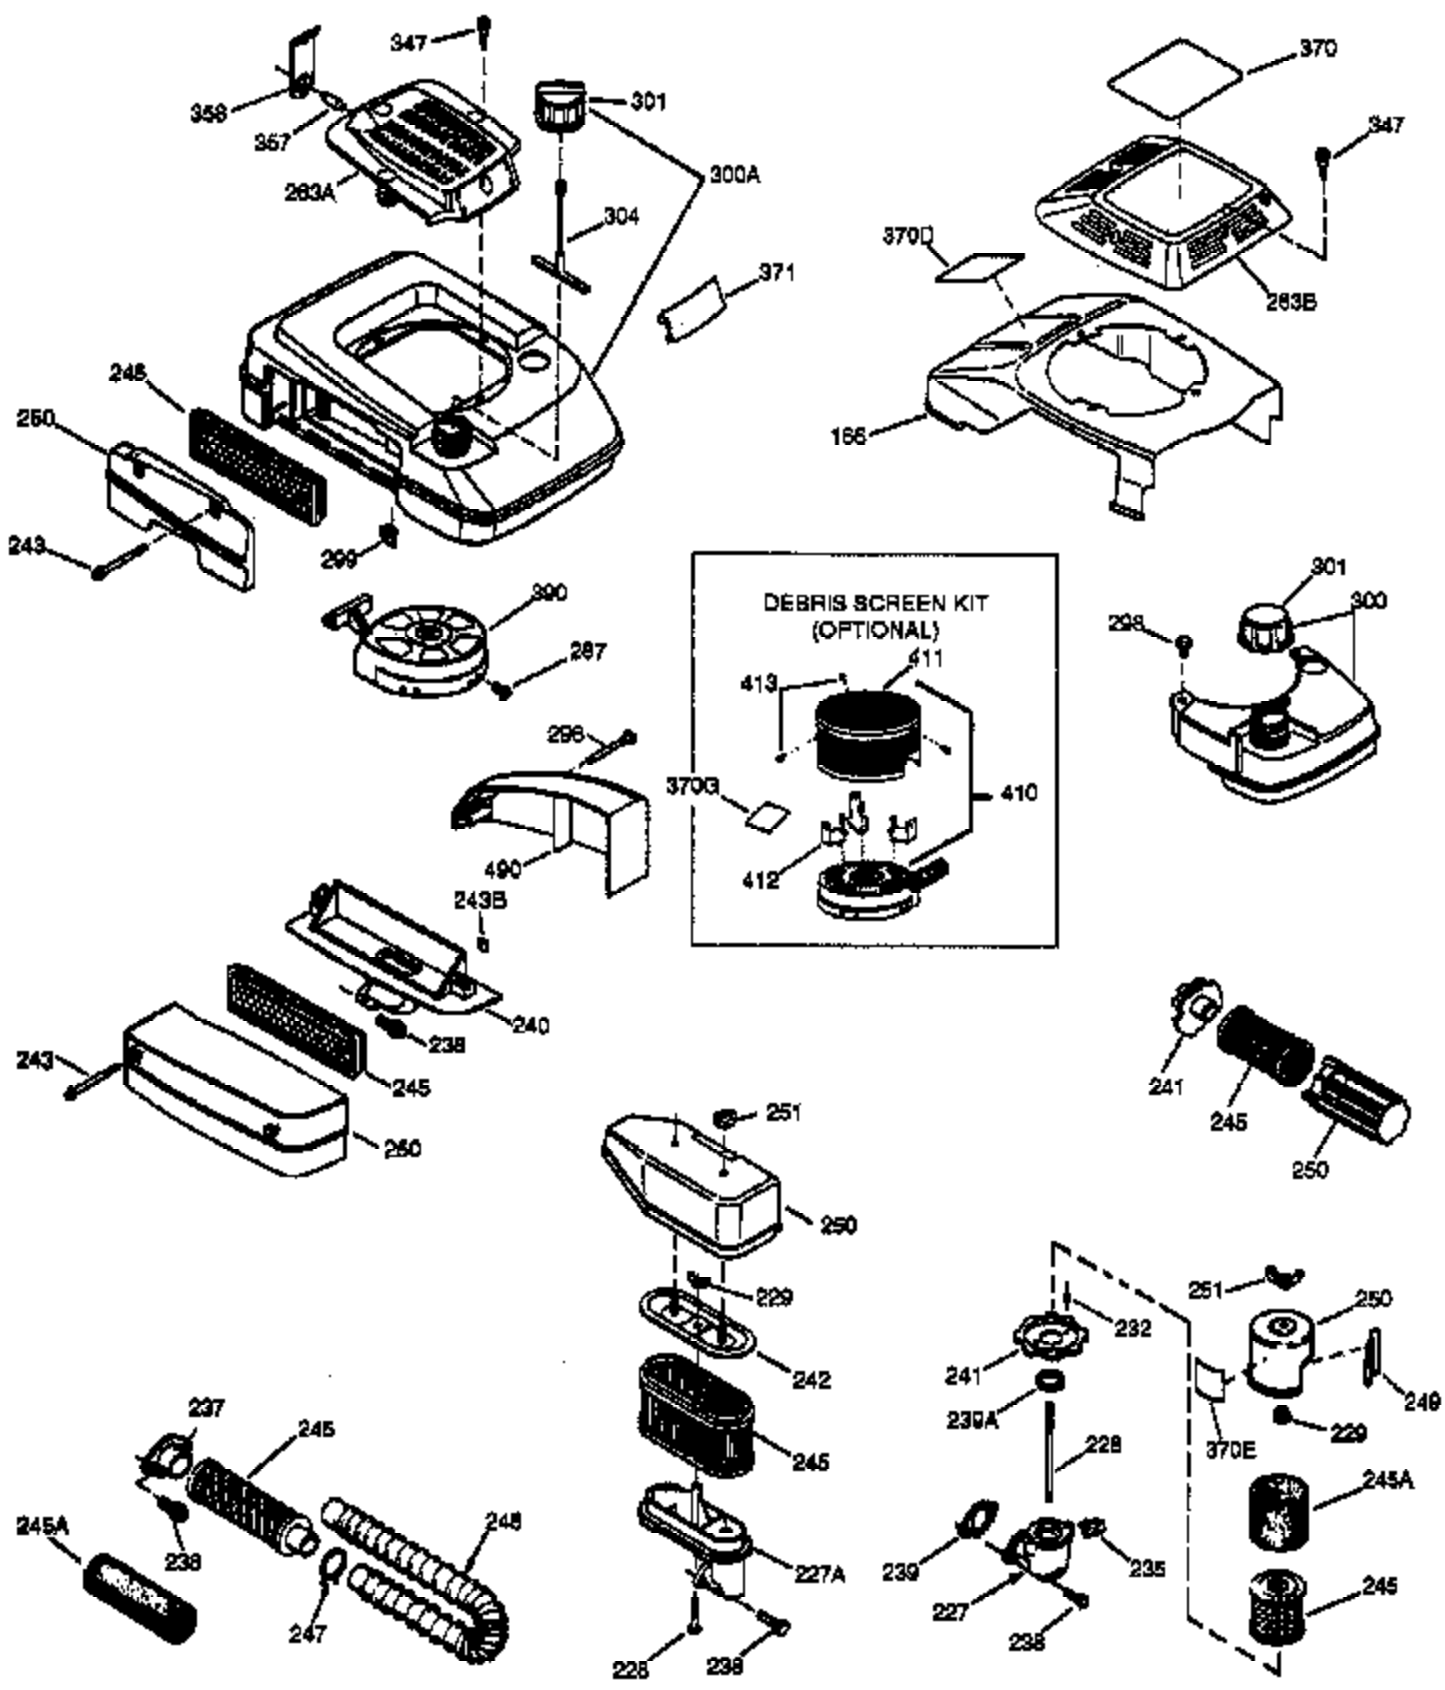

Ref #	Part Number	Qty	Description
178	29752	2	Nut & Lock Washer, 1/4-28
238	650937	2	Screw, 10-32 x 43/64"
239	35848	1	Air Cleaner Gasket
240	37015	1	Air Cleaner Body (Incl. 239 & 243B)
243	650966	2	Screw, M-5 x 0.8-6g x 2-7/16"
243B	650967	2	Square Nut, M-5 x 0.8-6H
245	35500	1	Air Cleaner Filter
250	37016	1	Air Cleaner Cover
263A	37024	1	Starter Grill
287	650926	2	Screw, 8-32 x 21/64"
298	28763	3	Screw, 10-32 x 35/64"
300	37020	1	Fuel Tank (Incl. 292 & 301)
301	36246	1	Fuel Cap
390	590702	1	Rewind Starter (NOTE: This engine could hav been built with 590739 starter).
490	37018	1	Cover