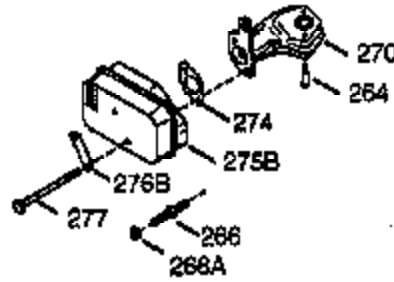

Ref #	Part Number	Qty	Description
390	590686	1	Rewind Starter
400	35633A	1	* Gasket Set (Incl. items marked PK i n notes.) Incl. part #'s 26756 (1), 28833 (1), 33735 (1), 34265 (1), 35261 (1), 35617 (1), 35626 (1), 35629A (1), 35806 (1), 35815 (1), 35848 (1), 35865 (1)
420	730225	1	SAE 30 4-Cycle Engine Oil (Quart)

ILLUSTRATION SHOWS TYPICAL PARTS ONLY. ORDER BY PART NUMBER. PARTS NOT LISTED ARE SUPPLIED BY OEM.

VIEW 2 OF 3

Ref #	Part Number	Qty	Description
237	32971	1	Air Cleaner Adaptor
238	650709	2	Screw, 10-32 x 7/16"
239	35815	1	* Air Cleaner Gasket
243	650899	2	Screw, 10-32 x 2-3/32"
245	35500	1	Air Cleaner Filter
247	35505	2	Air Cleaner Tube Clamp
248	35504	1	Air Cleaner Tube
250	35503	1	Air Cleaner Cover
287	650926	2	Screw, 8-32 x 21/64"
299	650900	2	"U" Type Nut, 10-32
300A	35501A	1	Engine Shroud & Tank Ass'y.(Inc. 301)
301	35355	1	Fuel Cap
327	35392	1	Starter Plug
347	650898	4	Screw, 10-32 x 27/32"
370	36260	1	Primer Decal

ILLUSTRATION SHOWS TYPICAL PARTS ONLY. ORDER BY PART NUMBER. PARTS NOT LISTED ARE SUPPLIED BY OEM.

**VIEW 3 OF 3**

Ref #	Part Number	Qty	Description
19	35998	1	Extension Spring
53	31745	1	Tang Washer
55	33651	1	P.T.O. Shaft
56	33401	1	R.H. Worm Gear
57	33537	1	Retaining Ring
58	31744	1	Oil Seal
59	31747	1	Washer
69	35261	1	* Mounting Flange Gasket
72	36083	1	Oil Drain Plug
75	26208	1	Oil Seal
86	650488	5	Screw, 1/4-20 x 1-1/4"
87	650492	1	Screw, 1/4-20 x 2-1/4"
103	650814	2	Screw, Torx T-15, 10-24 x 1"
182	6201	2	Screw, 1/4-28 x 7/8"
185	35628	1	Intake Pipe (Incl. 224)
186	36255	1	Governor Link
223	650451	1	Screw, 1/4-20 x 1"
264	650918	2	Screw, Torx T-30, 1/4-20 x 1-7/32"
266	650917	1	Stud
266A	29752	1	Nut, 1/4-28
270	35720	1	Exhaust Manifold
274	35865	1	* Exhaust Gasket
275	35744	1	Muffler
277	650729	2	Screw, 5/16-18 x 3-3/16"
325	29443	1	Wire Clip