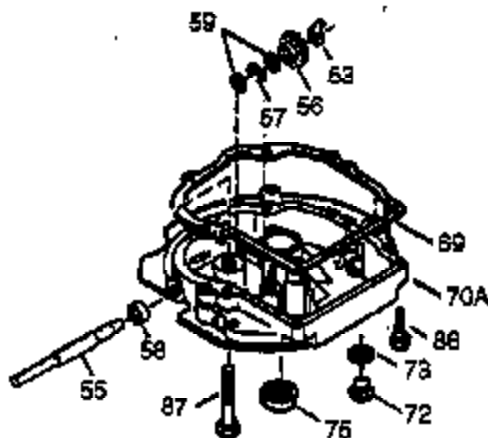

ILLUSTRATION SHOWS TYPICAL PARTS ONLY. ORDER BY PART NUMBER. PARTS NOT LISTED ARE SUPPLIED BY OEM.

VIEW 2 OF 3

Ref #	Part Number	Qty	Description
237	32971	1	Air Cleaner Adaptor
238	650709	2	Screw, 10-32 x 7/16"
239	35815	1	* Air Cleaner Gasket
243	650899	2	Screw, 10-32 x 2-3/32"
245	35500	1	Air Cleaner Filter
247	35505	2	Air Cleaner Tube Clamp
248	35504	1	Air Cleaner Tube
250	35503	1	Air Cleaner Cover
287	650926	2	Screw, 8-32 x 21/64"
299	650900	2	"U" Type Nut, 10-32
300A	35501A	1	Engine Shroud & Tank Ass'y.(Inc. 301)
301	35355	1	Fuel Cap
327	35392	1	Starter Plug
347	650898	4	Screw, 10-32 x 27/32"
370	36260	1	Primer Decal

ILLUSTRATION SHOWS TYPICAL PARTS ONLY. ORDER BY PART NUMBER. PARTS NOT LISTED ARE SUPPLIED BY OEM.

**VIEW 3 OF 3**

Ref #	Part Number	Qty	Description
19	35998	1	Extension Spring
53	31745	1	Tang Washer
55	33651	1	P.T.O. Shaft
56	33401	1	R.H. Worm Gear
57	33537	1	Retaining Ring
58	31744	1	Oil Seal
59	31747	1	Washer
69	35261	1	* Mounting Flange Gasket
72	36083	1	Oil Drain Plug
75	26208	1	Oil Seal
86	650488	5	Screw, 1/4-20 x 1-1/4"
87	650492	1	Screw, 1/4-20 x 2-1/4"
103	650814	2	Screw, Torx T-15, 10-24 x 1"
182	6201	2	Screw, 1/4-28 x 7/8"
185	35628	1	Intake Pipe (Incl. 224)
186	36255	1	Governor Link
223	650451	1	Screw, 1/4-20 x 1"
264	650918	2	Screw, Torx T-30, 1/4-20 x 1-7/32"
266	650917	1	Stud
266A	29752	1	Nut, 1/4-28
270	35720	1	Exhaust Manifold
274	35865	1	* Exhaust Gasket
275	35744	1	Muffler
277	650729	2	Screw, 5/16-18 x 3-3/16"
325	29443	1	Wire Clip