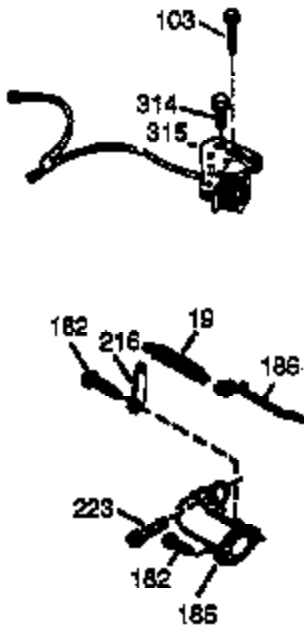

ILLUSTRATION SHOWS TYPICAL PARTS ONLY. ORDER BY PART NUMBER. PARTS NOT LISTED ARE SUPPLIED BY OEM.

VIEW 2 OF 3

Ref #	Part Number	Qty	Description
237	32971	1	Air Cleaner Adaptor
238	650709	2	Screw, 10-32 x 7/16"
239	35815	1	* Air Cleaner Gasket
243	650899	2	Screw, 10-32 x 2-3/32"
245	35500	1	Air Cleaner Filter
247	35505	2	Air Cleaner Tube Clamp
248	35504	1	Air Cleaner Tube
250	35503	1	Air Cleaner Cover
287	650926	2	Screw, 8-32 x 21/64"
299	650900	2	"U" Type Nut, 10-32
300A	35501A	1	Engine Shroud & Tank Ass'y.(Inc. 301)
301	35355	1	Fuel Cap
327	35392	1	Starter Plug
347	650898	4	Screw, 10-32 x 27/32"
370	36260	1	Primer Decal

ILLUSTRATION SHOWS TYPICAL PARTS ONLY. ORDER BY PART NUMBER. PARTS NOT LISTED ARE SUPPLIED BY OEM.

**VIEW 3 OF 3**

Ref #	Part Number	Qty	Description
19	35998	1	Extension Spring
53	31745	1	Tang Washer
55	33651	1	P.T.O. Shaft
56	33401	1	R.H. Worm Gear
57	33537	1	Retaining Ring
58	31744	1	Oil Seal
59	31747	1	Washer
69	35261	1	* Mounting Flange Gasket
72	36083	1	Oil Drain Plug
75	26208	1	Oil Seal
86	650488	5	Screw, 1/4-20 x 1-1/4"
87	650492	1	Screw, 1/4-20 x 2-1/4"
103	650814	2	Screw, Torx T-15, 10-24 x 1"
182	6201	2	Screw, 1/4-28 x 7/8"
185	35628	1	Intake Pipe (Incl. 224)
186	36255	1	Governor Link
223	650451	1	Screw, 1/4-20 x 1"
264	650918	2	Screw, Torx T-30, 1/4-20 x 1-7/32"
266	650917	1	Stud
266A	29752	1	Nut, 1/4-28
270	35720	1	Exhaust Manifold
274	35865	1	* Exhaust Gasket
275	35744	1	Muffler
277	650729	2	Screw, 5/16-18 x 3-3/16"
325	29443	1	Wire Clip