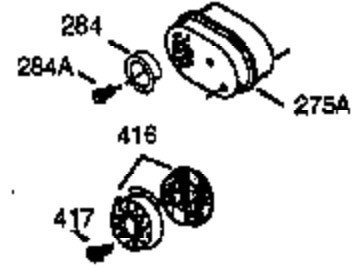

ILLUSTRATION SHOWS TYPICAL PARTS ONLY. ORDER BY PART NUMBER. PARTS NOT LISTED ARE SUPPLIED BY OEM.

VIEW 2 OF 3

Ref #	Part Number	Qty	Description
237	32971	1	Air Cleaner Adaptor
238	650709	2	Screw, 10-32 x 7/16"
239	35815	1	* Air Cleaner Gasket
243	650899	2	Screw, 10-32 x 2-3/32"
245	35500	1	Air Cleaner Filter
247	35505	2	Air Cleaner Tube Clamp
248	35504	1	Air Cleaner Tube
250	35503	1	Air Cleaner Cover
287	650926	2	Screw, 8-32 x 21/64"
299	650900	2	"U" Type Nut, 10-32
300A	35501A	1	Engine Shroud & Tank Ass'y.(Inc. 301)
301	35355	1	Fuel Cap
327	35392	1	Starter Plug
347	650898	4	Screw, 10-32 x 27/32"
370	36260	1	Primer Decal

ILLUSTRATION SHOWS TYPICAL PARTS ONLY. ORDER BY PART NUMBER. PARTS NOT LISTED ARE SUPPLIED BY OEM.

**VIEW 3 OF 3**

Ref #	Part Number	Qty	Description
19	35998	1	Extension Spring
53	31745	1	Tang Washer
55	33651	1	P.T.O. Shaft
56	33401	1	R.H. Worm Gear
57	33537	1	Retaining Ring
58	31744	1	Oil Seal
59	31747	1	Washer
69	35261	1	* Mounting Flange Gasket
72	36083	1	Oil Drain Plug
75	26208	1	Oil Seal
86	650488	5	Screw, 1/4-20 x 1-1/4"
87	650492	1	Screw, 1/4-20 x 2-1/4"
103	650814	2	Screw, Torx T-15, 10-24 x 1"
182	6201	2	Screw, 1/4-28 x 7/8"
185	35628	1	Intake Pipe (Incl. 224)
186	36255	1	Governor Link
223	650451	1	Screw, 1/4-20 x 1"
264	650918	2	Screw, Torx T-30, 1/4-20 x 1-7/32"
266	650917	1	Stud
266A	29752	1	Nut, 1/4-28
270	35720	1	Exhaust Manifold
274	35865	1	* Exhaust Gasket
275	35744	1	Muffler
277	650729	2	Screw, 5/16-18 x 3-3/16"
325	29443	1	Wire Clip