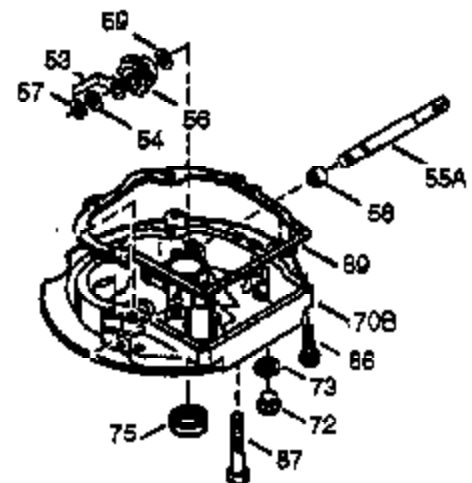

ILLUSTRATION SHOWS TYPICAL PARTS ONLY. ORDER BY PART NUMBER. PARTS NOT LISTED ARE SUPPLIED BY OEM.

VIEW 2 OF 3

Ref #	Part Number	Qty	Description
237	32971	1	Air Cleaner Adaptor
238	650709	2	Screw, 10-32 x 7/16"
239	35815	1	* Air Cleaner Gasket
243	650899	2	Screw, 10-32 x 2-3/32"
245	35500	1	Air Cleaner Filter
247	35505	2	Air Cleaner Tube Clamp
248	35504	1	Air Cleaner Tube
250	35503	1	Air Cleaner Cover
287	650926	2	Screw, 8-32 x 21/64"
299	650900	2	"U" Type Nut, 10-32
300A	35501A	1	Engine Shroud & Tank Ass'y.(Inc. 301)
301	35355	1	Fuel Cap
327	35392	1	Starter Plug
347	650898	4	Screw, 10-32 x 27/32"
370	36260	1	Primer Decal

ILLUSTRATION SHOWS TYPICAL PARTS ONLY. ORDER BY PART NUMBER. PARTS NOT LISTED ARE SUPPLIED BY OEM.

**VIEW 3 OF 3**

Ref #	Part Number	Qty	Description
19	35998	1	Extension Spring
53	31745	1	Tang Washer
55	33651	1	P.T.O. Shaft
56	33401	1	R.H. Worm Gear
57	33537	1	Retaining Ring
58	31744	1	Oil Seal
59	31747	1	Washer
69	35261	1	* Mounting Flange Gasket
72	36083	1	Oil Drain Plug
75	26208	1	Oil Seal
86	650488	5	Screw, 1/4-20 x 1-1/4"
87	650492	1	Screw, 1/4-20 x 2-1/4"
103	650814	2	Screw, Torx T-15, 10-24 x 1"
182	6201	2	Screw, 1/4-28 x 7/8"
185	35628	1	Intake Pipe (Incl. 224)
186	36255	1	Governor Link
223	650451	1	Screw, 1/4-20 x 1"
264	650918	2	Screw, Torx T-30, 1/4-20 x 1-7/32"
266	650917	1	Stud
266A	29752	1	Nut, 1/4-28
270	35720	1	Exhaust Manifold
274	35865	1	* Exhaust Gasket
275	35744	1	Muffler
277	650729	2	Screw, 5/16-18 x 3-3/16"
325	29443	1	Wire Clip