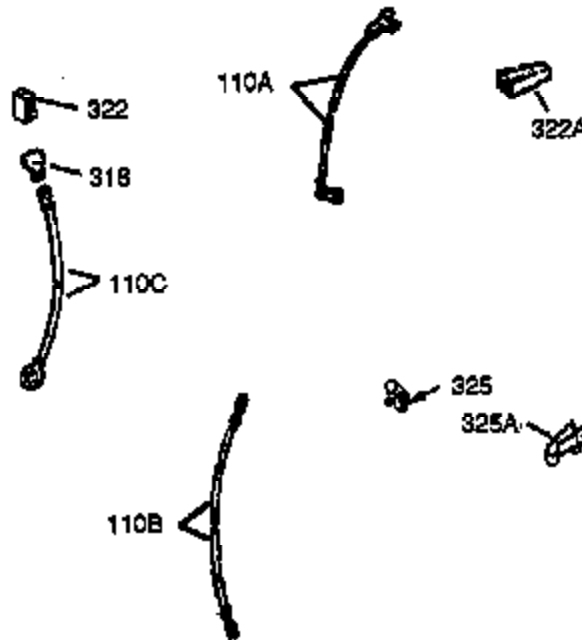

Ref #	Part Number	Qty	Description
390	590686	1	Rewind Starter
400	35633A	1	* Gasket Set (Incl. items marked PK i n notes.) Incl. part #'s 26756 (1), 28833 (1), 33735 (1), 34265 (1), 35261 (1), 35617 (1), 35626 (1), 35629A (1), 35806 (1), 35815 (1), 35848 (1), 35865 (1)
420	730225	1	SAE 30 4-Cycle Engine Oil (Quart)

ILLUSTRATION SHOWS TYPICAL PARTS ONLY. ORDER BY PART NUMBER. PARTS NOT LISTED ARE SUPPLIED BY OEM.

VIEW 2 OF 3

Ref #	Part Number	Qty	Description
237	32971	1	Air Cleaner Adaptor
238	650709	2	Screw, 10-32 x 7/16"
239	35815	1	* Air Cleaner Gasket
243	650899	2	Screw, 10-32 x 2-3/32"
245	35500	1	Air Cleaner Filter
247	35505	2	Air Cleaner Tube Clamp
248	35504	1	Air Cleaner Tube
250	35503	1	Air Cleaner Cover
287	650926	2	Screw, 8-32 x 21/64"
299	650900	2	"U" Type Nut, 10-32
300A	35501A	1	Engine Shroud & Tank Ass'y.(Inc. 301)
301	35355	1	Fuel Cap
327	35392	1	Starter Plug
347	650898	4	Screw, 10-32 x 27/32"
370	36260	1	Primer Decal

ILLUSTRATION SHOWS TYPICAL PARTS ONLY. ORDER BY PART NUMBER. PARTS NOT LISTED ARE SUPPLIED BY OEM.

**VIEW 3 OF 3**

Ref #	Part Number	Qty	Description
19	35998	1	Extension Spring
53	31745	1	Tang Washer
55	33651	1	P.T.O. Shaft
56	33401	1	R.H. Worm Gear
57	33537	1	Retaining Ring
58	31744	1	Oil Seal
59	31747	1	Washer
69	35261	1	* Mounting Flange Gasket
72	36083	1	Oil Drain Plug
75	26208	1	Oil Seal
86	650488	5	Screw, 1/4-20 x 1-1/4"
87	650492	1	Screw, 1/4-20 x 2-1/4"
103	650814	2	Screw, Torx T-15, 10-24 x 1"
182	6201	2	Screw, 1/4-28 x 7/8"
185	35628	1	Intake Pipe (Incl. 224)
186	36255	1	Governor Link
223	650451	1	Screw, 1/4-20 x 1"
264	650918	2	Screw, Torx T-30, 1/4-20 x 1-7/32"
266	650917	1	Stud
266A	29752	1	Nut, 1/4-28
270	35720	1	Exhaust Manifold
274	35865	1	* Exhaust Gasket
275	35744	1	Muffler
277	650729	2	Screw, 5/16-18 x 3-3/16"
325	29443	1	Wire Clip