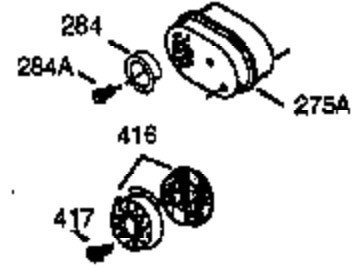

ILLUSTRATION SHOWS TYPICAL PARTS ONLY. ORDER BY PART NUMBER. PARTS NOT LISTED ARE SUPPLIED BY OEM.

VIEW 3 OF 3

Ref #	Part Number	Qty	Description
19	31361	1	Extension Spring
53	31745	1	Tang Washer
54	31787	1	Washer
55	31766	1	P.T.O. Shaft
56	33401	1	R.H. Worm Gear
57	31749	1	Retaining Ring
58	31744	1	Oil Seal
59	31747	1	Washer
69	35261	1	* Mounting Flange Gasket
72	36083	1	Oil Drain Plug
75	26208	1	Oil Seal
86	650488	5	Screw, 1/4-20 x 1-1/4"
87	650492	1	Screw, 1/4-20 x 2-1/4"
103	650814	2	Screw, Torx T-15, 10-24 x 1"
182	6201	2	Screw, 1/4-28 x 7/8"
185	35628	1	Intake Pipe (Incl. 224)
186	34337	1	Governor Link
223	650451	1	Screw, 1/4-20 x 1"
275	35637	1	Muffler
277	650915	2	Screw, 1/4-20 x 3-5/32"
325	29443	1	Wire Clip