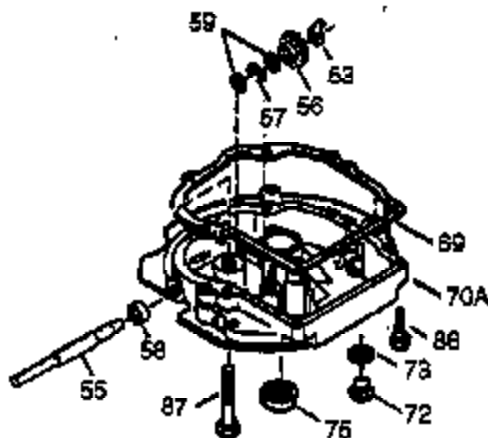

ILLUSTRATION SHOWS TYPICAL PARTS ONLY. ORDER BY PART NUMBER. PARTS NOT LISTED ARE SUPPLIED BY OEM.

VIEW 2 OF 3

Ref #	Part Number	Qty	Description
237	32971	1	Air Cleaner Adaptor
238	650709	2	Screw, 10-32 x 7/16"
239	35815	1	* Air Cleaner Gasket
243	650899	2	Screw, 10-32 x 2-3/32"
245	35500	1	Air Cleaner Filter
247	35505	2	Air Cleaner Tube Clamp
248	35504	1	Air Cleaner Tube
250	35503	1	Air Cleaner Cover
287	650926	2	Screw, 8-32 x 21/64"
299	650900	2	"U" Type Nut, 10-32
300A	35501A	1	Engine Shroud & Tank Ass'y.(Inc. 301)
301	35355	1	Fuel Cap
327	35392	1	Starter Plug
347	650898	4	Screw, 10-32 x 27/32"
370	36260	1	Primer Decal

ILLUSTRATION SHOWS TYPICAL PARTS ONLY. ORDER BY PART NUMBER. PARTS NOT LISTED ARE SUPPLIED BY OEM.

**VIEW 3 OF 3**

Ref #	Part Number	Qty	Description
19	31361	1	Extension Spring
53	31745	1	Tang Washer
54	31787	1	Washer
55	31766	1	P.T.O. Shaft
56	33401	1	R.H. Worm Gear
57	31749	1	Retaining Ring
58	31744	1	Oil Seal
59	31747	1	Washer
69	35261	1	* Mounting Flange Gasket
72	36083	1	Oil Drain Plug
75	26208	1	Oil Seal
86	650488	5	Screw, 1/4-20 x 1-1/4"
87	650492	1	Screw, 1/4-20 x 2-1/4"
103	650814	2	Screw, Torx T-15, 10-24 x 1"
182	6201	2	Screw, 1/4-28 x 7/8"
185	35628	1	Intake Pipe (Incl. 224)
186	34337	1	Governor Link
223	650451	1	Screw, 1/4-20 x 1"
275	35637	1	Muffler
277	650915	2	Screw, 1/4-20 x 3-5/32"
325	29443	1	Wire Clip