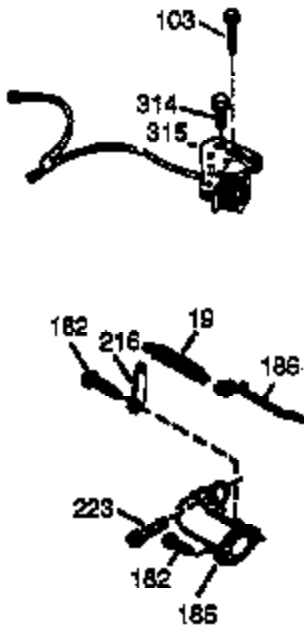

ILLUSTRATION SHOWS TYPICAL PARTS ONLY. ORDER BY PART NUMBER. PARTS NOT LISTED ARE SUPPLIED BY OEM.

VIEW 3 OF 3

Ref #	Part Number	Qty	Description
19	31361	1	Extension Spring
53	31745	1	Tang Washer
54	31787	1	Washer
55	31766	1	P.T.O. Shaft
56	33401	1	R.H. Worm Gear
57	31749	1	Retaining Ring
58	31744	1	Oil Seal
59	31747	1	Washer
69	35261	1	* Mounting Flange Gasket
72	36083	1	Oil Drain Plug
75	26208	1	Oil Seal
86	650488	5	Screw, 1/4-20 x 1-1/4"
87	650492	1	Screw, 1/4-20 x 2-1/4"
103	650814	2	Screw, Torx T-15, 10-24 x 1"
182	6201	2	Screw, 1/4-28 x 7/8"
185	35628	1	Intake Pipe (Incl. 224)
186	34337	1	Governor Link
223	650451	1	Screw, 1/4-20 x 1"
275	35637	1	Muffler
277	650915	2	Screw, 1/4-20 x 3-5/32"
325	29443	1	Wire Clip