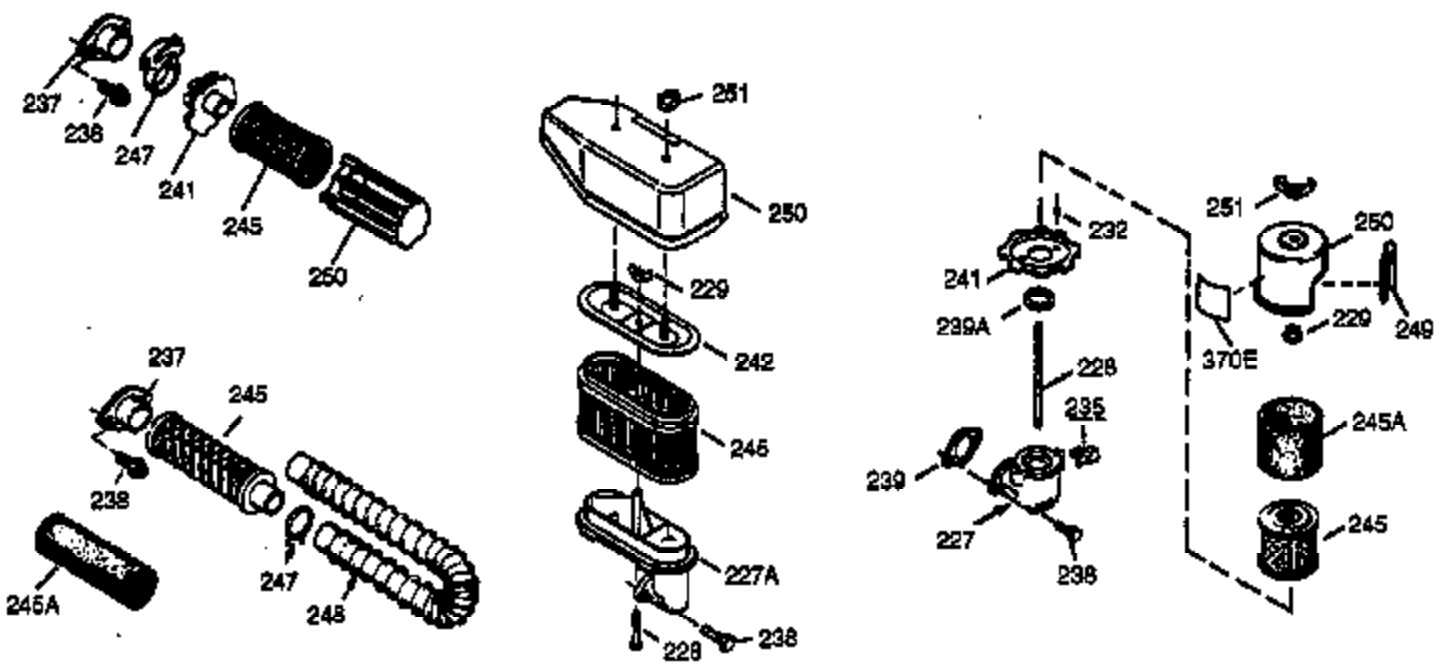

ILLUSTRATION SHOWS TYPICAL PARTS ONLY. ORDER BY PART NUMBER. PARTS NOT LISTED ARE SUPPLIED BY OEM.

VIEW 2 OF 3

Ref #	Part Number	Qty	Description
237	32971	1	Air Cleaner Adaptor
238	650709	2	Screw, 10-32 x 7/16"
239	35815	1	* Air Cleaner Gasket
243	650899	2	Screw, 10-32 x 2-3/32"
245	35500	1	Air Cleaner Filter
247	35505	2	Air Cleaner Tube Clamp
248	35504	1	Air Cleaner Tube
250	35503	1	Air Cleaner Cover
287	650926	2	Screw, 8-32 x 21/64"
299	650900	2	"U" Type Nut, 10-32
300A	35501A	1	Engine Shroud & Tank Ass'y.(Inc. 301)
301	35355	1	Fuel Cap
327	35392	1	Starter Plug
347	650898	4	Screw, 10-32 x 27/32"
370	36260	1	Primer Decal