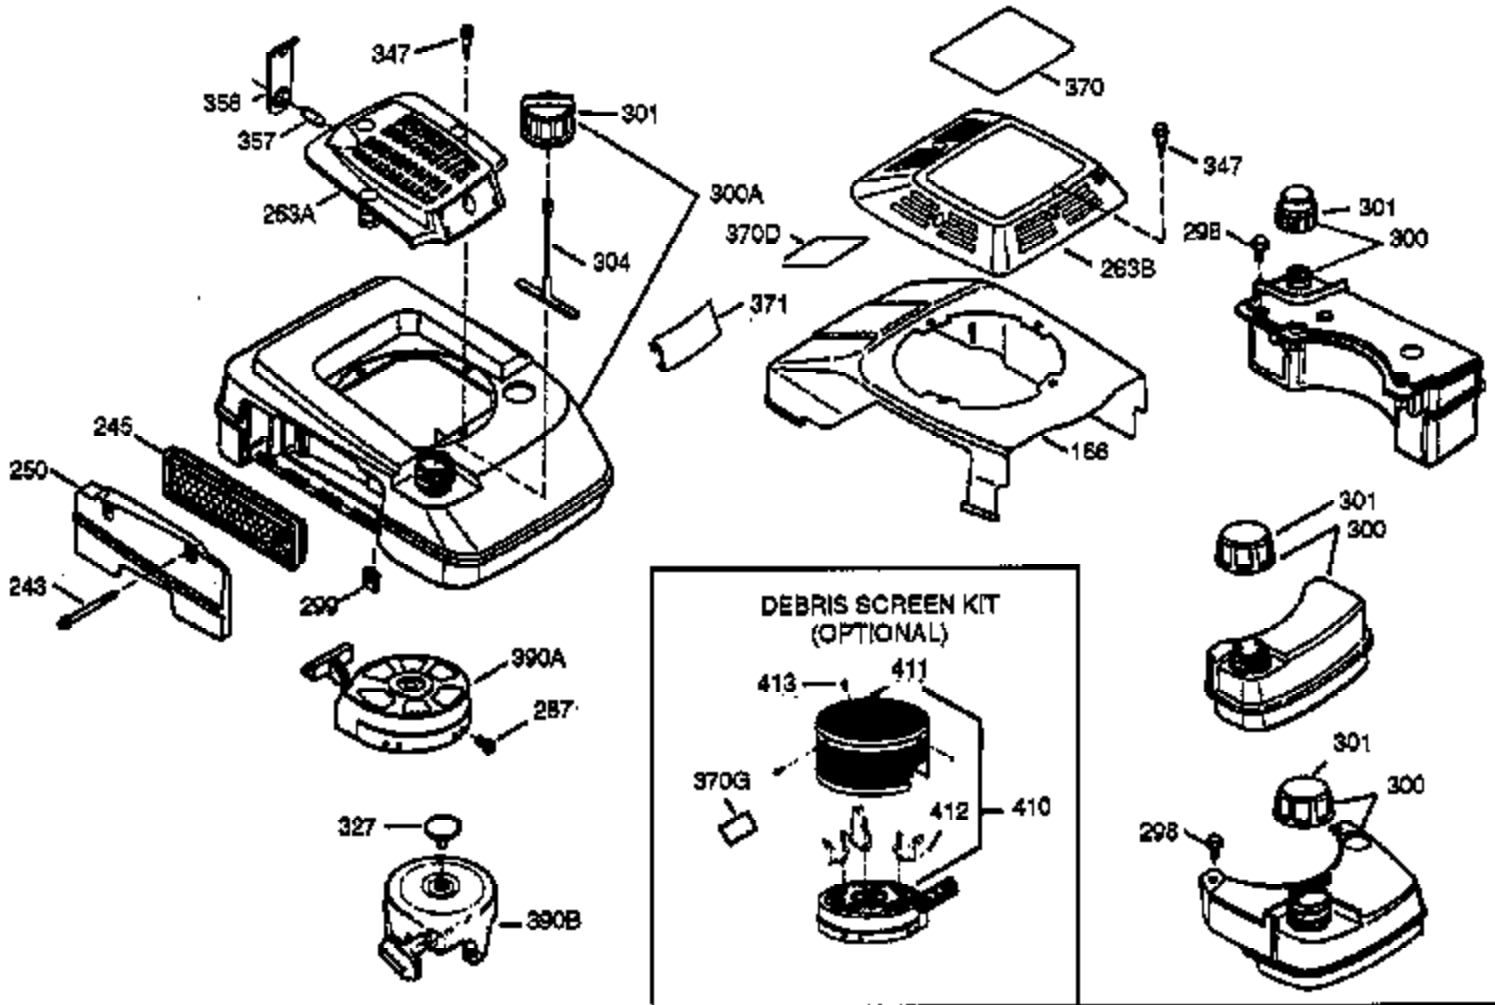

ILLUSTRATION SHOWS TYPICAL PARTS ONLY. ORDER BY PART NUMBER. PARTS NOT LISTED ARE SUPPLIED BY OEM.

VIEW 2 OF 3

Ref #	Part Number	Qty	Description
237	32971	1	Air Cleaner Adaptor
238	650709	2	Screw, 10-32 x 7/16"
239	35815	1	* Air Cleaner Gasket
243	650899	2	Screw, 10-32 x 2-3/32"
245	35500	1	Air Cleaner Filter
247	35505	2	Air Cleaner Tube Clamp
248	35504	1	Air Cleaner Tube
250	35503	1	Air Cleaner Cover
287	650926	2	Screw, 8-32 x 21/64"
299	650900	2	"U" Type Nut, 10-32
300A	35501A	1	Engine Shroud & Tank Ass'y.(Inc. 301)
301	35355	1	Fuel Cap
327	35392	1	Starter Plug
347	650898	4	Screw, 10-32 x 27/32"
370	36260	1	Primer Decal