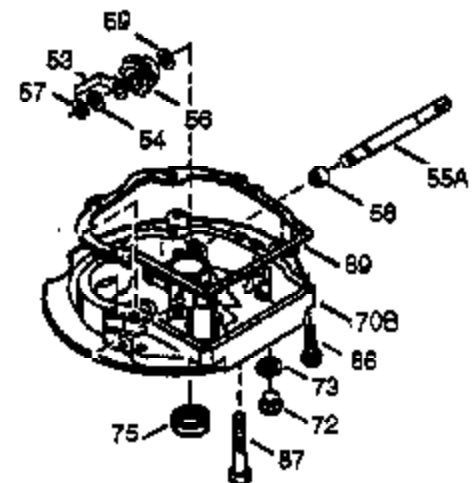

ILLUSTRATION SHOWS TYPICAL PARTS ONLY. ORDER BY PART NUMBER. PARTS NOT LISTED ARE SUPPLIED BY OEM.

VIEW 2 OF 3

Ref #	Part Number	Qty	Description
237	32971	1	Air Cleaner Adaptor
238	650709	2	Screw, 10-32 x 7/16"
239	35815	1	* Air Cleaner Gasket
243	650899	2	Screw, 10-32 x 2-3/32"
245	35500	1	Air Cleaner Filter
247	35505	2	Air Cleaner Tube Clamp
248	35504	1	Air Cleaner Tube
250	35503	1	Air Cleaner Cover
287	650926	2	Screw, 8-32 x 21/64"
299	650900	2	"U" Type Nut, 10-32
300A	35501A	1	Engine Shroud & Tank Ass'y.(Inc. 301)
301	35355	1	Fuel Cap
327	35392	1	Starter Plug
347	650898	4	Screw, 10-32 x 27/32"
370	36260	1	Primer Decal

ILLUSTRATION SHOWS TYPICAL PARTS ONLY. ORDER BY PART NUMBER. PARTS NOT LISTED ARE SUPPLIED BY OEM.

**VIEW 3 OF 3**

Ref #	Part Number	Qty	Description
19	31361	1	Extension Spring
53	31745	1	Tang Washer
54	31787	1	Washer
55	31766	1	P.T.O. Shaft
56	33401	1	R.H. Worm Gear
57	31749	1	Retaining Ring
58	31744	1	Oil Seal
59	31747	1	Washer
69	35261	1	* Mounting Flange Gasket
72	36083	1	Oil Drain Plug
75	26208	1	Oil Seal
86	650488	5	Screw, 1/4-20 x 1-1/4"
87	650492	1	Screw, 1/4-20 x 2-1/4"
103	650814	2	Screw, Torx T-15, 10-24 x 1"
182	6201	2	Screw, 1/4-28 x 7/8"
185	35628	1	Intake Pipe (Incl. 224)
186	34337	1	Governor Link
223	650451	1	Screw, 1/4-20 x 1"
275	35637	1	Muffler
277	650915	2	Screw, 1/4-20 x 3-5/32"
325	29443	1	Wire Clip