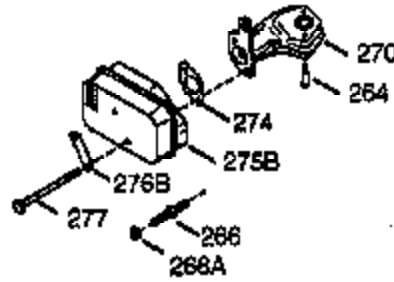

ILLUSTRATION SHOWS TYPICAL PARTS ONLY. ORDER BY PART NUMBER. PARTS NOT LISTED ARE SUPPLIED BY OEM.

VIEW 2 OF 3

Ref #	Part Number	Qty	Description
237	32971	1	Air Cleaner Adaptor
238	650709	2	Screw, 10-32 x 7/16"
239	35815	1	* Air Cleaner Gasket
243	650899	2	Screw, 10-32 x 2-3/32"
245	35500	1	Air Cleaner Filter
247	35505	2	Air Cleaner Tube Clamp
248	35504	1	Air Cleaner Tube
250	35503	1	Air Cleaner Cover
287	650926	2	Screw, 8-32 x 21/64"
299	650900	2	"U" Type Nut, 10-32
300A	35501A	1	Engine Shroud & Tank Ass'y.(Inc. 301)
301	35355	1	Fuel Cap
327	35392	1	Starter Plug
347	650898	4	Screw, 10-32 x 27/32"
370	36260	1	Primer Decal

ILLUSTRATION SHOWS TYPICAL PARTS ONLY. ORDER BY PART NUMBER. PARTS NOT LISTED ARE SUPPLIED BY OEM.

**VIEW 3 OF 3**

Ref #	Part Number	Qty	Description
19	31361	1	Extension Spring
53	31745	1	Tang Washer
54	31787	1	Washer
55	31766	1	P.T.O. Shaft
56	33401	1	R.H. Worm Gear
57	31749	1	Retaining Ring
58	31744	1	Oil Seal
59	31747	1	Washer
69	35261	1	* Mounting Flange Gasket
72	36083	1	Oil Drain Plug
75	26208	1	Oil Seal
86	650488	5	Screw, 1/4-20 x 1-1/4"
87	650492	1	Screw, 1/4-20 x 2-1/4"
103	650814	2	Screw, Torx T-15, 10-24 x 1"
182	6201	2	Screw, 1/4-28 x 7/8"
185	35628	1	Intake Pipe (Incl. 224)
186	34337	1	Governor Link
223	650451	1	Screw, 1/4-20 x 1"
275	35637	1	Muffler
277	650915	2	Screw, 1/4-20 x 3-5/32"
325	29443	1	Wire Clip