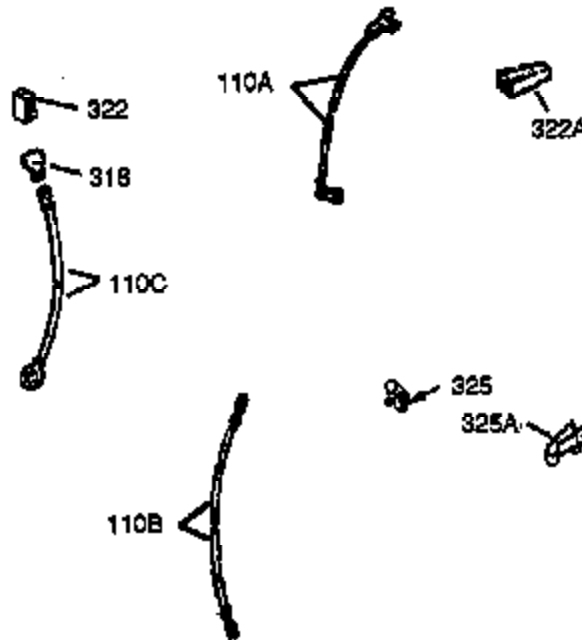

ILLUSTRATION SHOWS TYPICAL PARTS ONLY. ORDER BY PART NUMBER. PARTS NOT LISTED ARE SUPPLIED BY OEM.

**VIEW 3 OF 3**

Ref #	Part Number	Qty	Description
19	31361	1	Extension Spring
53	31745	1	Tang Washer
54	31787	1	Washer
55	31766	1	P.T.O. Shaft
56	33401	1	R.H. Worm Gear
57	31749	1	Retaining Ring
58	31744	1	Oil Seal
59	31747	1	Washer
69	35261	1	* Mounting Flange Gasket
72	36083	1	Oil Drain Plug
75	26208	1	Oil Seal
86	650488	5	Screw, 1/4-20 x 1-1/4"
87	650492	1	Screw, 1/4-20 x 2-1/4"
103	650814	2	Screw, Torx T-15, 10-24 x 1"
182	6201	2	Screw, 1/4-28 x 7/8"
185	35628	1	Intake Pipe (Incl. 224)
186	34337	1	Governor Link
223	650451	1	Screw, 1/4-20 x 1"
275	35637	1	Muffler
277	650915	2	Screw, 1/4-20 x 3-5/32"
325	29443	1	Wire Clip